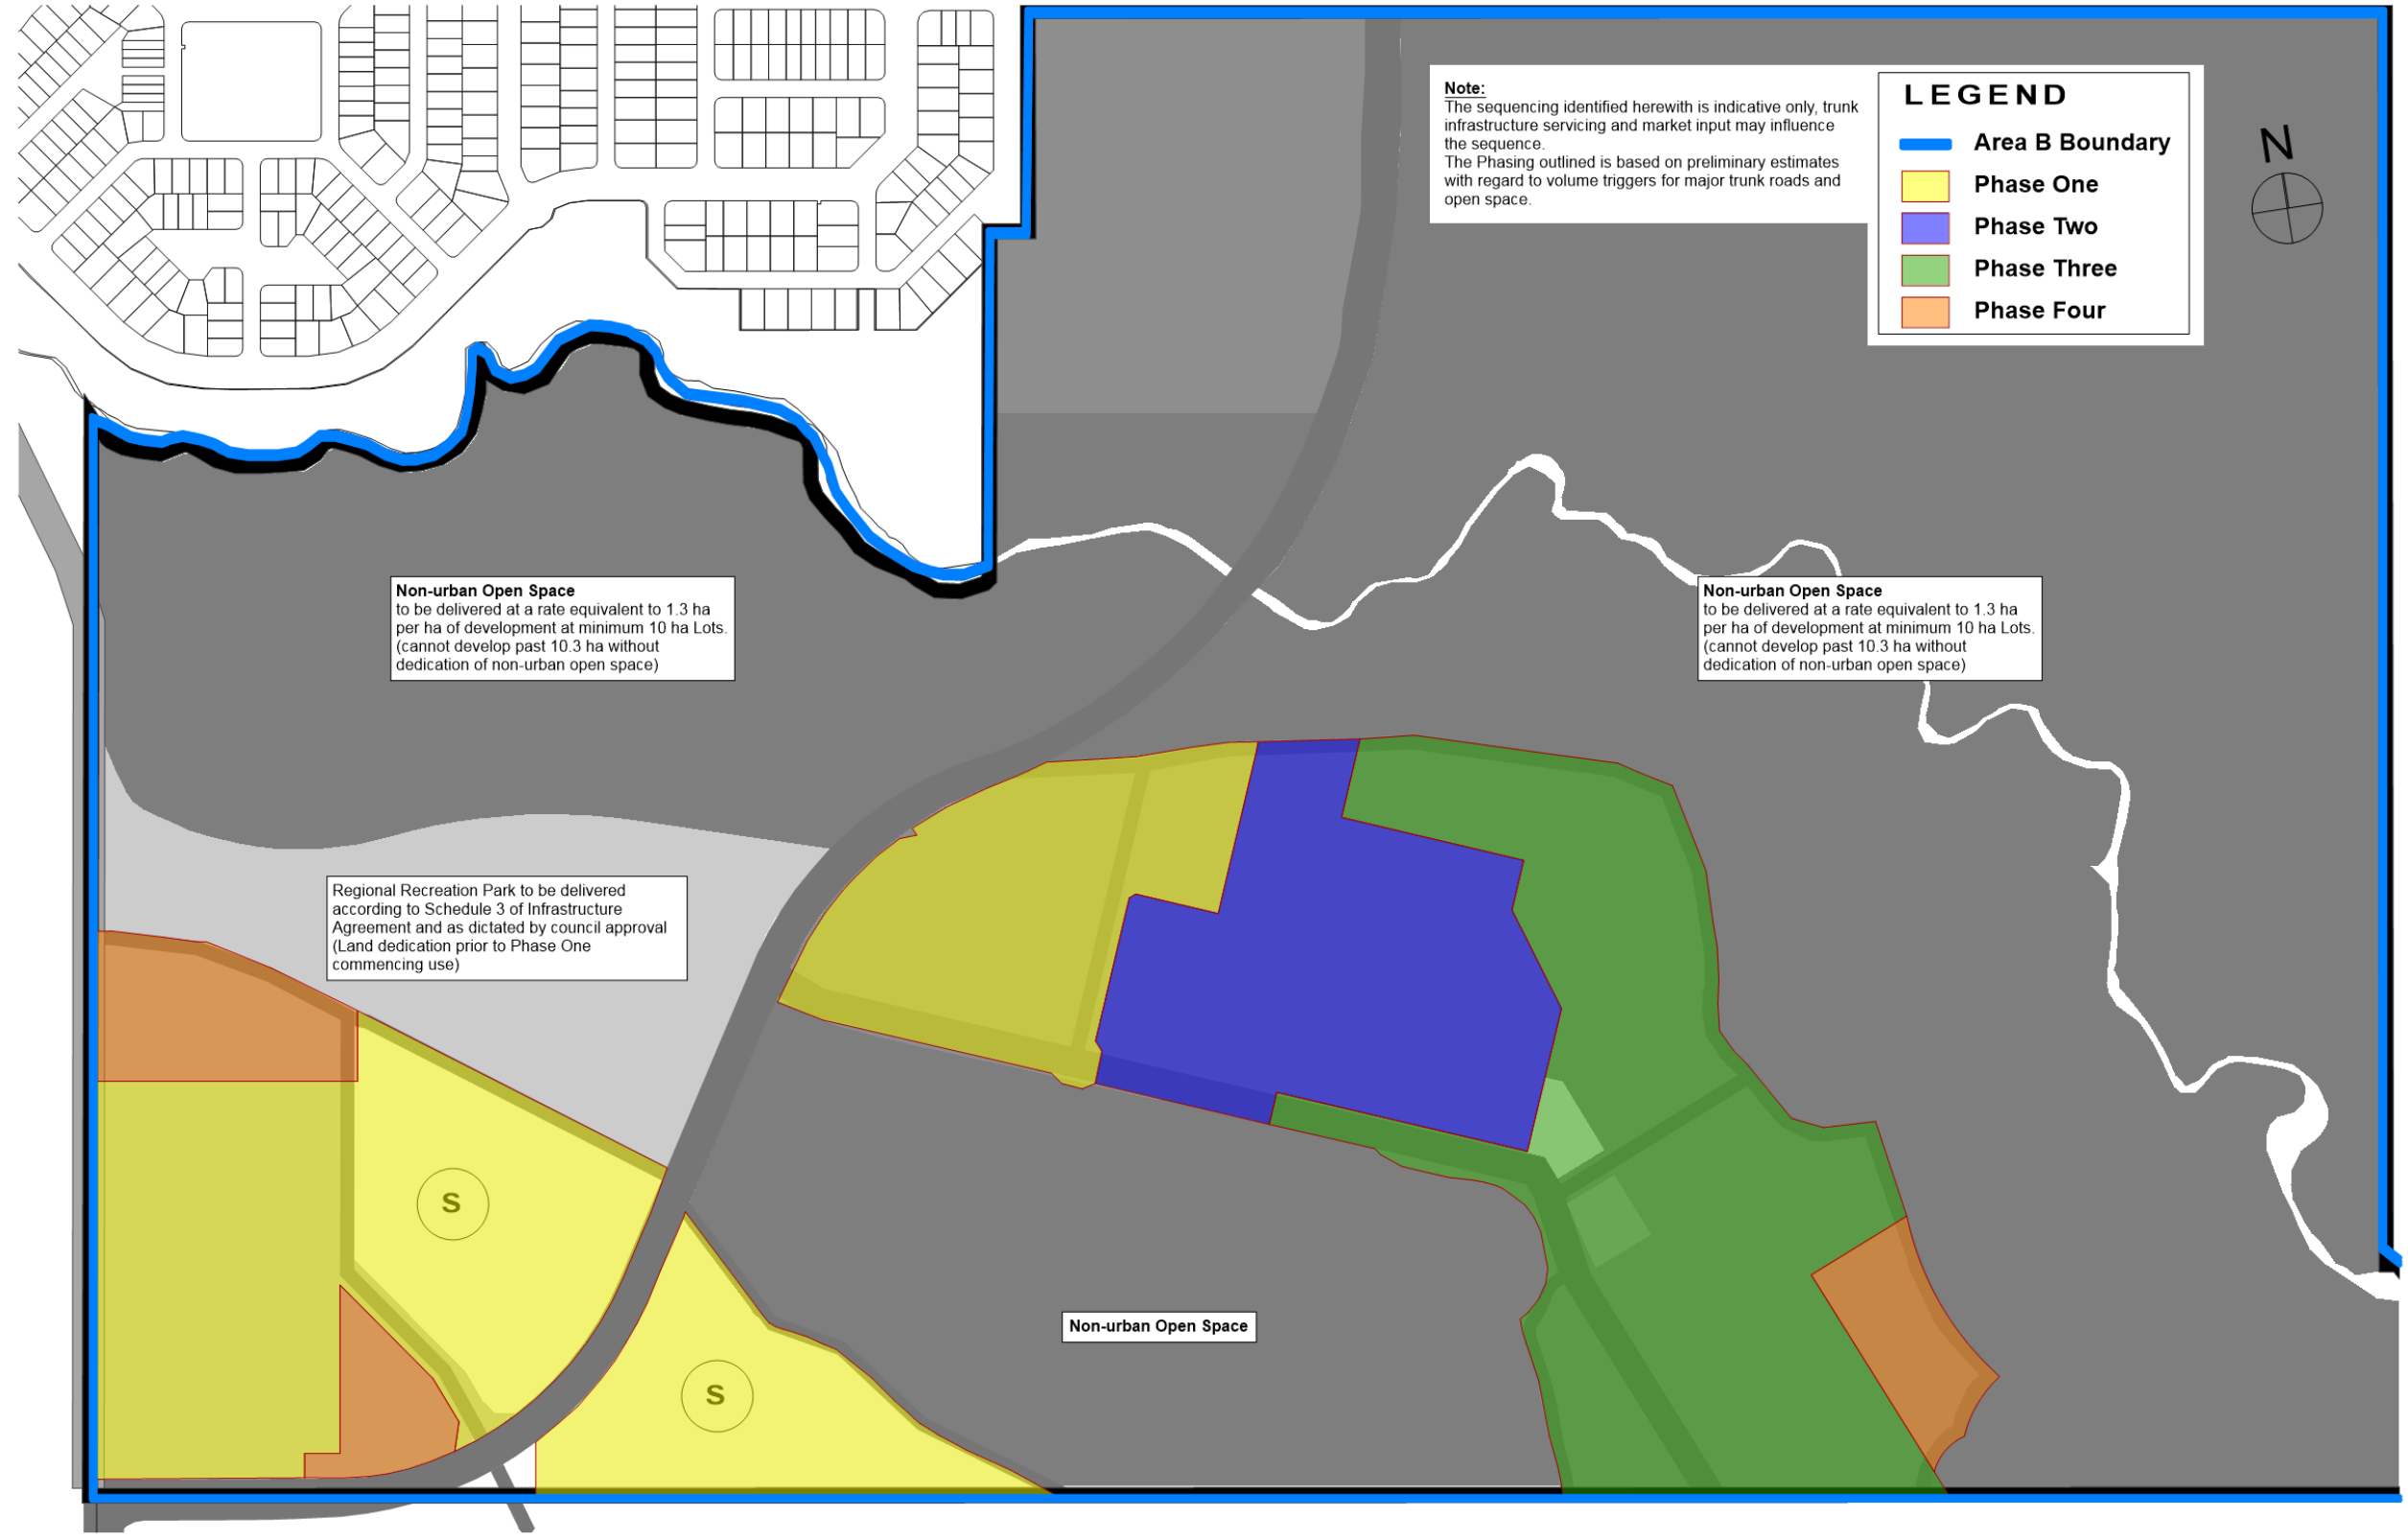

Palmview, Sunshine Coast, QLD  
 Palmview Area B - Local Area Development (Land Use) Plan  
 1:5000 @ A3 / 10 December 2018 / DA.39 (D)

Palmview, Sunshine Coast, QLD  
 Palmview Area B - Area Development (Infrastructure Staging) Plan  
 1:5000 @ A3 / 10 December 2018 / DA.40 (D)