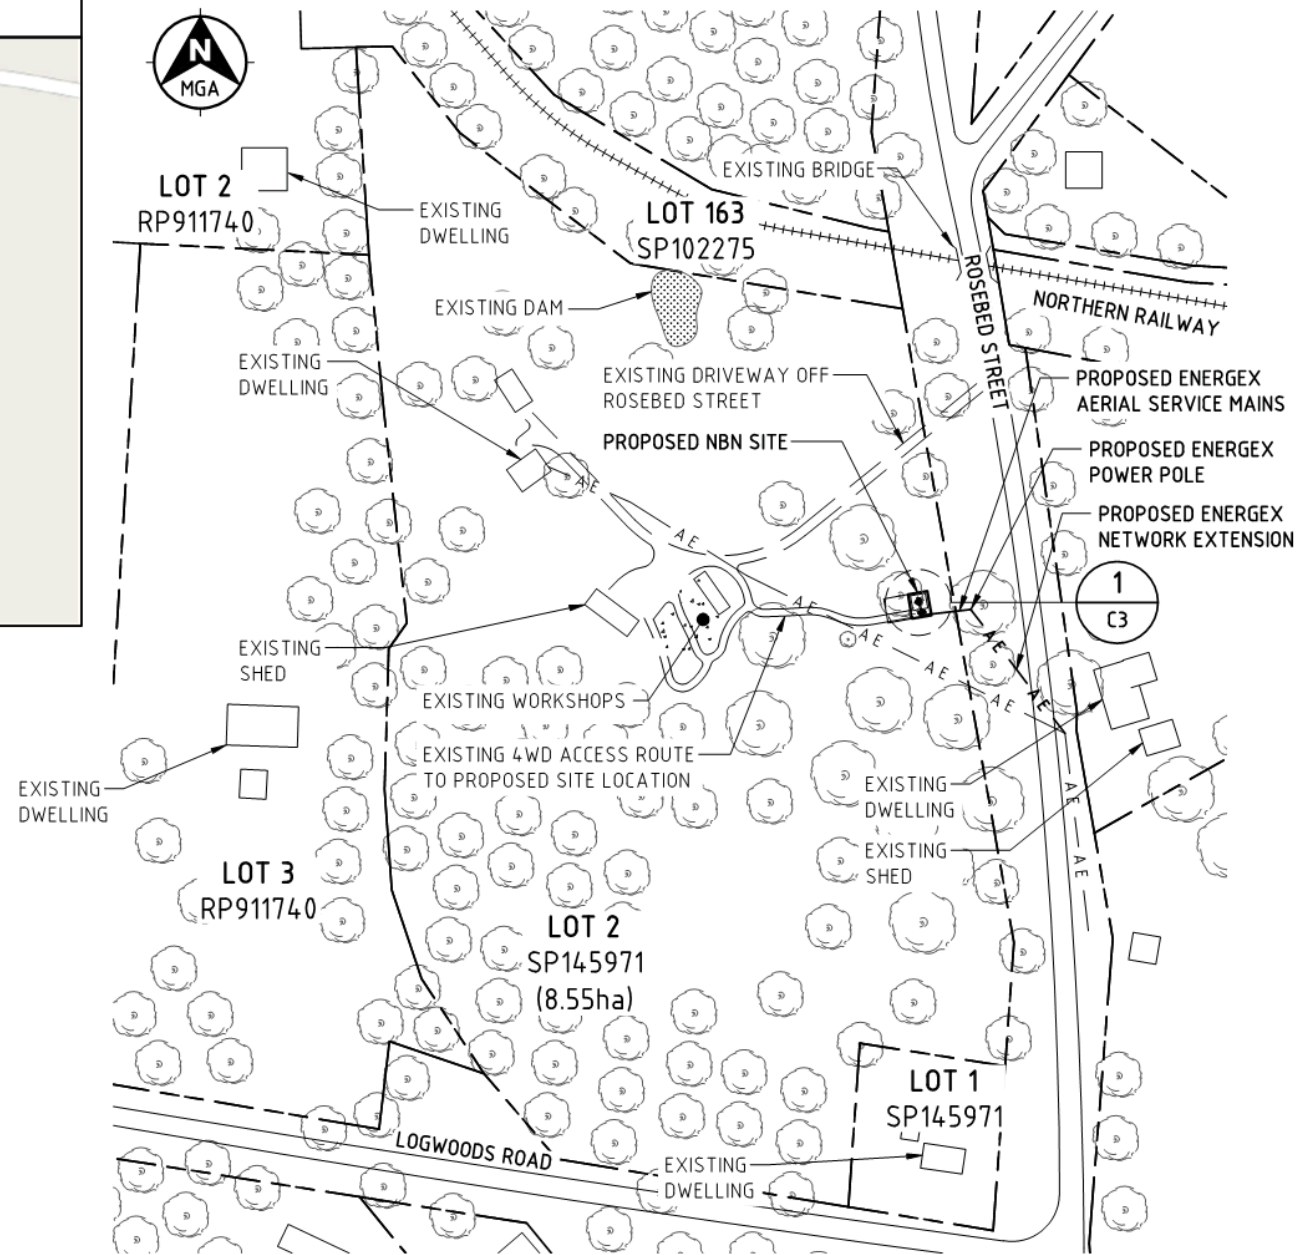

OVERALL SITE PLAN

SCALE 1:2500

LEGEND

- NUE — NUE — NBN UNDERGROUND ELECTRICAL ROUTE
- A E — A E — PROPOSED AERIAL ELECTRICAL ROUTE
- A E — A E — EXISTING AERIAL ELECTRICAL ROUTE
- ----- PROPERTY BOUNDARY
- +++++ EXISTING RAILWAY
- (D) EXISTING TREE

Client:

Client:

Client:

Project:
NATIONAL BROADBAND NETWORK
EUDLO
419 MOOLOOLAH ROAD
EUDLO
QLD 4554

PRELIMINARY

01	12.11.15	PRELIMINARY ISSUE
Rev	Date	Revision Details

Aurecon Australia Pty Ltd ABN 54 005 139 873

DESIGNER: DVR
CHECKED: MR
APPROVED: LS

Drawing Title:
OVERALL SITE PLAN

Drawing No. **C2** Revision **01**

COPYRIGHT © NBN Co LIMITED ABN 86 136 533 741 . ALL RIGHTS RESERVED. VERSION 10 - SEPT 2011