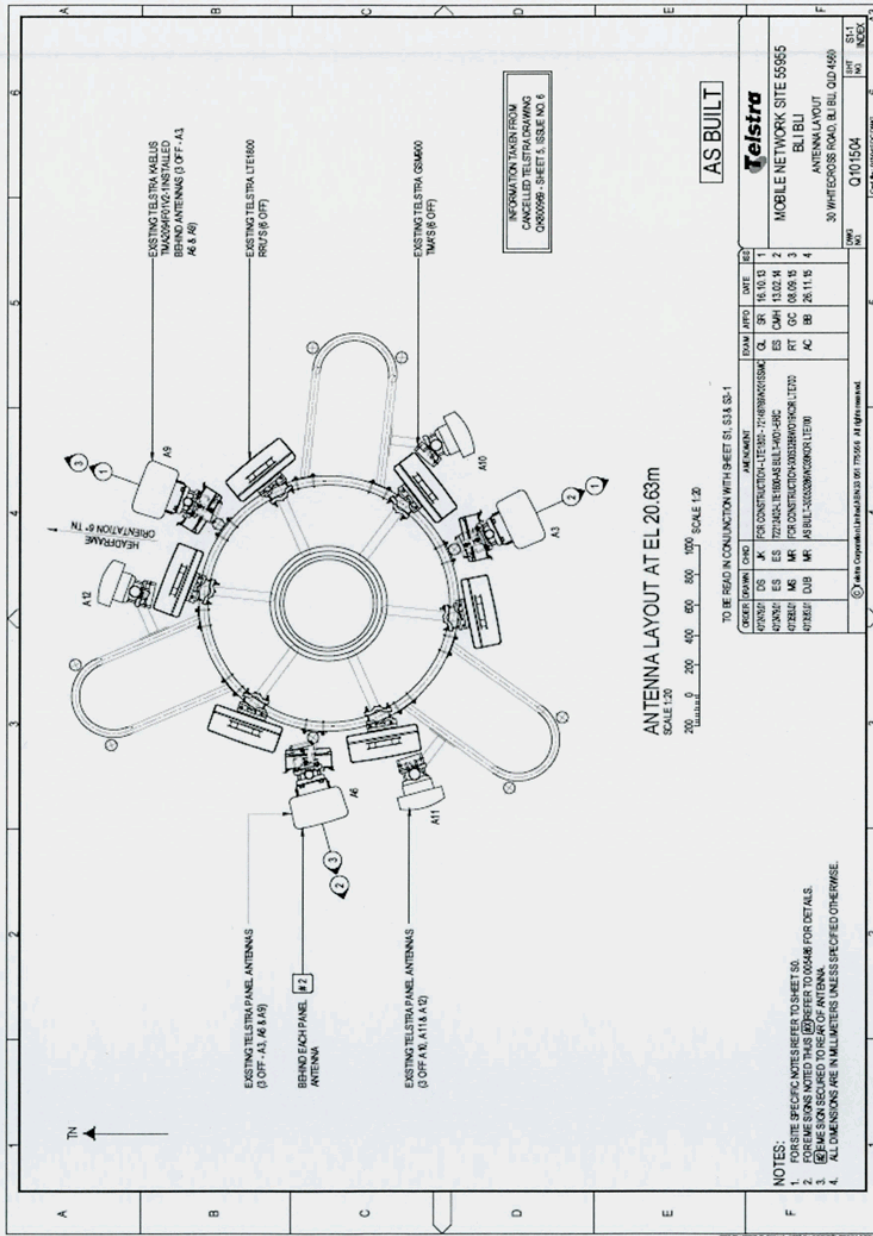

QUEENSLAND LAND REGISTRY
Land Title Act 1994, Land Act 1994 and Water Act 2000

SCHEDULE

Form 20 Version 2
Page 24 of 25

Title Reference 13276133

30254835