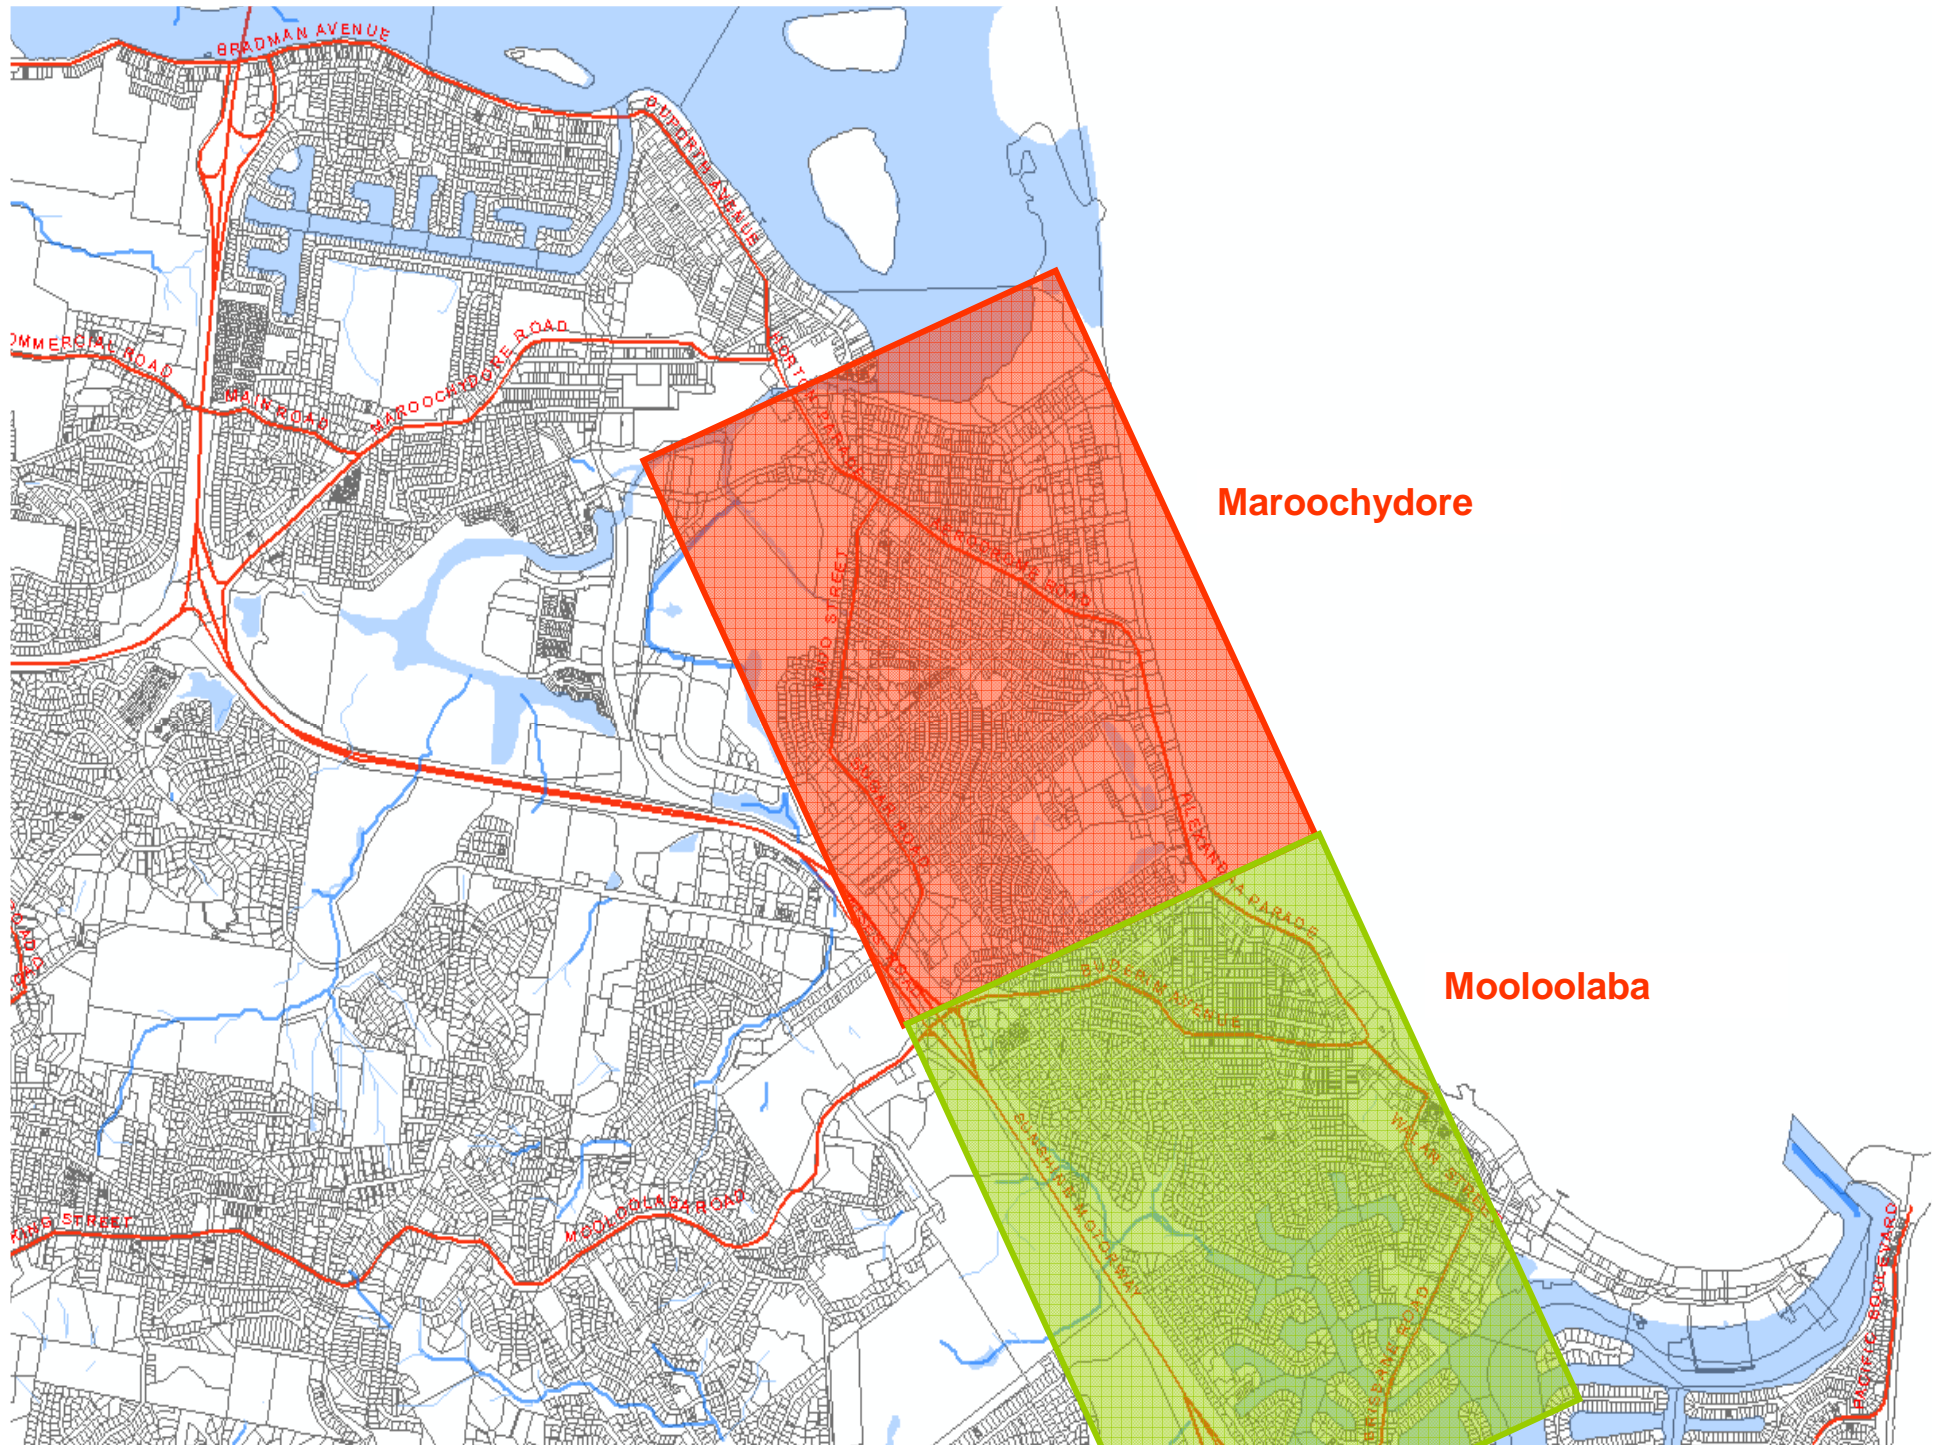

# ATTACHMENT 1 - Flood Locality Indication Maps

**Pomona  
(Rifle & Reserve St)**

**Cooroy  
(Ashgrove & Oak St)**

**Maroochydore**

**Mooloolaba**

**Buddina**

**Kawana**