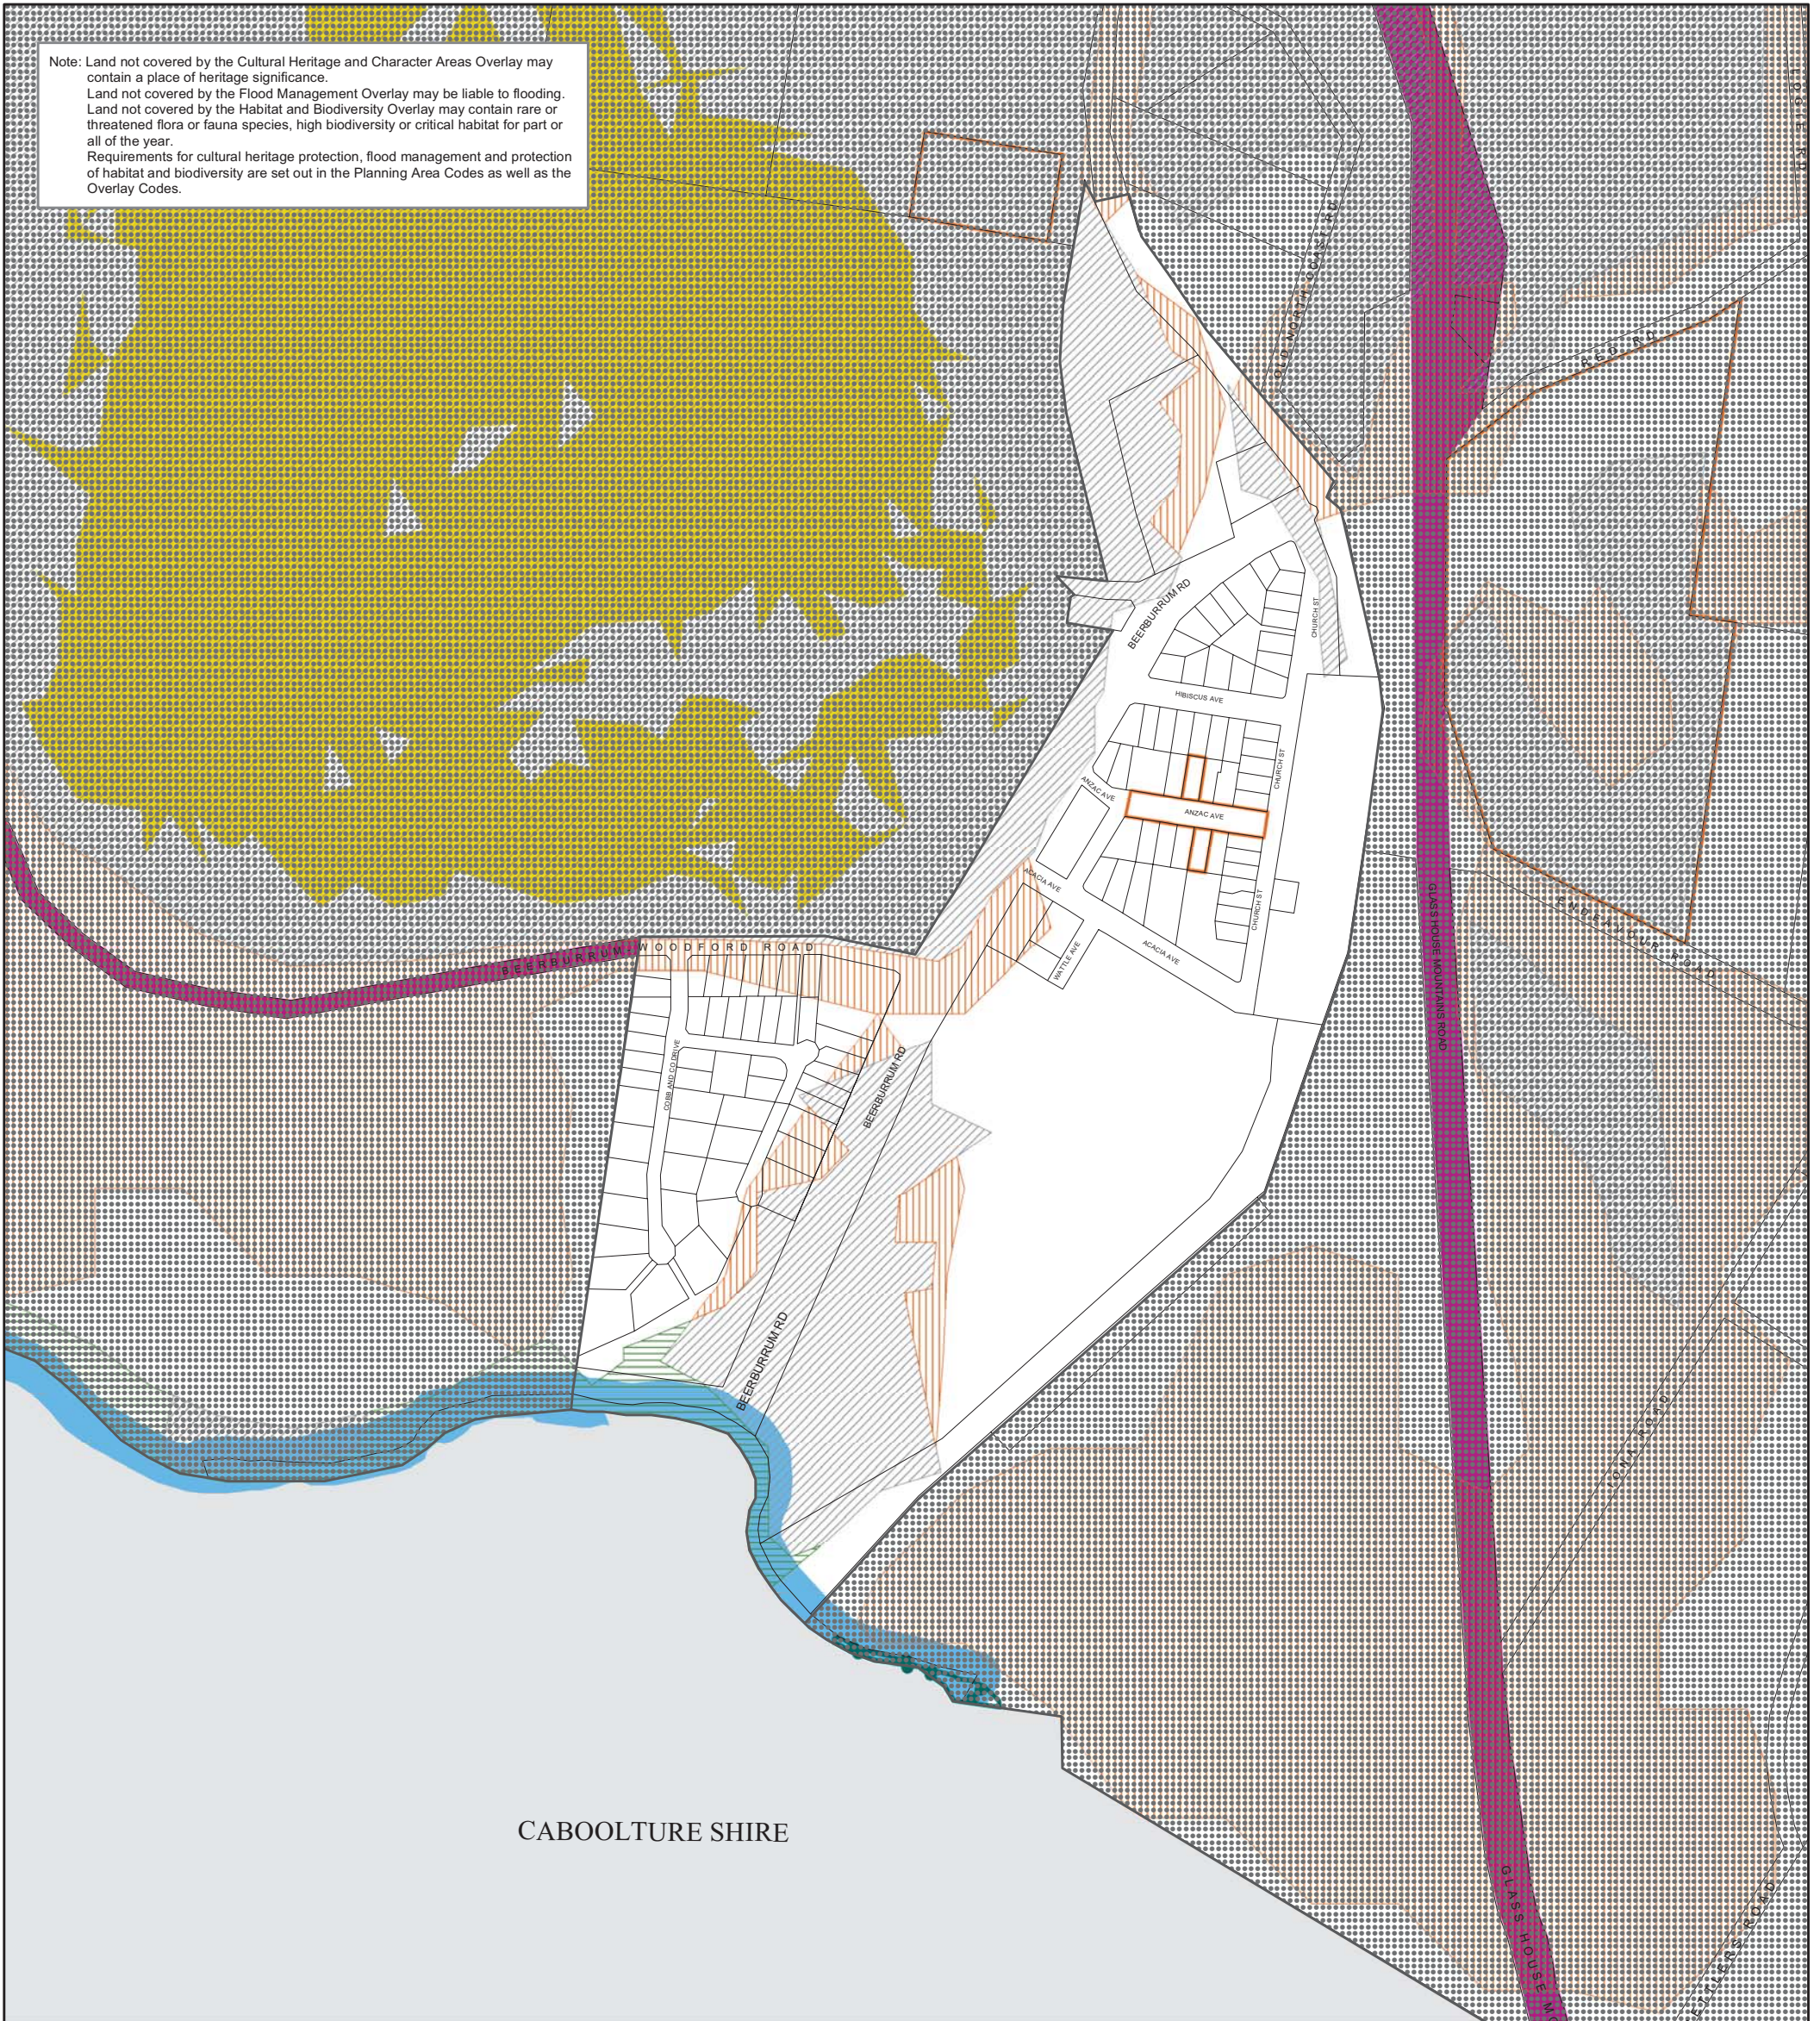

Note: Land not covered by the Cultural Heritage and Character Areas Overlay may contain a place of heritage significance.
 Land not covered by the Flood Management Overlay may be liable to flooding.
 Land not covered by the Habitat and Biodiversity Overlay may contain rare or threatened flora or fauna species, high biodiversity or critical habitat for part or all of the year.
 Requirements for cultural heritage protection, flood management and protection of habitat and biodiversity are set out in the Planning Area Codes as well as the Overlay Codes.

Beerburrum Township Planning Area Overlay Map

Overlays

- Note: All land in this Planning Area is subject to the Biting Insects Overlay**
- Land Subject to Cultural Heritage and Character Areas Overlay
 - Land Subject to Bushfire Hazard Management Overlay and Habitat and Biodiversity Overlay
 - Land Subject to Habitat and Biodiversity Overlay
 - Land Subject to Bushfire Hazard Management Overlay
 - Land Subject to Natural Waterways and Wetlands Overlay

Other Elements
 — Planning Area Boundary
 — Cadastral Boundary

MAP BBT2