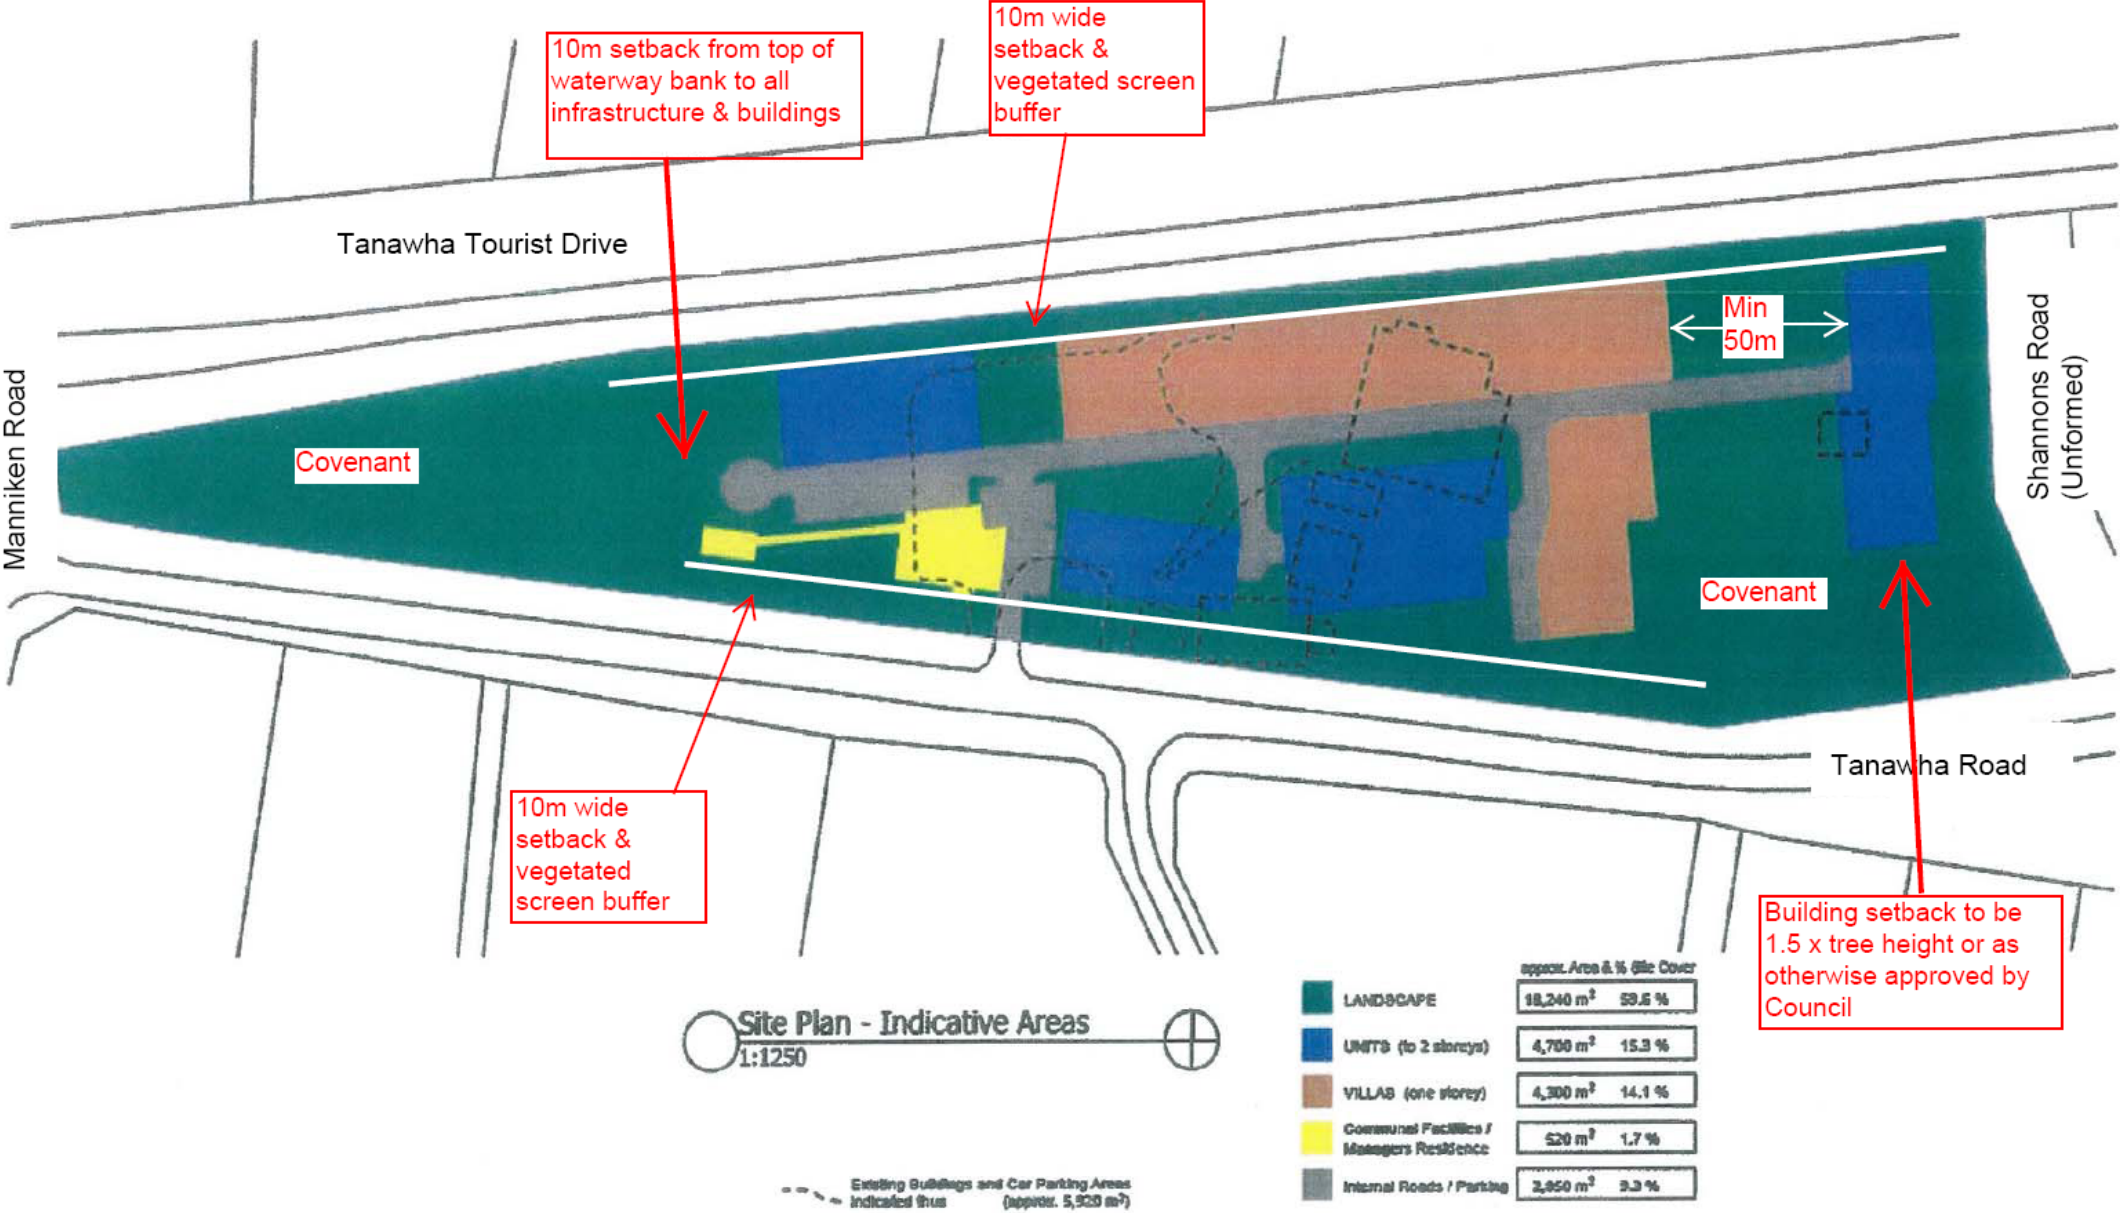

DA FORMER SUPERBEE Att 1 Plan of Development

Indicative Development Footprint Plan
 MCU08/0059 – Proposed Retirement Village on former “Superbee” Tourist Attraction site, Tanawha
 (showing approximate location of proposed uses, setbacks and covenant areas for future development)