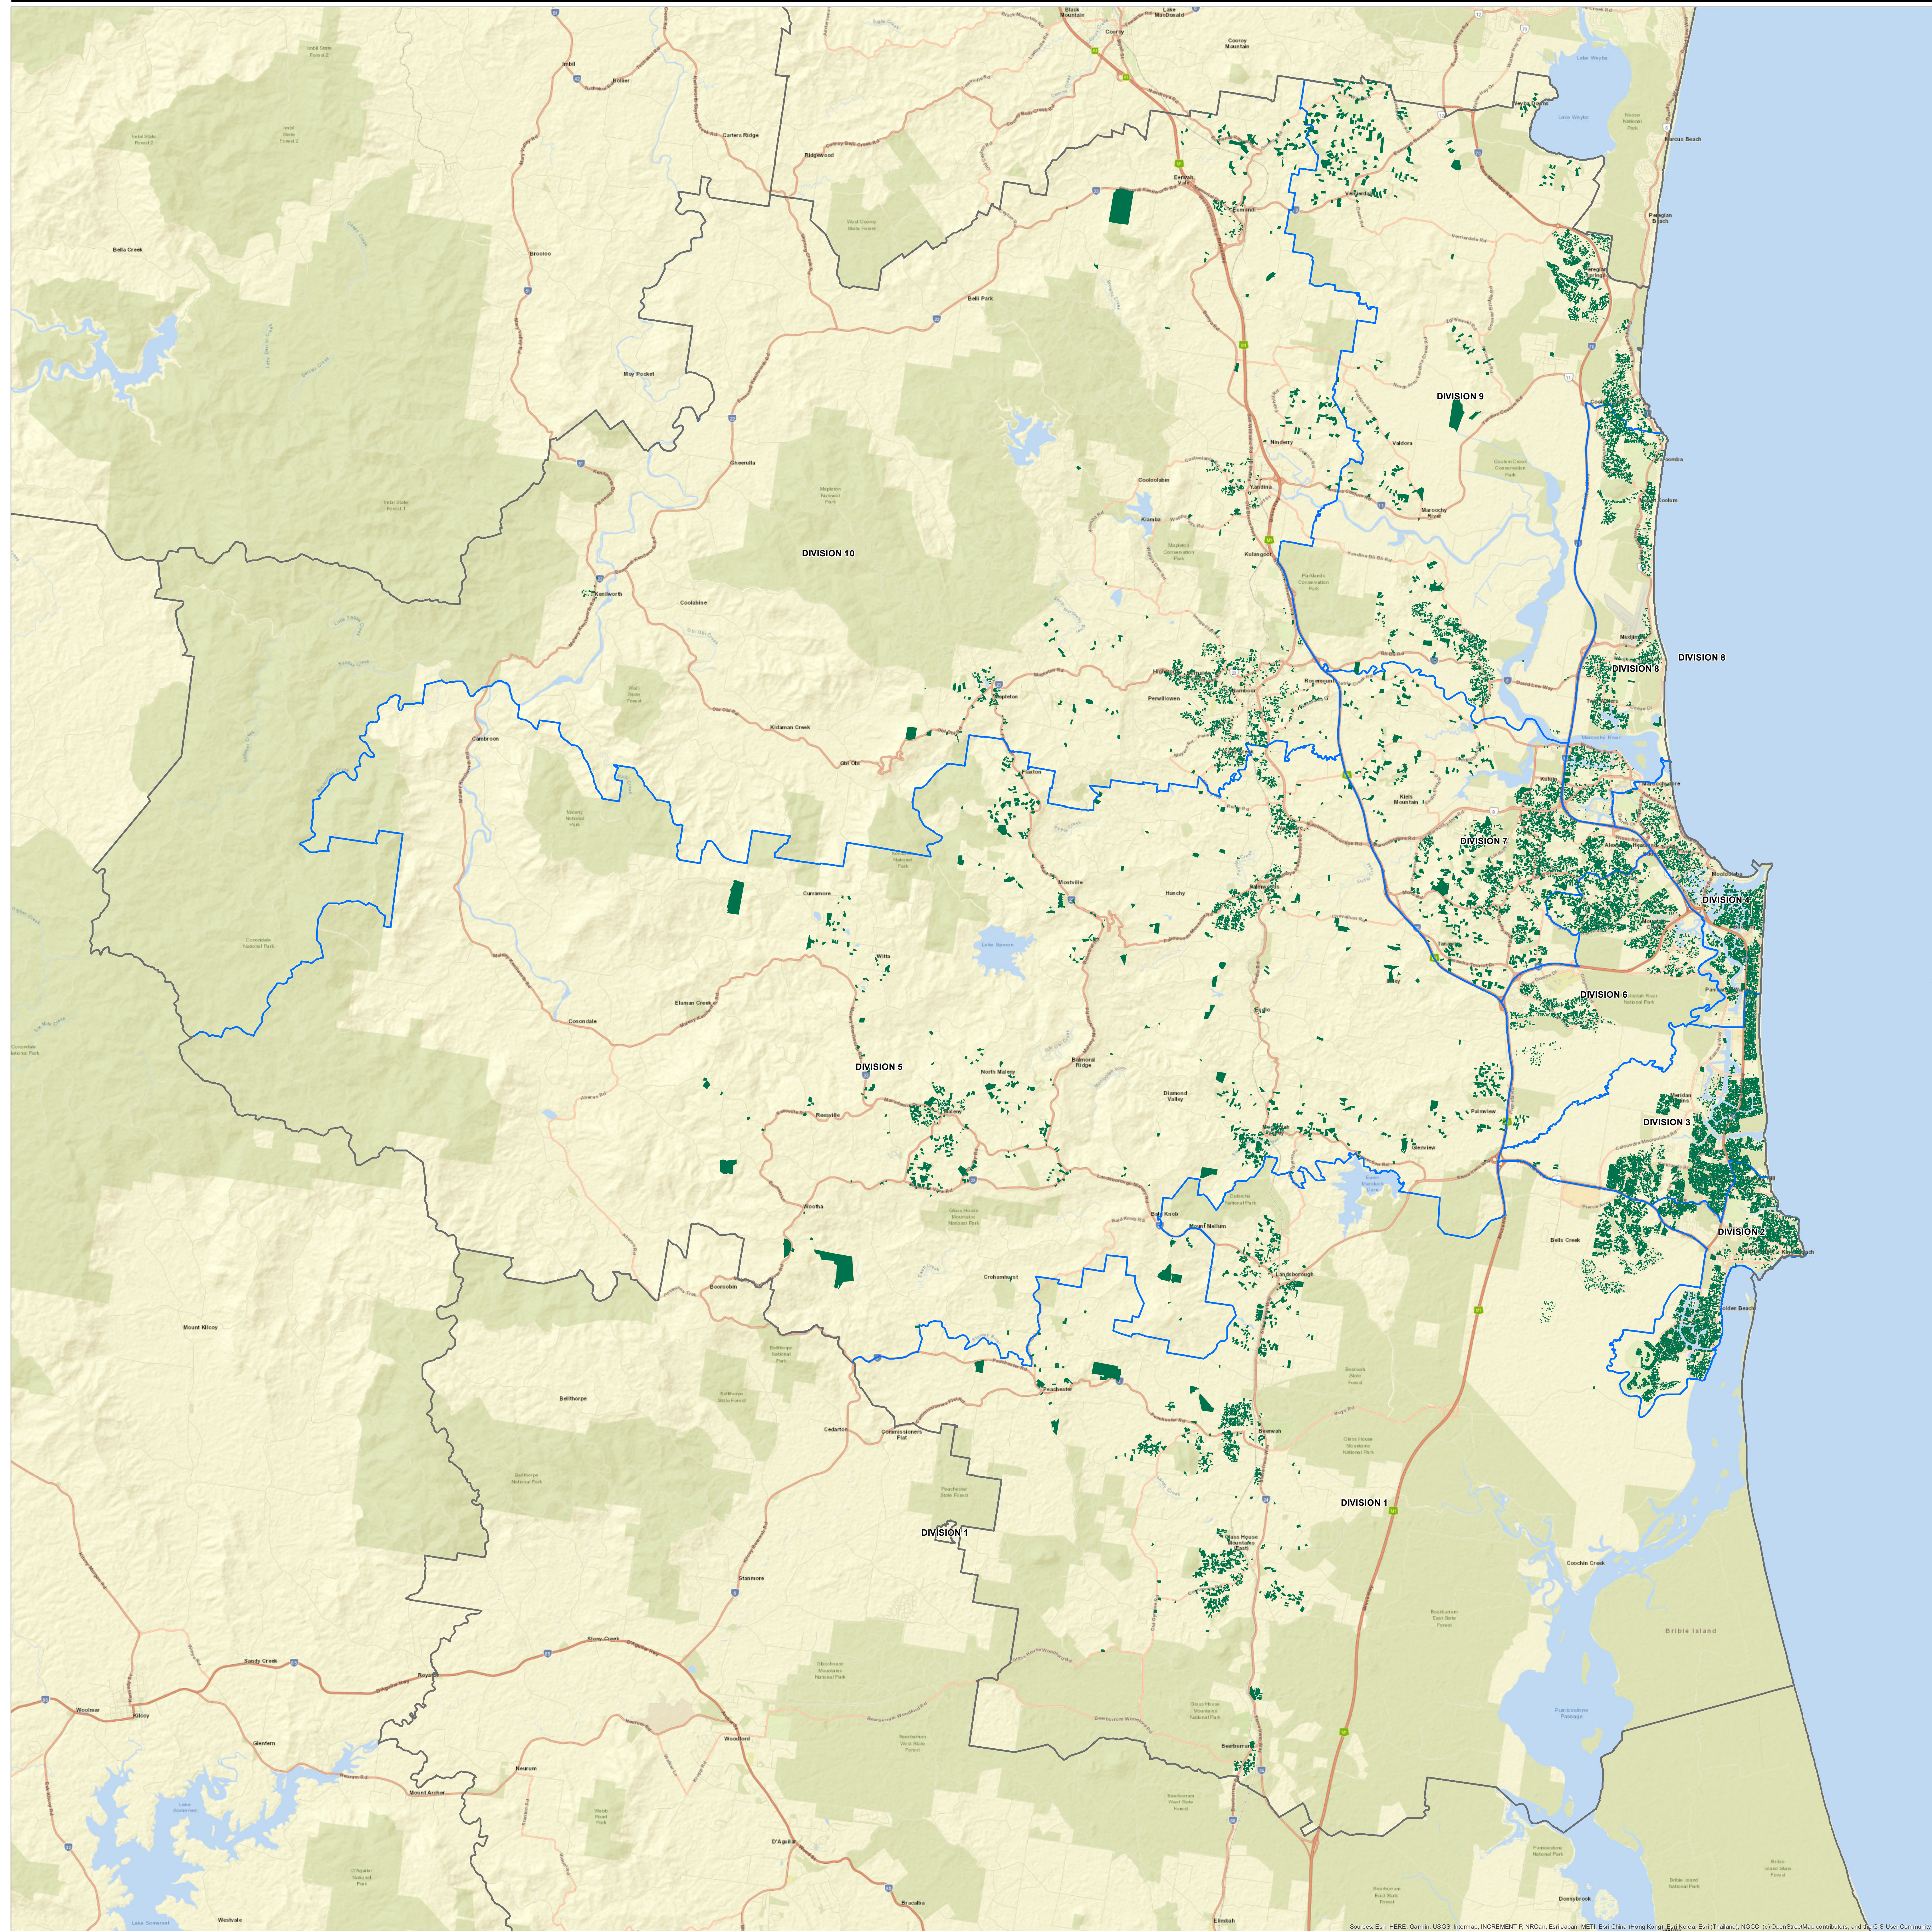

Garden Waste Collection

Legend

- Garden Domestic Bin Services
- Local Government Boundaries
- Divisional Boundaries

Scale 1 : 75 000