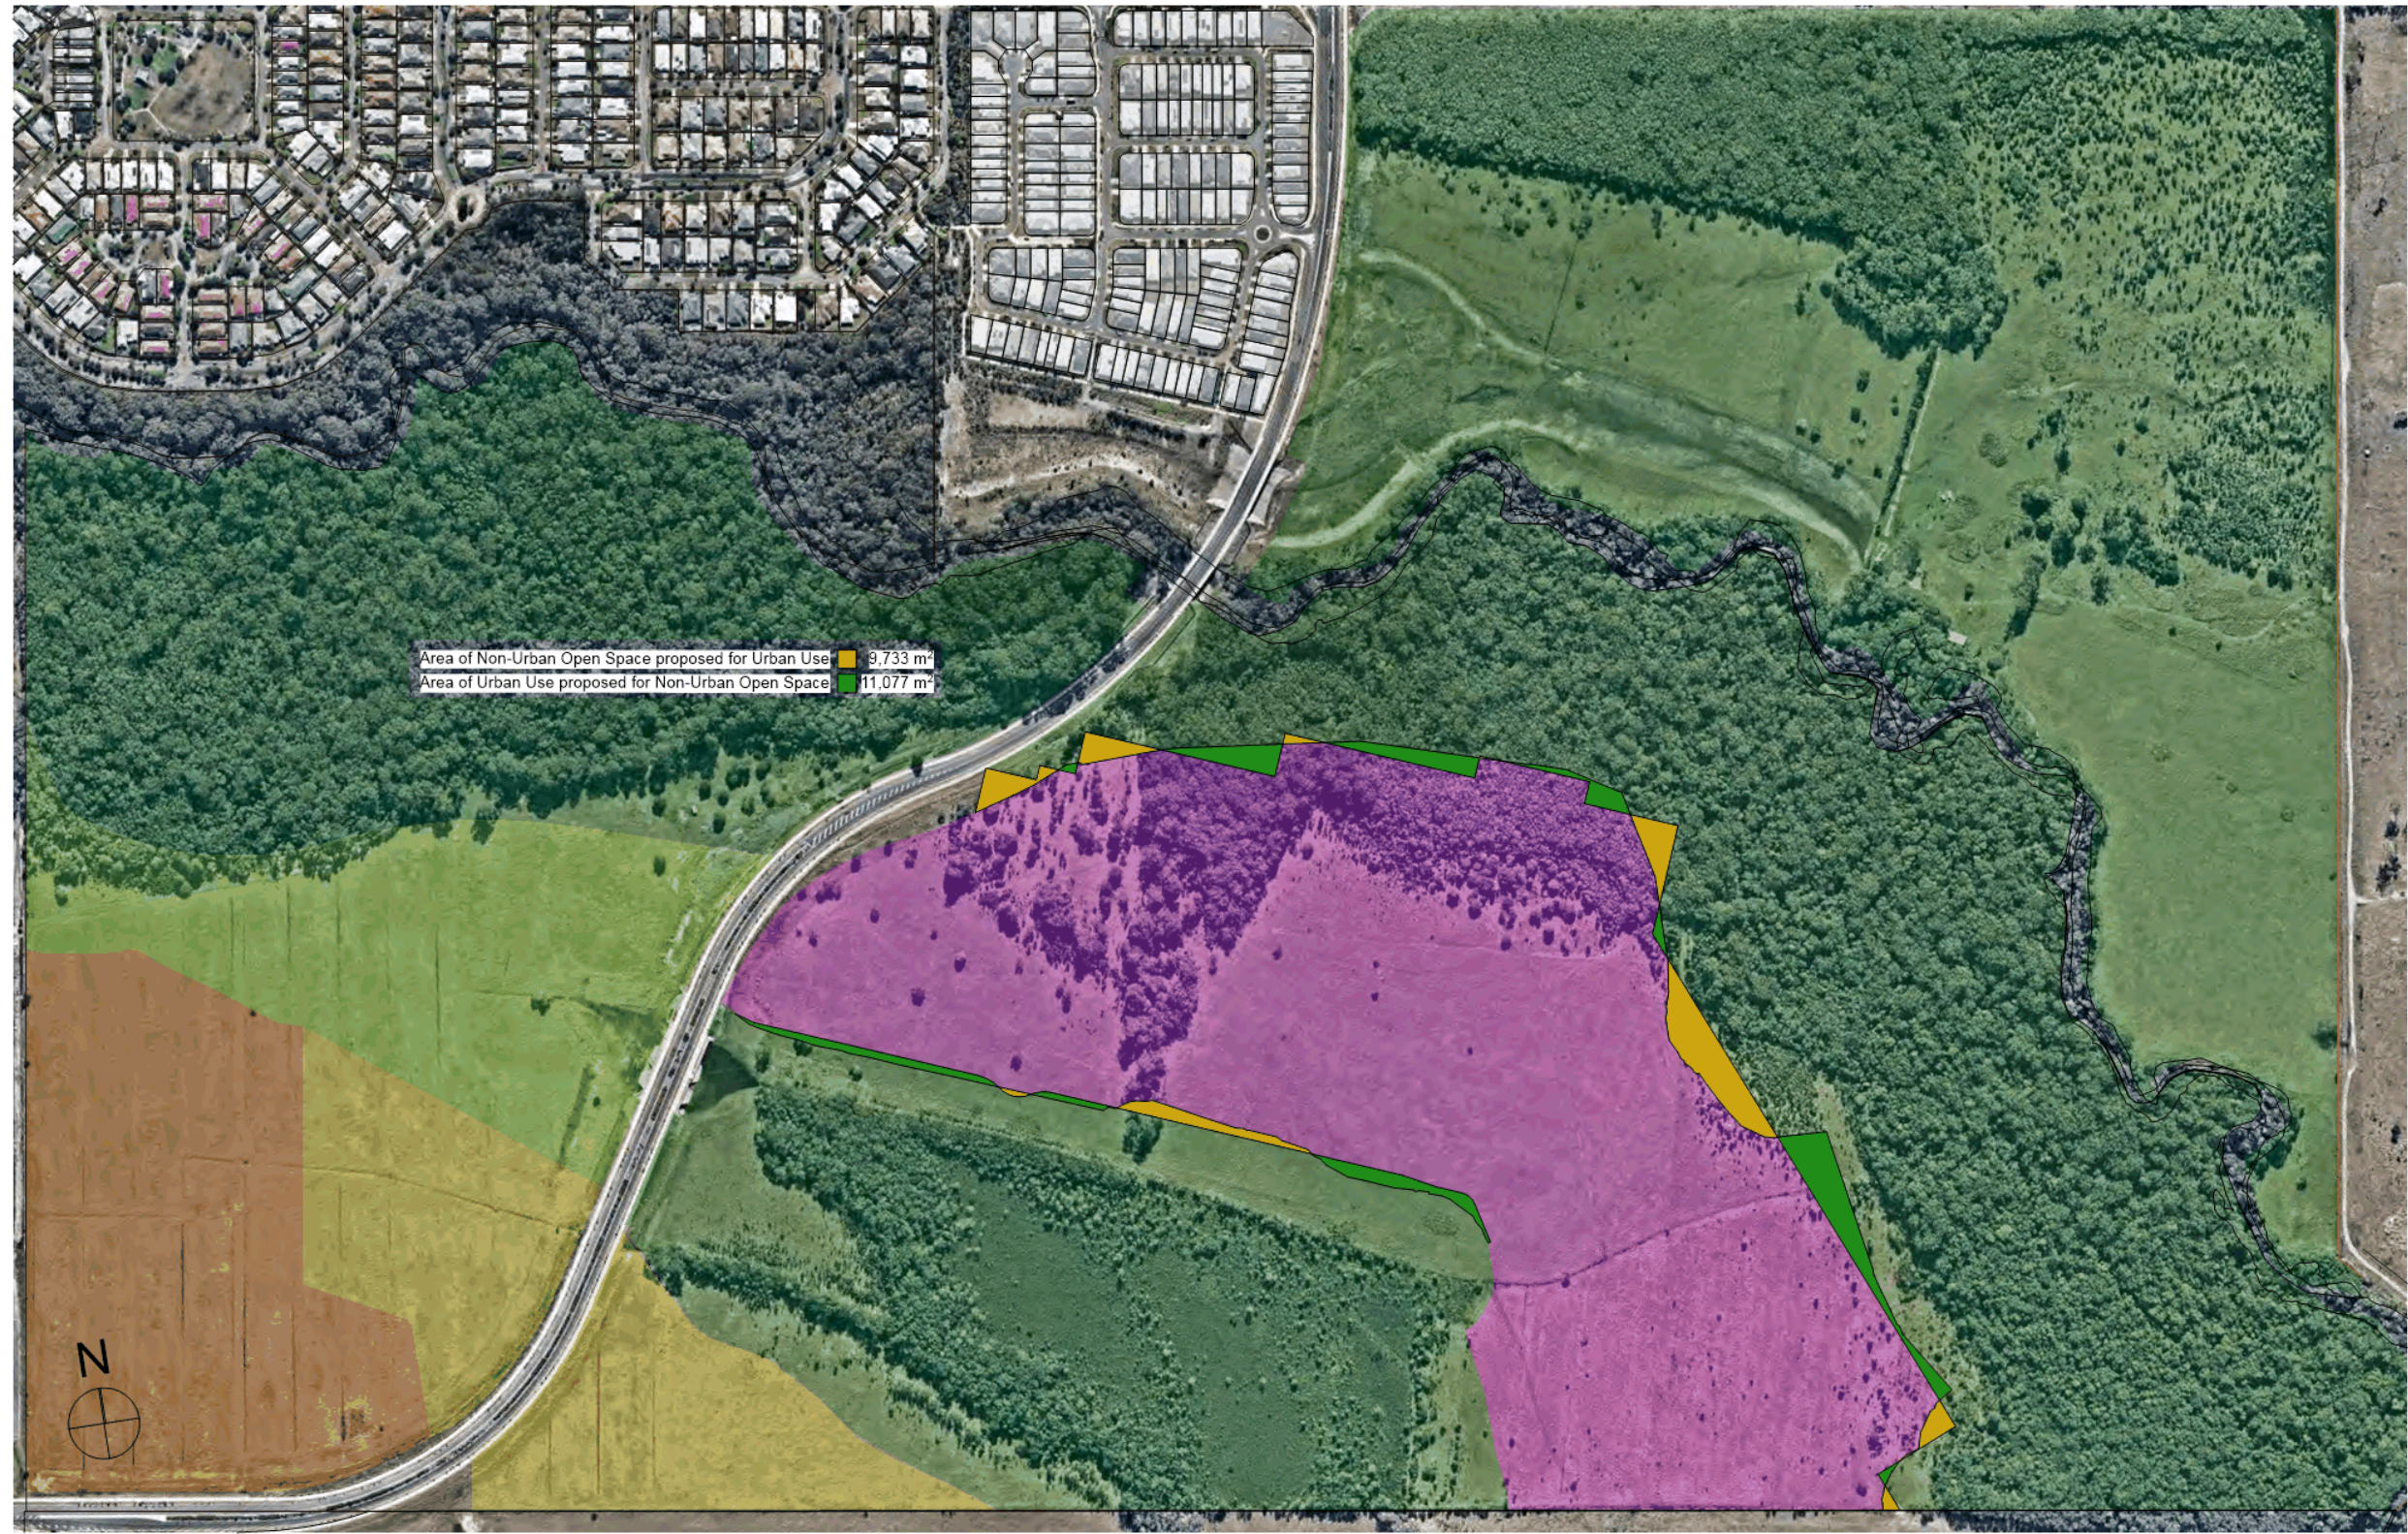

Palmview, Sunshine Coast, QLD
Urban Footprint Rationalisation Plan
1:5000 @ A3 / 4 October 2018 / DA.45 (B)

Palmview, Sunshine Coast, QLD
Urban Footprint Rationalisation Plan over Aerial Photo
1:5000 @ A3 / 4 October 2018 / DA.46 (B)

Palmview, Sunshine Coast, QLD
 Urban Footprint Rationalisation Plan with OPM2B (Ecologically Important Areas)
 1:5000 @ A3 / 4 October 2018 / DA.47 (B)