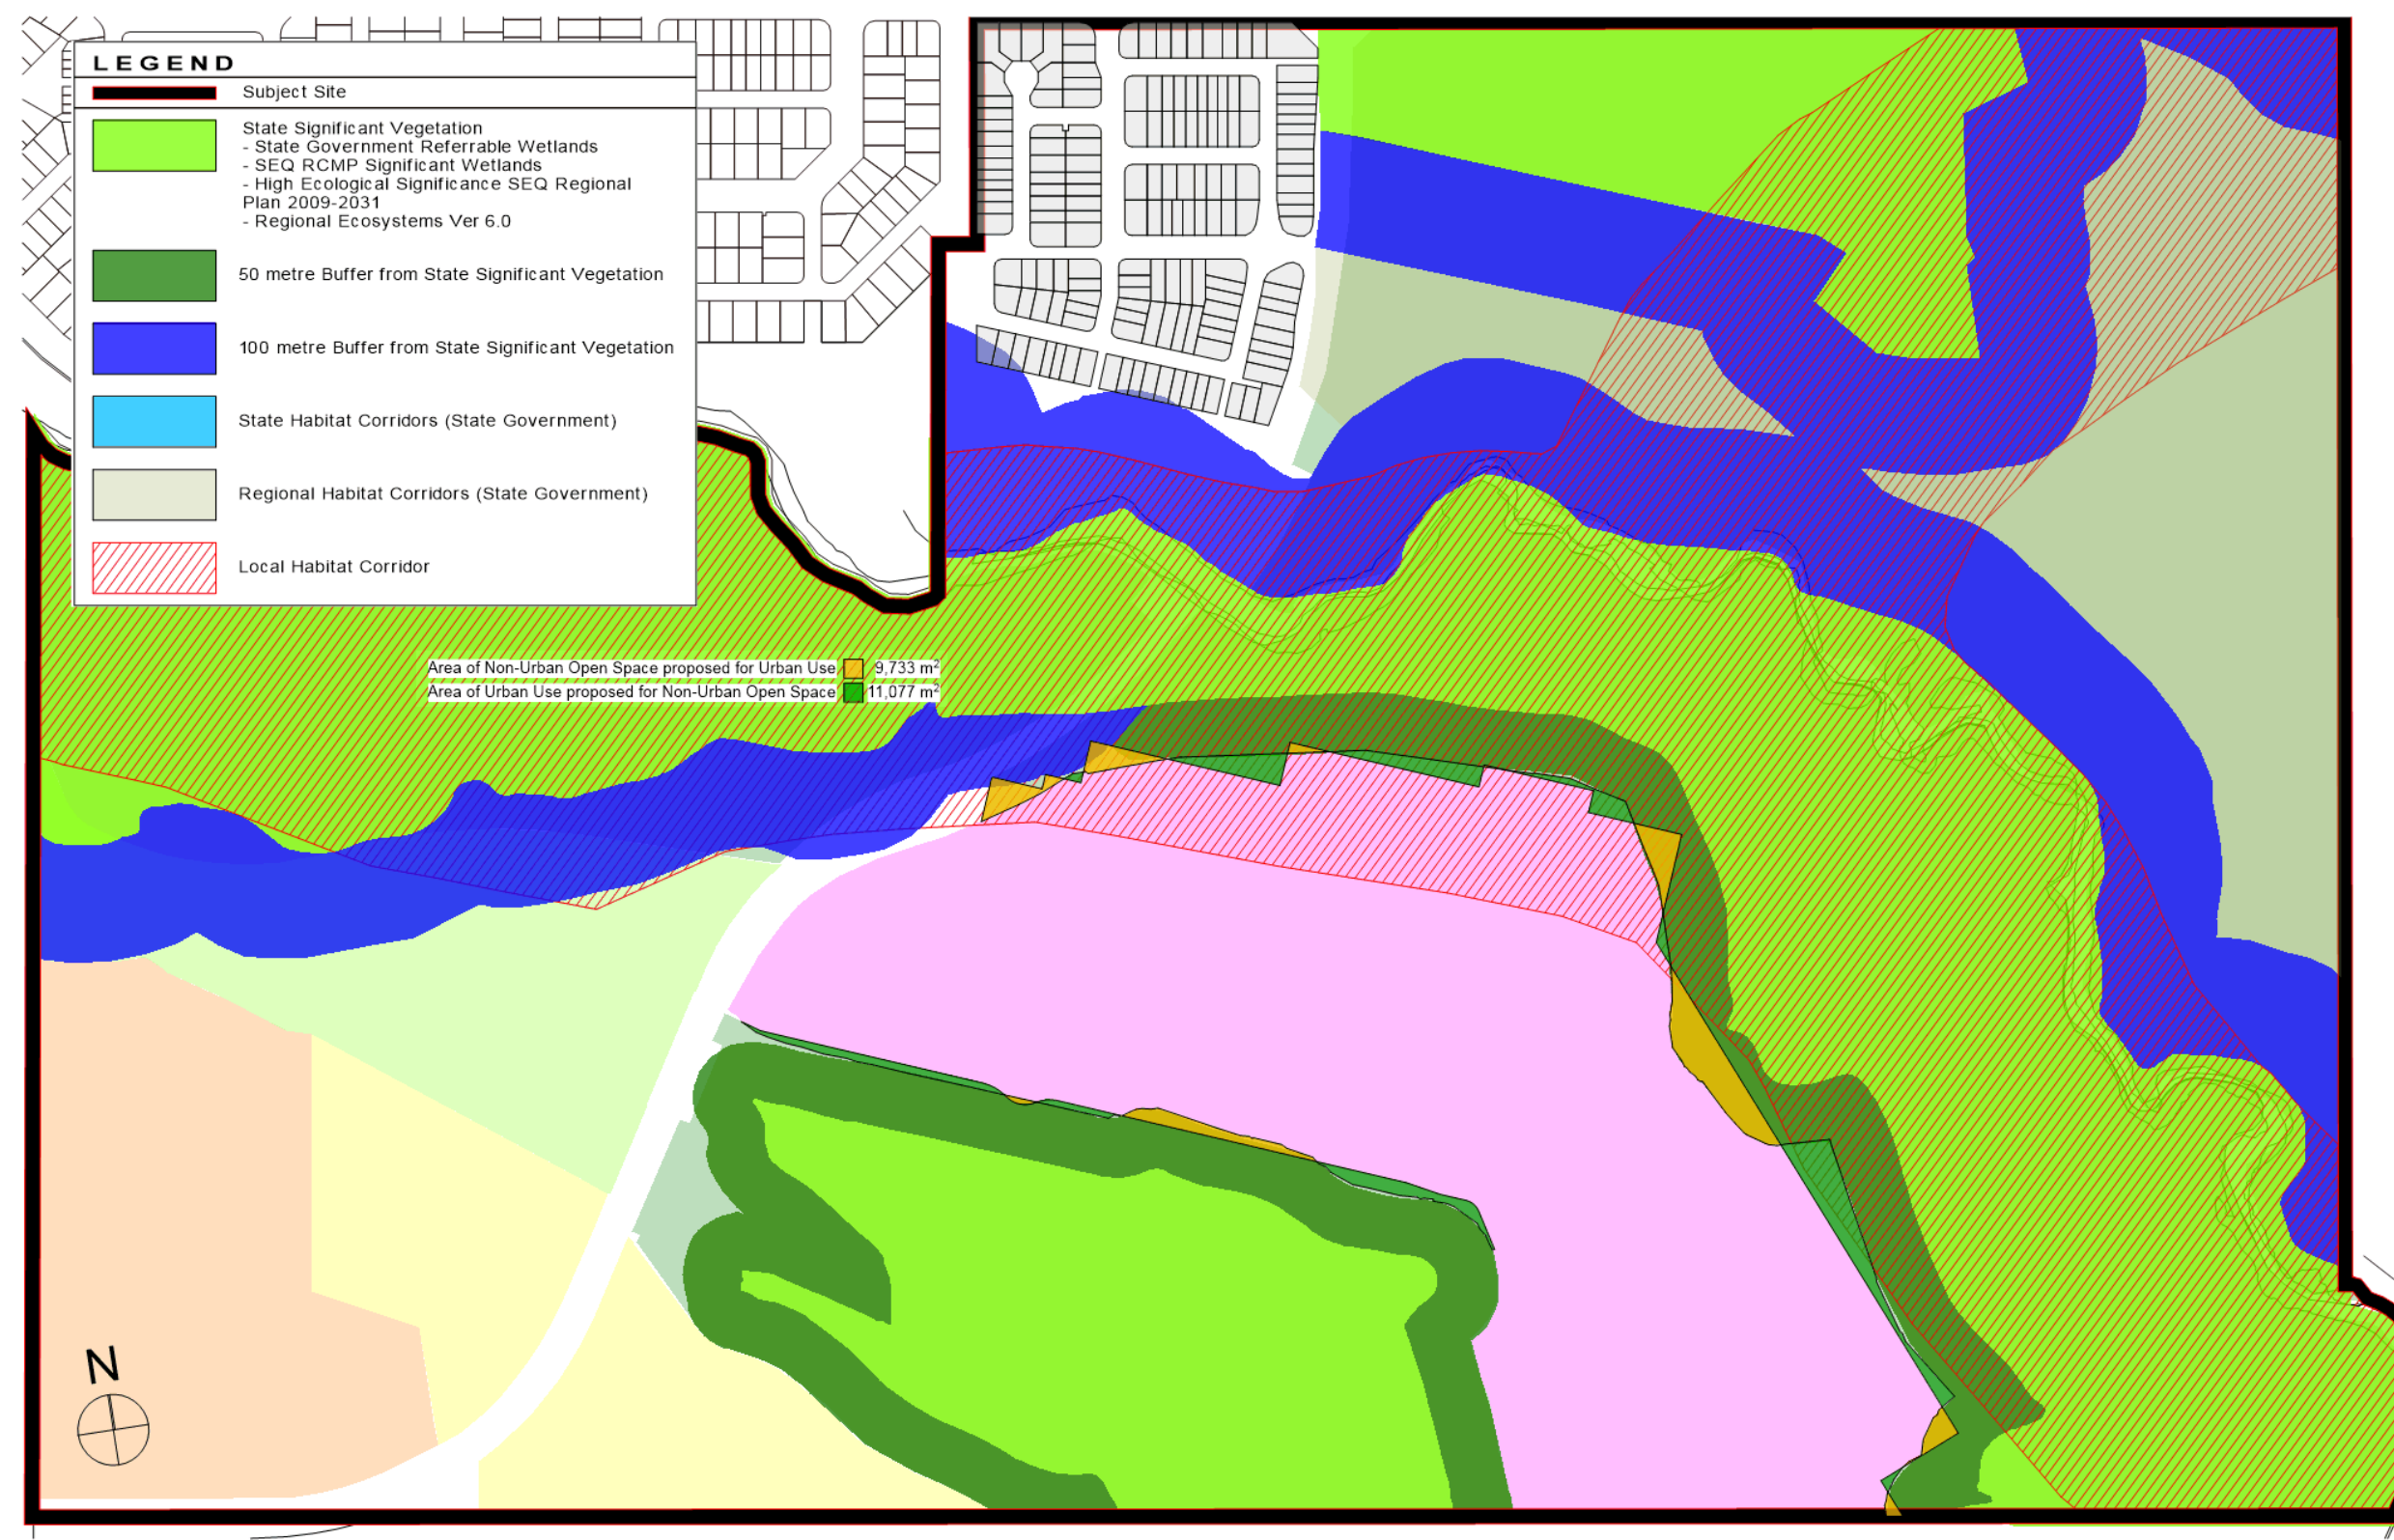

Palmview, Sunshine Coast, QLD
Urban Footprint Rationalisation Plan
1:5000 @ A3 / 4 October 2018 / DA.45 (B)

Palmview, Sunshine Coast, QLD
Urban Footprint Rationalisation Plan over Aerial Photo
1:5000 @ A3 / 4 October 2018 / DA.46 (B)

Palmview, Sunshine Coast, QLD
 Urban Footprint Rationalisation Plan with OPM2B (Ecologically Important Areas)
 1:5000 @ A3 / 4 October 2018 / DA.47 (B)