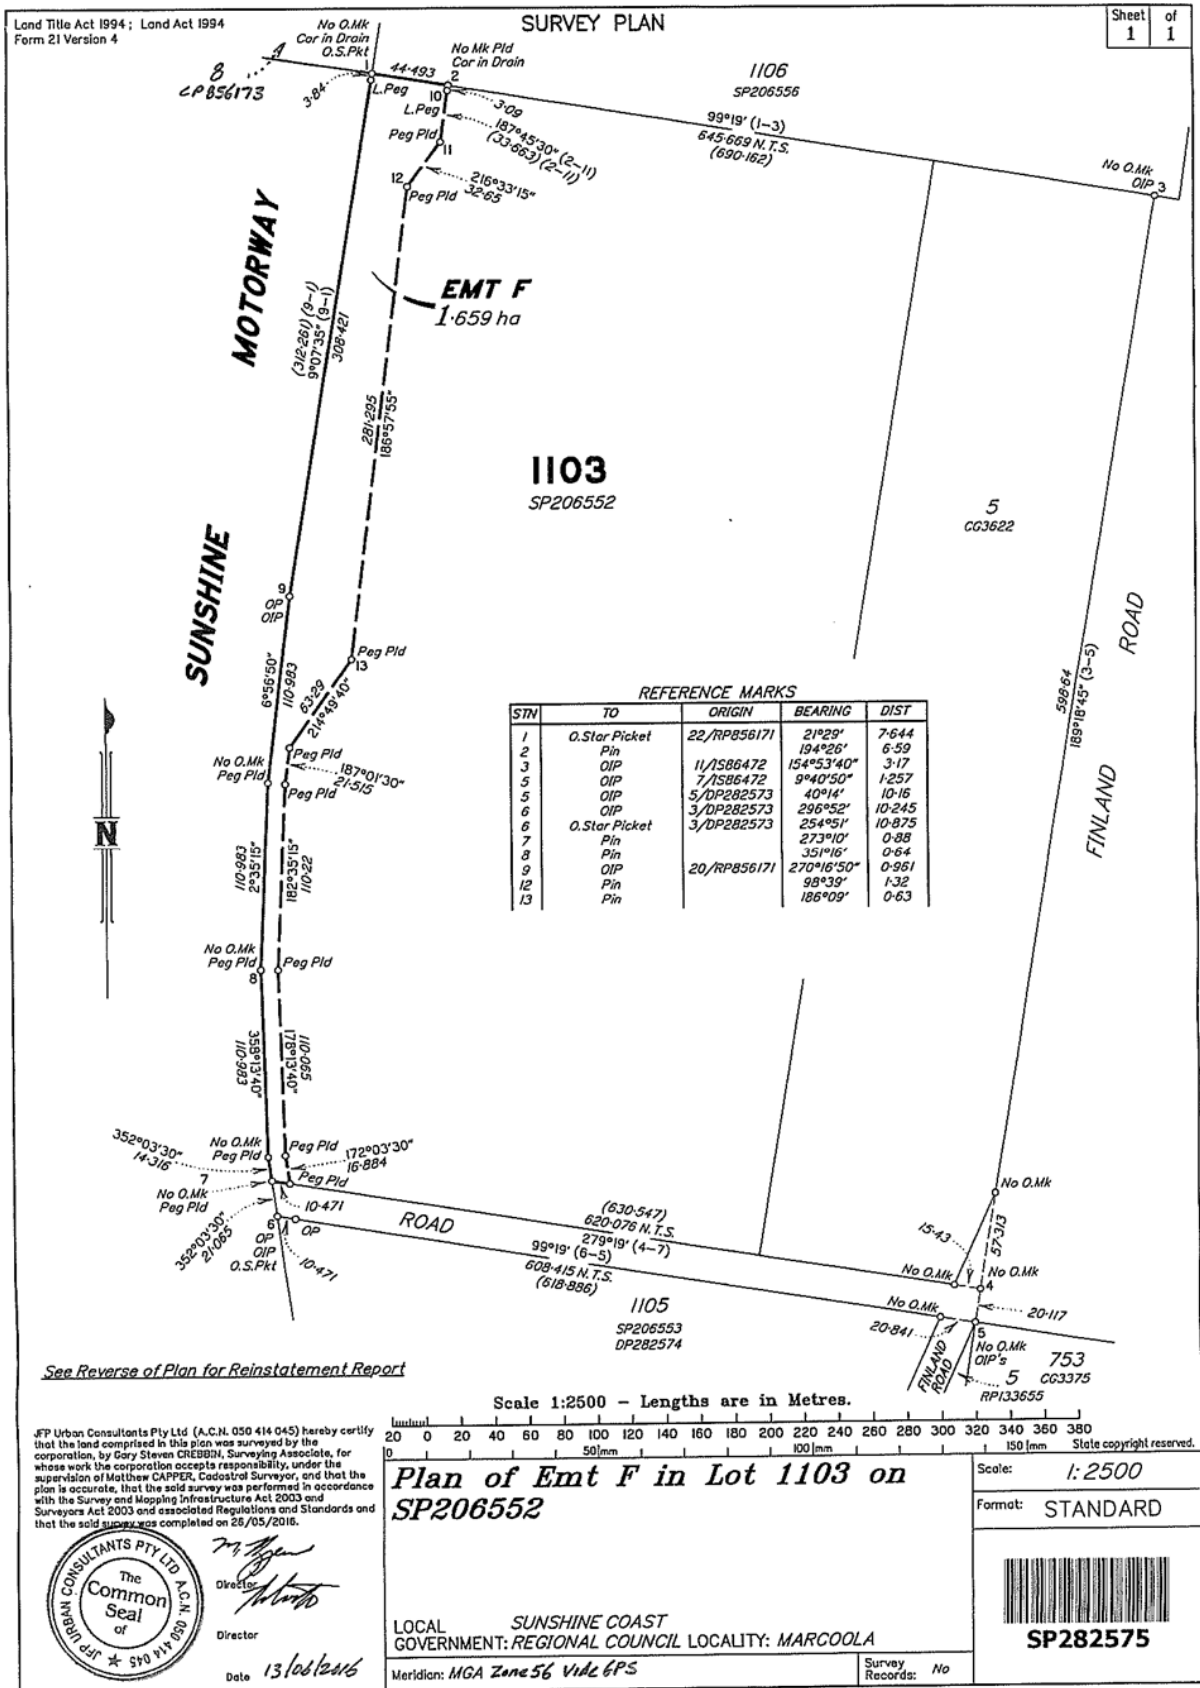

Item 8.2.3 Exception Under Local Government Regulation 2012 for water supply easements within Lot 1103 on SP 206552, Lot 1105 on SP 206553 and Lot 1106 on SP 206556 located at the Sunshine Coast Airport

Appendix A Easement Plans for Water Supply

Item 8.2.3 Exception Under Local Government Regulation 2012 for water supply easements within Lot 1103 on SP 206552, Lot 1105 on SP 206553 and Lot 1106 on SP 206556 located at the Sunshine Coast Airport

Appendix A Easement Plans for Water Supply