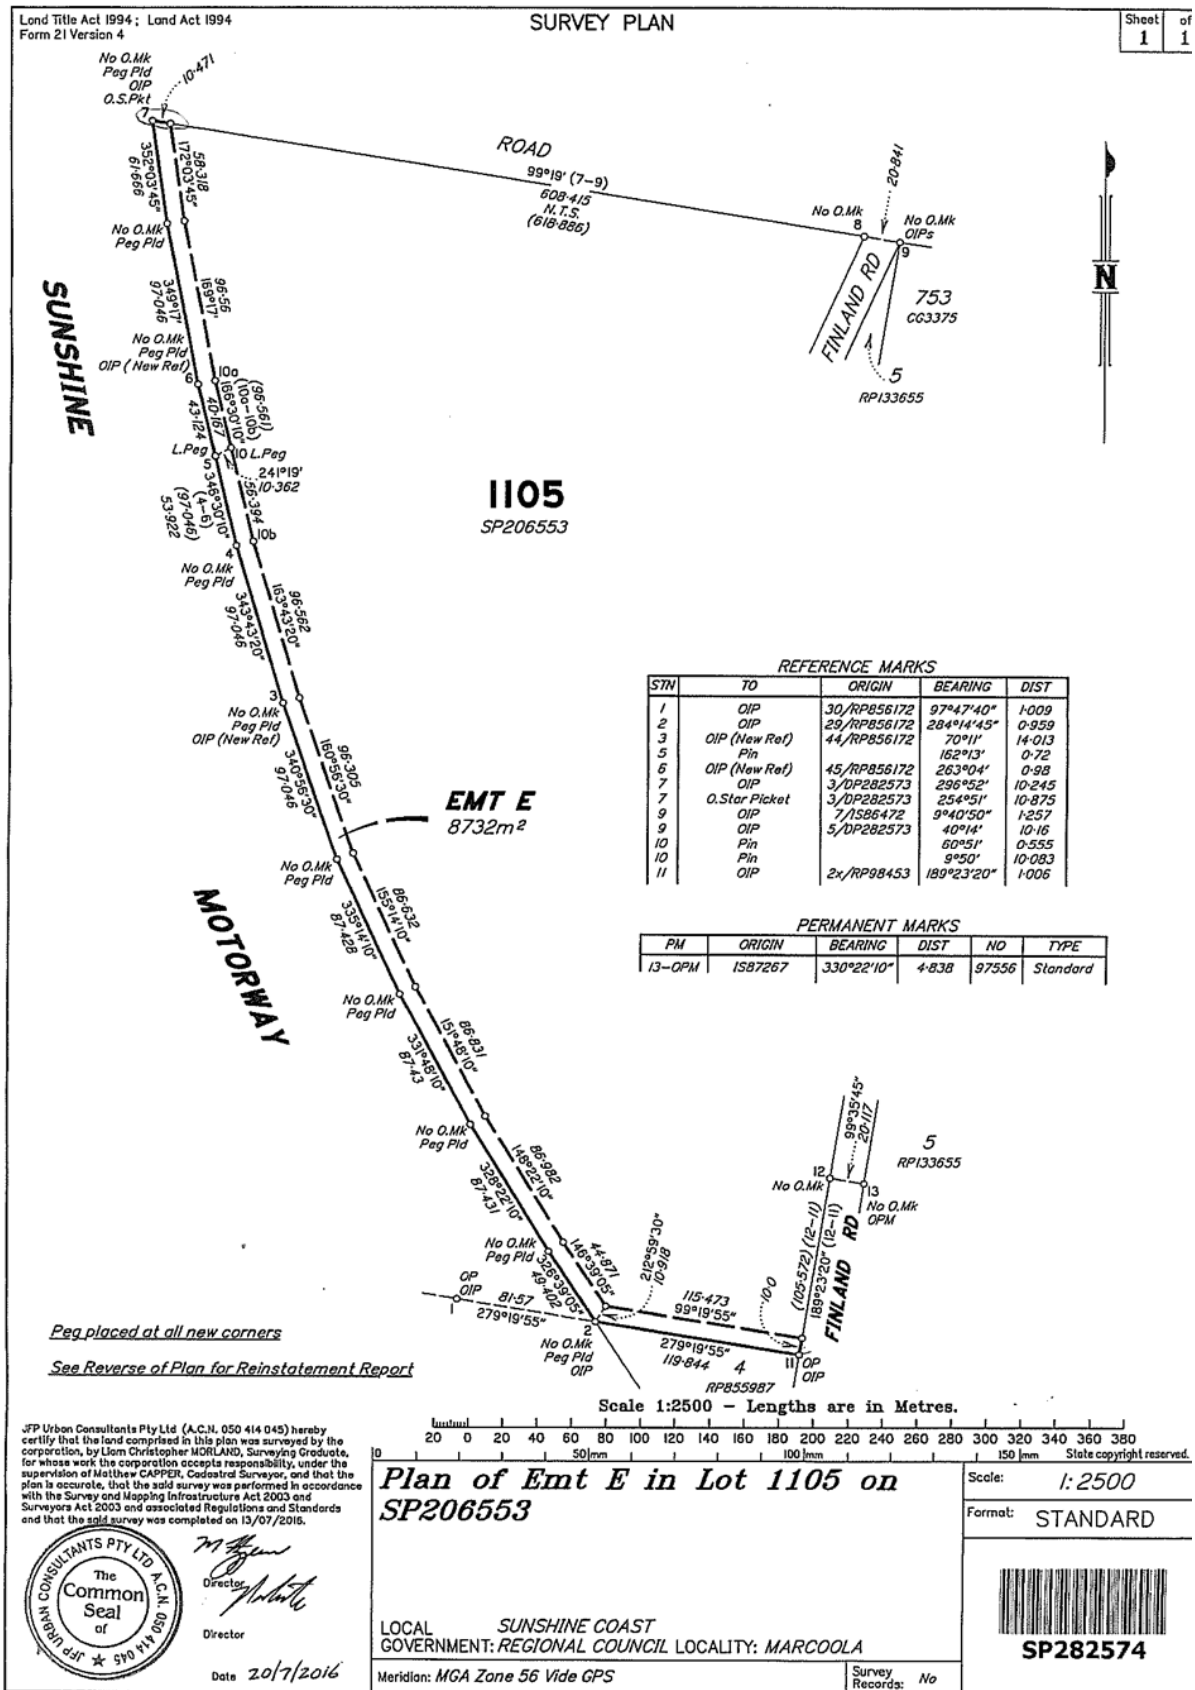

Item 8.2.3 Exception Under Local Government Regulation 2012 for water supply easements within Lot 1103 on SP 206552, Lot 1105 on SP 206553 and Lot 1106 on SP 206556 located at the Sunshine Coast Airport

Appendix A Easement Plans for Water Supply

Item 8.2.3 Exception Under Local Government Regulation 2012 for water supply easements within Lot 1103 on SP 206552, Lot 1105 on SP 206553 and Lot 1106 on SP 206556 located at the Sunshine Coast Airport

Appendix A Easement Plans for Water Supply