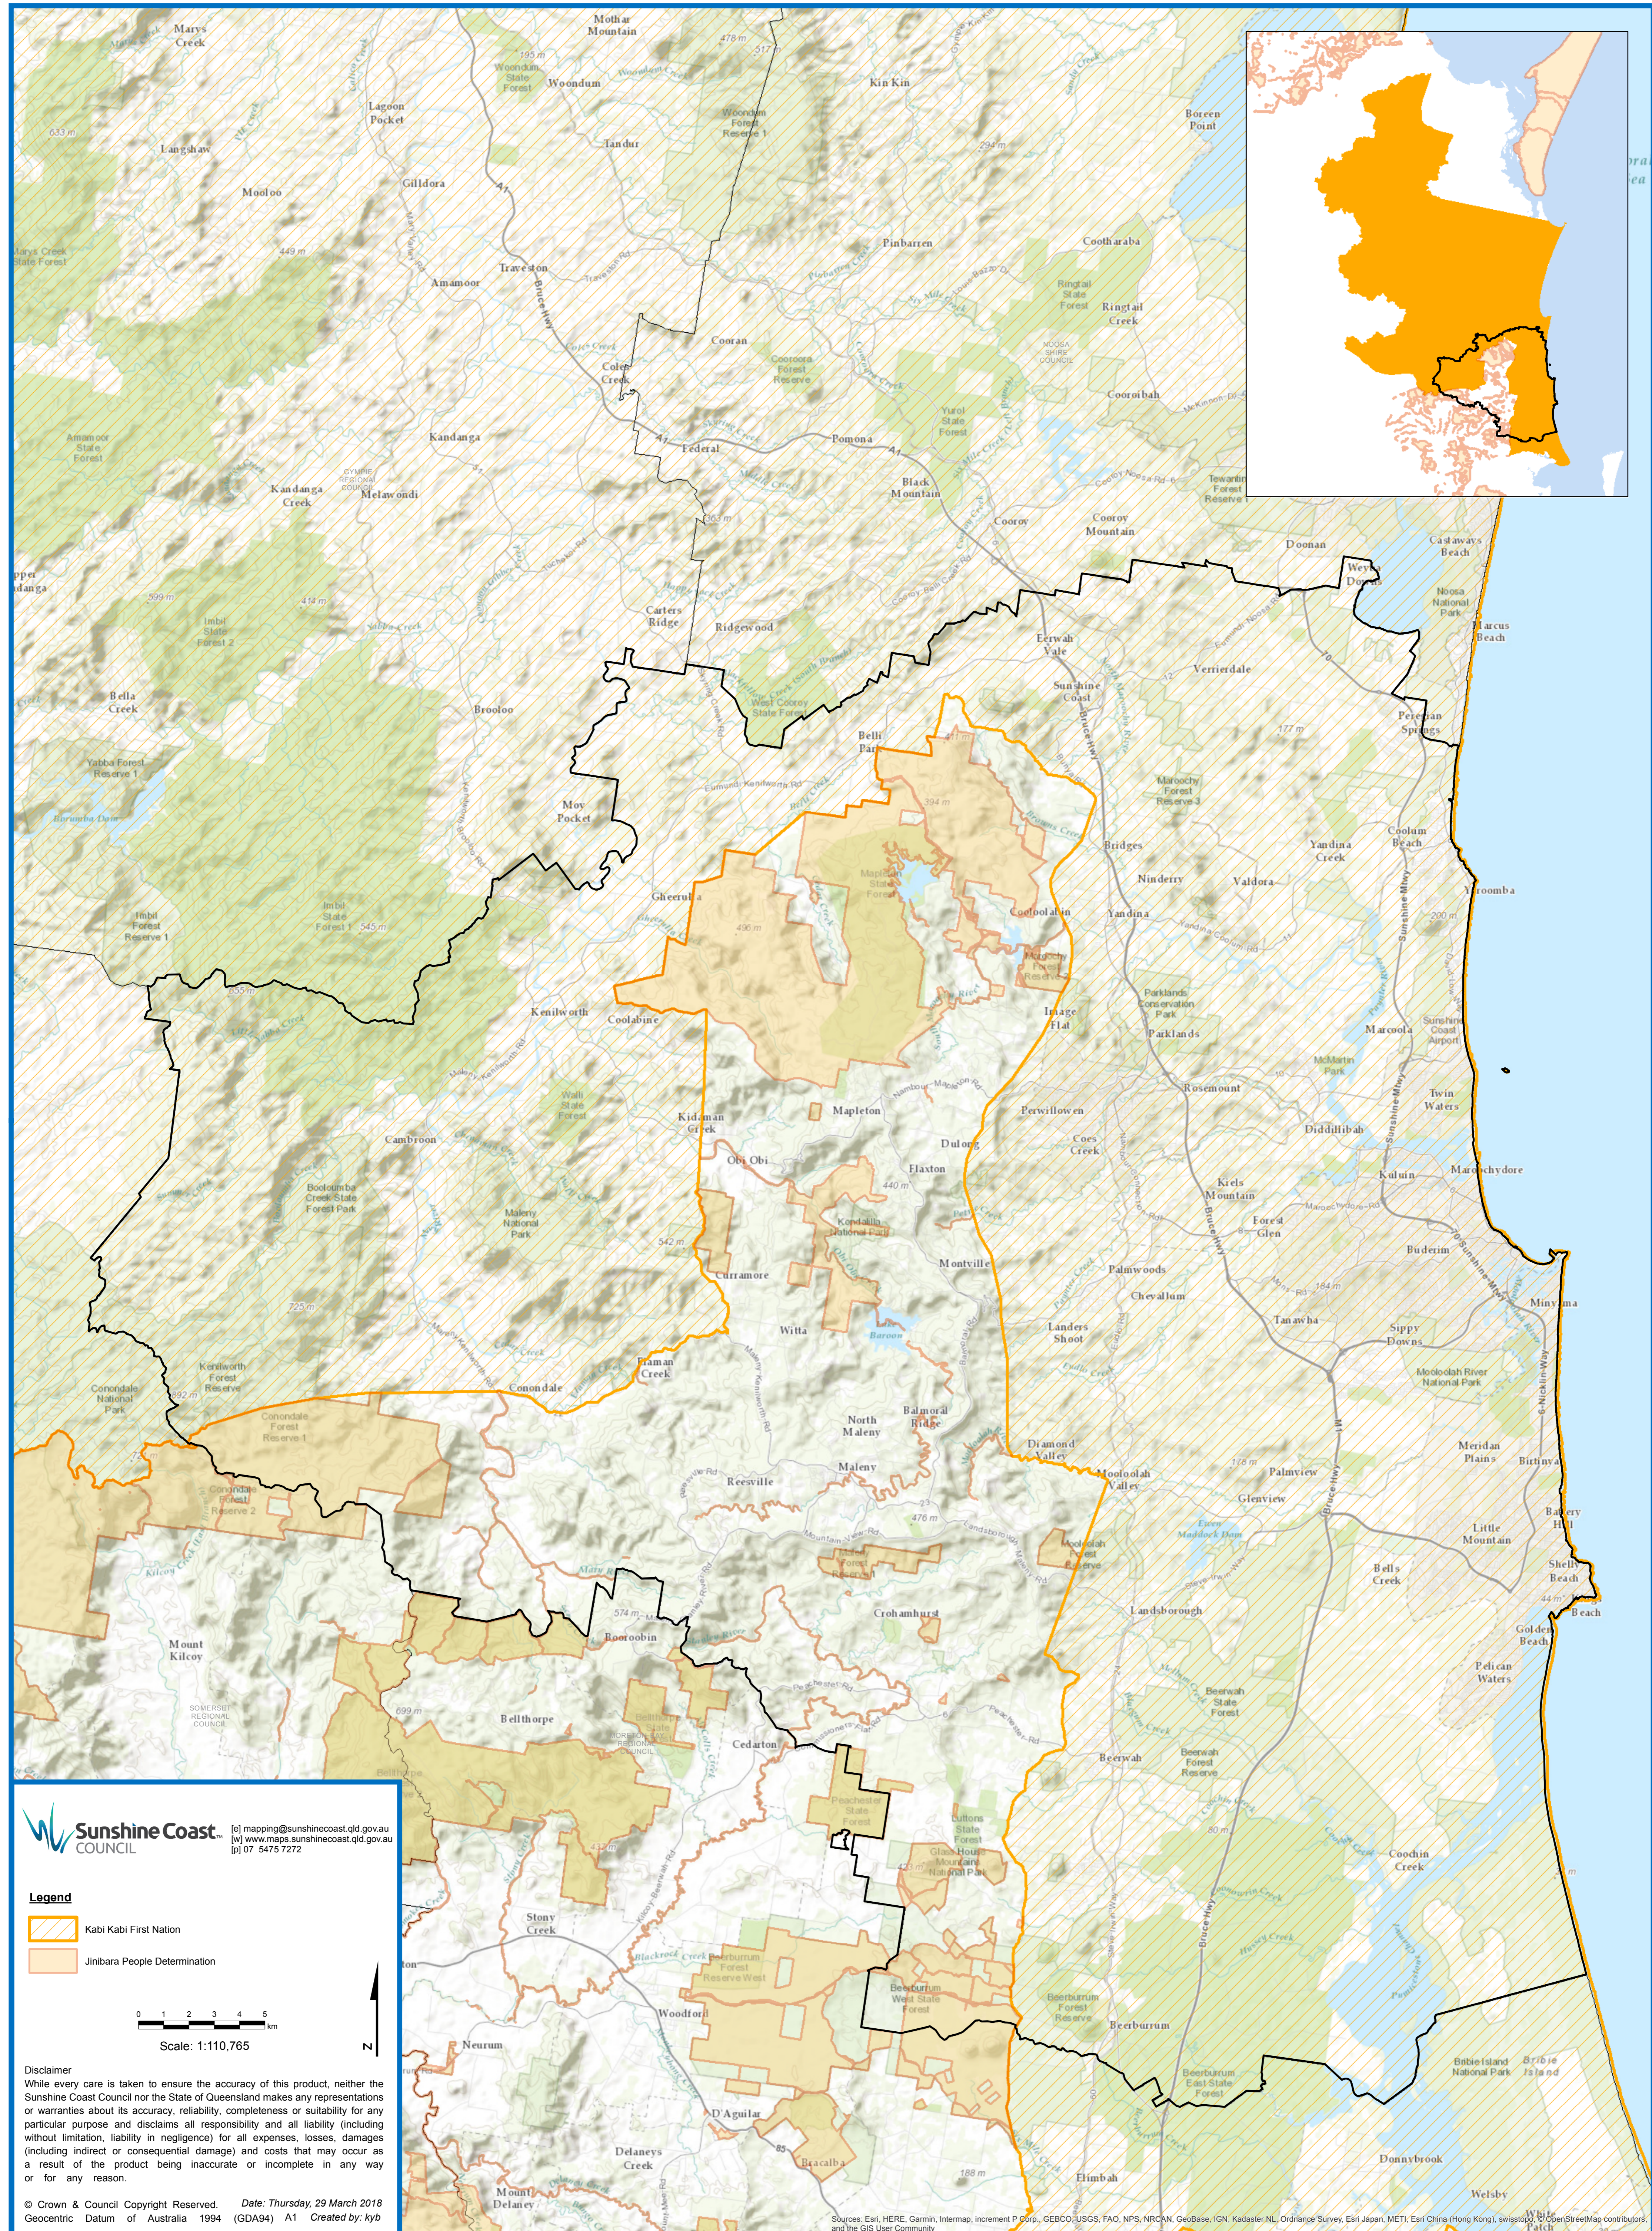

NATIVE TITLE BOUNDARIES

Sunshine Coast
COUNCIL

1. **Legend**
2. Kabi Kabi First Nation
   - Jinibara People Determination

0 1 2 3 4 5
km
Scale: 1:110,765

Disclaimer
While every care is taken to ensure the accuracy of this product, neither the Sunshine Coast Council nor the State of Queensland makes any representations or warranties about its accuracy, reliability, completeness or suitability for any particular purpose and disclaims all responsibility and all liability (including without limitation, liability in negligence) for all expenses, losses, damages (including indirect or consequential damage) and costs that may occur as a result of the product being inaccurate or incomplete in any way or for any reason.

© Crown & Council Copyright Reserved. Date: Thursday, 29 March 2018
Geocentric Datum of Australia 1994 (GDA94) A1 Created by: kyb

Sources: Esri, HERE, Garmin, Intermap, increment P Corp., GEBCO, USGS, FAO, NPS, NRCAN, GeoBase, IGN, Kadaster NL, Ordnance Survey, Esri Japan, METI, Esri China (Hong Kong), Swisstopo, Swisstopo, OpenStreetMap contributors, and the GIS User Community