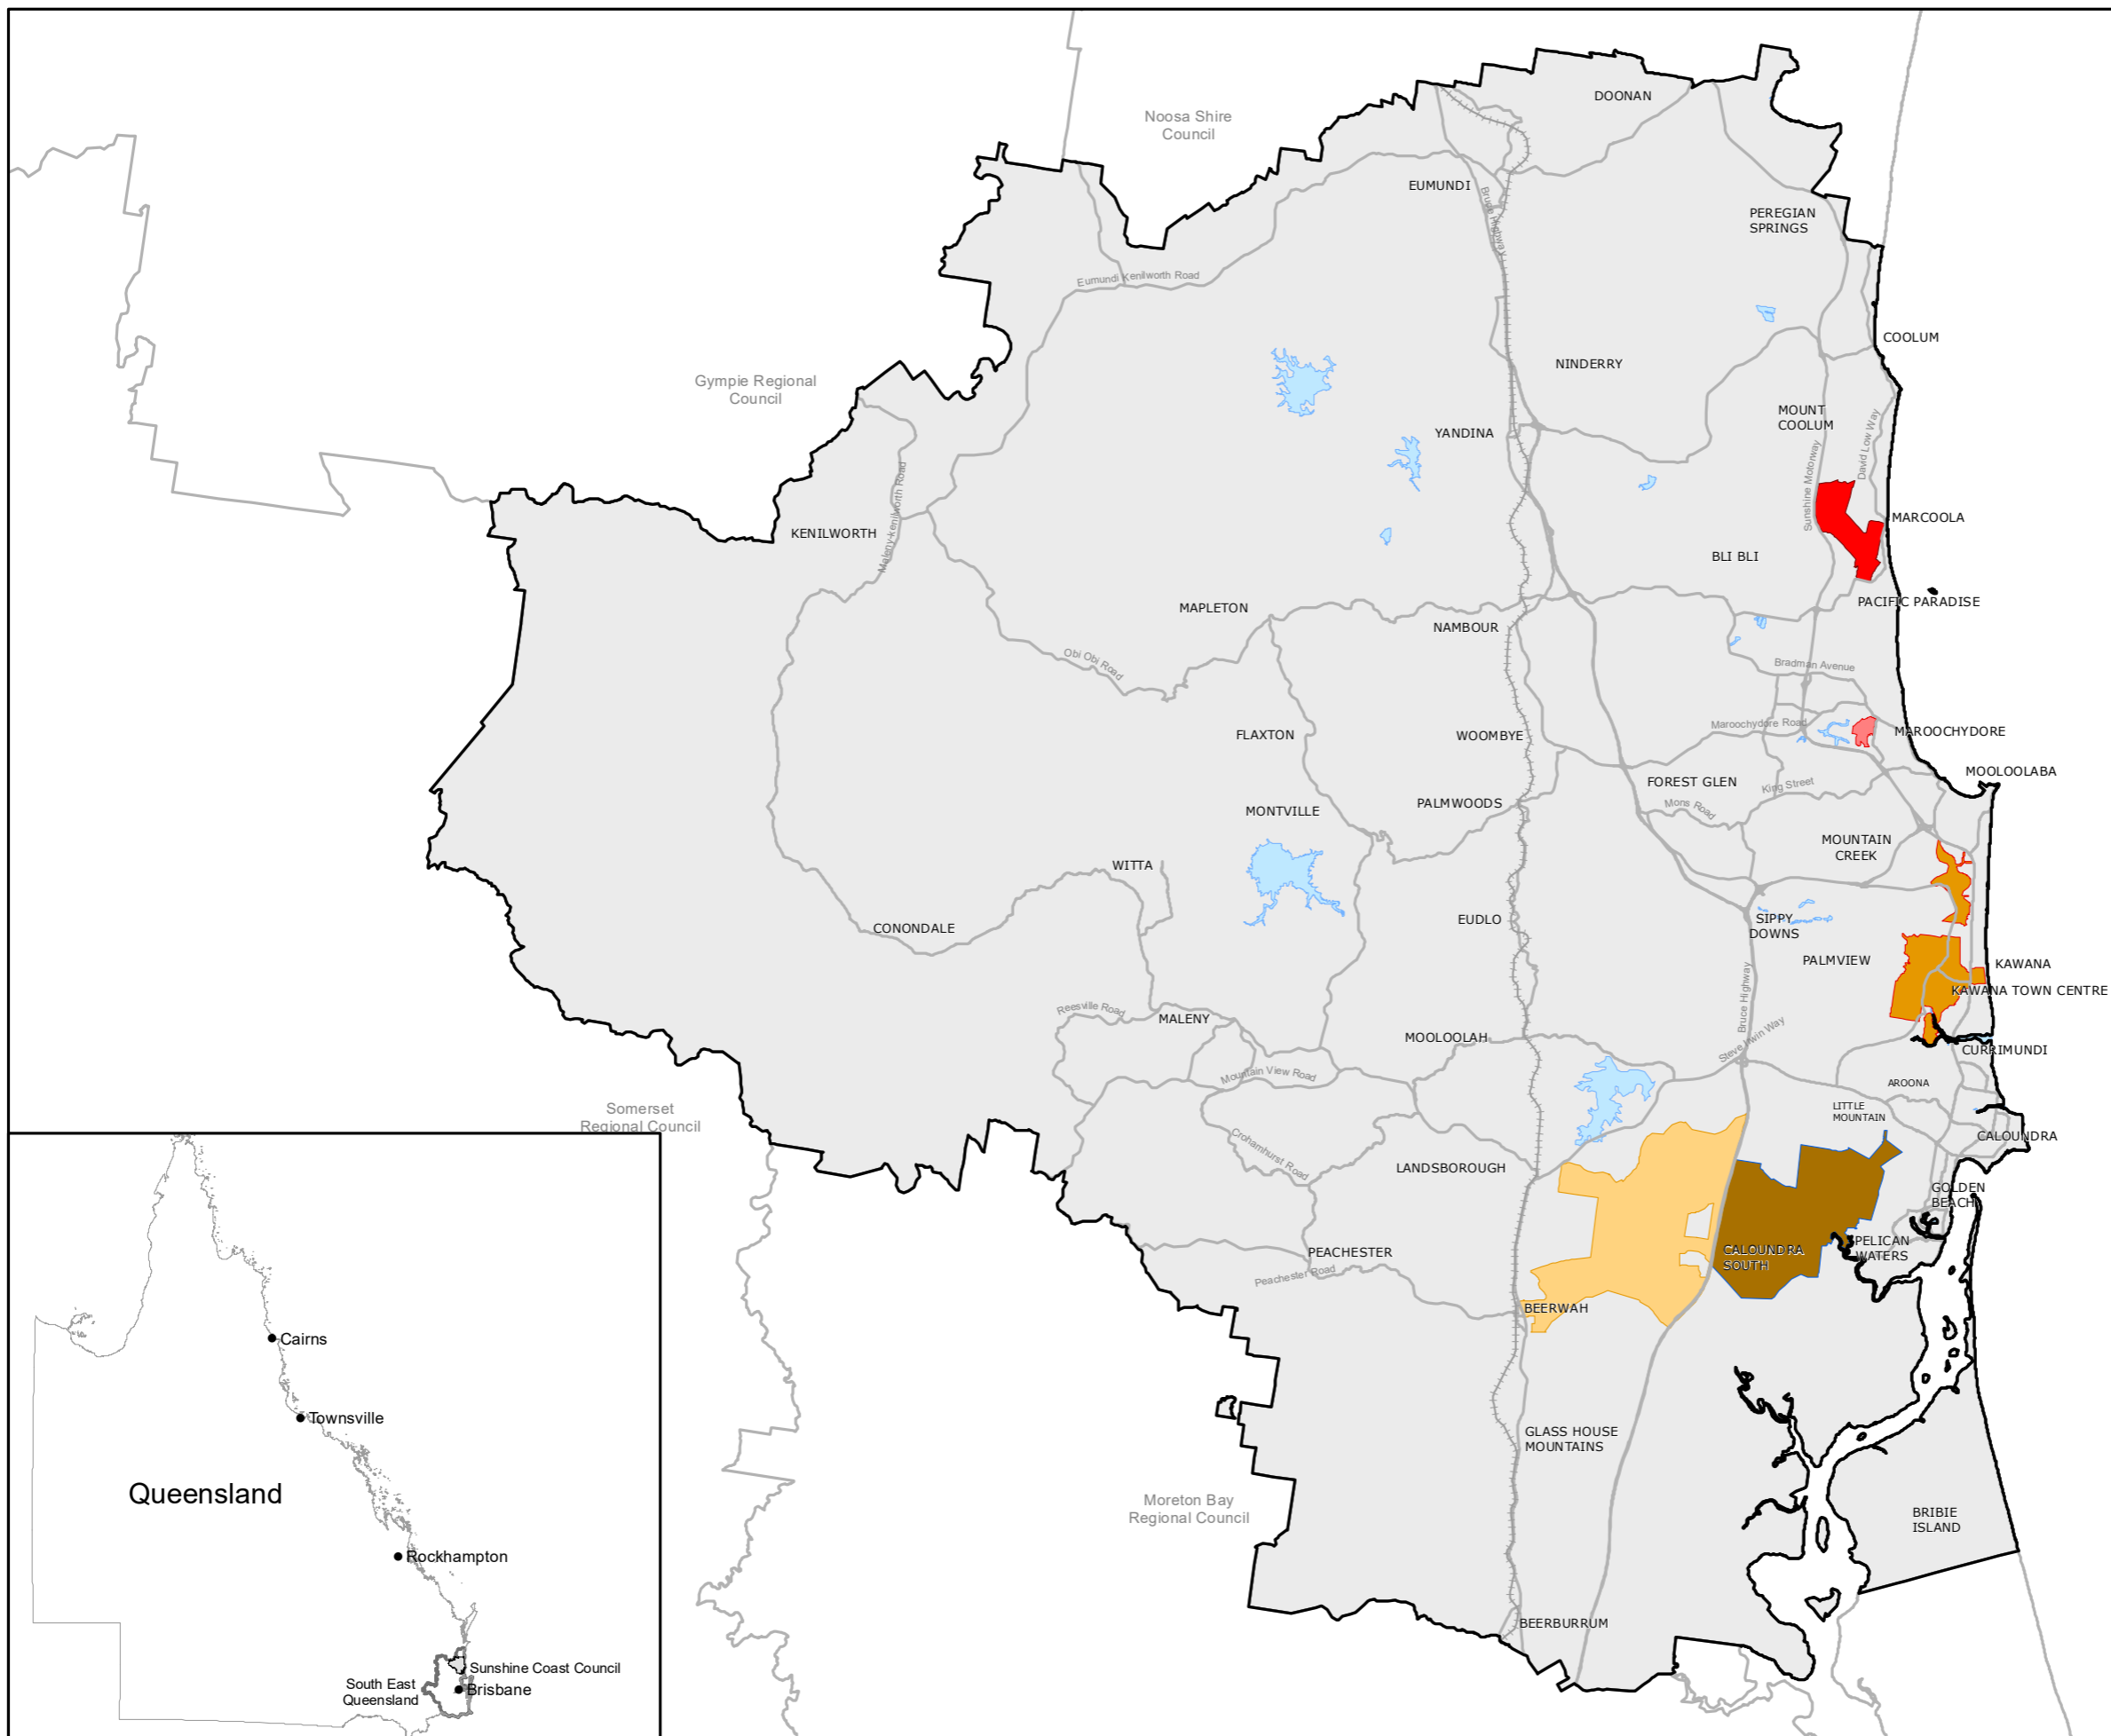

Areas subject to or potentially subject to other planning processes

Legend

- New planning scheme area
- Maroochydore City Centre Priority Development Area
- Caloundra South Priority Development Area
- Land within Development Control Plan 1 - Kawana Waters
- Beerwah East Major Development Area
- Sunshine Coast Airport

Other Elements

- Waterbodies
- Major Road
- Railway

© Crown and Council Copyright Reserved 2021

Geocentric Datum of Australia 1994 (GDA94)

Approx Scale @ A3 1:250,000