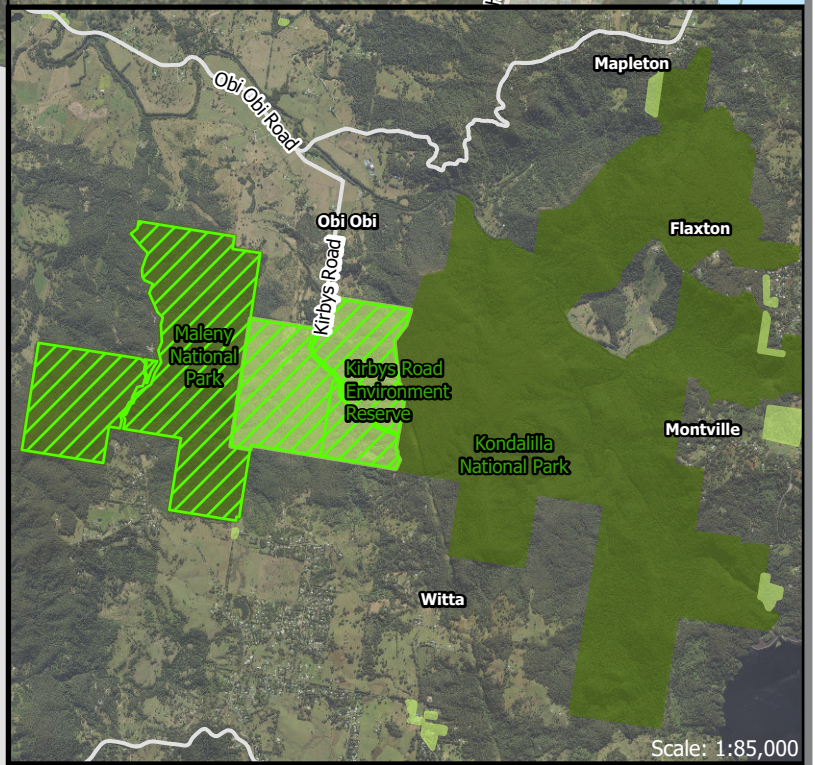

Legend

- Dark Sky Reserve Boundary
- Dark Sky Reserve Core
- State Protected Areas
- Council Controlled Open Space
- Major Roads
- Surrounding LGA Boundaries

Scale: 1:310,000

Disclaimer:
While every care is taken to ensure the accuracy of this product, neither the Sunshine Coast Council nor the State of Queensland makes any representations or warranties about its accuracy, reliability, completeness or suitability for any particular purpose and disclaims all responsibility and all liability (including without limitation, liability in negligence) for all expenses, losses, damages (including indirect or consequential damage) and costs that may occur as a result of the product being inaccurate or incomplete in any way or for any reason.

Date: 28/05/2026 A4 Created by: KM043 GDA2020

Dark Sky Reserve Area	873.5 km ²
Dark Sky Core Area	7.41 km ²