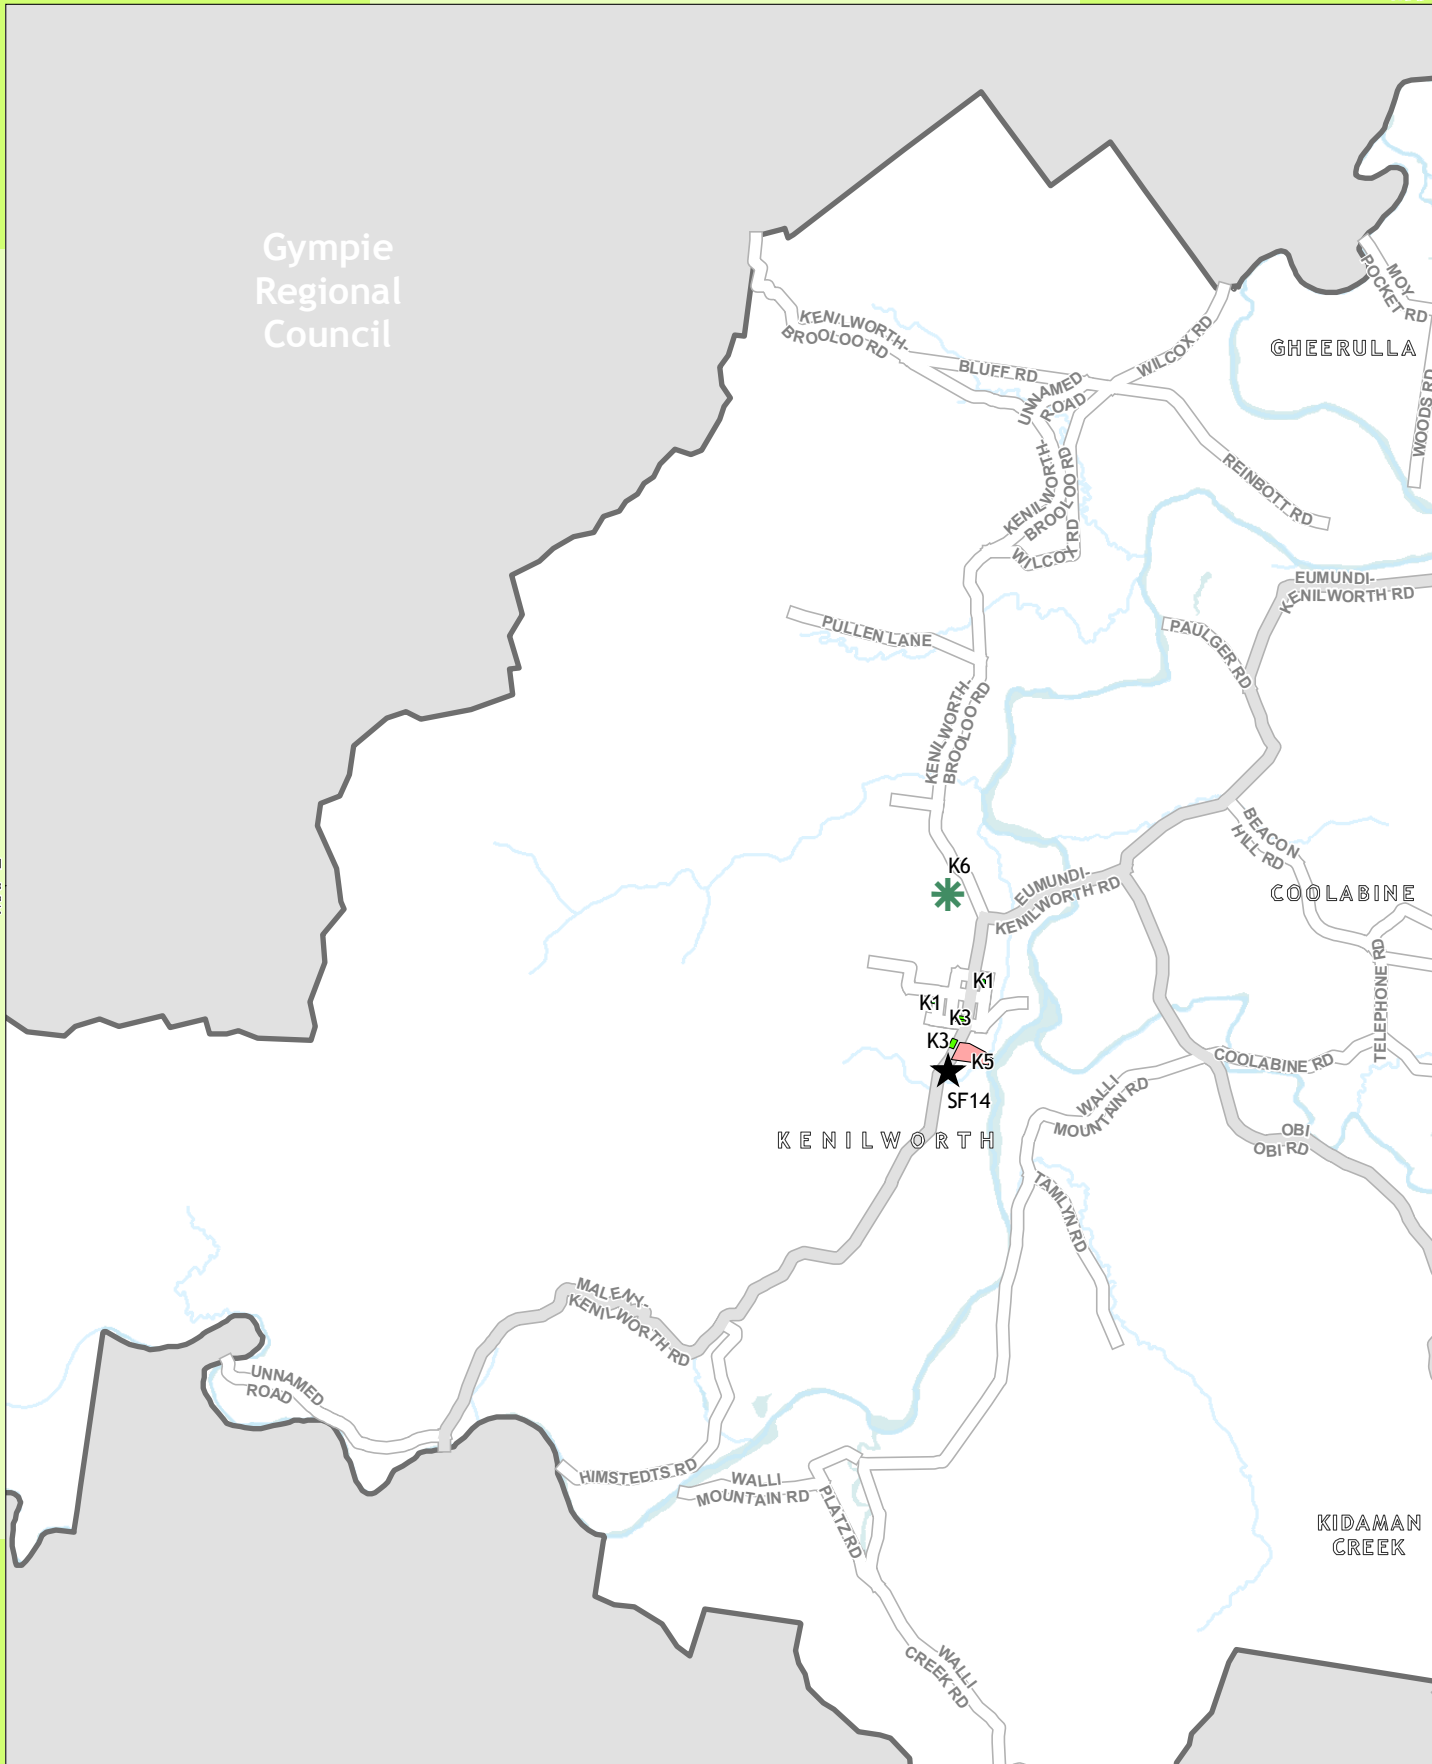

Gympie Regional Council

MAP 2

MAP 32

MAP 53

1:53,680
At Paper Size A4

PROJECTION
MAP GRID OF AUSTRALIA, ZONE 56

Existing and Future Parks (Location Specified)

- Local Waterside
- Local Recreation
- District Sports
- District Waterside
- District Recreation
- Shirewide Waterside
- Shirewide Recreation
- Shirewide Sports

Legend

Future Parks (Location Unspecified)

- ✱ Local Recreation
- ✱ District Sports
- ✱ District Recreation
- ✱ Shirewide Sports

Skate Facilities

- ★ Existing
- ★ Proposed