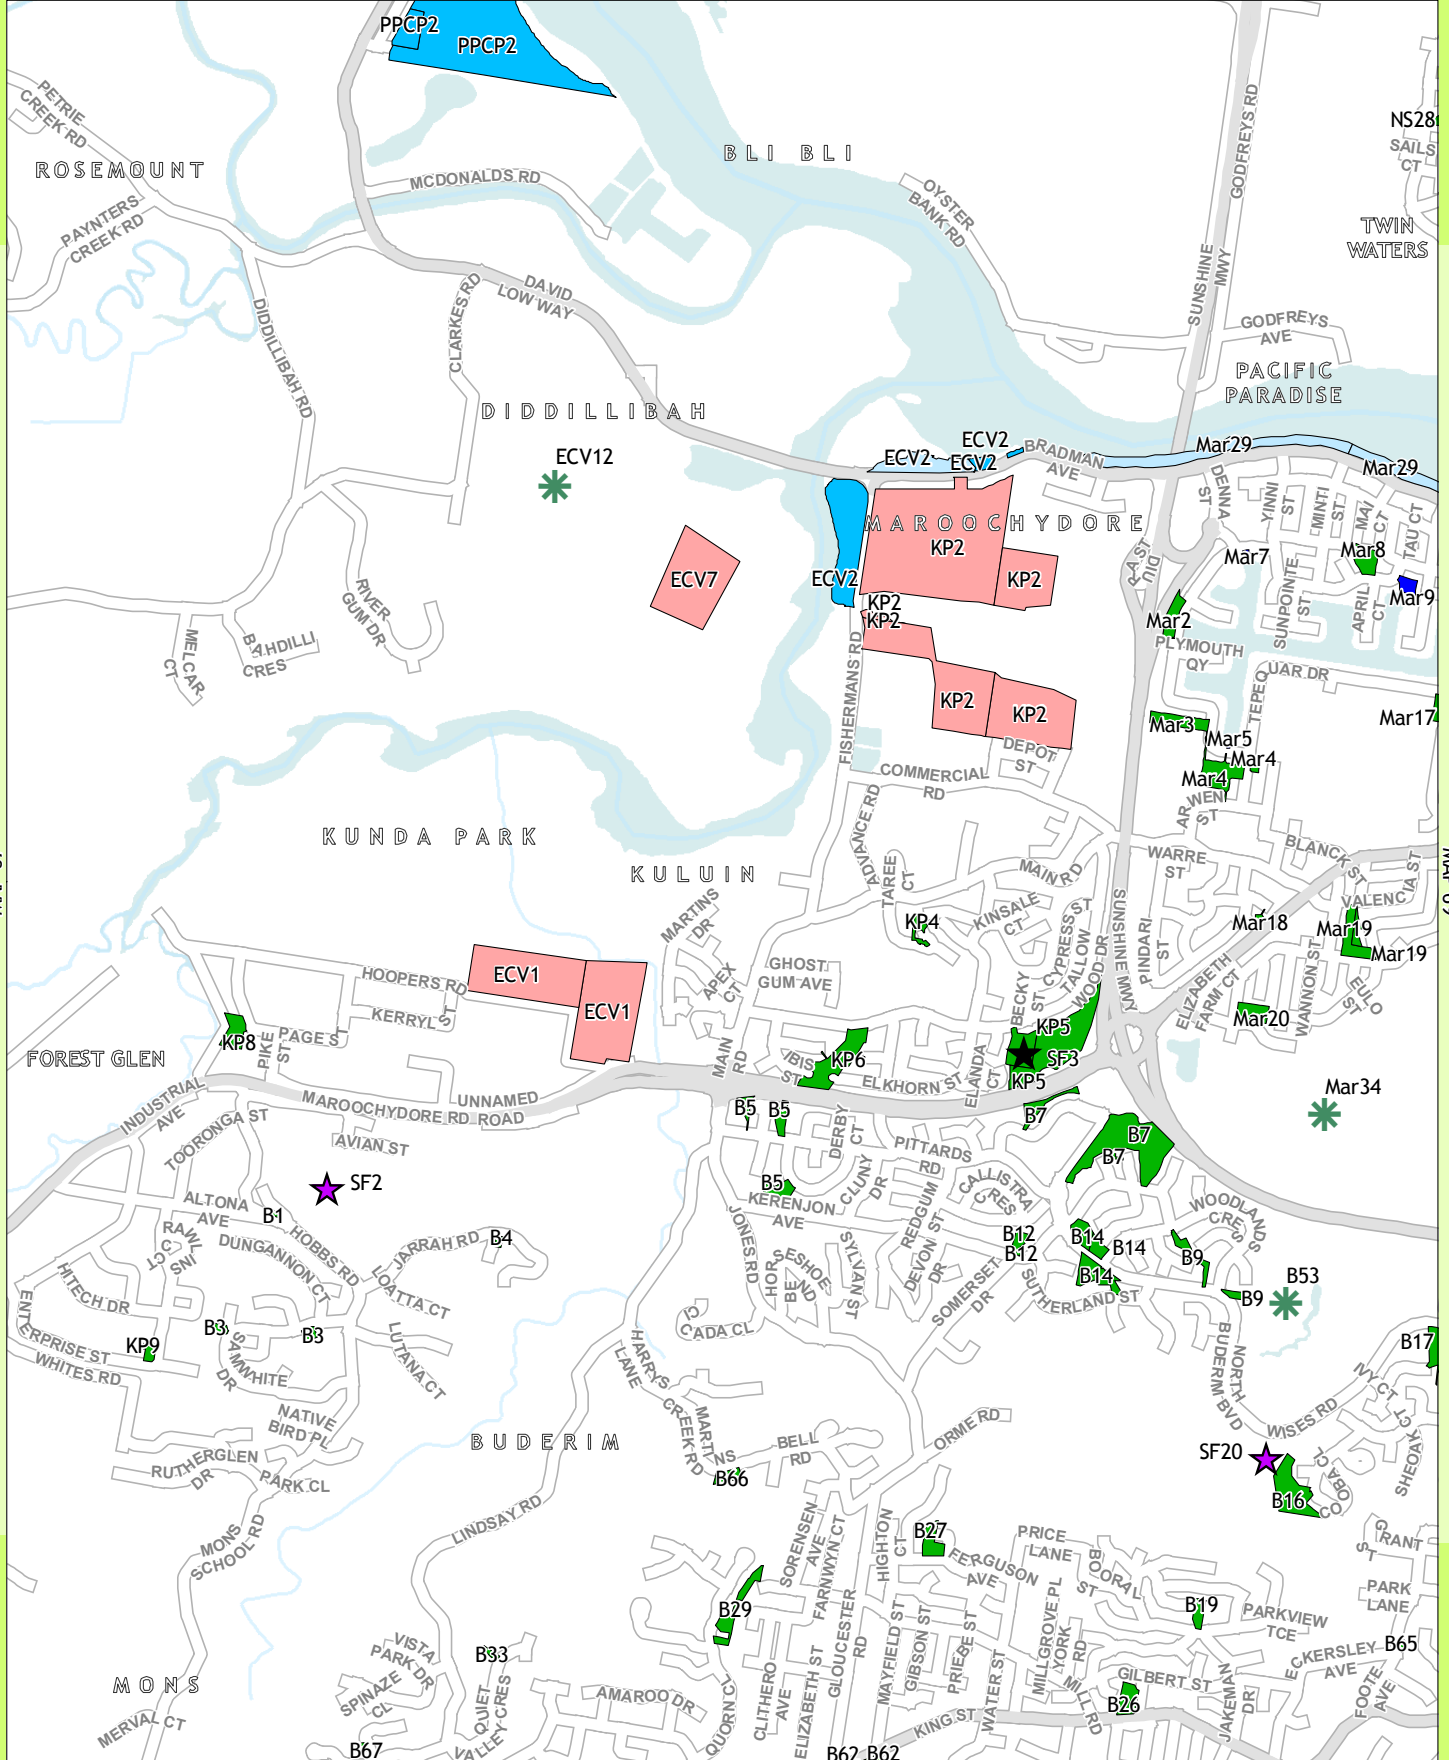

GDA
1:26,840
At Paper Size A4

PROJECTION
MAP GRID OF AUSTRALIA, ZONE 56

Legend

Existing and Future Parks (Location Specified)	Future Parks (Location Unspecified)	Skate Facilities
Local Waterside	Local Recreation	Existing
District Sports	District Sports	Proposed
District Waterside	District Recreation	
District Recreation	Shirewide Sports	
Shirewide Waterside		
Shirewide Recreation		
Shirewide Sports		

LOCALITY