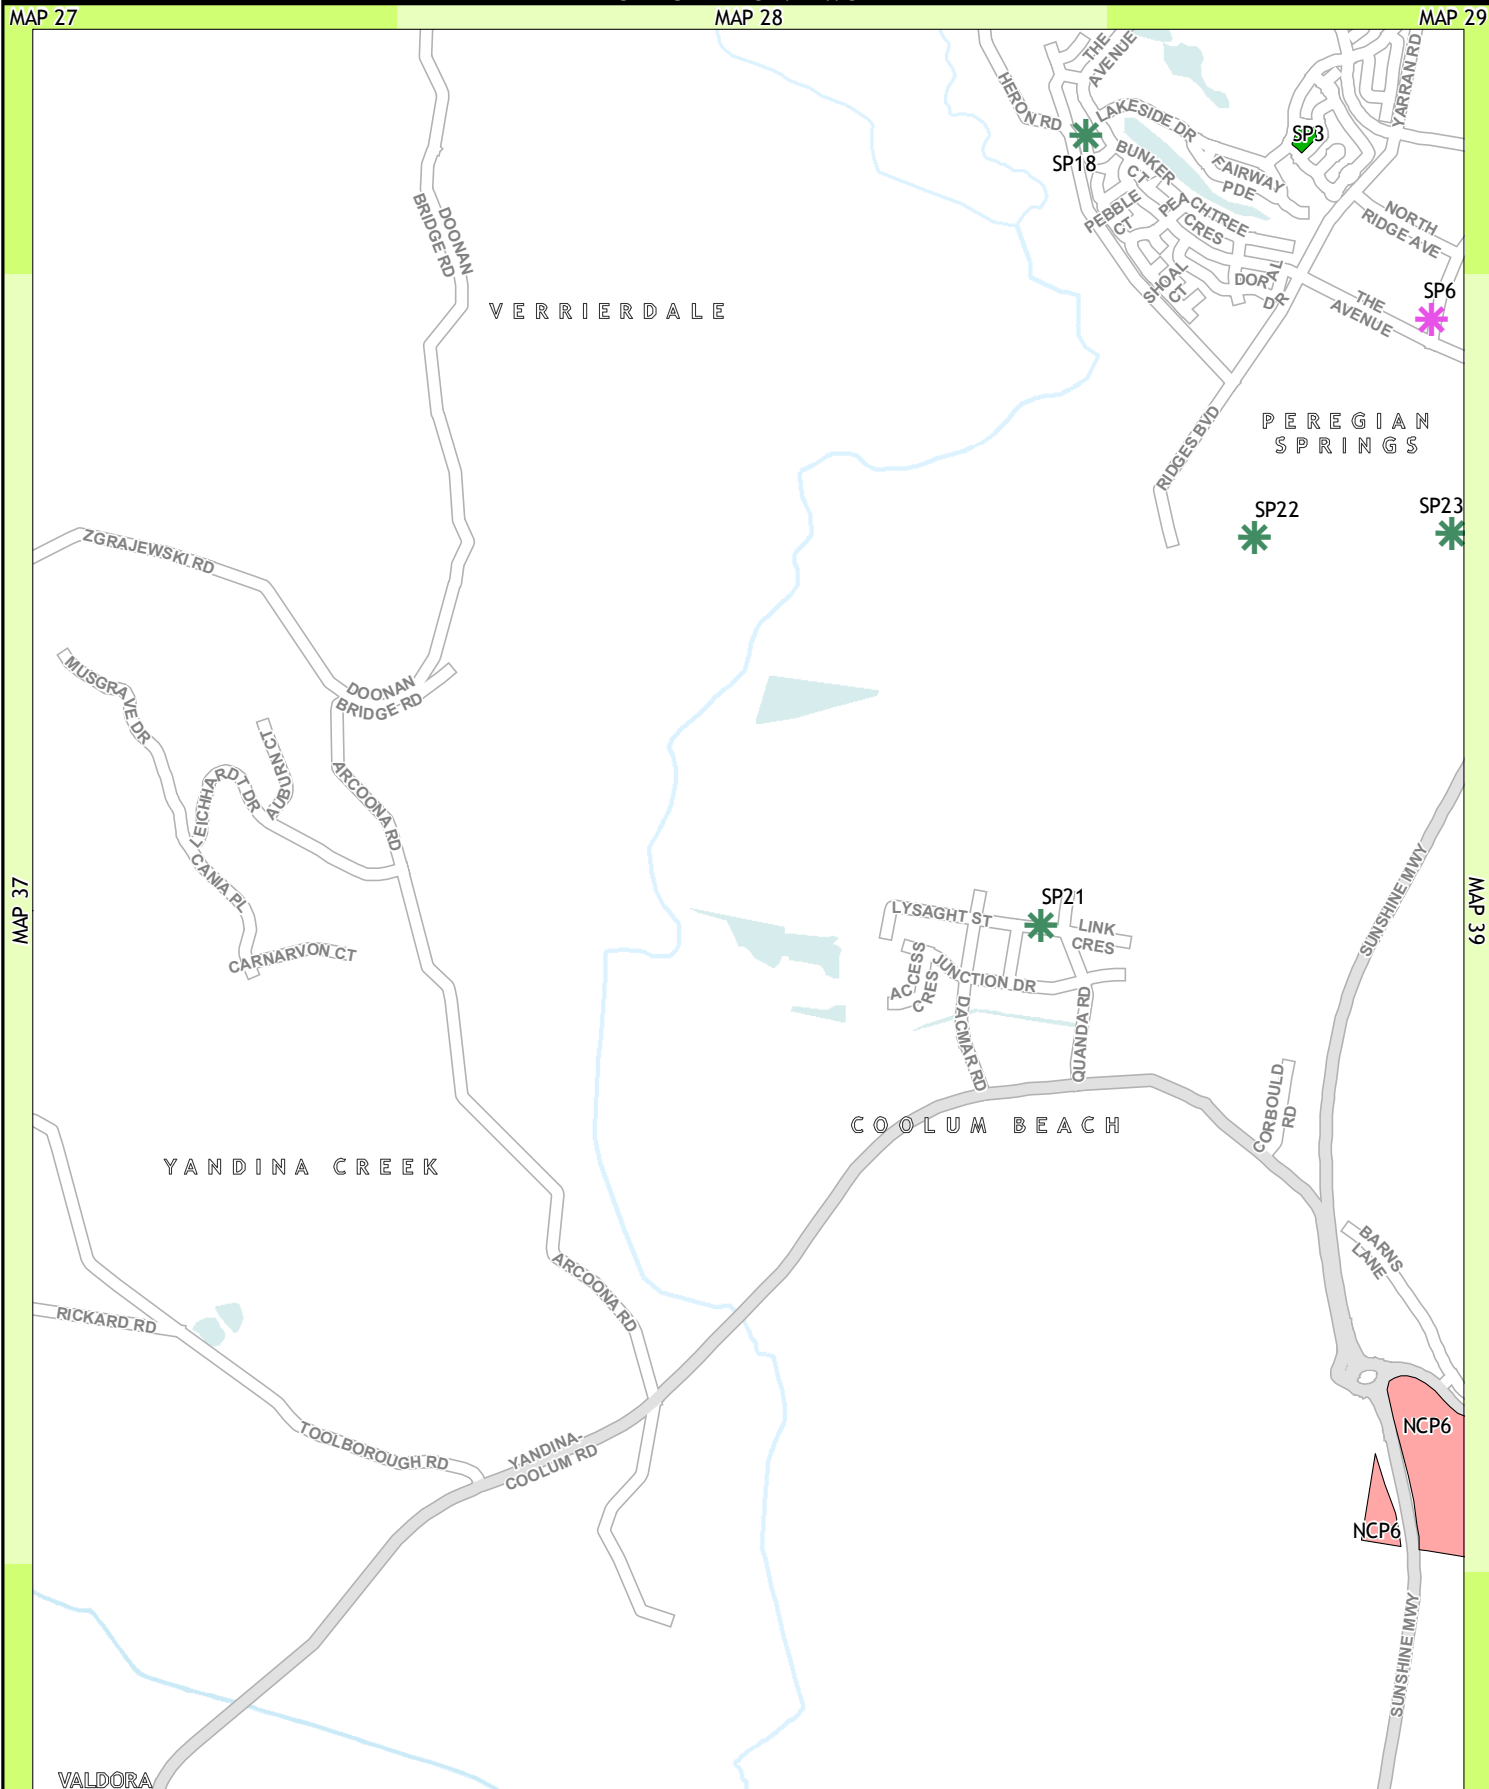

GDA
1:26,840
At Paper Size A4

PROJECTION
MAP GRID OF AUSTRALIA, ZONE 56

Legend

Existing and Future Parks (Location Specified)	Future Parks (Location Unspecified)	Skate Facilities
Local Waterside	Local Recreation	Existing
District Sports	District Sports	Proposed
District Waterside	District Recreation	
District Recreation	Shirewide Sports	
Shirewide Waterside		
Shirewide Recreation		
Shirewide Sports		

LOCALITY