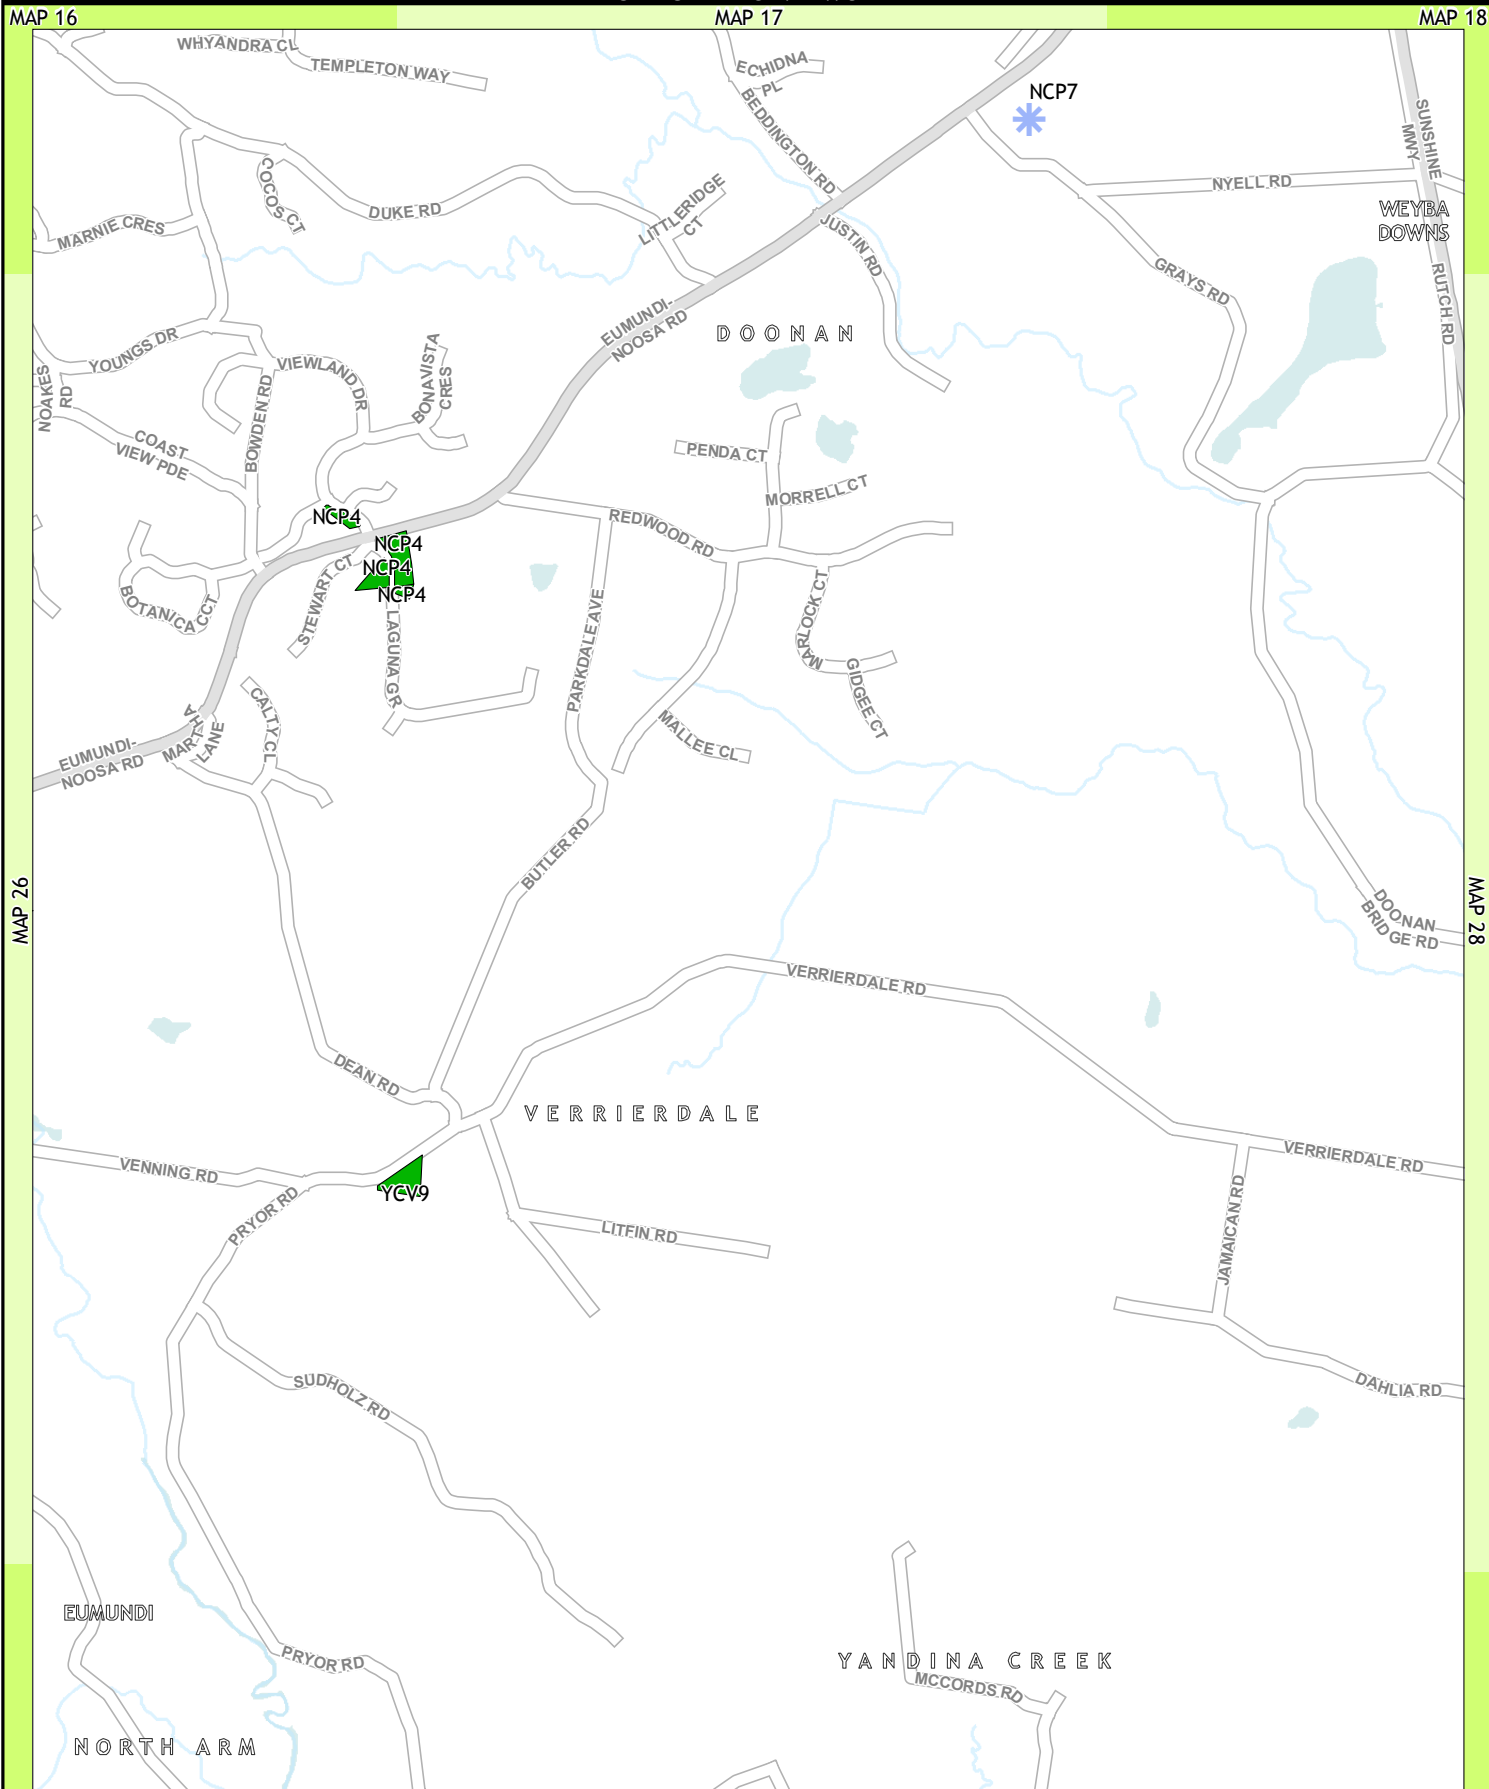

MAP 16 MAP 17 MAP 18 MAP 26 MAP 28 MAP 36 MAP 37 MAP 38

GDA
1:26,840
At Paper Size A4
0 100 200 400
Metres
PROJECTION
MAP GRID OF AUSTRALIA, ZONE 56

Existing and Future Parks (Location Specified)

- Local Waterside
- Local Recreation
- District Sports
- District Waterside
- District Recreation
- Shirewide Waterside
- Shirewide Recreation
- Shirewide Sports

Legend

Future Parks (Location Unspecified)

- ✱ Local Recreation
- ✱ District Sports
- ✱ District Recreation
- ✱ Shirewide Sports

Skate Facilities

- ★ Existing
- ★ Proposed

LOCALITY