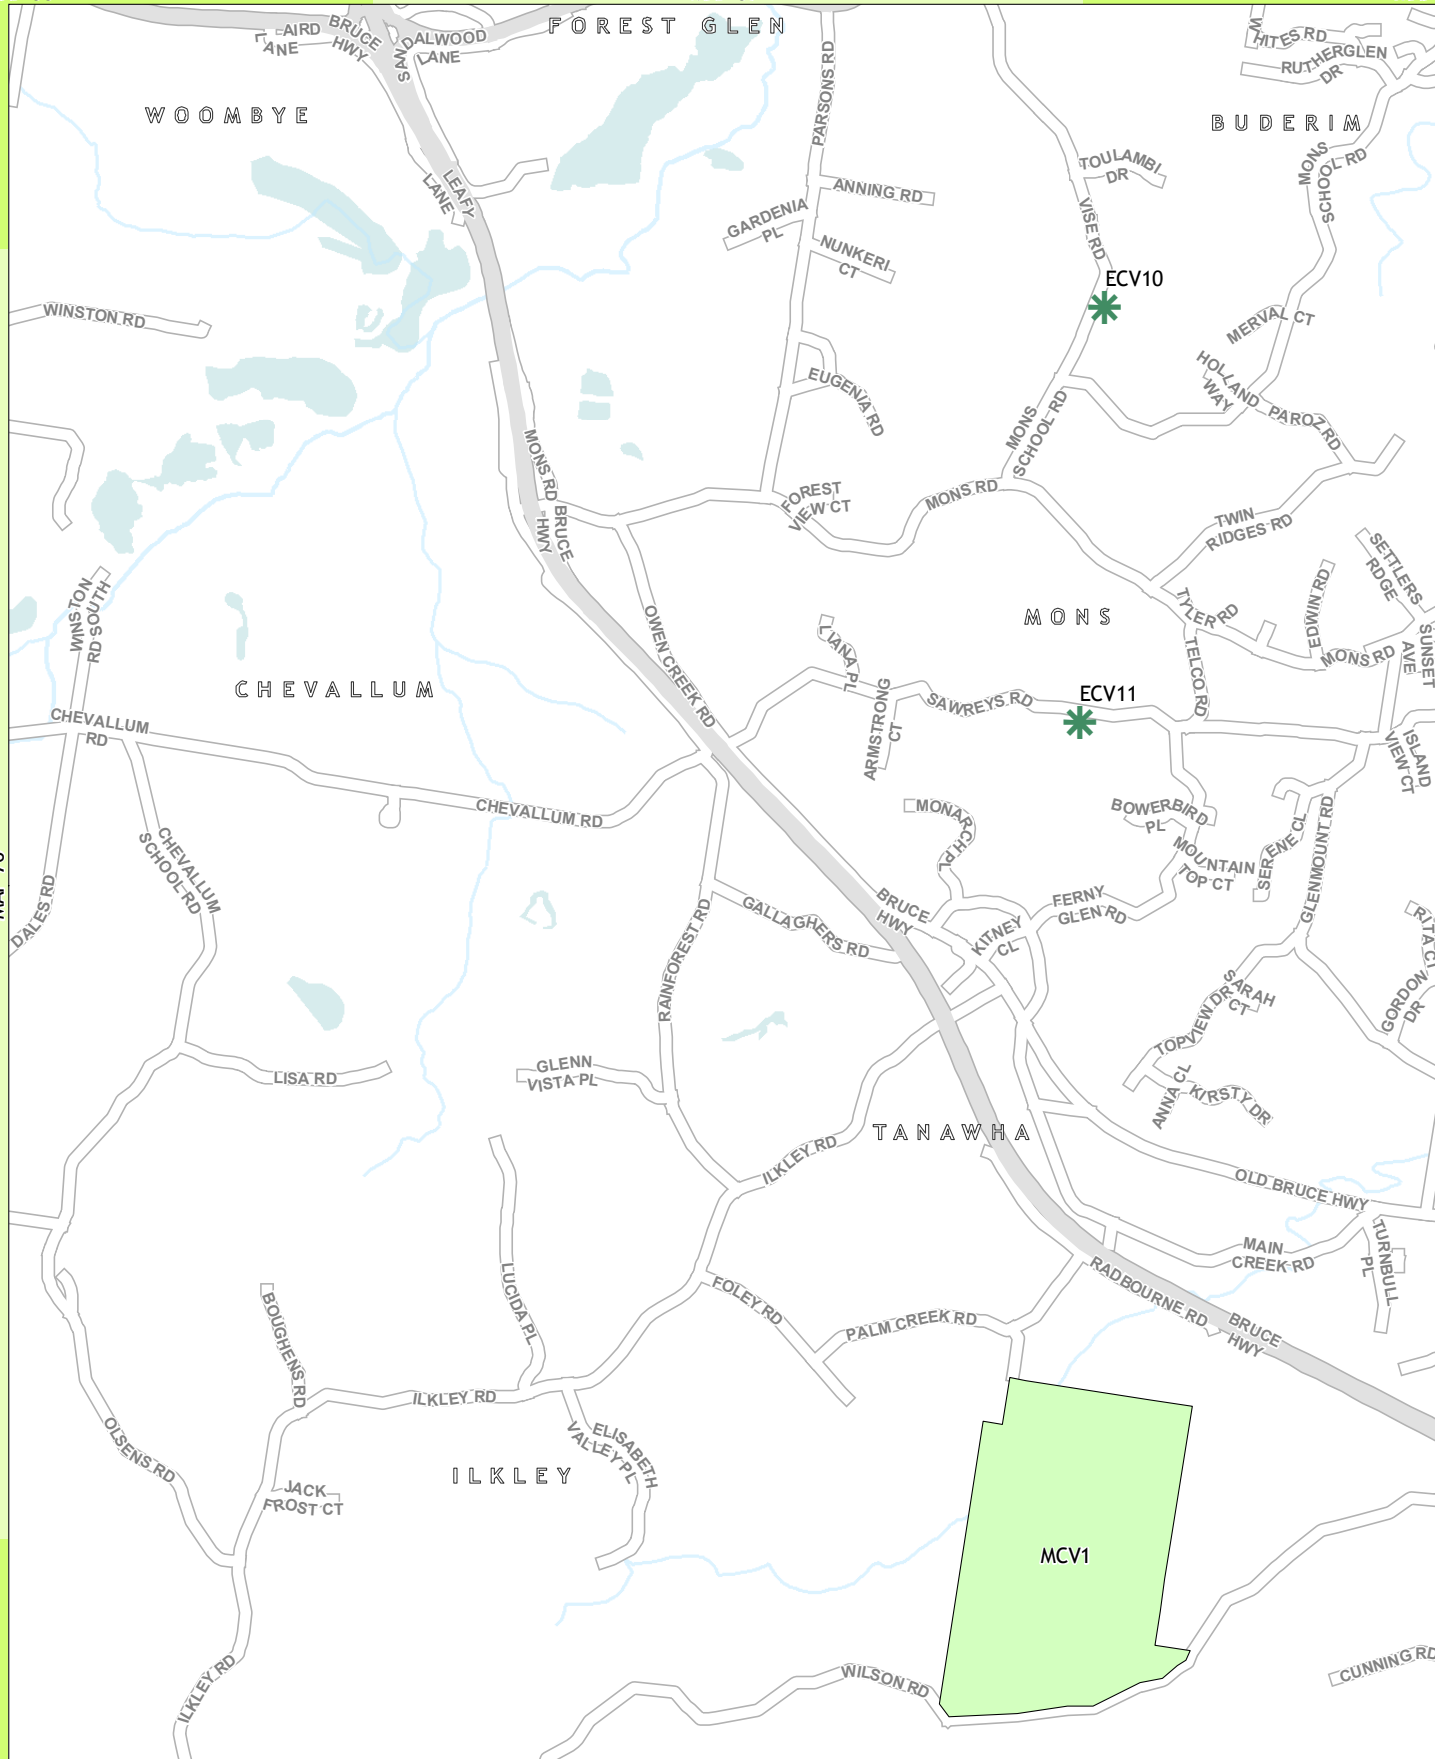

GDA
1:26,840
At Paper Size A4
0 100 200 400
Metres

PROJECTION
MAP GRID OF AUSTRALIA, ZONE 56

Existing and Future Parks (Location Specified)

- Local Waterside
- Local Recreation
- District Sports
- District Waterside
- District Recreation
- Shirewide Waterside
- Shirewide Recreation
- Shirewide Sports

Legend

Future Parks (Location Unspecified)

- ★ Local Recreation
- ★ District Sports
- ★ District Recreation
- ★ Shirewide Sports

Skate Facilities

- ★ Existing
- ★ Proposed