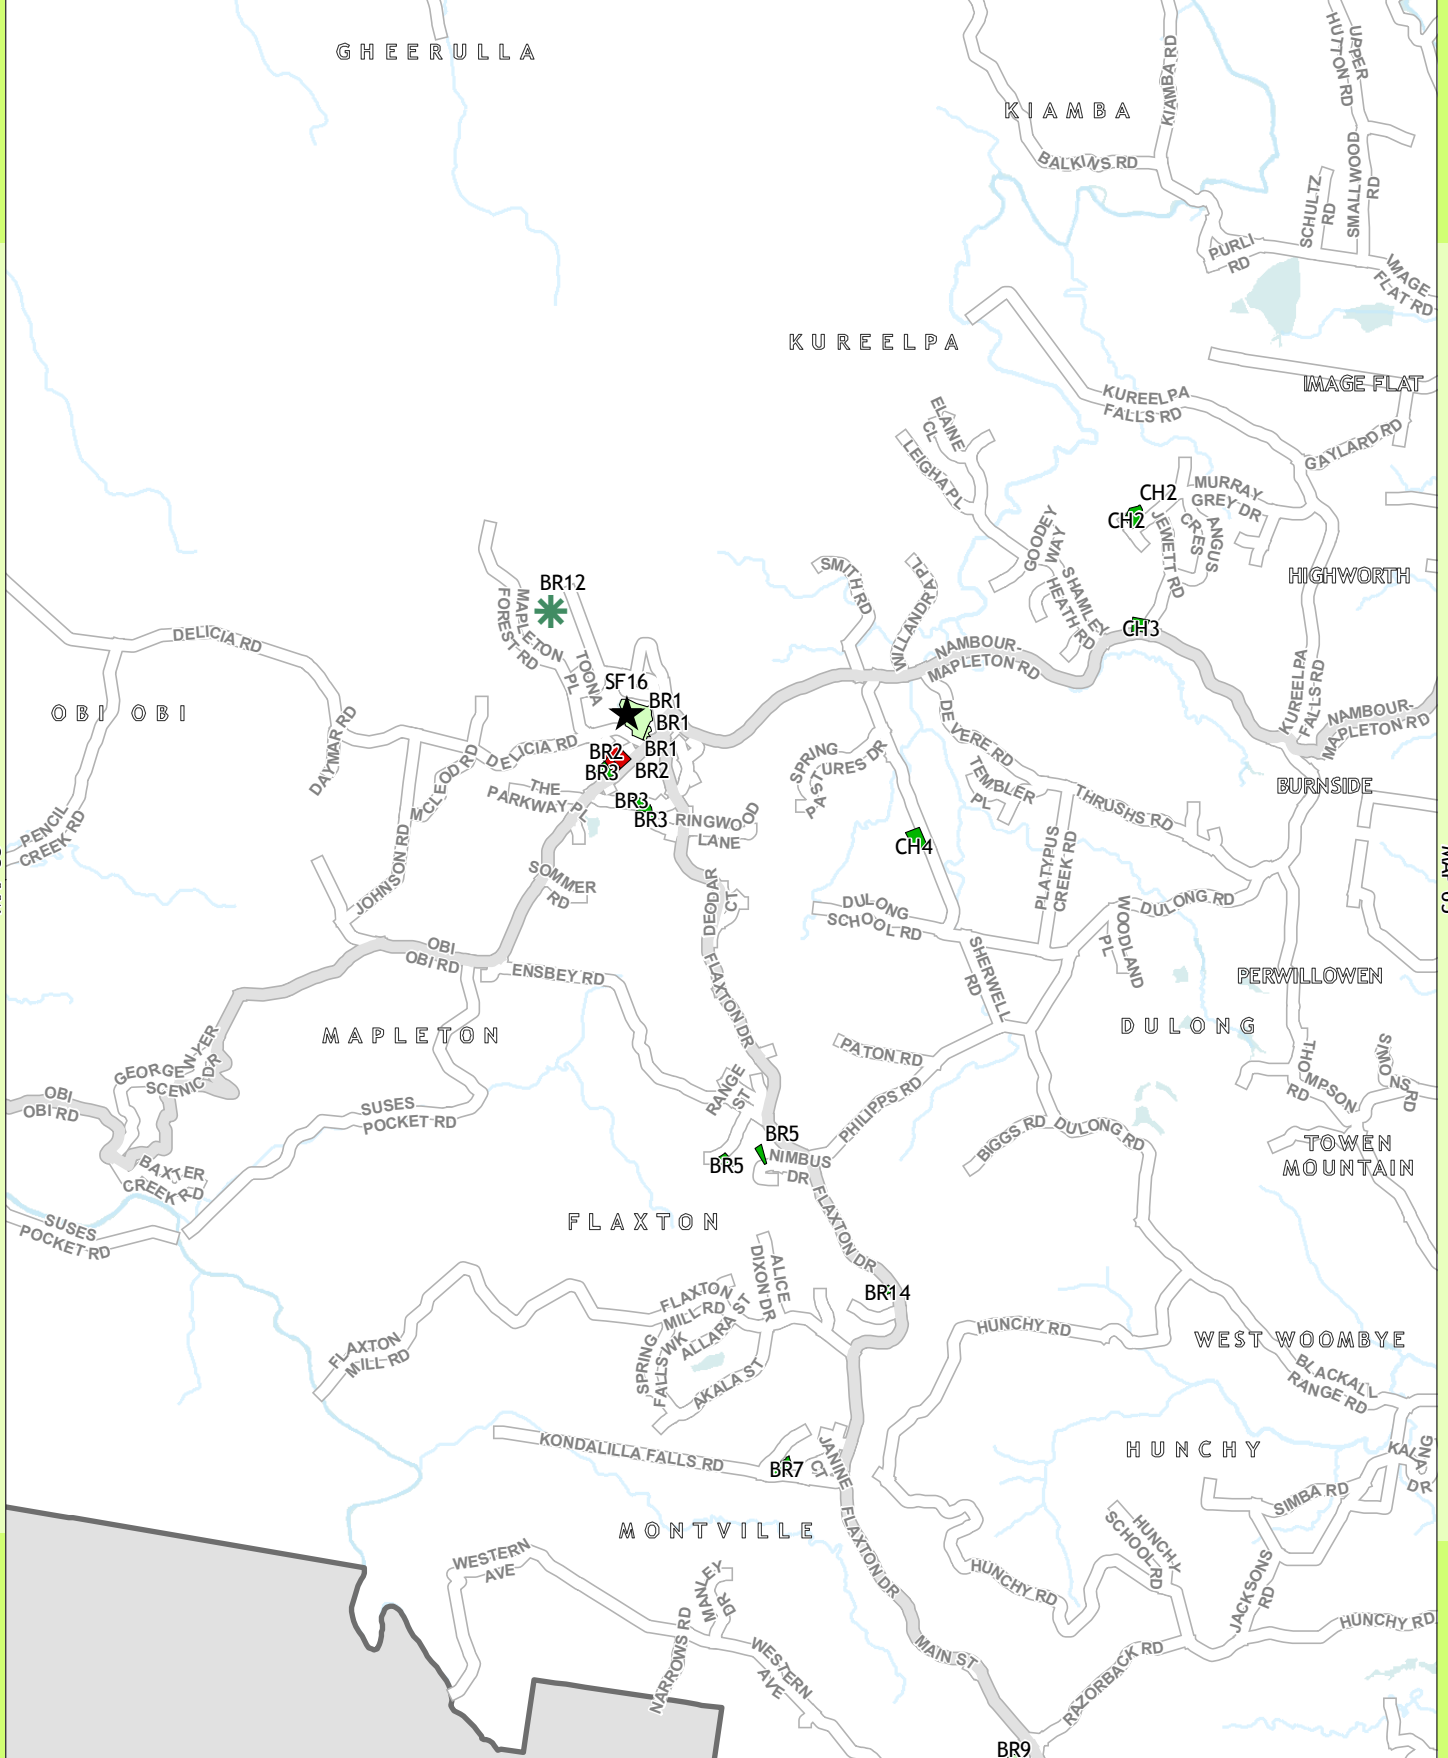

LOCALITY

MAP 53

MAP 65

1:53,680
At Paper Size A4

PROJECTION
MAP GRID OF AUSTRALIA, ZONE 56

- Existing and Future Parks (Location Specified)**
- Local Waterside
 - Local Recreation
 - District Sports
 - District Waterside
 - District Recreation
 - Shirewide Waterside
 - Shirewide Recreation
 - Shirewide Sports