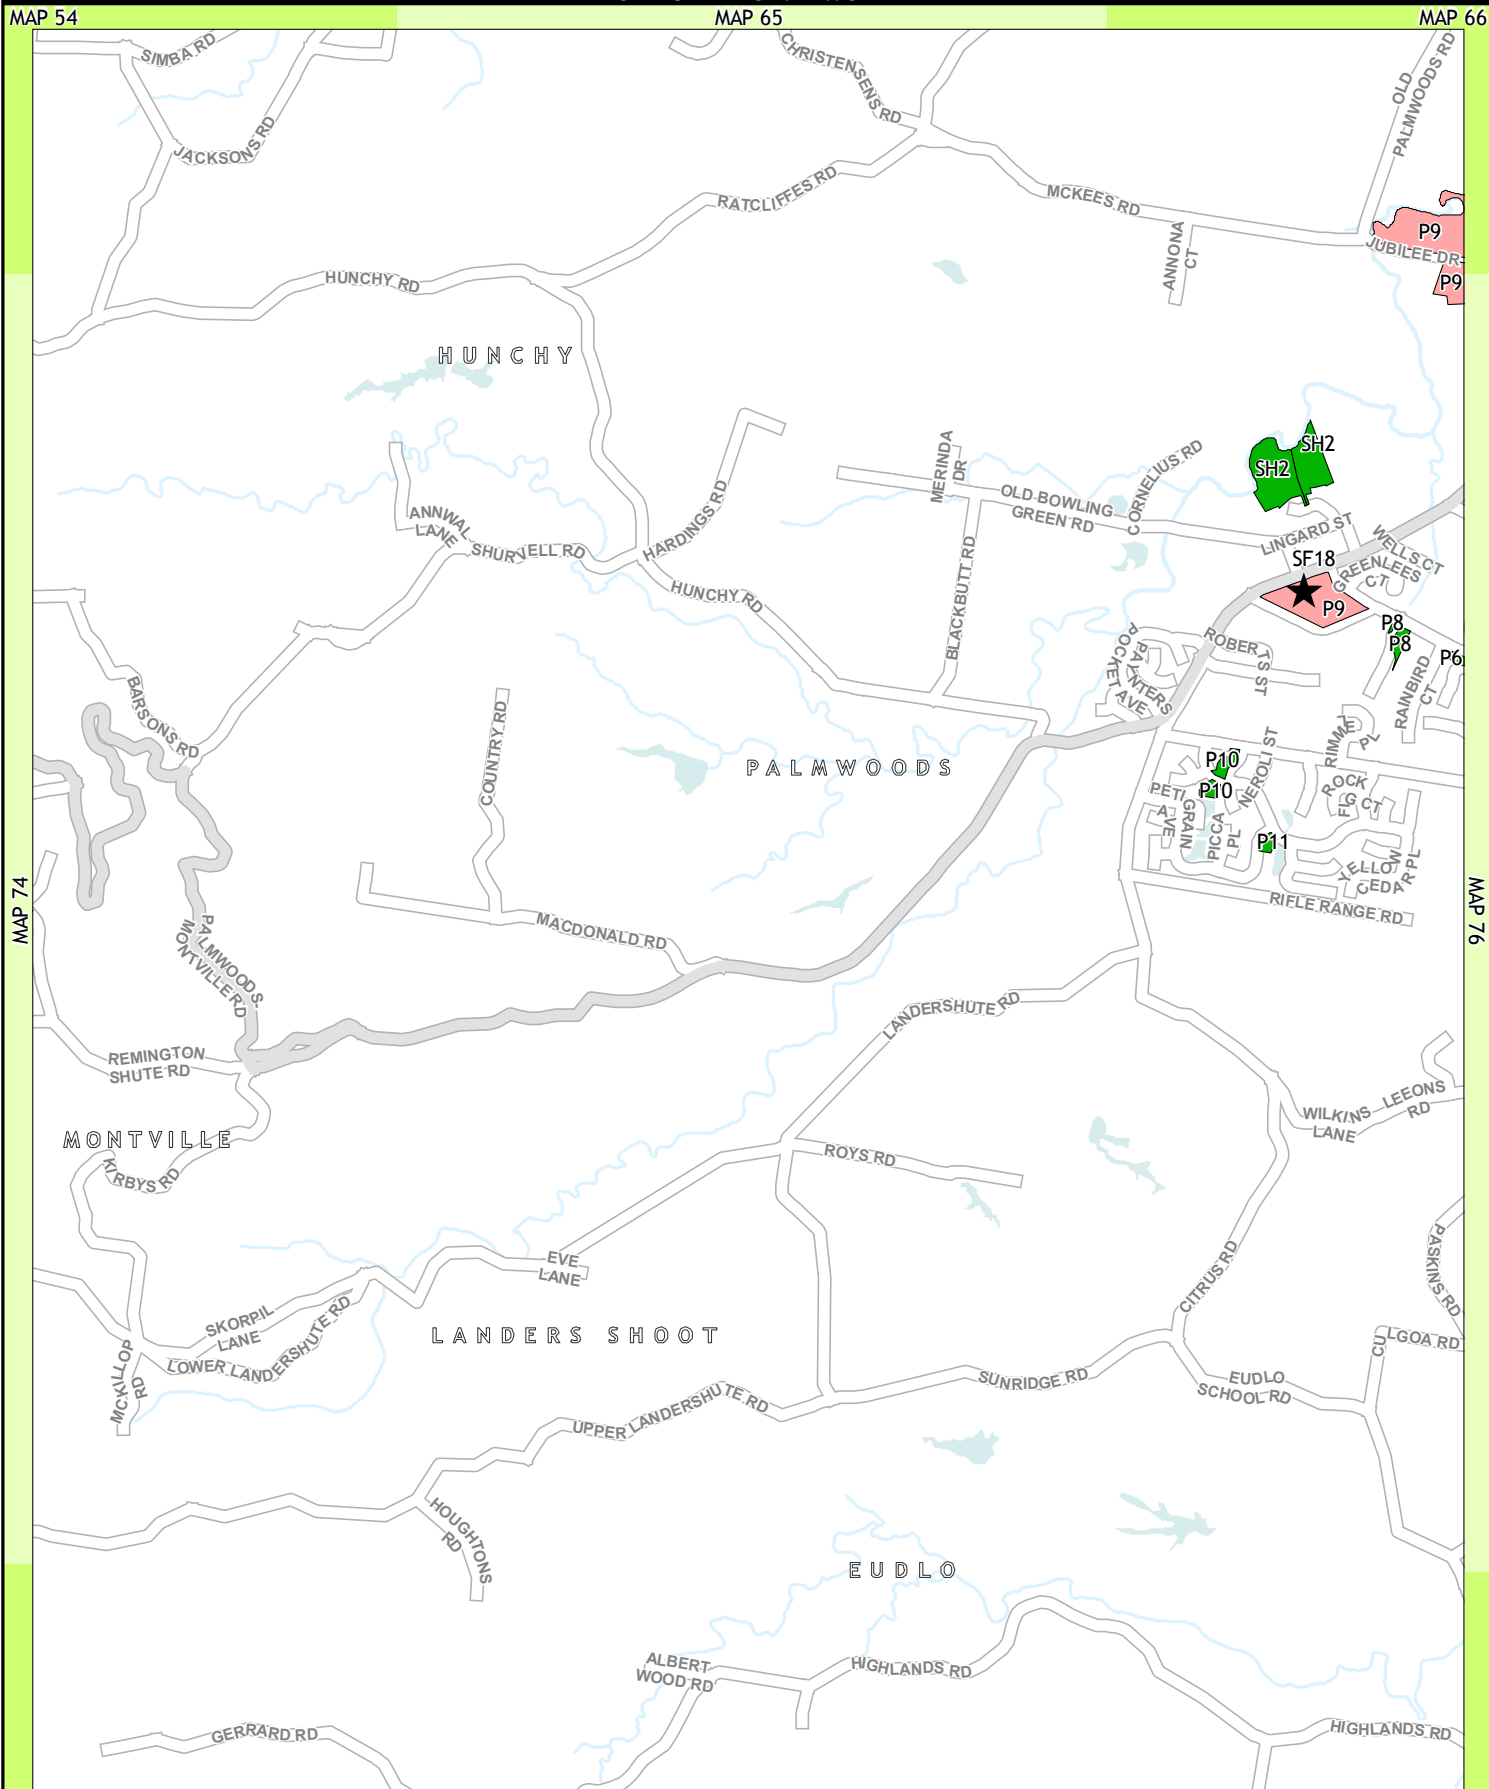

Legend

**Future Parks
(Location Unspecified)**

- ✱ Local Recreation
- ✱ District Sports
- ✱ District Recreation
- ✱ Shirewide Sports

Skate Facilities

- ★ Existing
- ★ Proposed

LOCALITY

GDA
1:26,840
At Paper Size A4