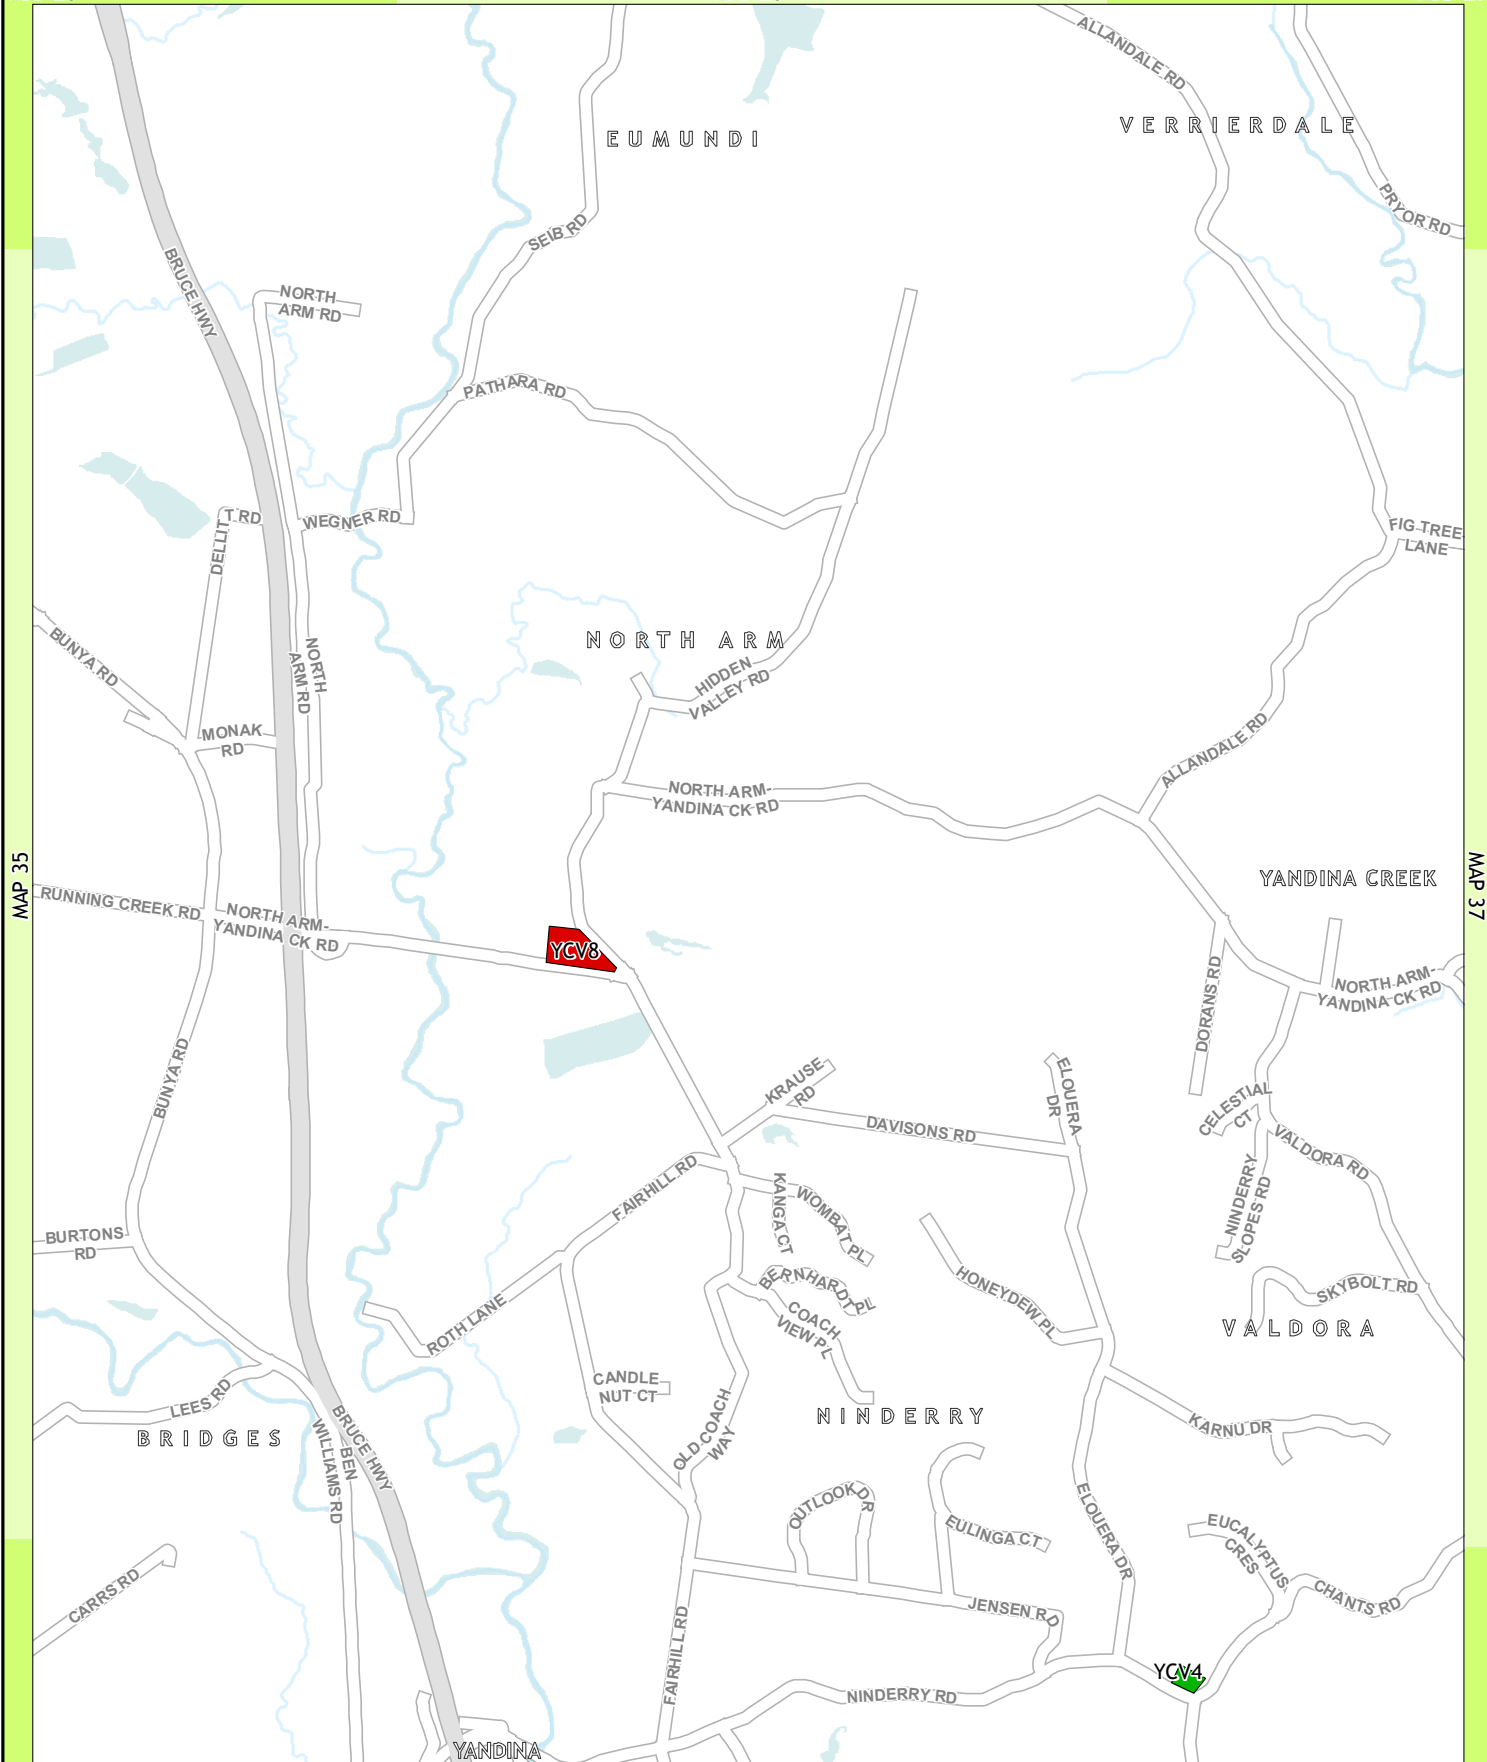

1:26,840
At Paper Size A4

PROJECTION
MAP GRID OF AUSTRALIA, ZONE 56

Legend

Existing and Future Parks (Location Specified) ■ Local Waterside ■ Local Recreation ■ District Sports ■ District Waterside ■ District Recreation ■ Shirewide Waterside ■ Shirewide Recreation ■ Shirewide Sports	Future Parks (Location Unspecified) ✱ Local Recreation ✱ District Sports ✱ District Recreation ✱ Shirewide Sports	Skate Facilities ★ Existing ★ Proposed

LOCALITY