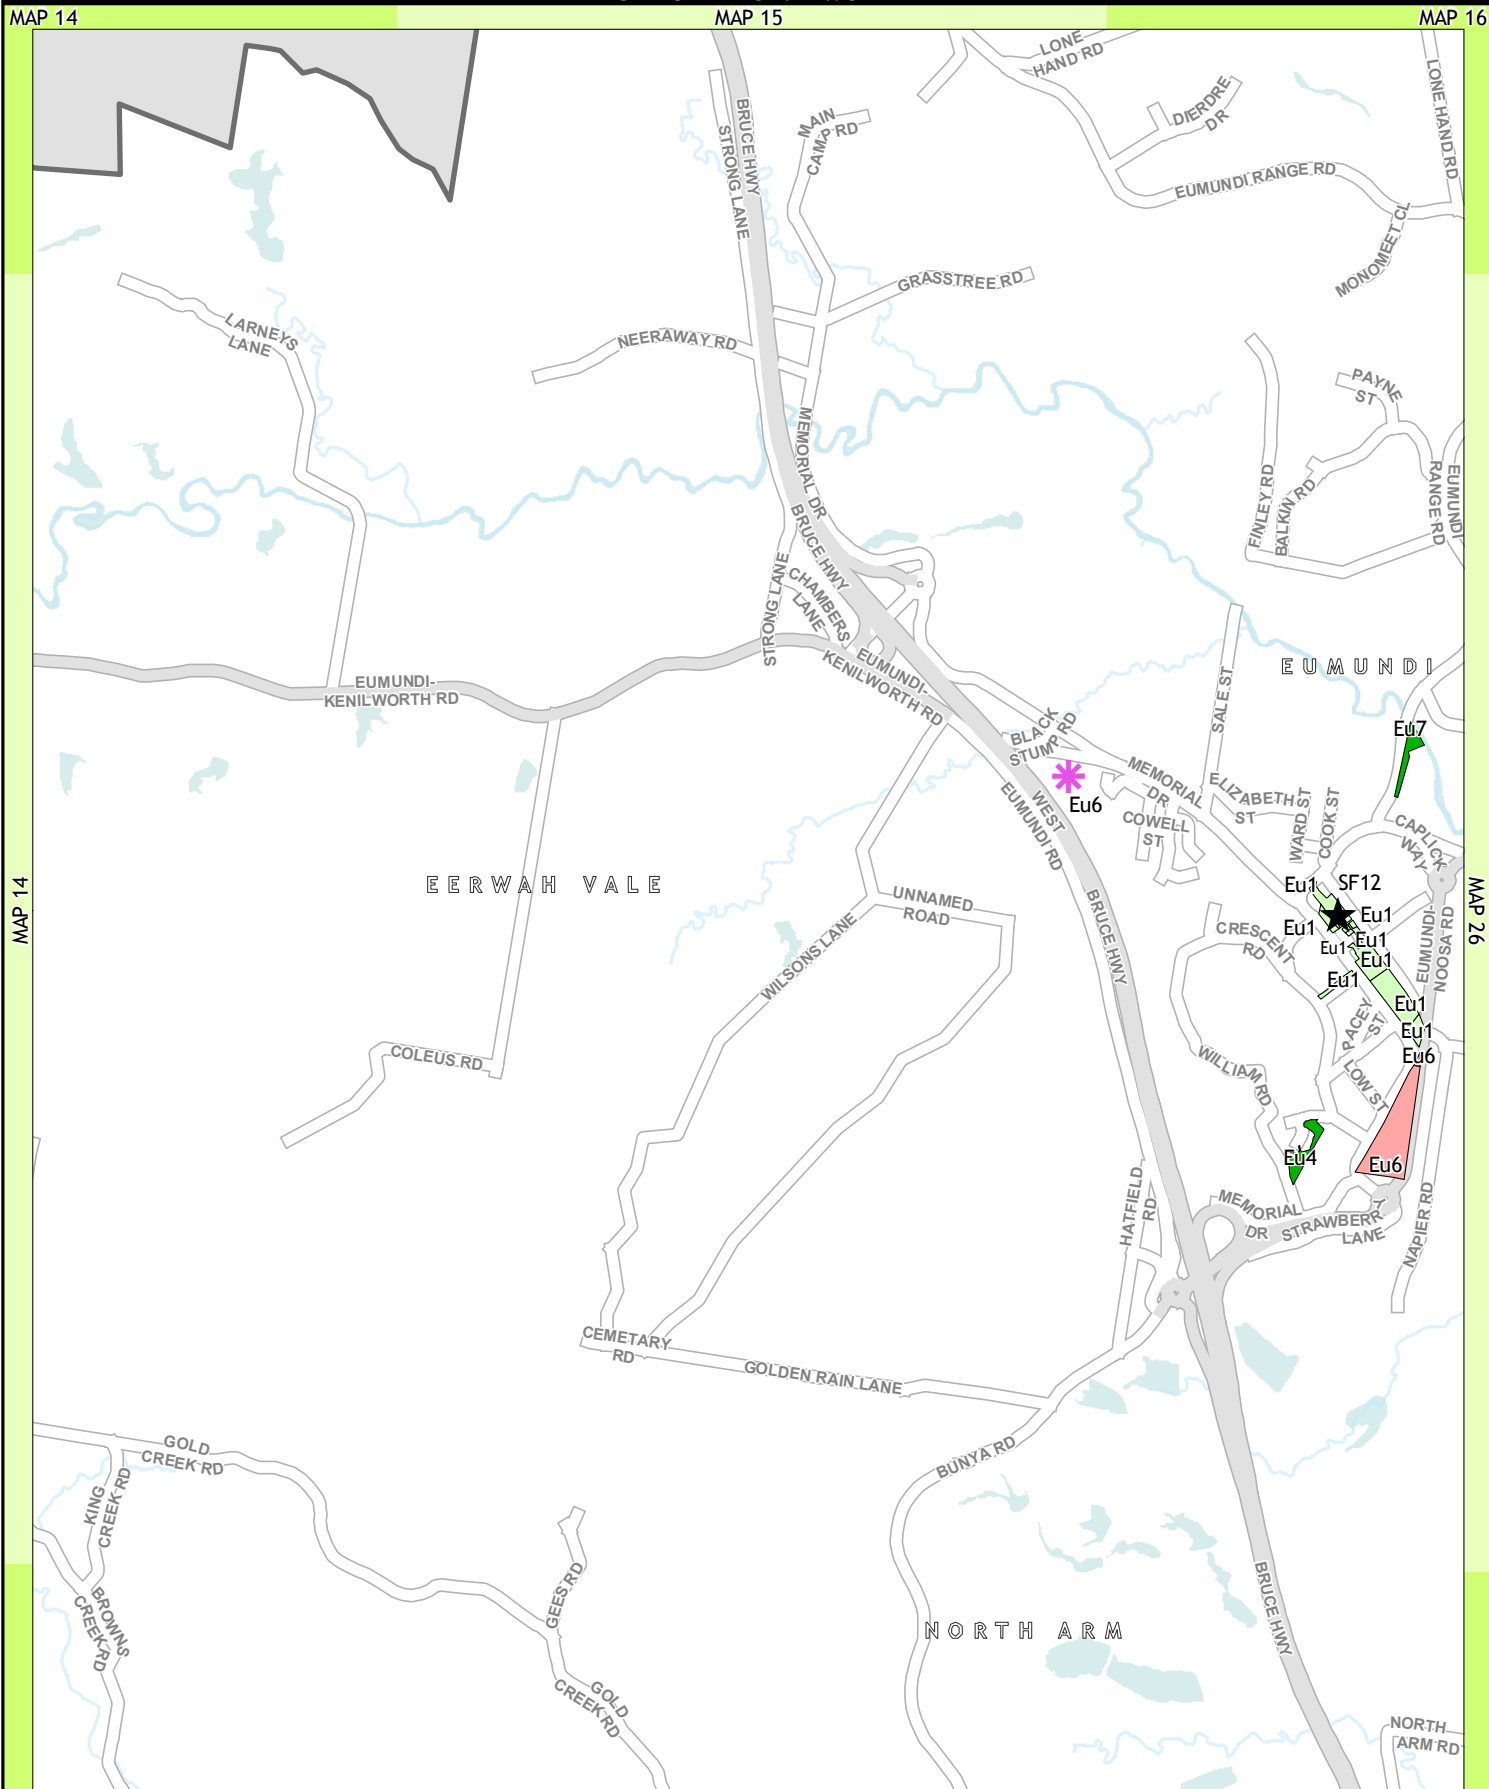

MAP 14 MAP 15 MAP 16 MAP 14 MAP 26 MAP 34 MAP 35 MAP 36

GDA
1:26,840
At Paper Size A4
0 100 200 400
Metres
PROJECTION
MAP GRID OF AUSTRALIA, ZONE 56

Existing and Future Parks (Location Specified)

- Local Waterside
- Local Recreation
- District Sports
- District Waterside
- District Recreation
- Shirewide Waterside
- Shirewide Recreation
- Shirewide Sports

Legend

Future Parks (Location Unspecified)

- ★ Local Recreation
- ★ District Sports
- ★ District Recreation
- ★ Shirewide Sports

Skate Facilities

- ★ Existing
- ★ Proposed

LOCALITY