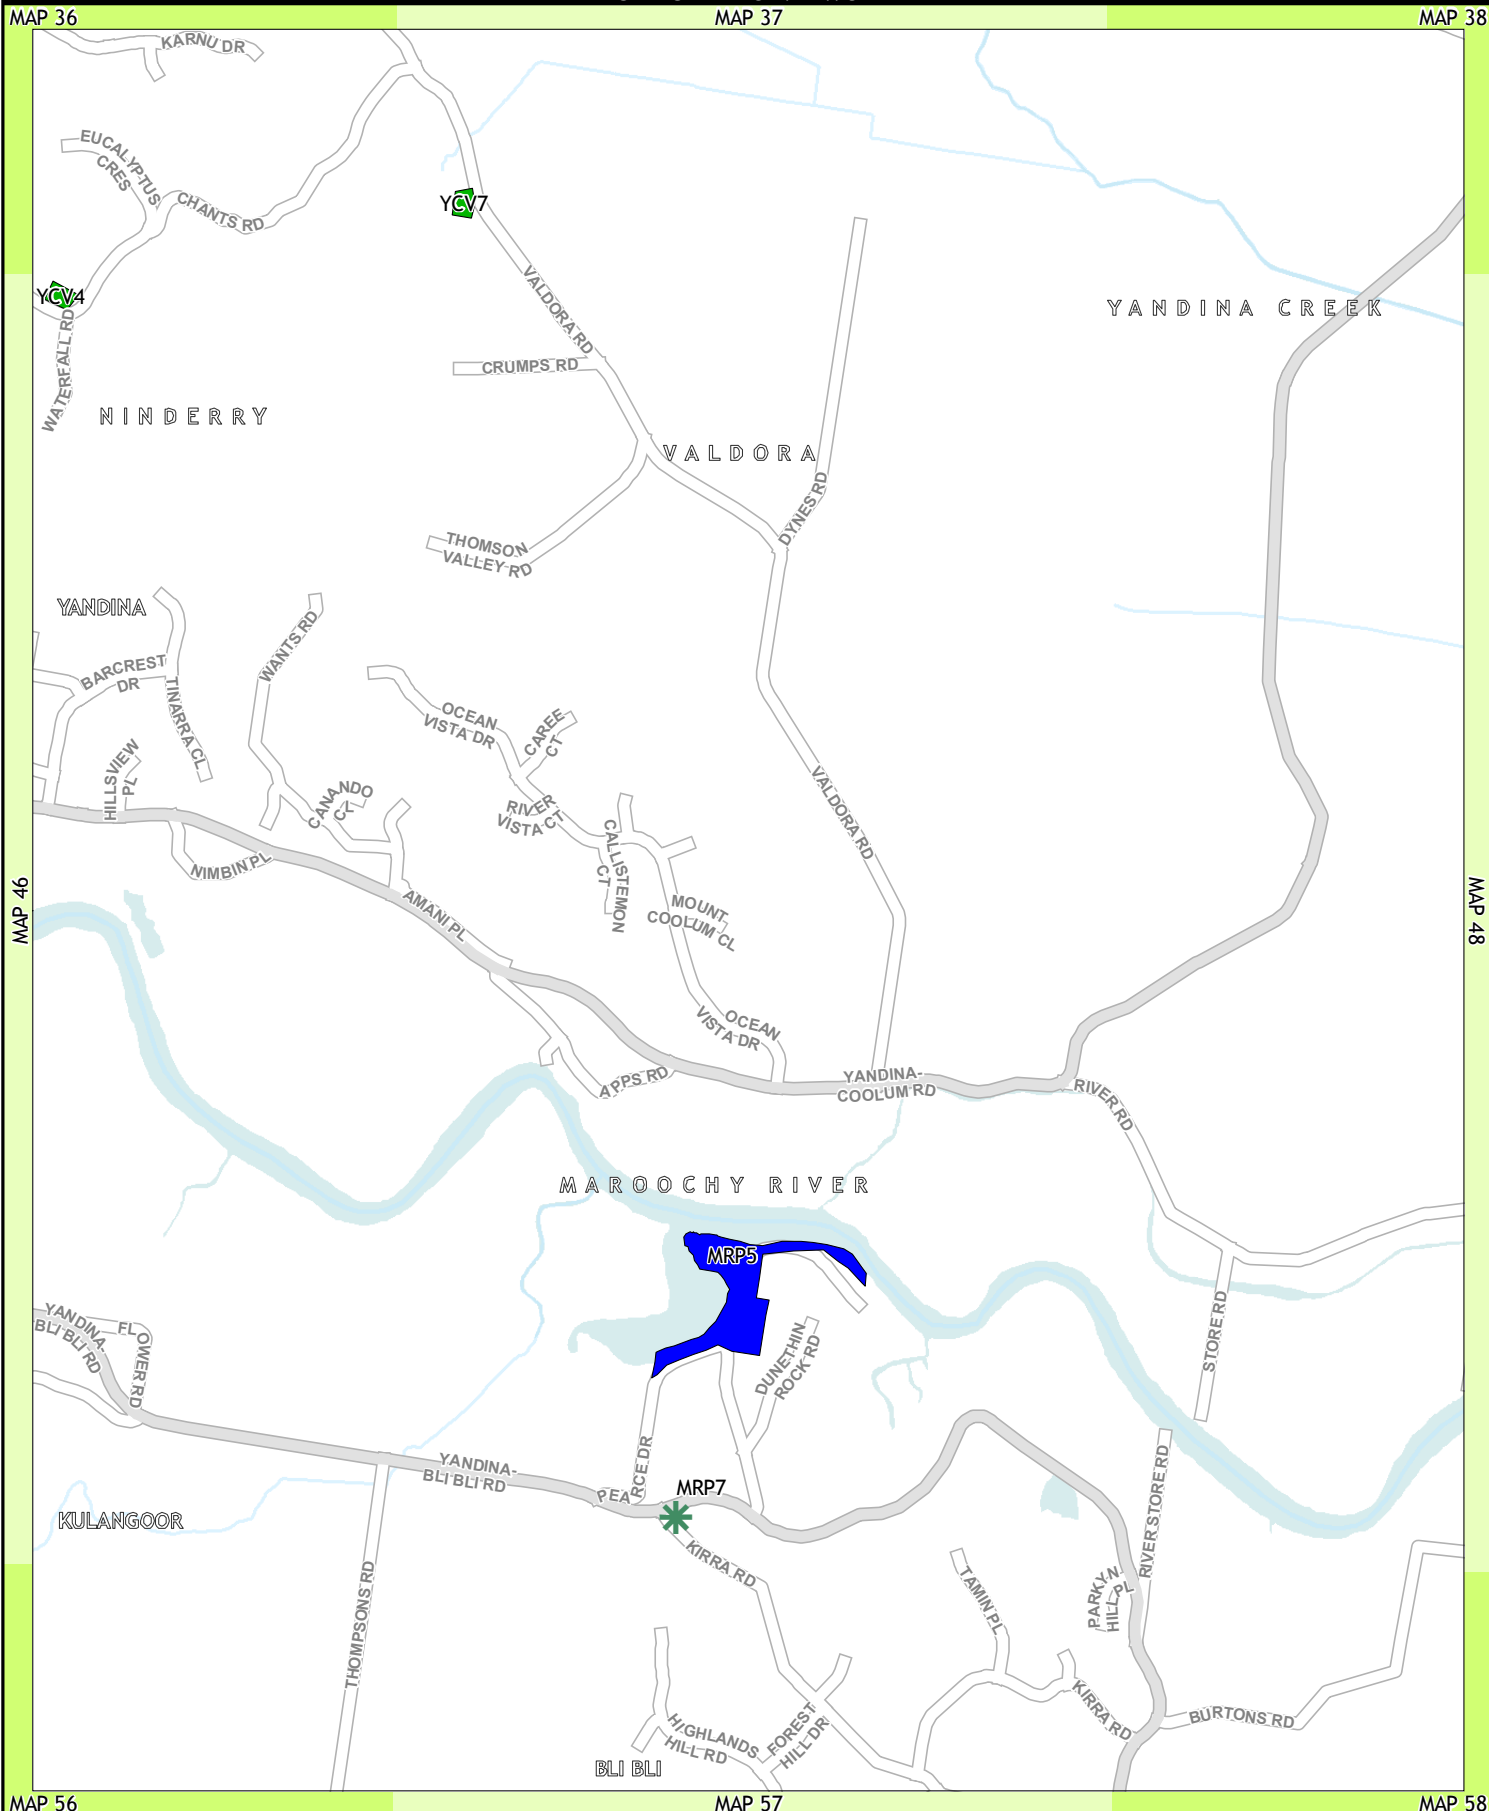

GDA
1:26,840
At Paper Size A4

PROJECTION
MAP GRID OF AUSTRALIA, ZONE 56

Legend

Existing and Future Parks (Location Specified)	Future Parks (Location Unspecified)
■ Local Waterside	★ Local Recreation
■ Local Recreation	★ District Sports
■ District Sports	★ District Recreation
■ District Waterside	★ Shirewide Sports
■ District Recreation	
■ Shirewide Waterside	
■ Shirewide Recreation	
■ Shirewide Sports	

Skate Facilities

★ Existing
★ Proposed

LOCALITY