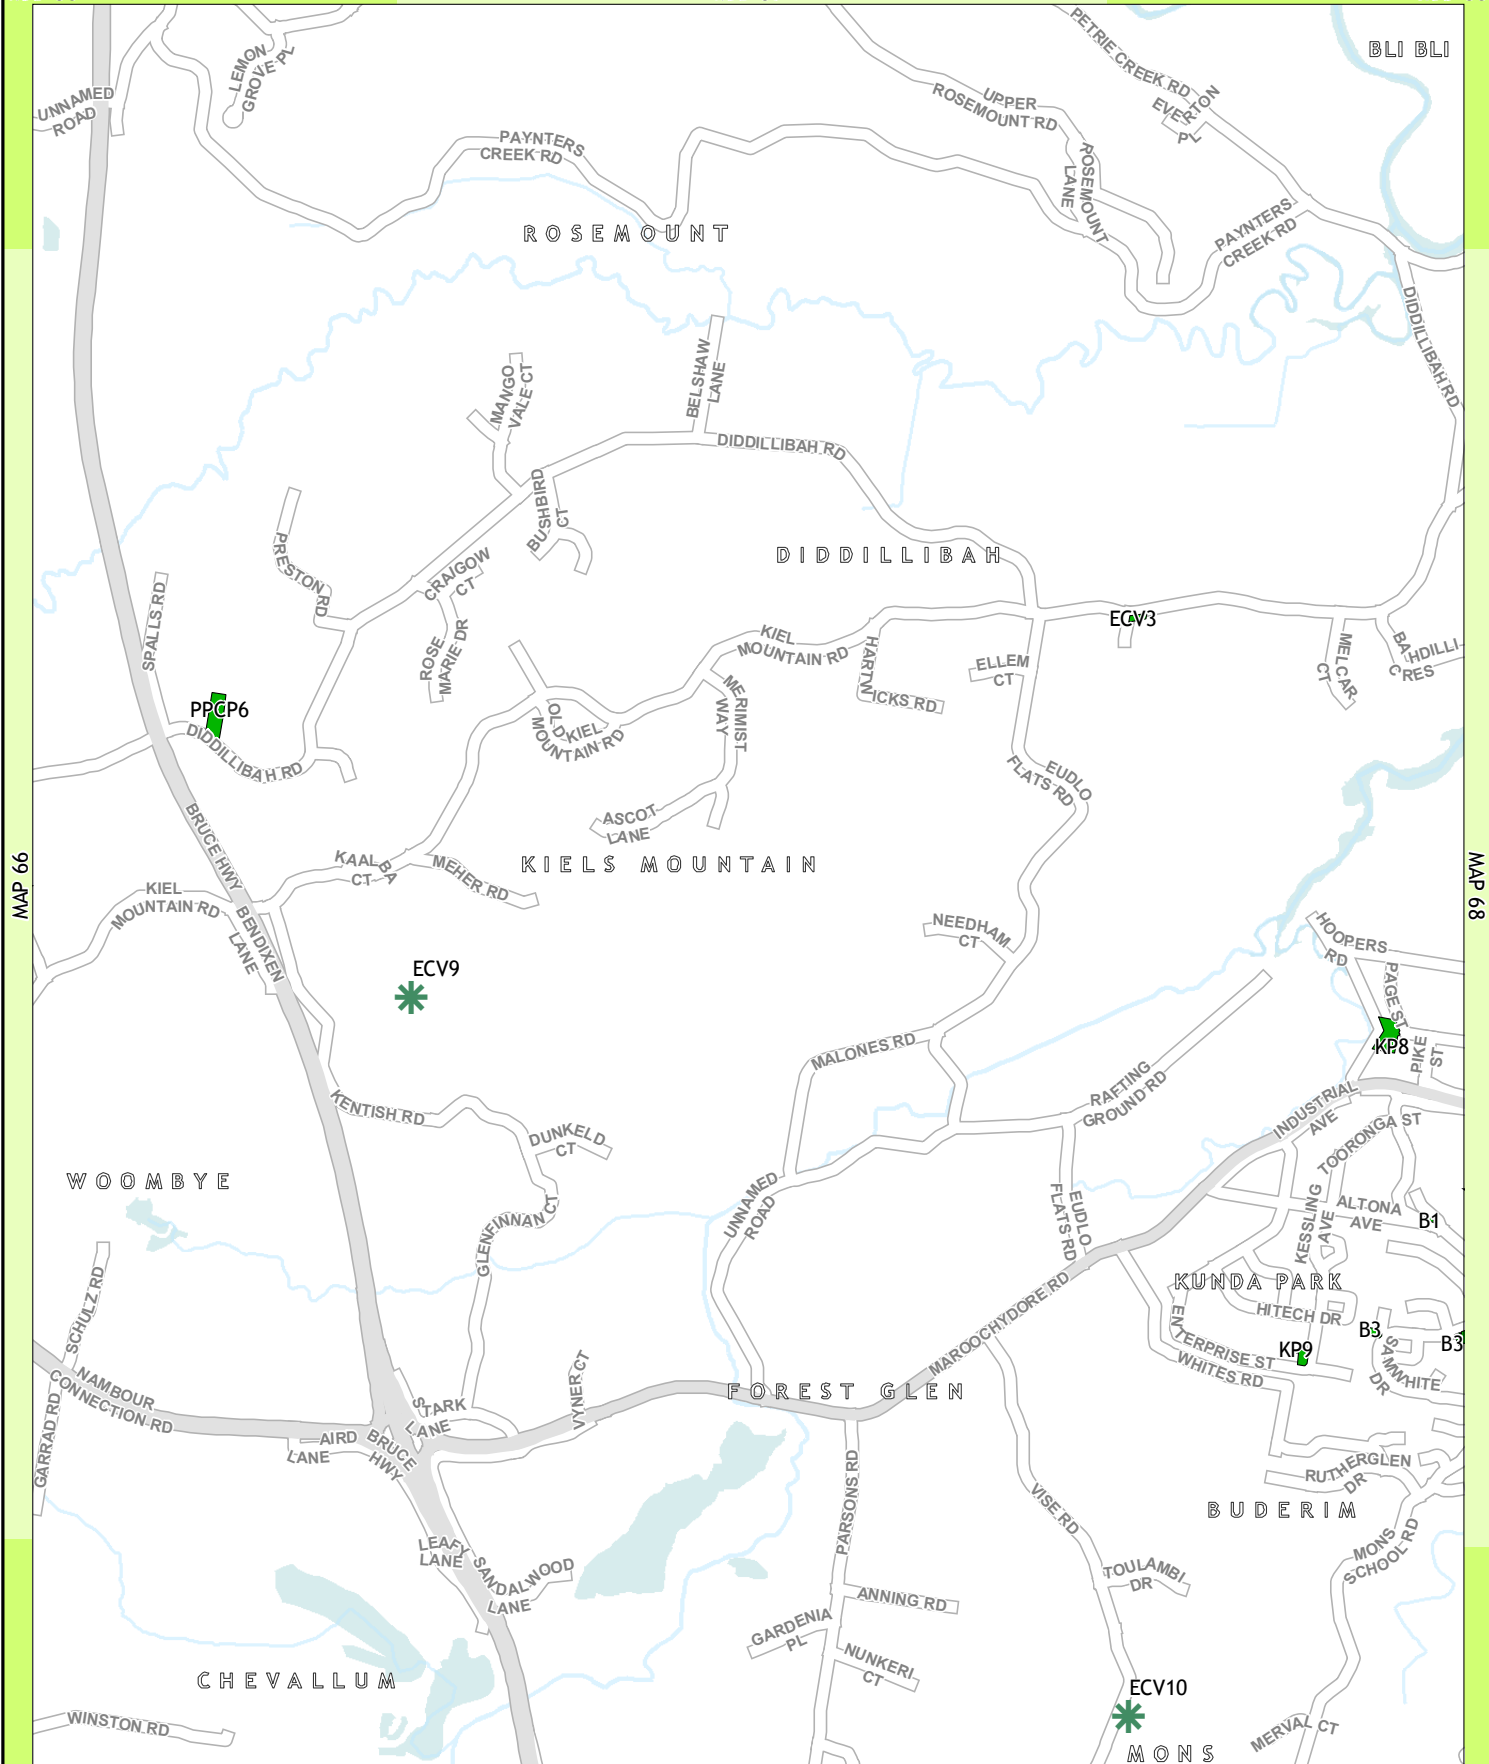

GDA
1:26,840
At Paper Size A4

PROJECTION
MAP GRID OF AUSTRALIA, ZONE 56

Legend

Existing and Future Parks (Location Specified)	Future Parks (Location Unspecified)	Skate Facilities
Local Waterside	Local Recreation	Existing
District Sports	District Sports	Proposed
District Waterside	District Recreation	
District Recreation	Shirewide Sports	
Shirewide Waterside		
Shirewide Recreation		
Shirewide Sports		

LOCALITY