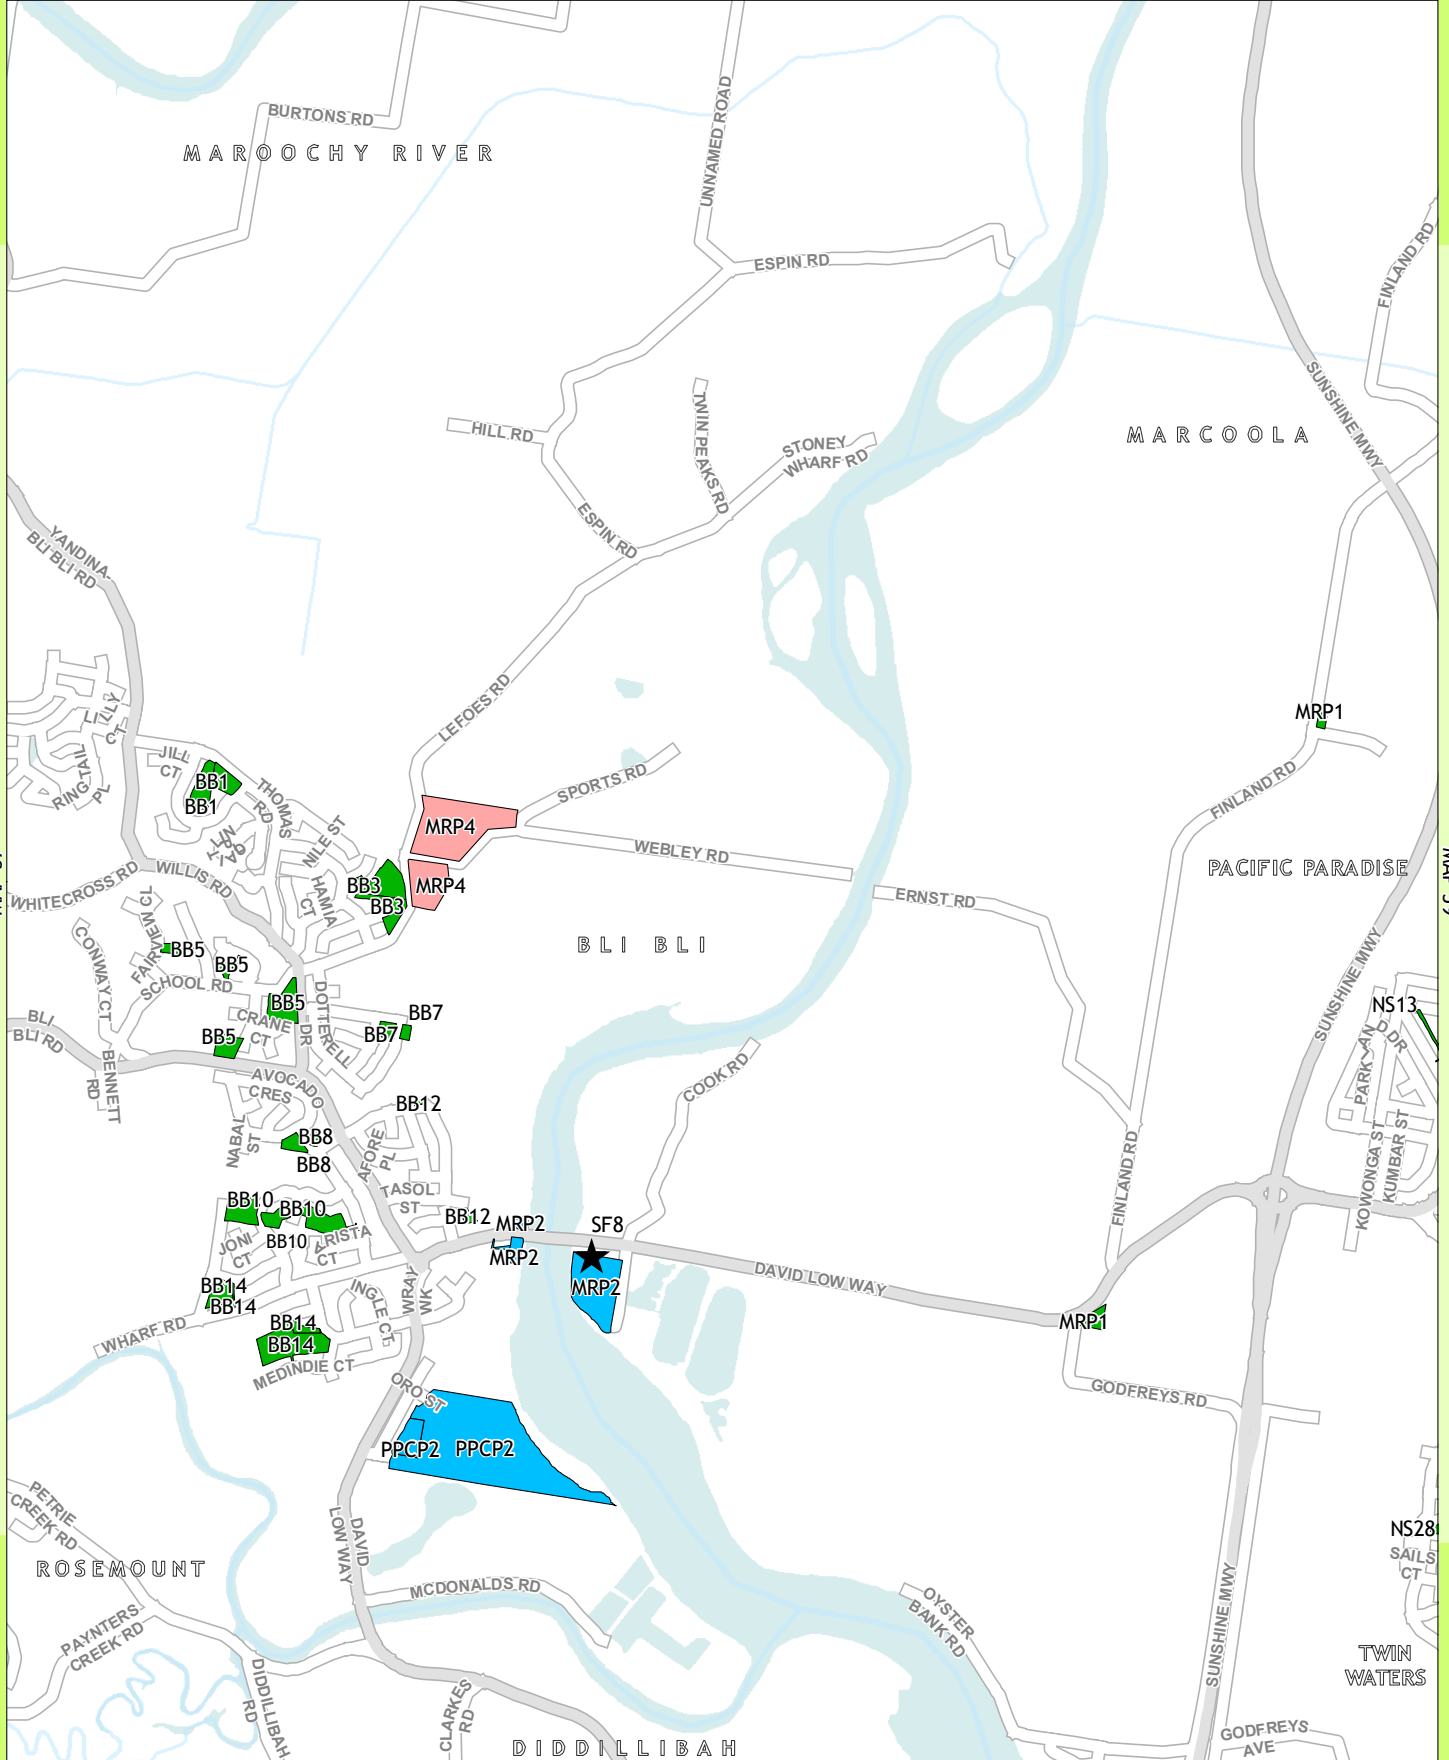

GDA
1:26,840
At Paper Size A4
0 100 200 400
Metres
PROJECTION
MAP GRID OF AUSTRALIA, ZONE 56

**Existing and Future Parks
(Location Specified)**

- Local Waterside
- Local Recreation
- District Sports
- District Waterside
- District Recreation
- Shirewide Waterside
- Shirewide Recreation
- Shirewide Sports

Legend

**Future Parks
(Location Unspecified)**

- ✱ Local Recreation
- ✱ District Sports
- ✱ District Recreation
- ✱ Shirewide Sports

Skate Facilities

- ★ Existing
- ★ Proposed

LOCALITY