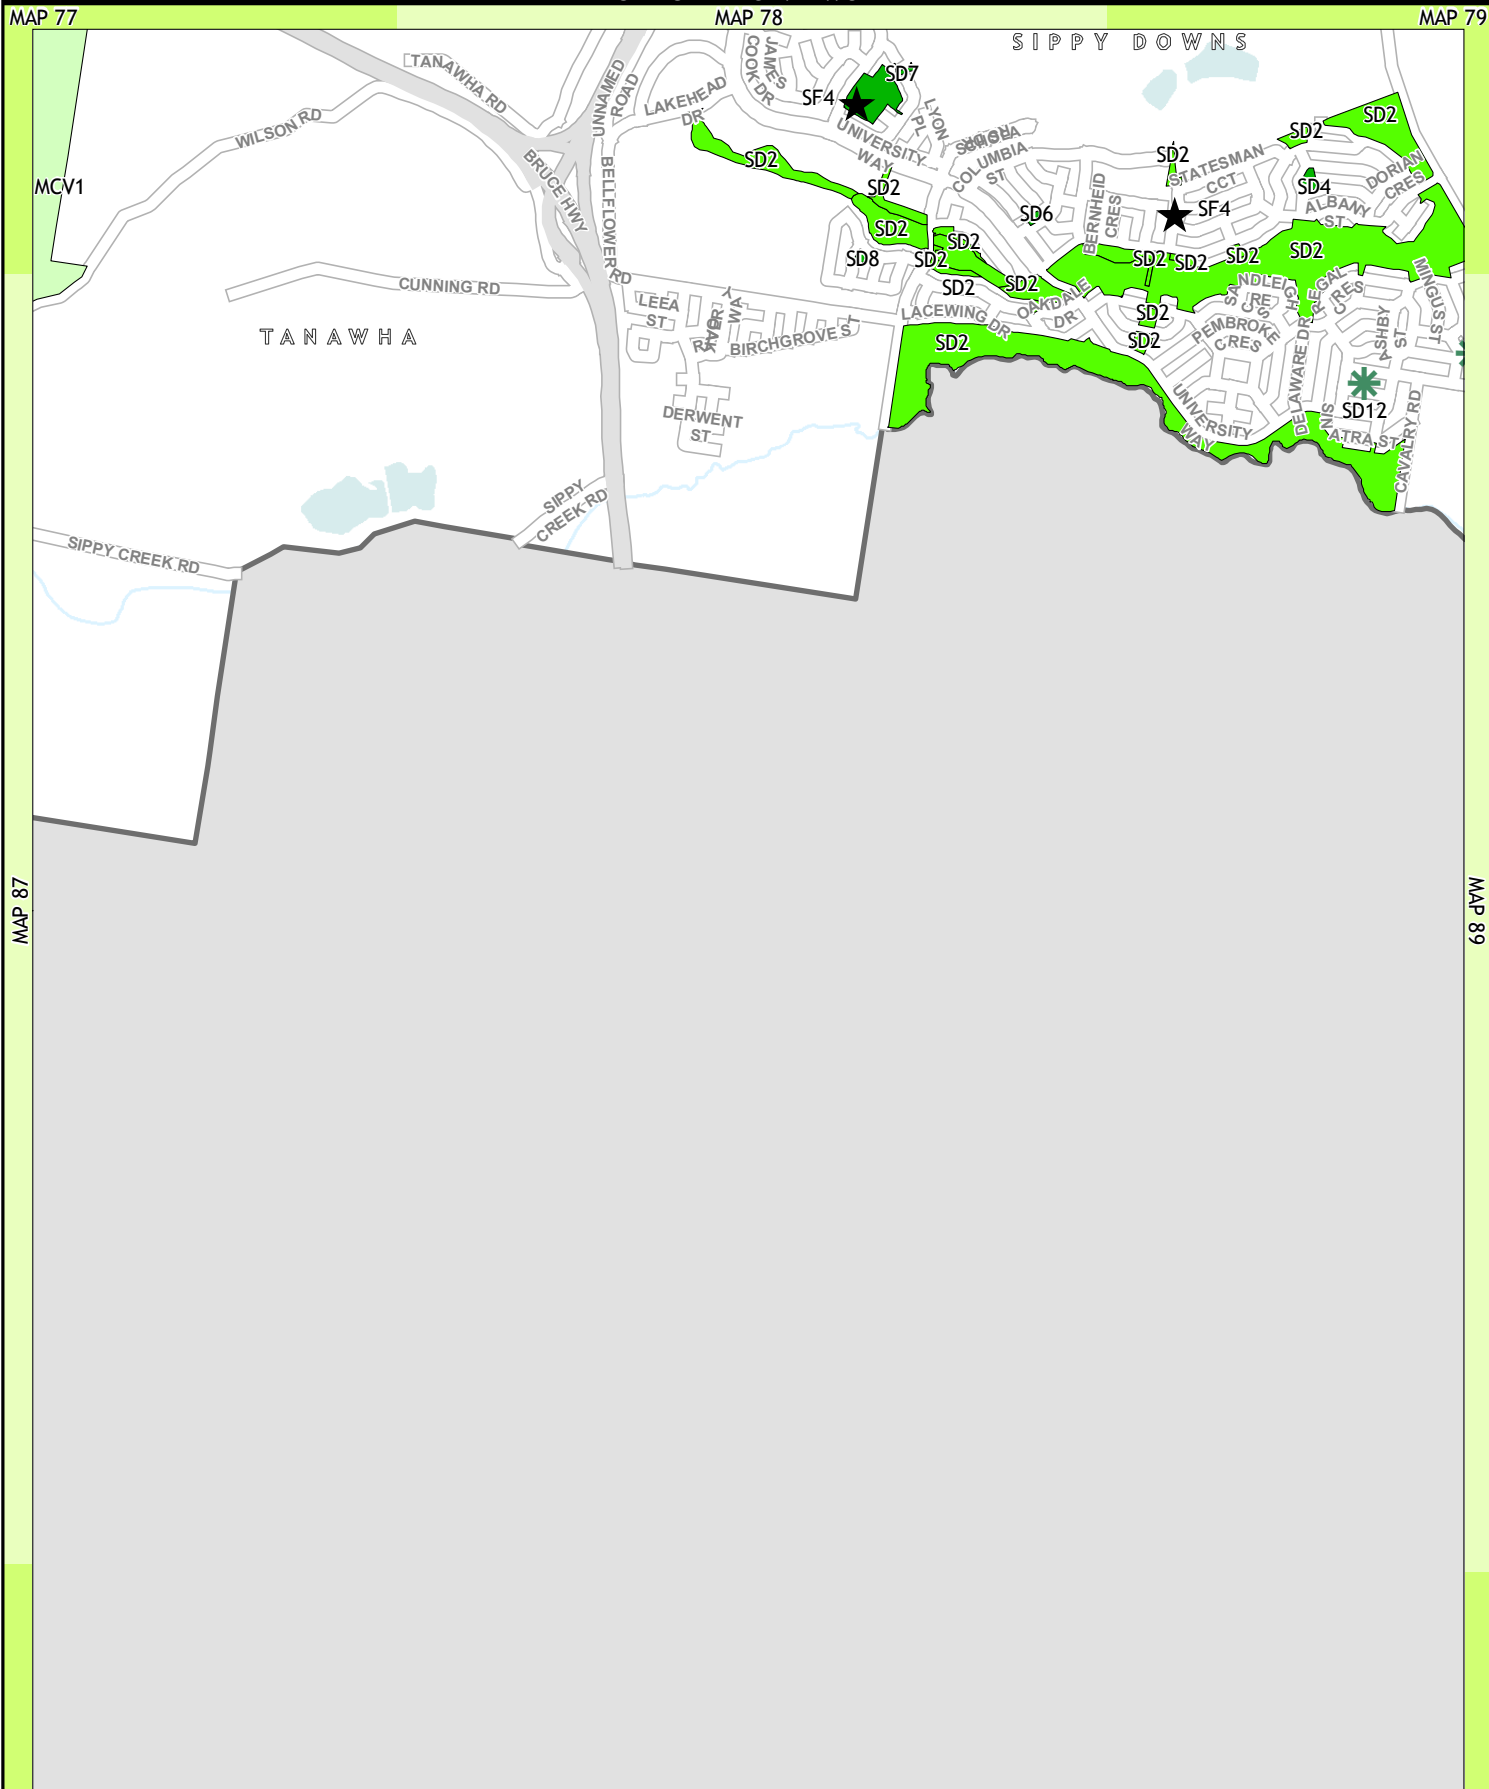

GDA
1:26,840
At Paper Size A4
0 100 200 400
Metres

PROJECTION
MAP GRID OF AUSTRALIA, ZONE 56

Existing and Future Parks (Location Specified)

- Local Waterside
- Local Recreation
- District Sports
- District Waterside
- District Recreation
- Shirewide Waterside
- Shirewide Recreation
- Shirewide Sports

Legend

Future Parks (Location Unspecified)

- ★ Local Recreation
- ★ District Sports
- ★ District Recreation
- ★ Shirewide Sports

Skate Facilities

- ★ Existing
- ★ Proposed

LOCALITY