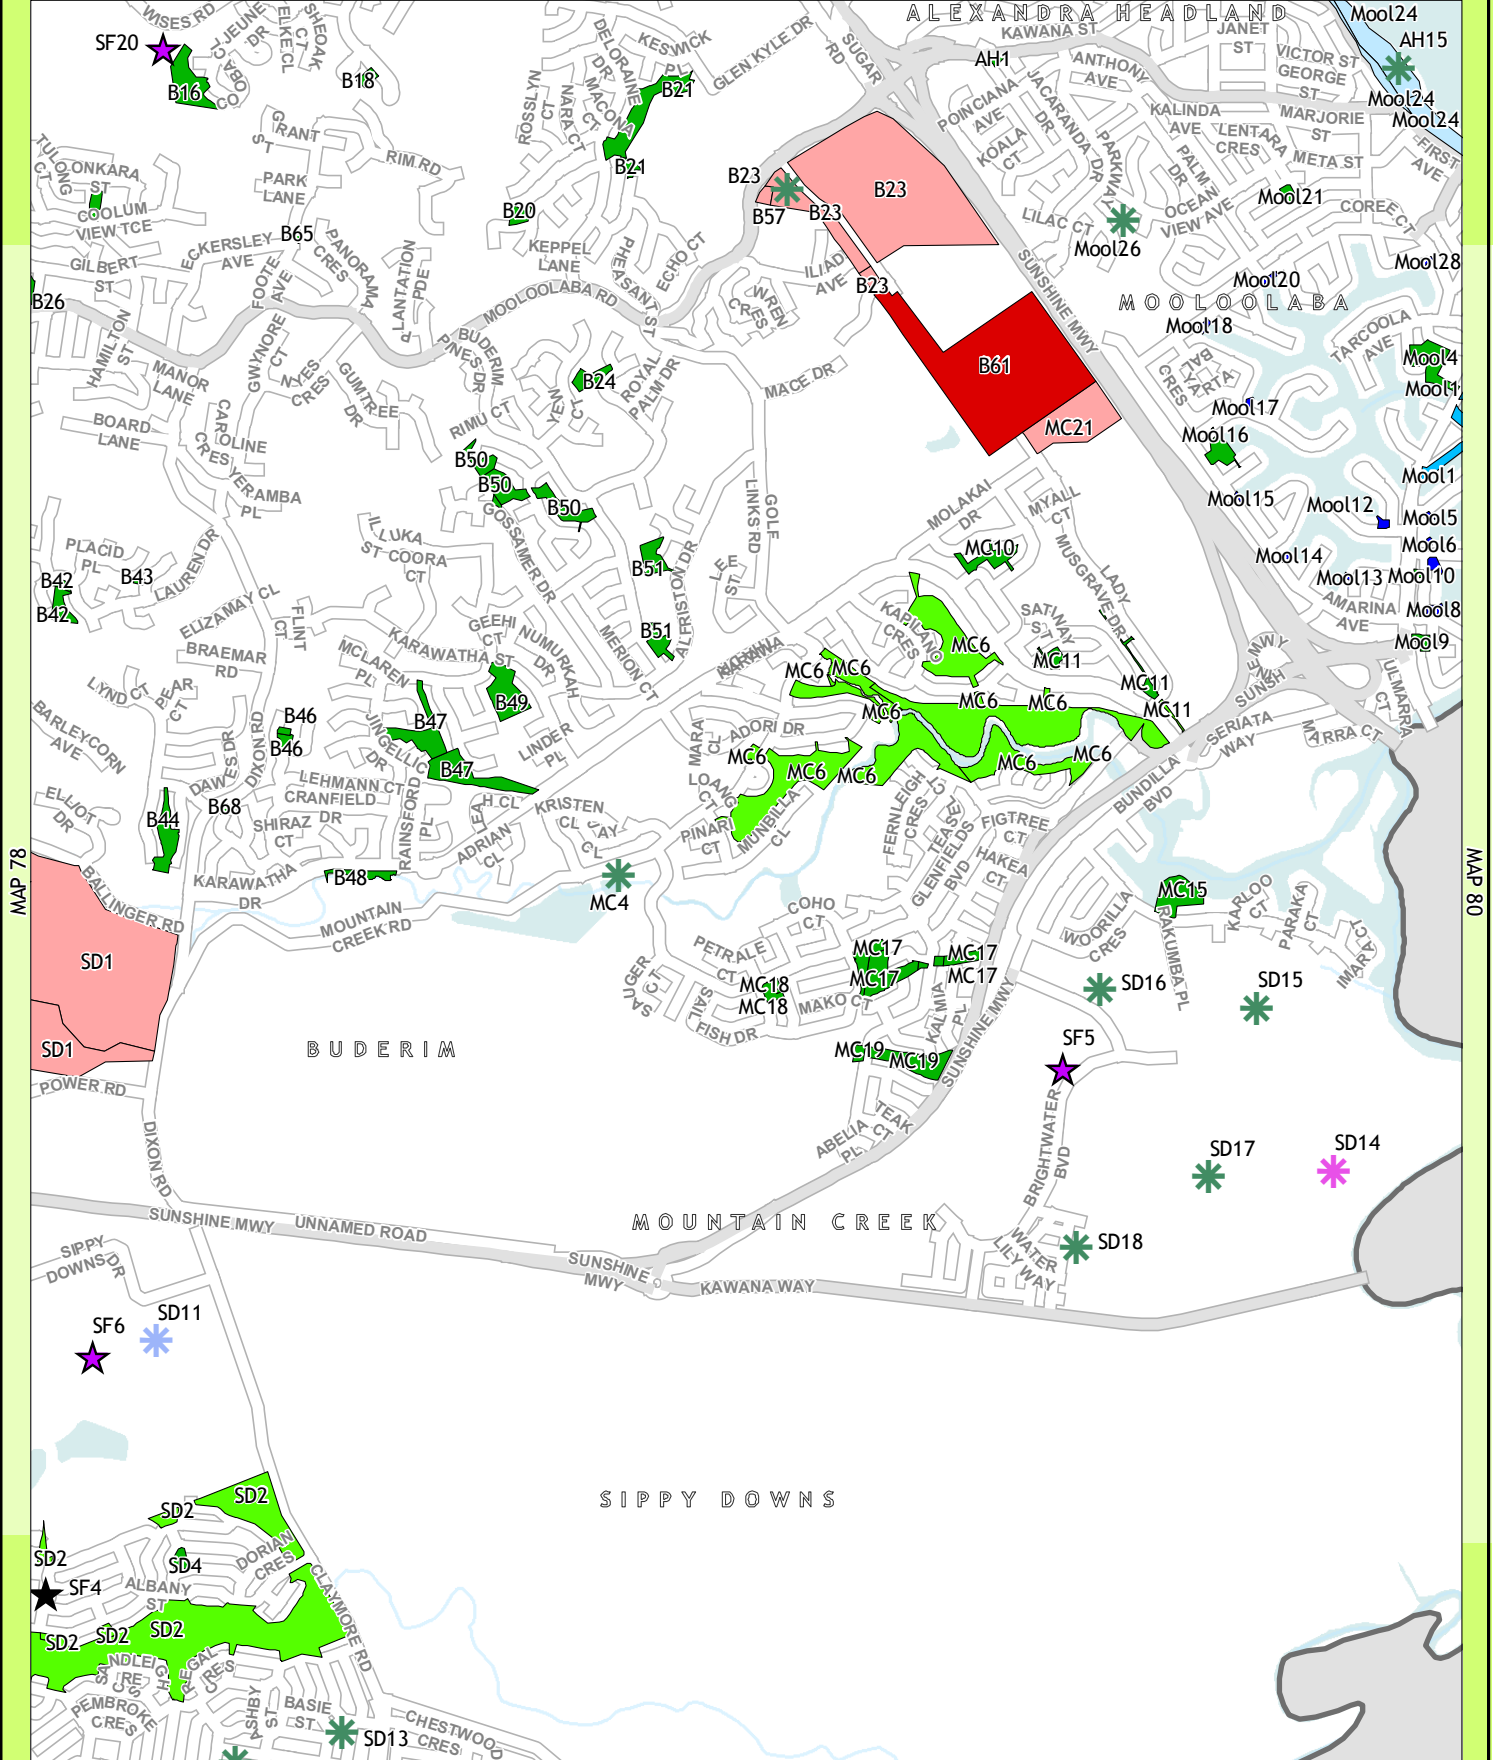

GDA
1:26,840
At Paper Size A4

PROJECTION
MAP GRID OF AUSTRALIA, ZONE 56

Legend

Existing and Future Parks (Location Specified)	Future Parks (Location Unspecified)	Skate Facilities
Local Waterside	Local Recreation	Existing
Local Recreation	District Sports	Proposed
District Sports	District Recreation	
District Waterside	Shirewide Sports	
District Recreation		
Shirewide Waterside		
Shirewide Recreation		
Shirewide Sports		

LOCALITY