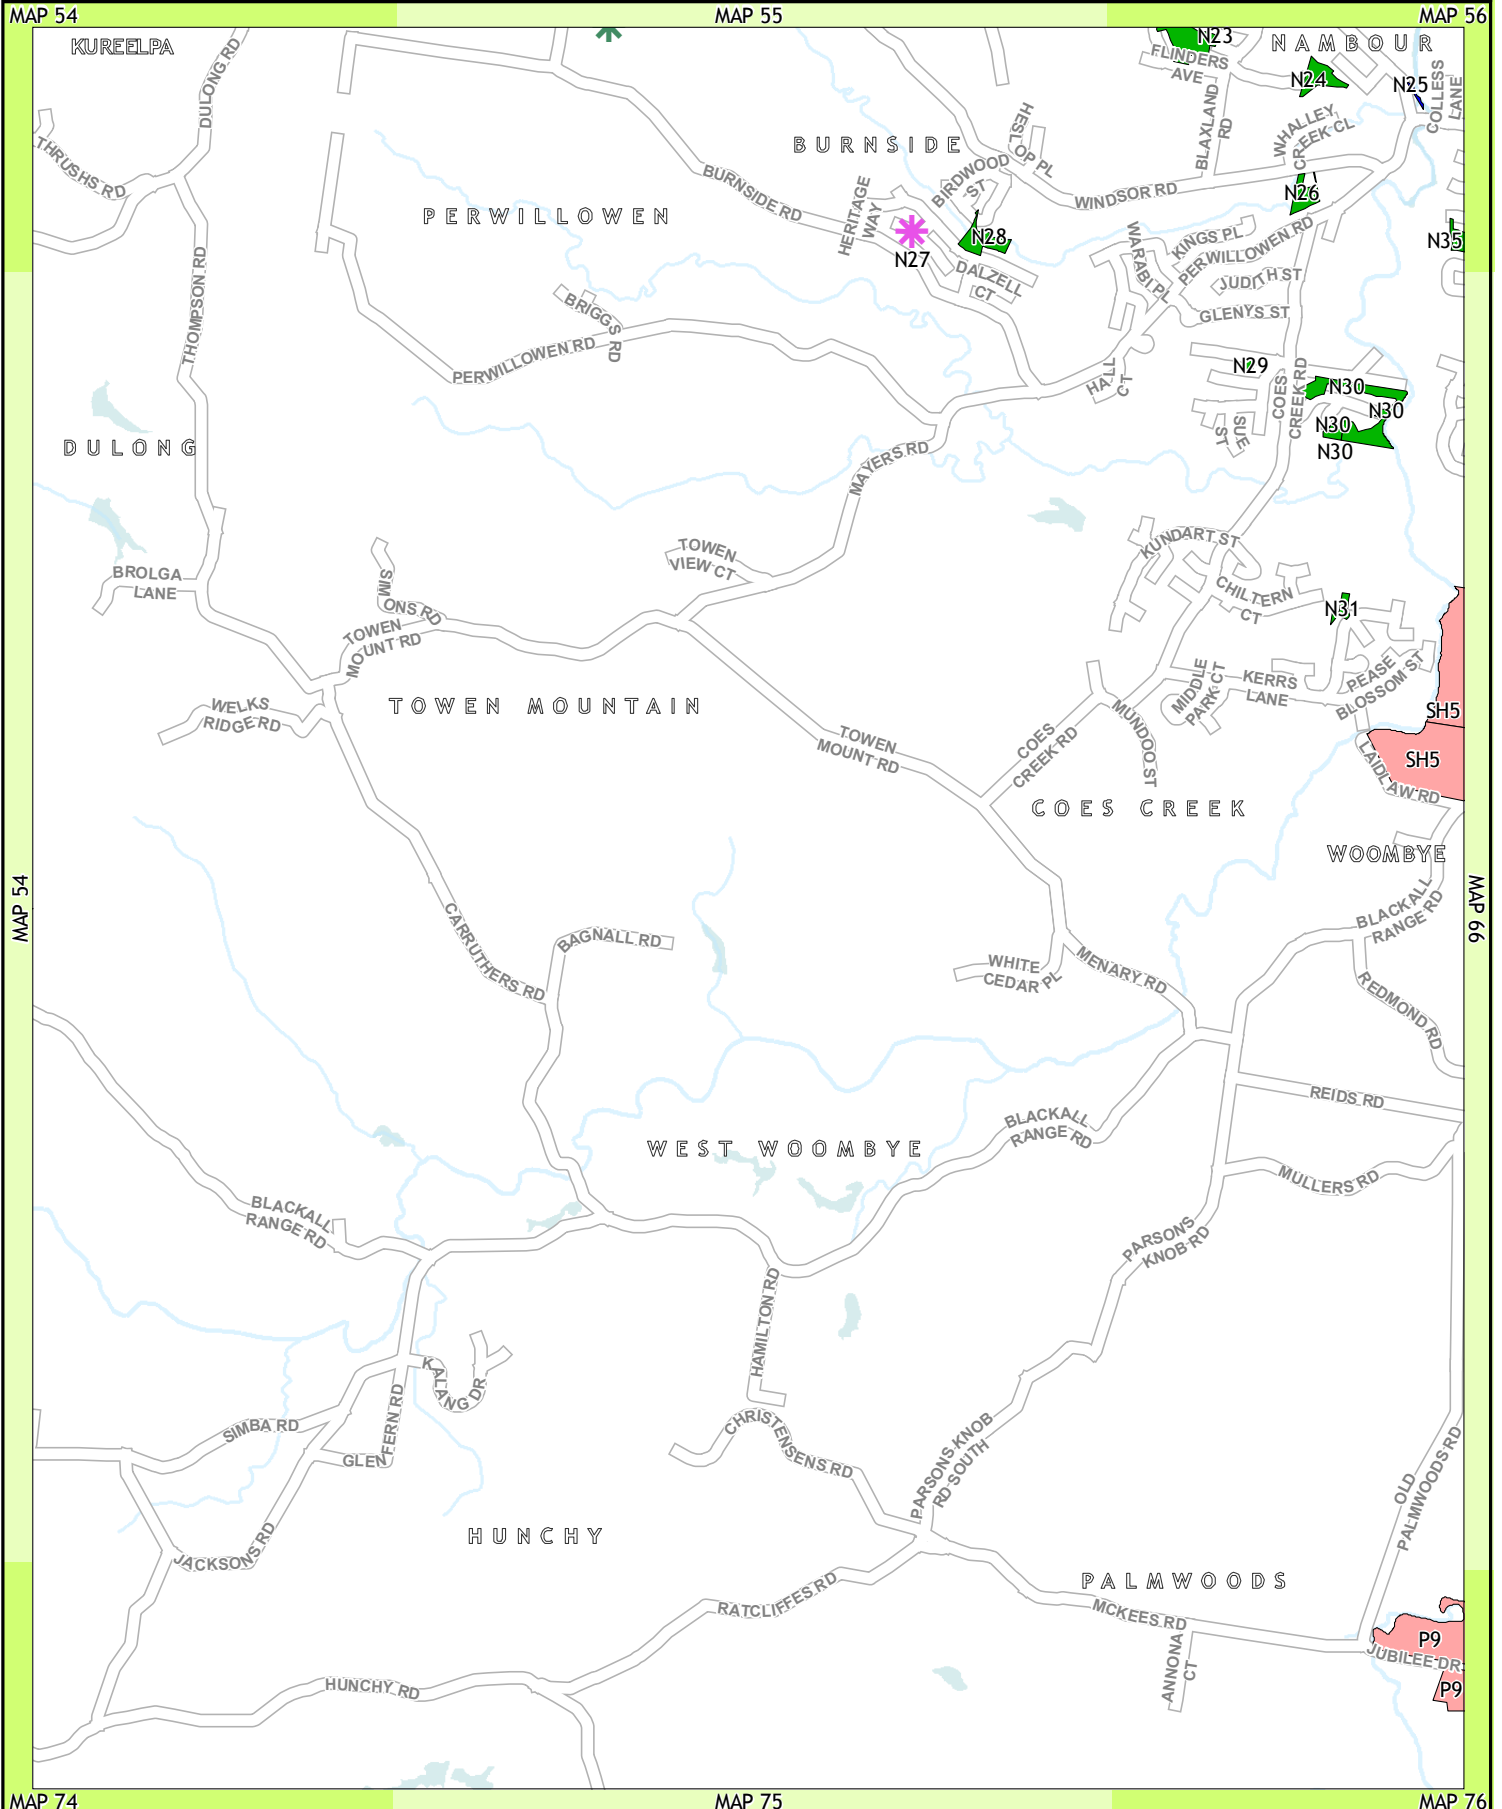

GDA
1:26,840
At Paper Size A4

PROJECTION
MAP GRID OF AUSTRALIA, ZONE 56

Legend

Existing and Future Parks (Location Specified)	Future Parks (Location Unspecified)	Skate Facilities
Local Waterside	Local Recreation	Existing
District Sports	District Sports	Proposed
District Waterside	District Recreation	
District Recreation	Shirewide Sports	
Shirewide Waterside		
Shirewide Recreation		
Shirewide Sports		

LOCALITY