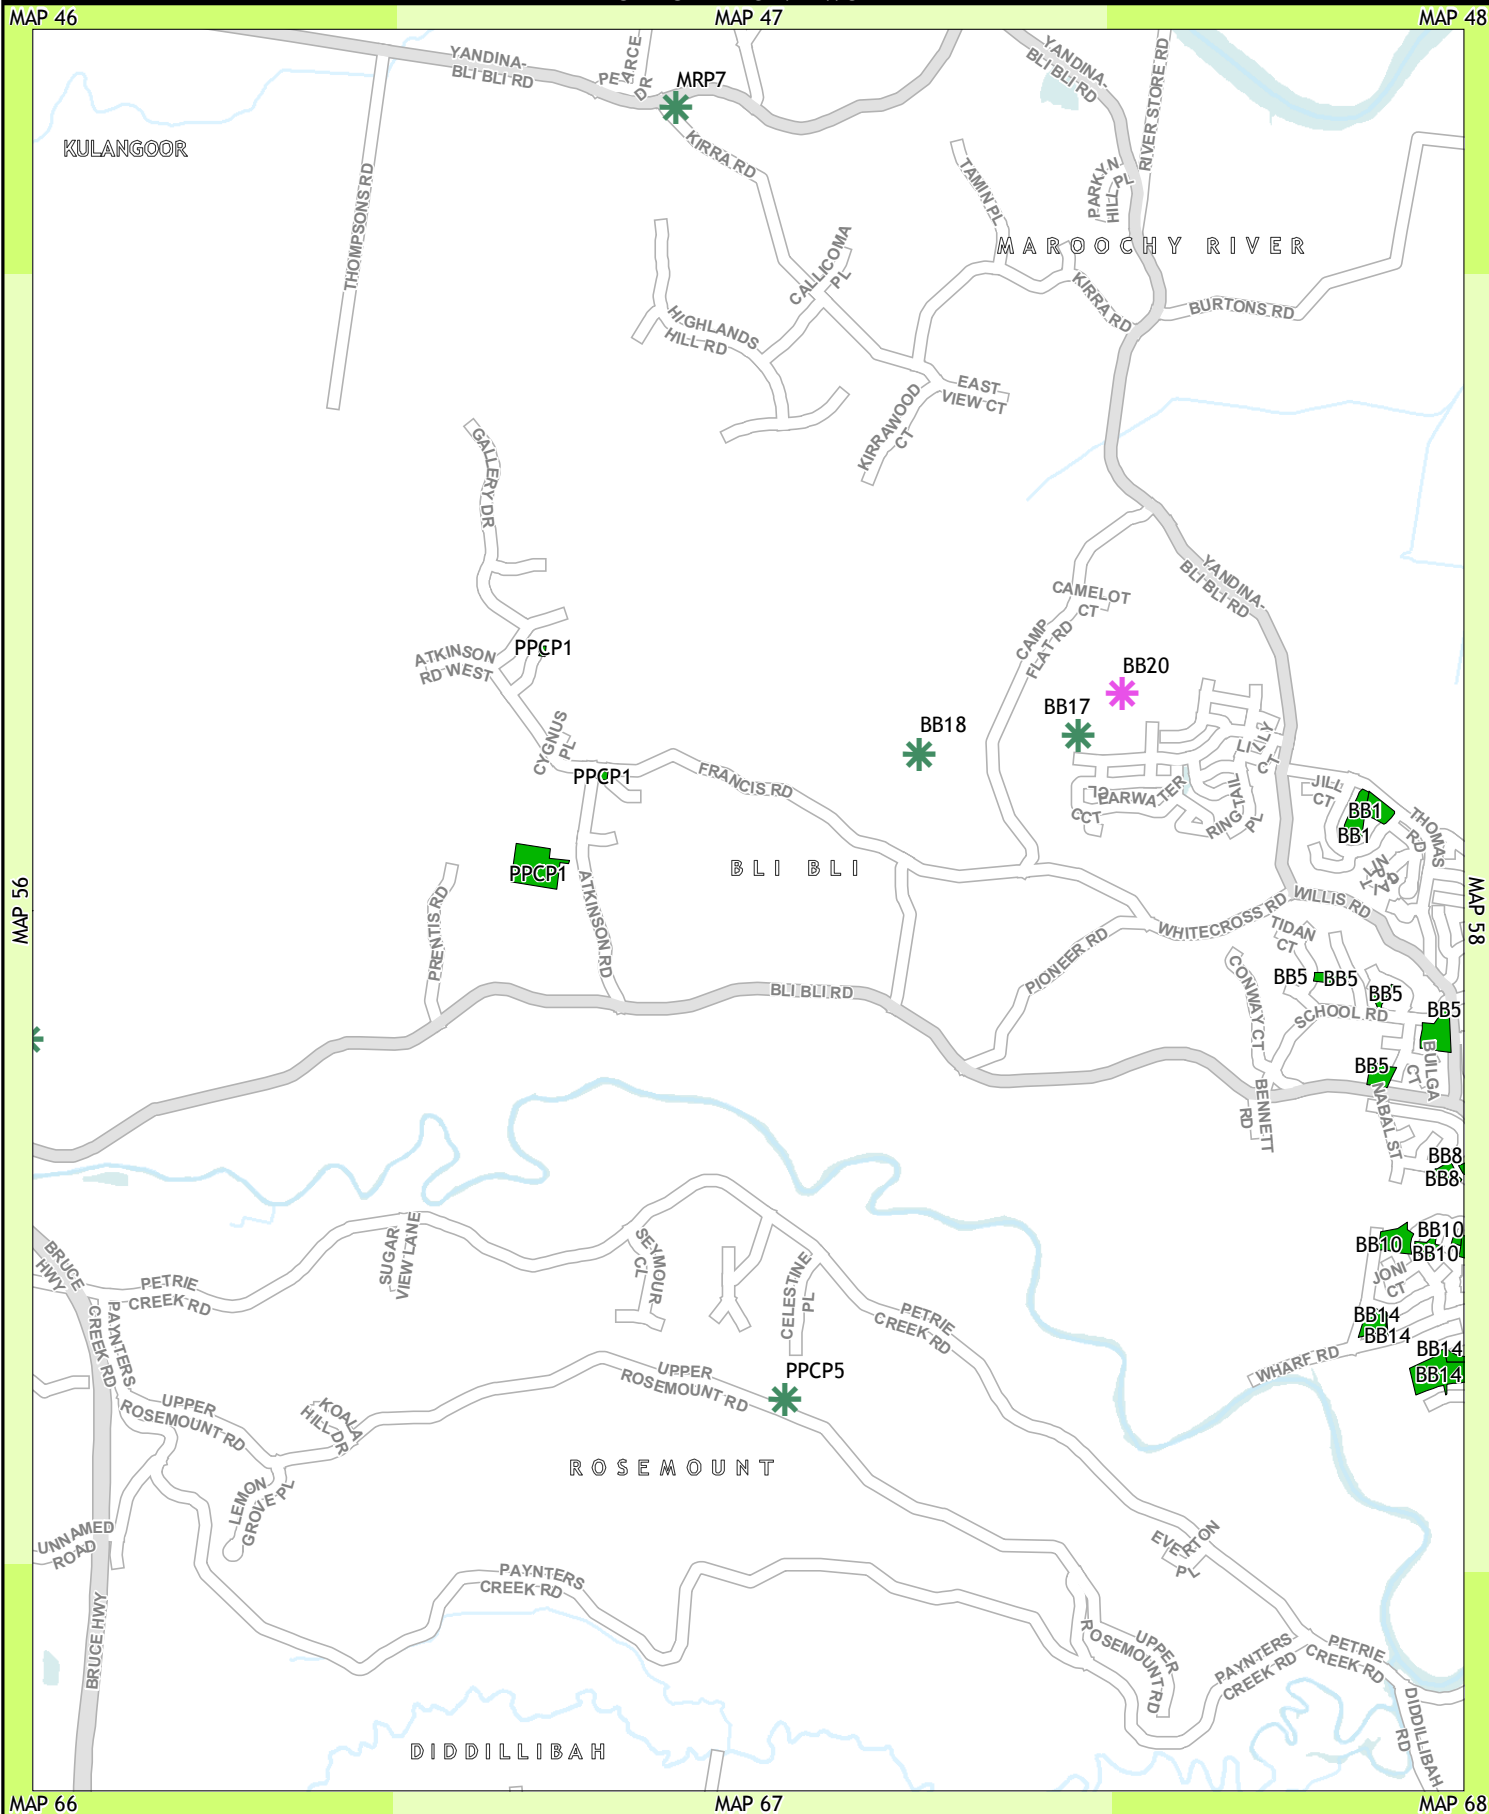

GDA
1:26,840
At Paper Size A4

PROJECTION
MAP GRID OF AUSTRALIA, ZONE 56

Legend

Existing and Future Parks (Location Specified)	Future Parks (Location Unspecified)	Skate Facilities
Local Waterside	Local Recreation	Existing
Local Recreation	District Sports	Proposed
District Sports	District Recreation	
District Waterside	Shirewide Sports	
District Recreation		
Shirewide Waterside		
Shirewide Recreation		
Shirewide Sports		

LOCALITY