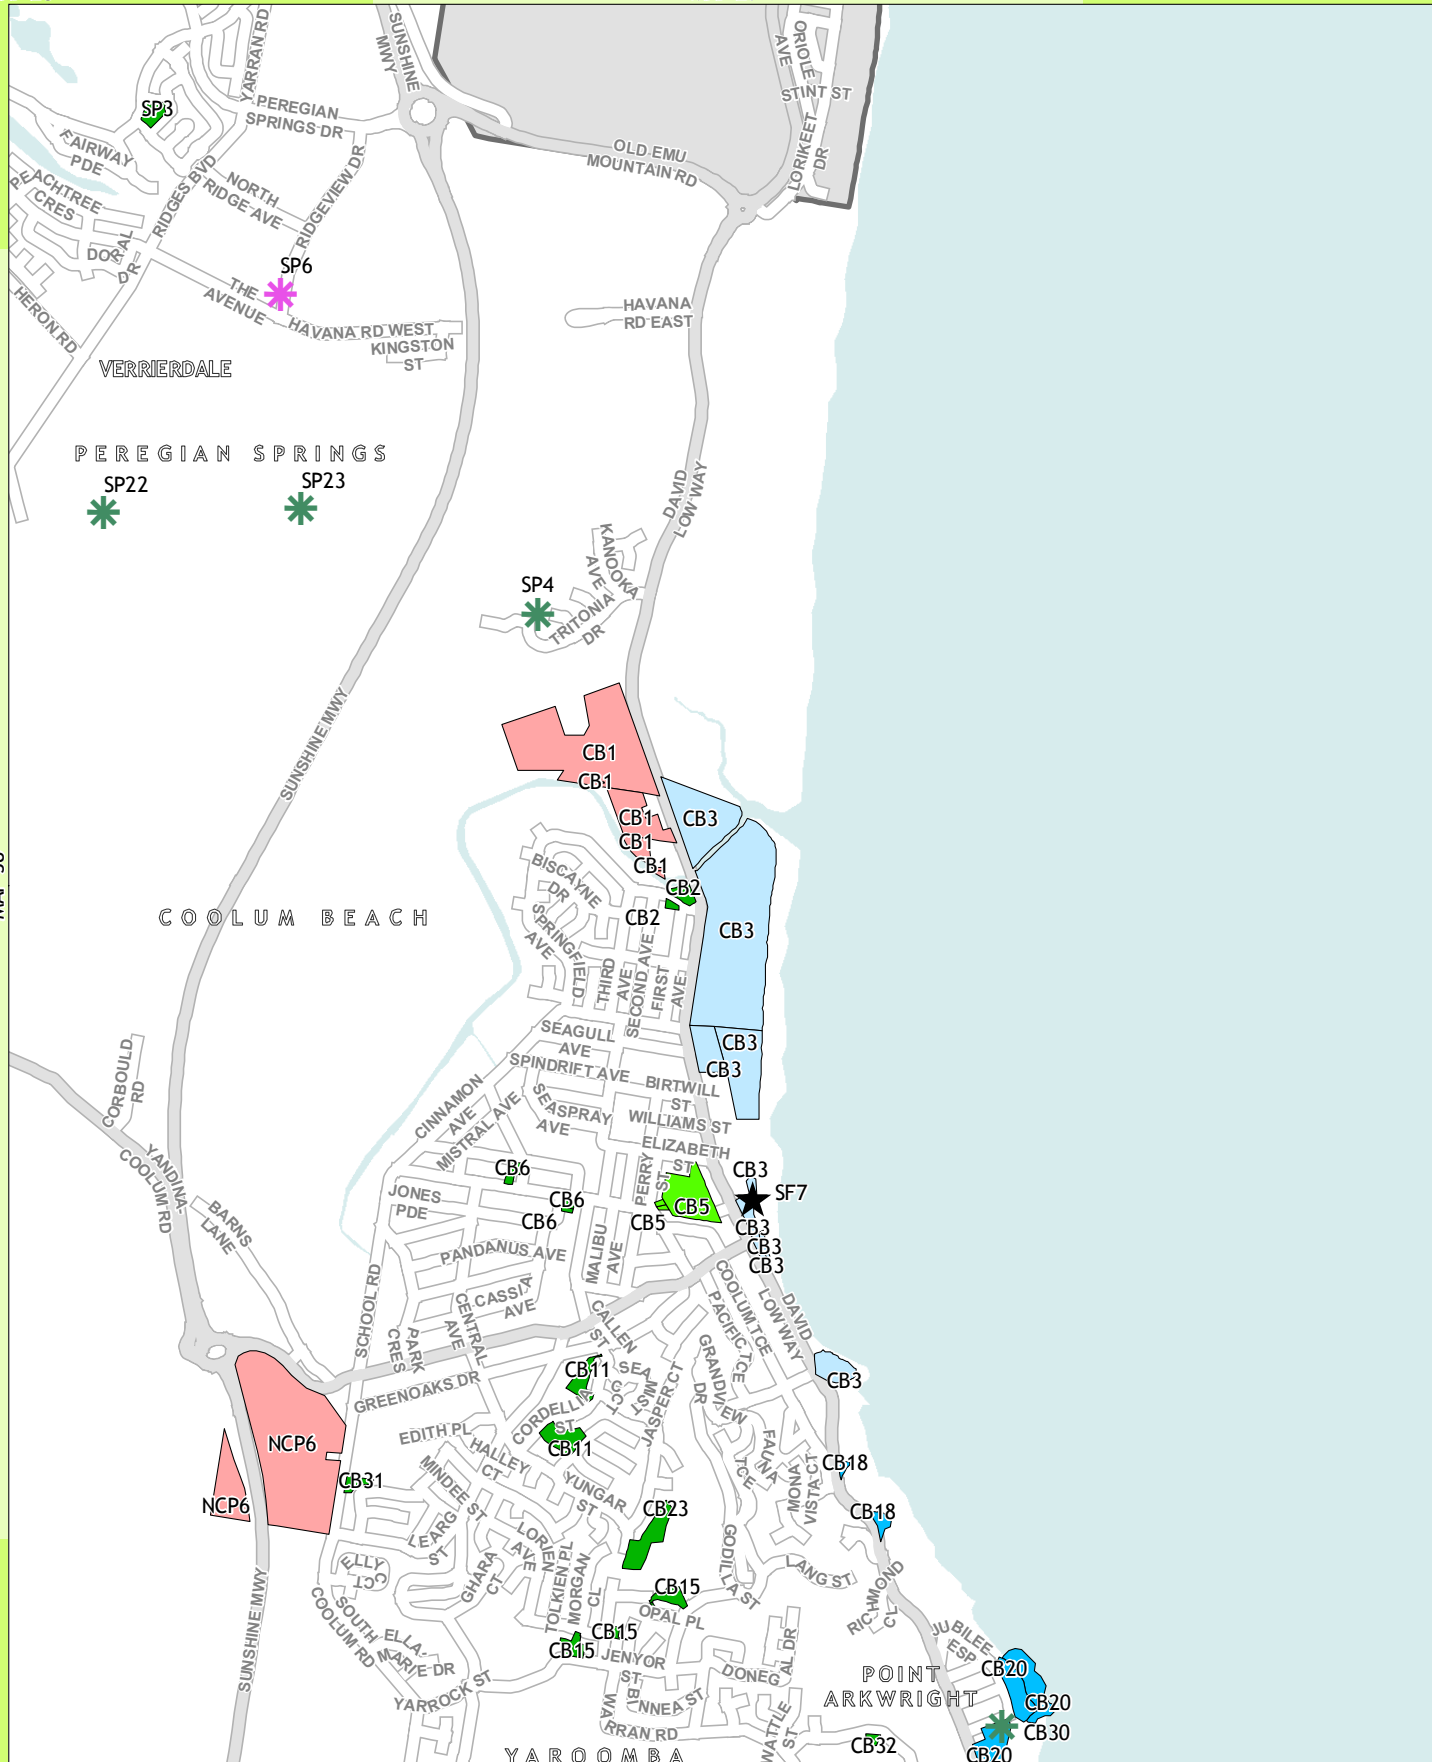

MAP 28

MAP 29

MAP 48

MAP 49

1:26,840
At Paper Size A4

PROJECTION
MAP GRID OF AUSTRALIA, ZONE 56

Legend

Existing and Future Parks (Location Specified) ■ Local Waterside ■ Local Recreation ■ District Sports ■ District Waterside ■ District Recreation ■ Shirewide Waterside ■ Shirewide Recreation ■ Shirewide Sports	Future Parks (Location Unspecified) ★ Local Recreation ★ District Sports ★ District Recreation ★ Shirewide Sports	Skate Facilities ★ Existing ★ Proposed

LOCALITY