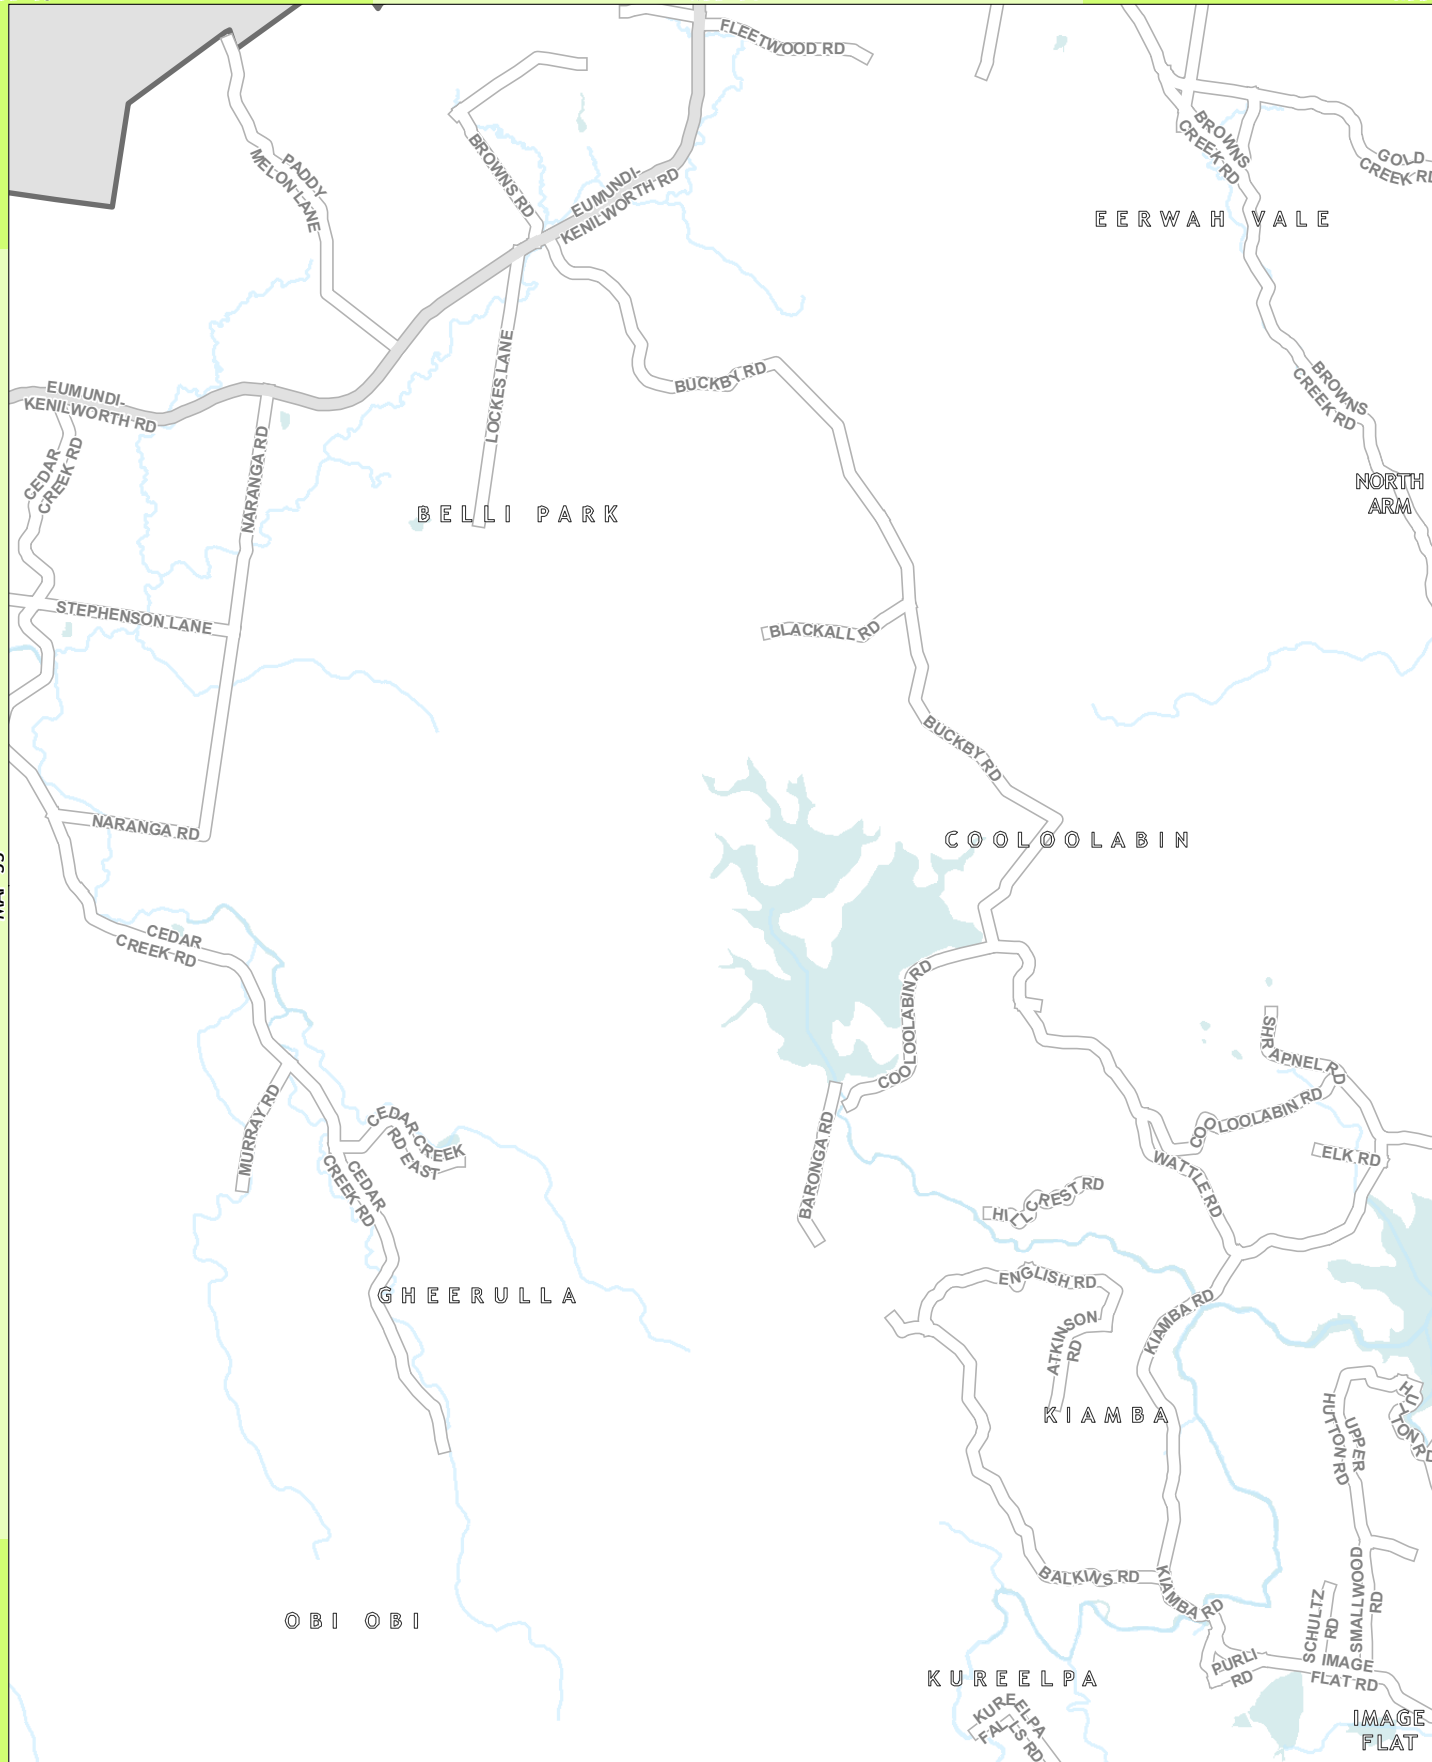

MAP 13

MAP 14

MAP 25

MAP 33

MAP 35

MAP 53

MAP 54

MAP 55

1:53,680
At Paper Size A4

PROJECTION
MAP GRID OF AUSTRALIA, ZONE 56

Existing and Future Parks (Location Specified)

- Local Waterside
- Local Recreation
- District Sports
- District Waterside
- District Recreation
- Shirewide Waterside
- Shirewide Recreation
- Shirewide Sports

Legend

Future Parks (Location Unspecified)

- ✱ Local Recreation
- ✱ District Sports
- ✱ District Recreation
- ✱ Shirewide Sports

Skate Facilities

- ★ Existing
- ★ Proposed

LOCALITY