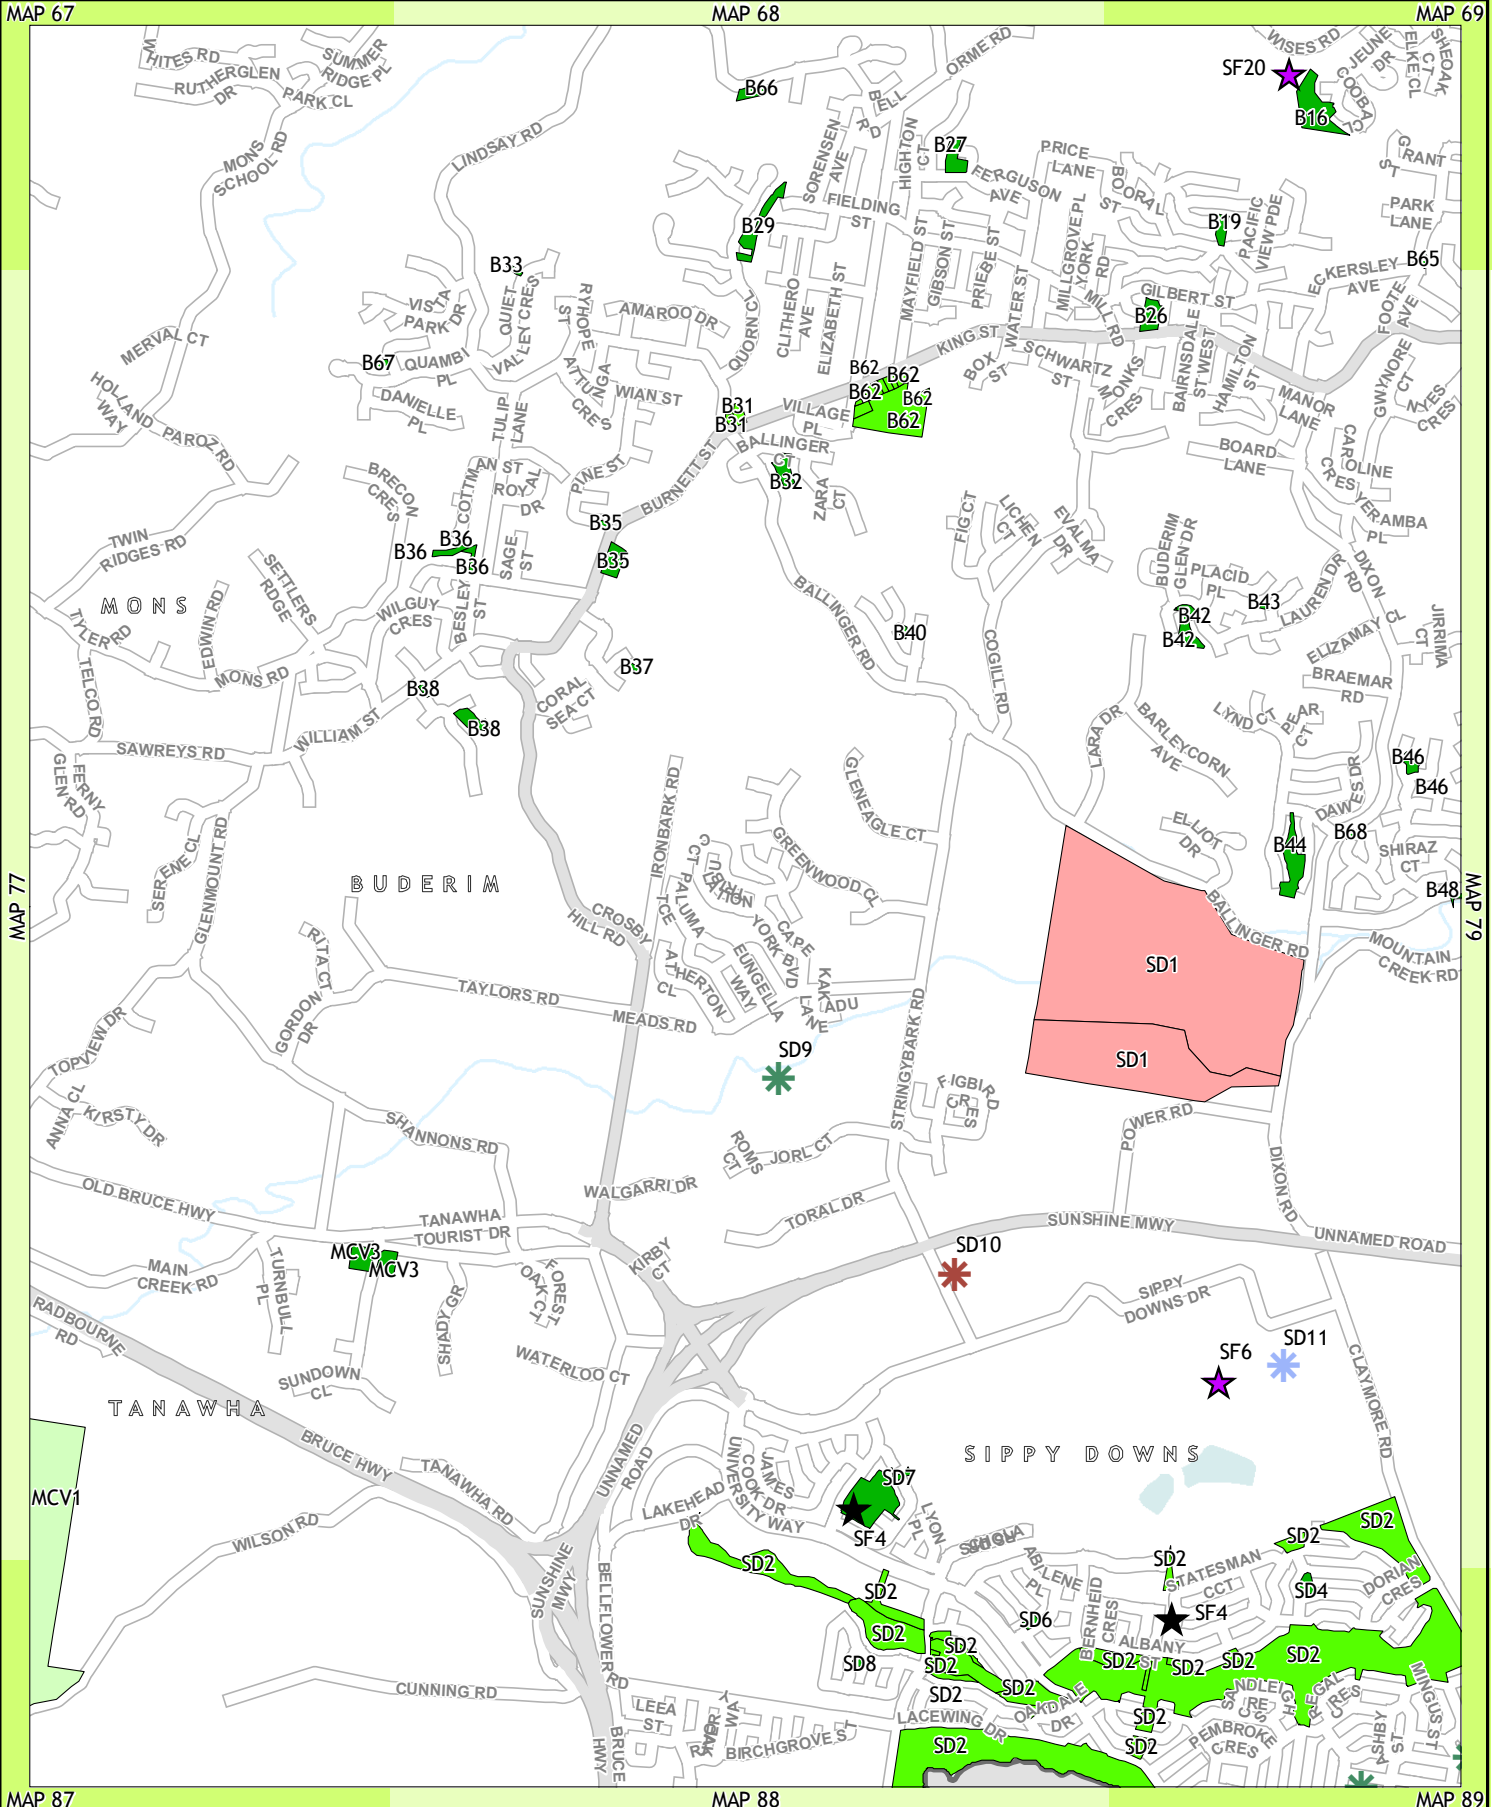

GDA
1:26,840
At Paper Size A4

PROJECTION
MAP GRID OF AUSTRALIA, ZONE 56

Legend

Existing and Future Parks (Location Specified)	Future Parks (Location Unspecified)	Skate Facilities
Local Waterside	Local Recreation	Existing
District Sports	District Sports	Proposed
District Waterside	District Recreation	
District Recreation	Shirewide Sports	
Shirewide Waterside		
Shirewide Recreation		
Shirewide Sports		

LOCALITY

MAP 67   MAP 68   MAP 69   MAP 77   MAP 79   MAP 87   MAP 88   MAP 89