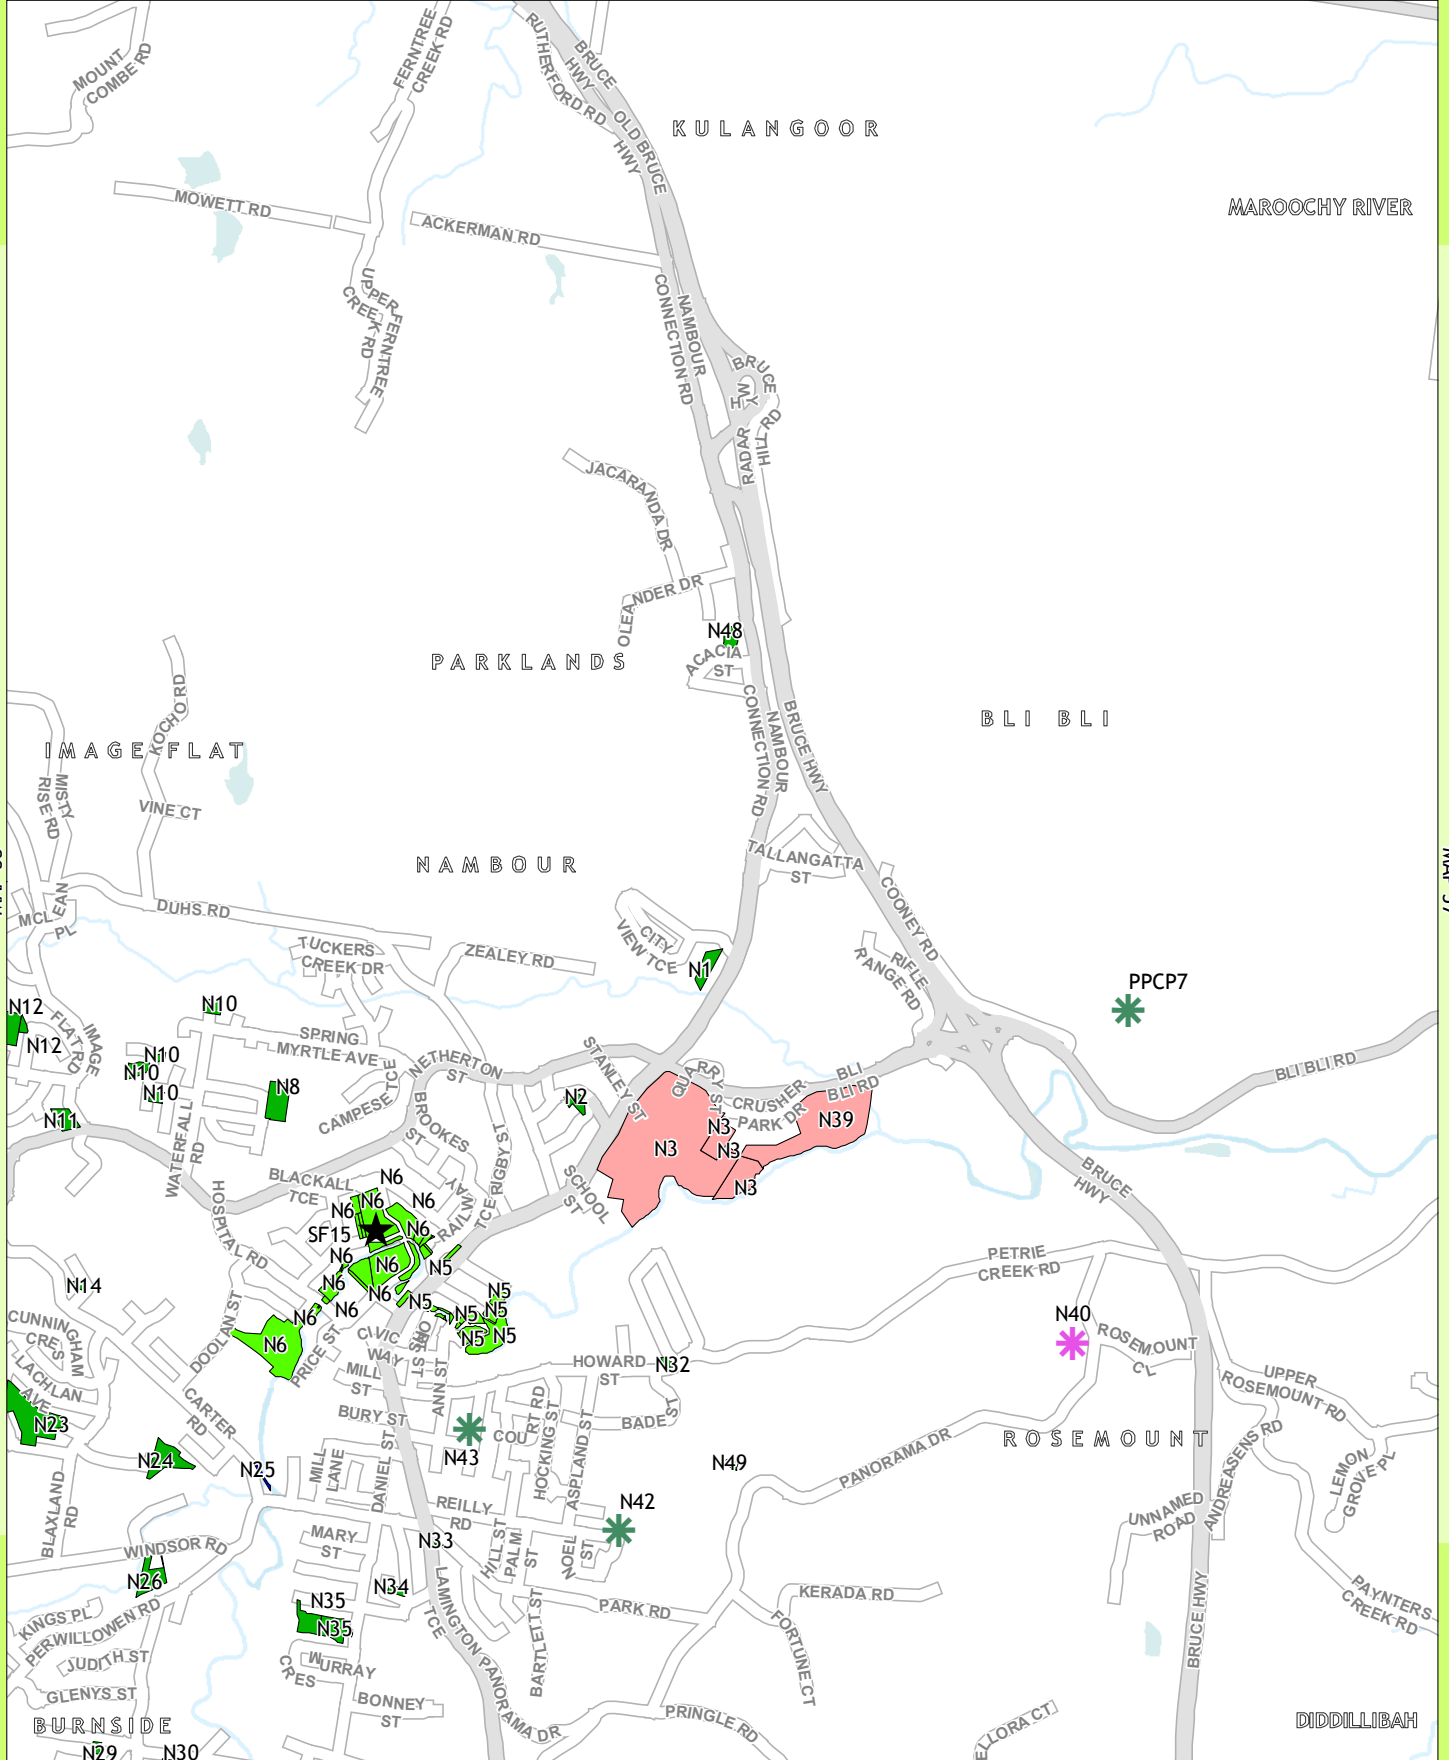

GDA
1:26,840
At Paper Size A4

0 100 200 400
Metres

PROJECTION
MAP GRID OF AUSTRALIA, ZONE 56

Legend

Existing and Future Parks (Location Specified)	Future Parks (Location Unspecified)	Skate Facilities
Local Waterside	Local Recreation	Existing
District Sports	District Sports	Proposed
District Waterside	District Recreation	
District Recreation	Shirewide Sports	
Shirewide Waterside		
Shirewide Recreation		
Shirewide Sports		