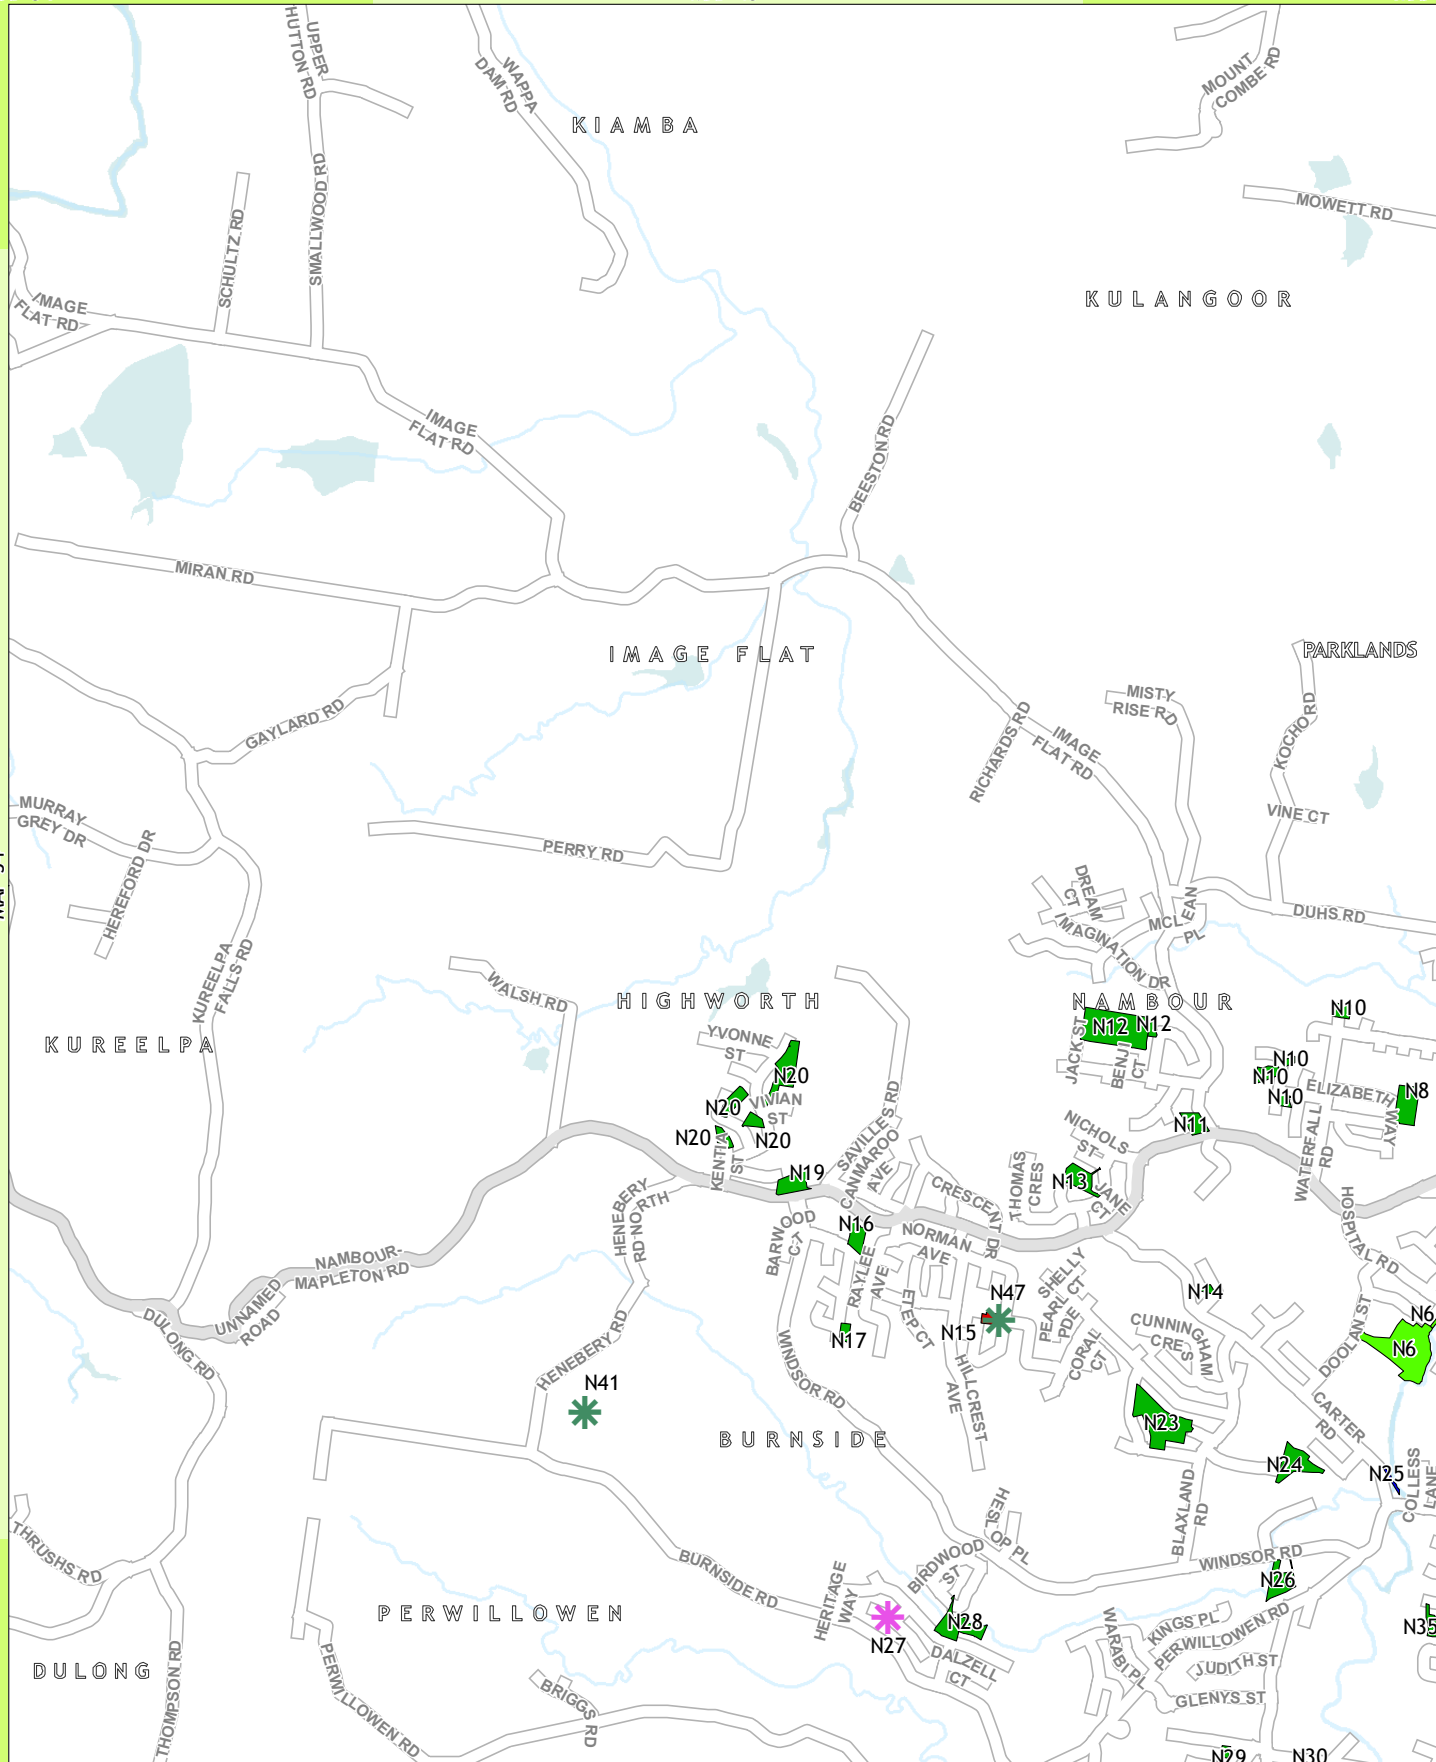

GDA
1:26,840
At Paper Size A4
0 100 200 400
Metres
PROJECTION
MAP GRID OF AUSTRALIA, ZONE 56

Existing and Future Parks (Location Specified)

Blue square	Local Waterside
Green square	Local Recreation
Red square	District Sports
Light blue square	District Waterside
Light green square	District Recreation
Light blue square	Shirewide Waterside
Light green square	Shirewide Recreation
Light blue square	Shirewide Sports

Legend

Future Parks (Location Unspecified)

Green star	Local Recreation
Pink star	District Sports
Red star	District Recreation
Blue star	Shirewide Sports

Skate Facilities

Black star	Existing
Pink star	Proposed