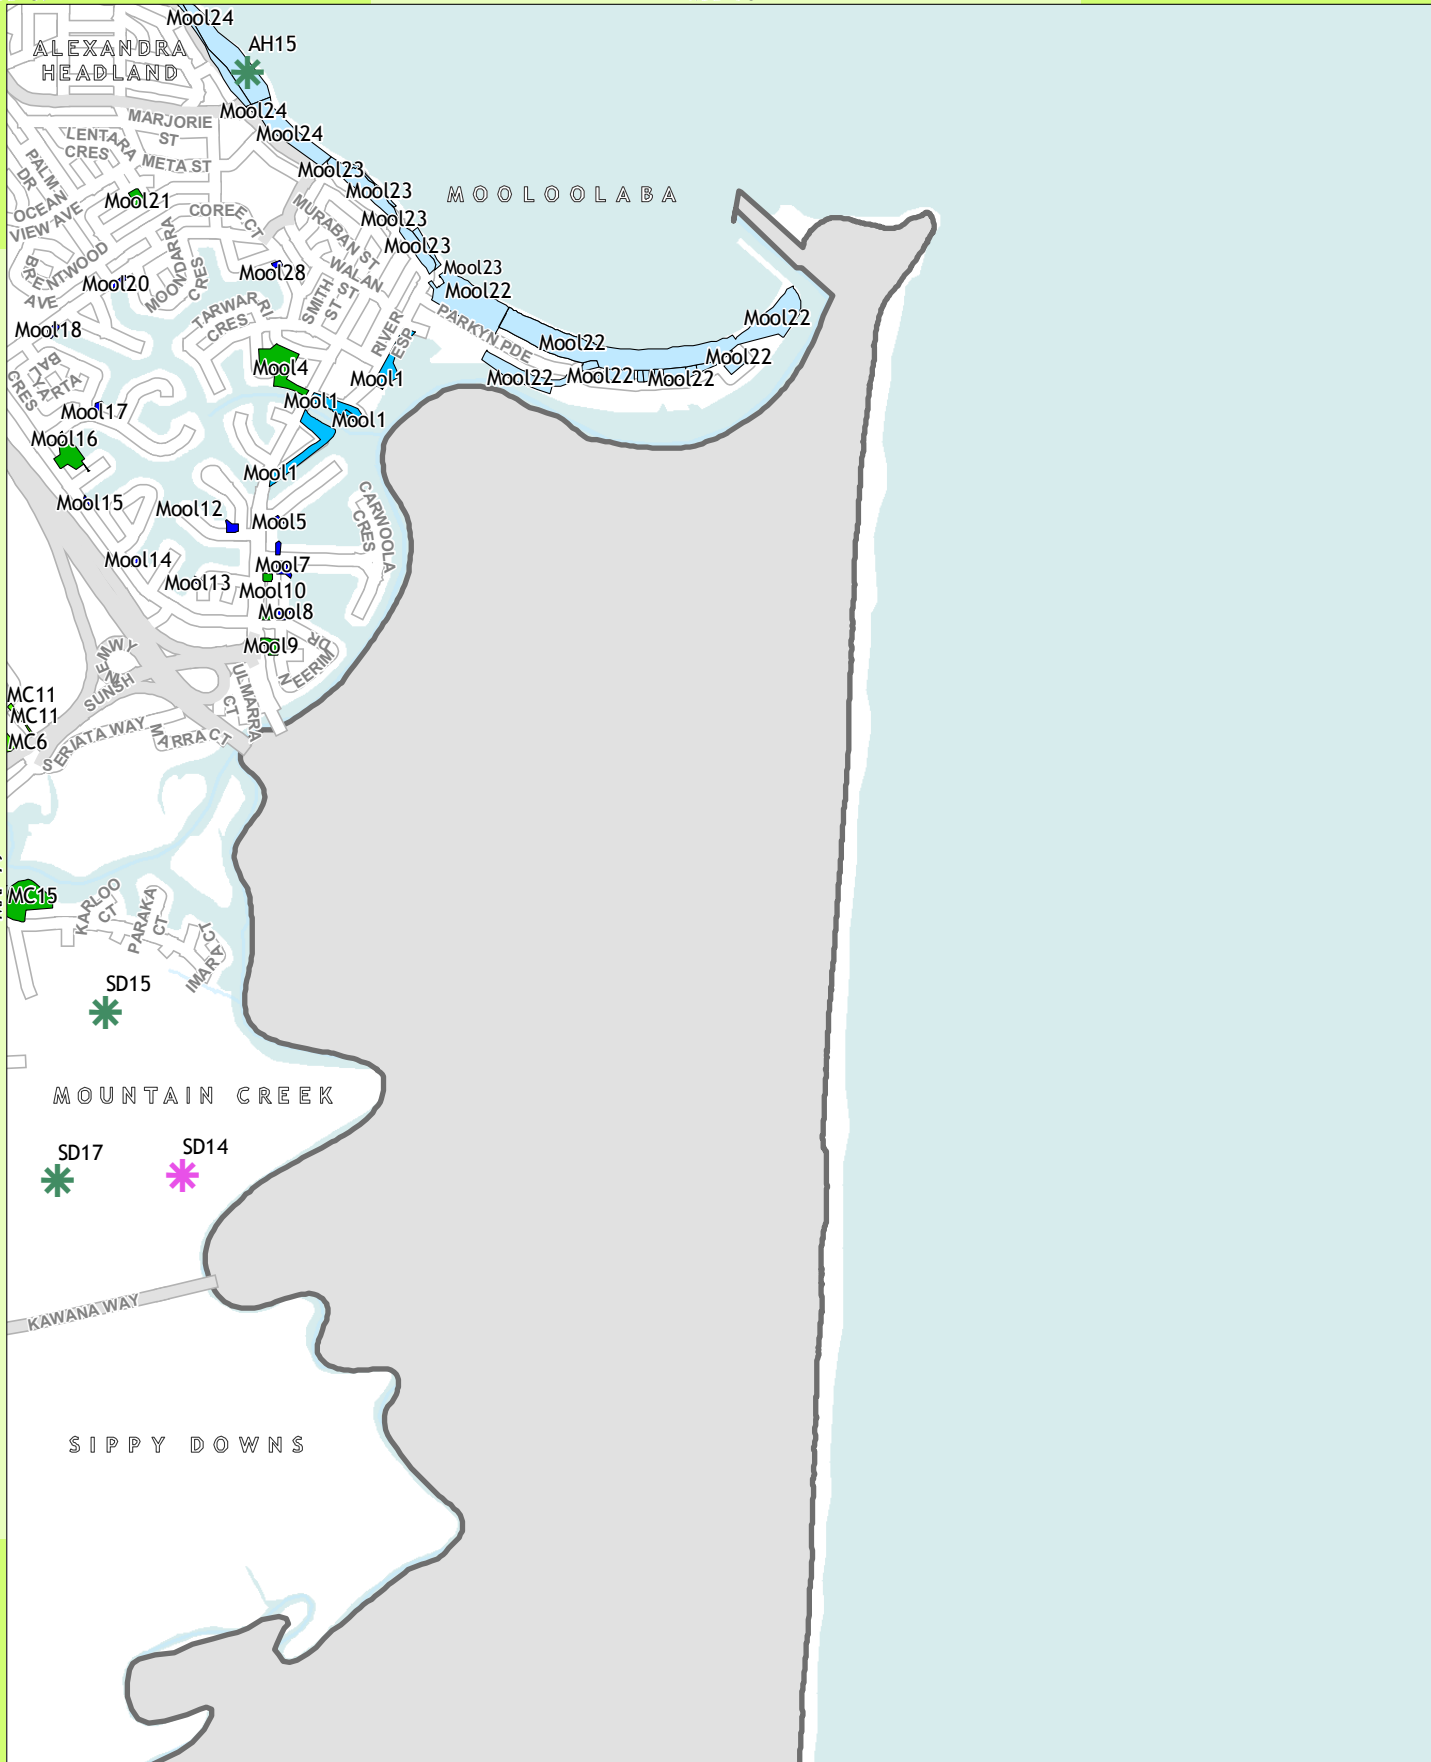

LOCALITY

MAP 69

MAP 70

MAP 89

MAP 90

1:26,840
At Paper Size A4

PROJECTION
MAP GRID OF AUSTRALIA, ZONE 56

Legend