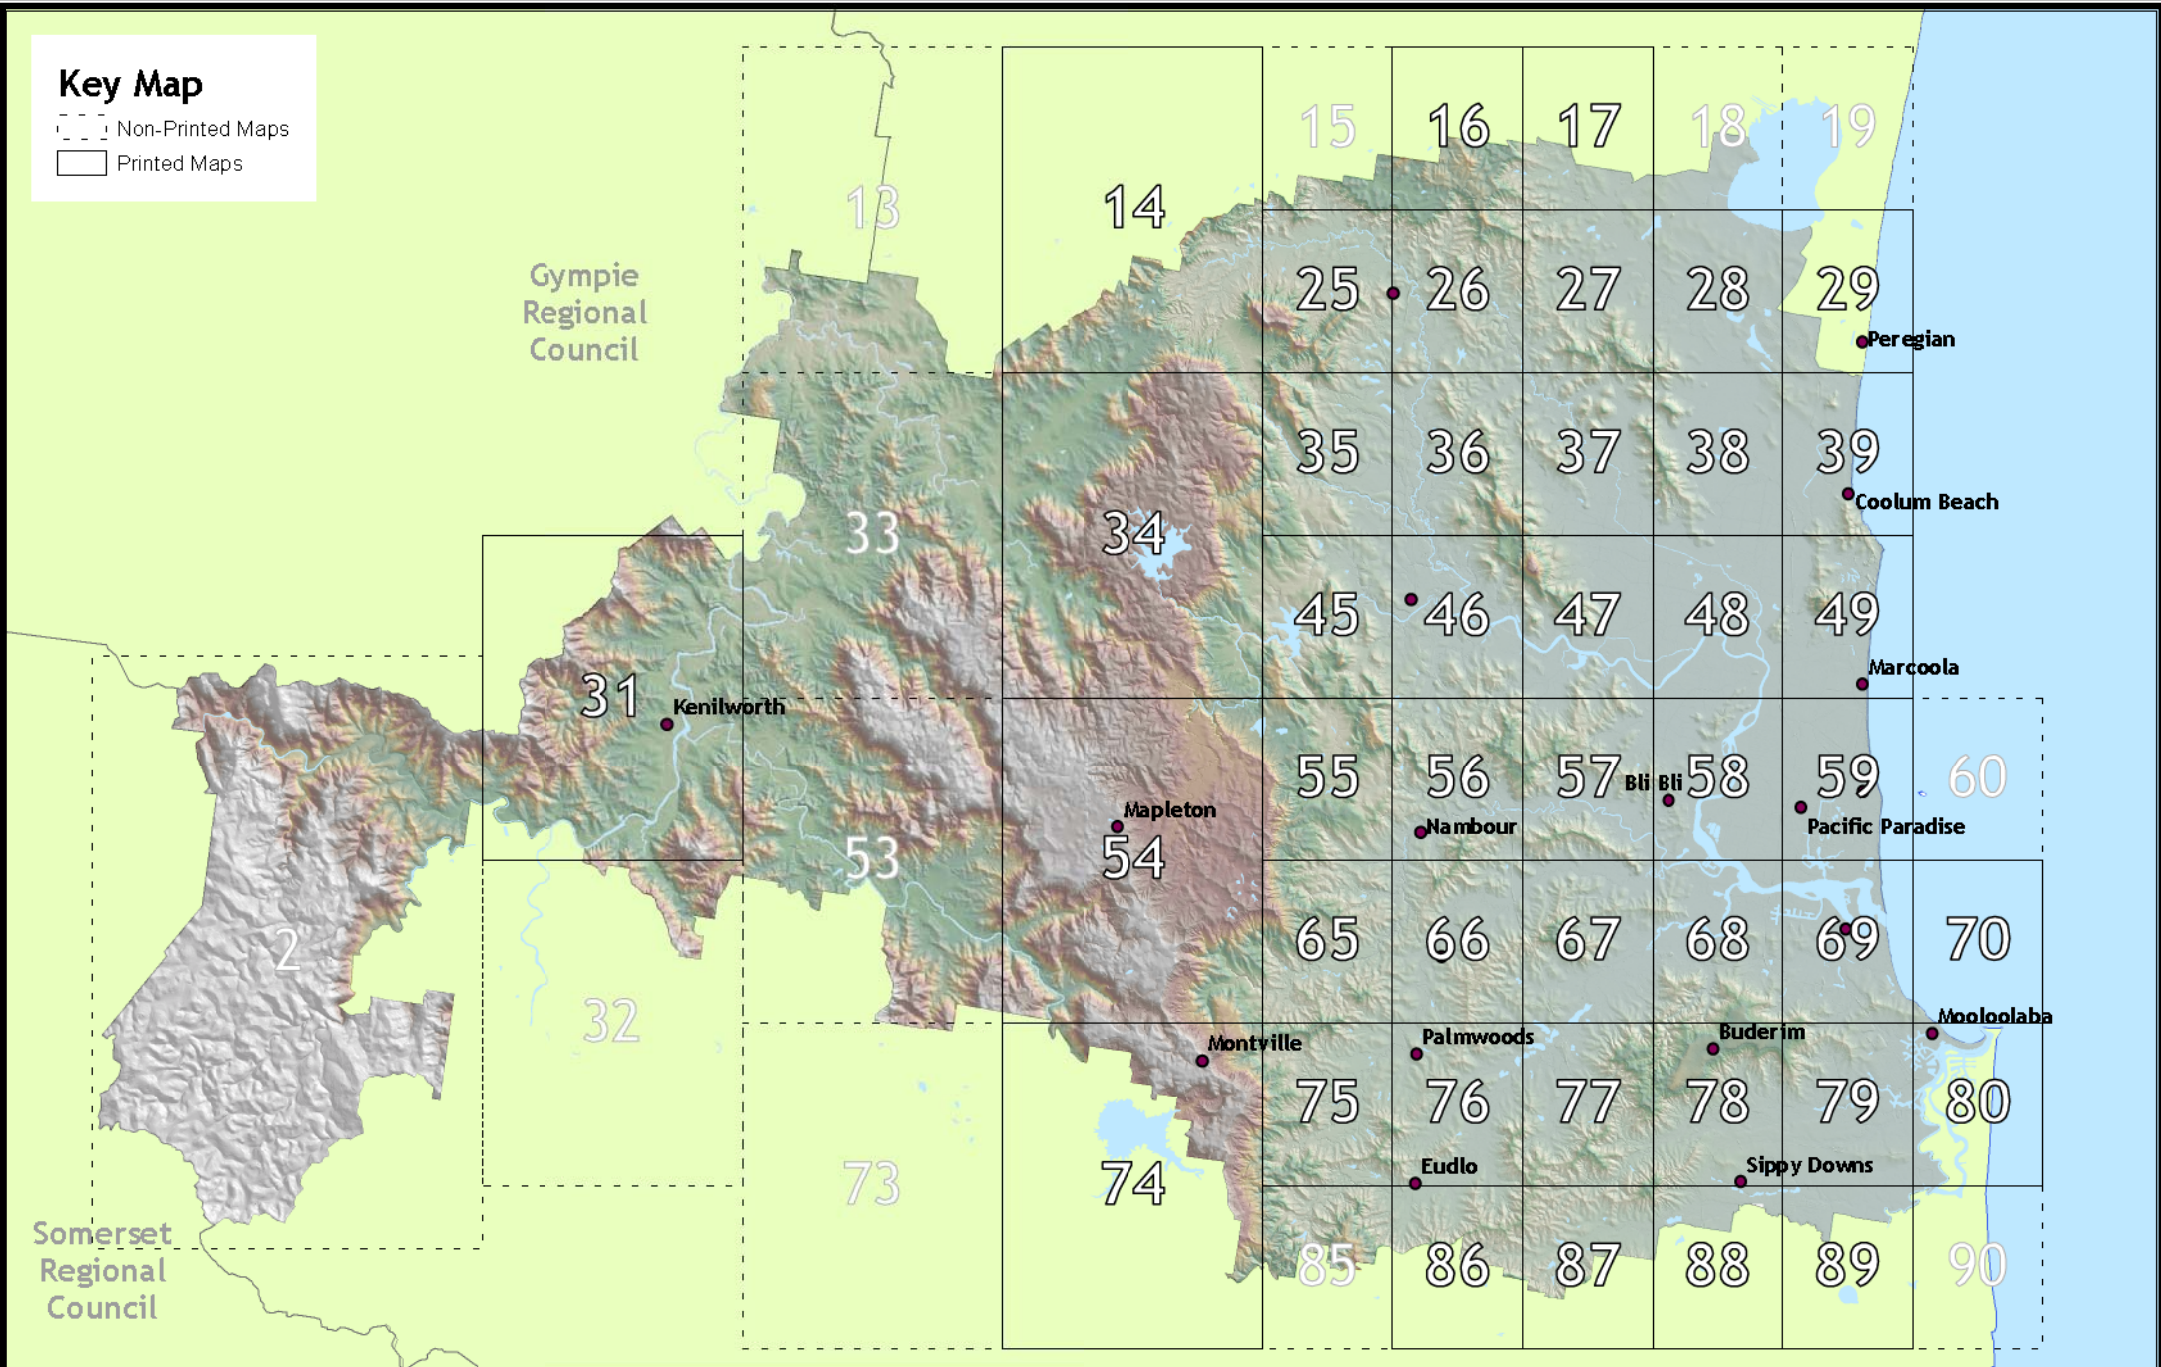

Key Map

- Non-Printed Maps
- Printed Maps

Public Parks Network Plans for Trunk Infrastructure