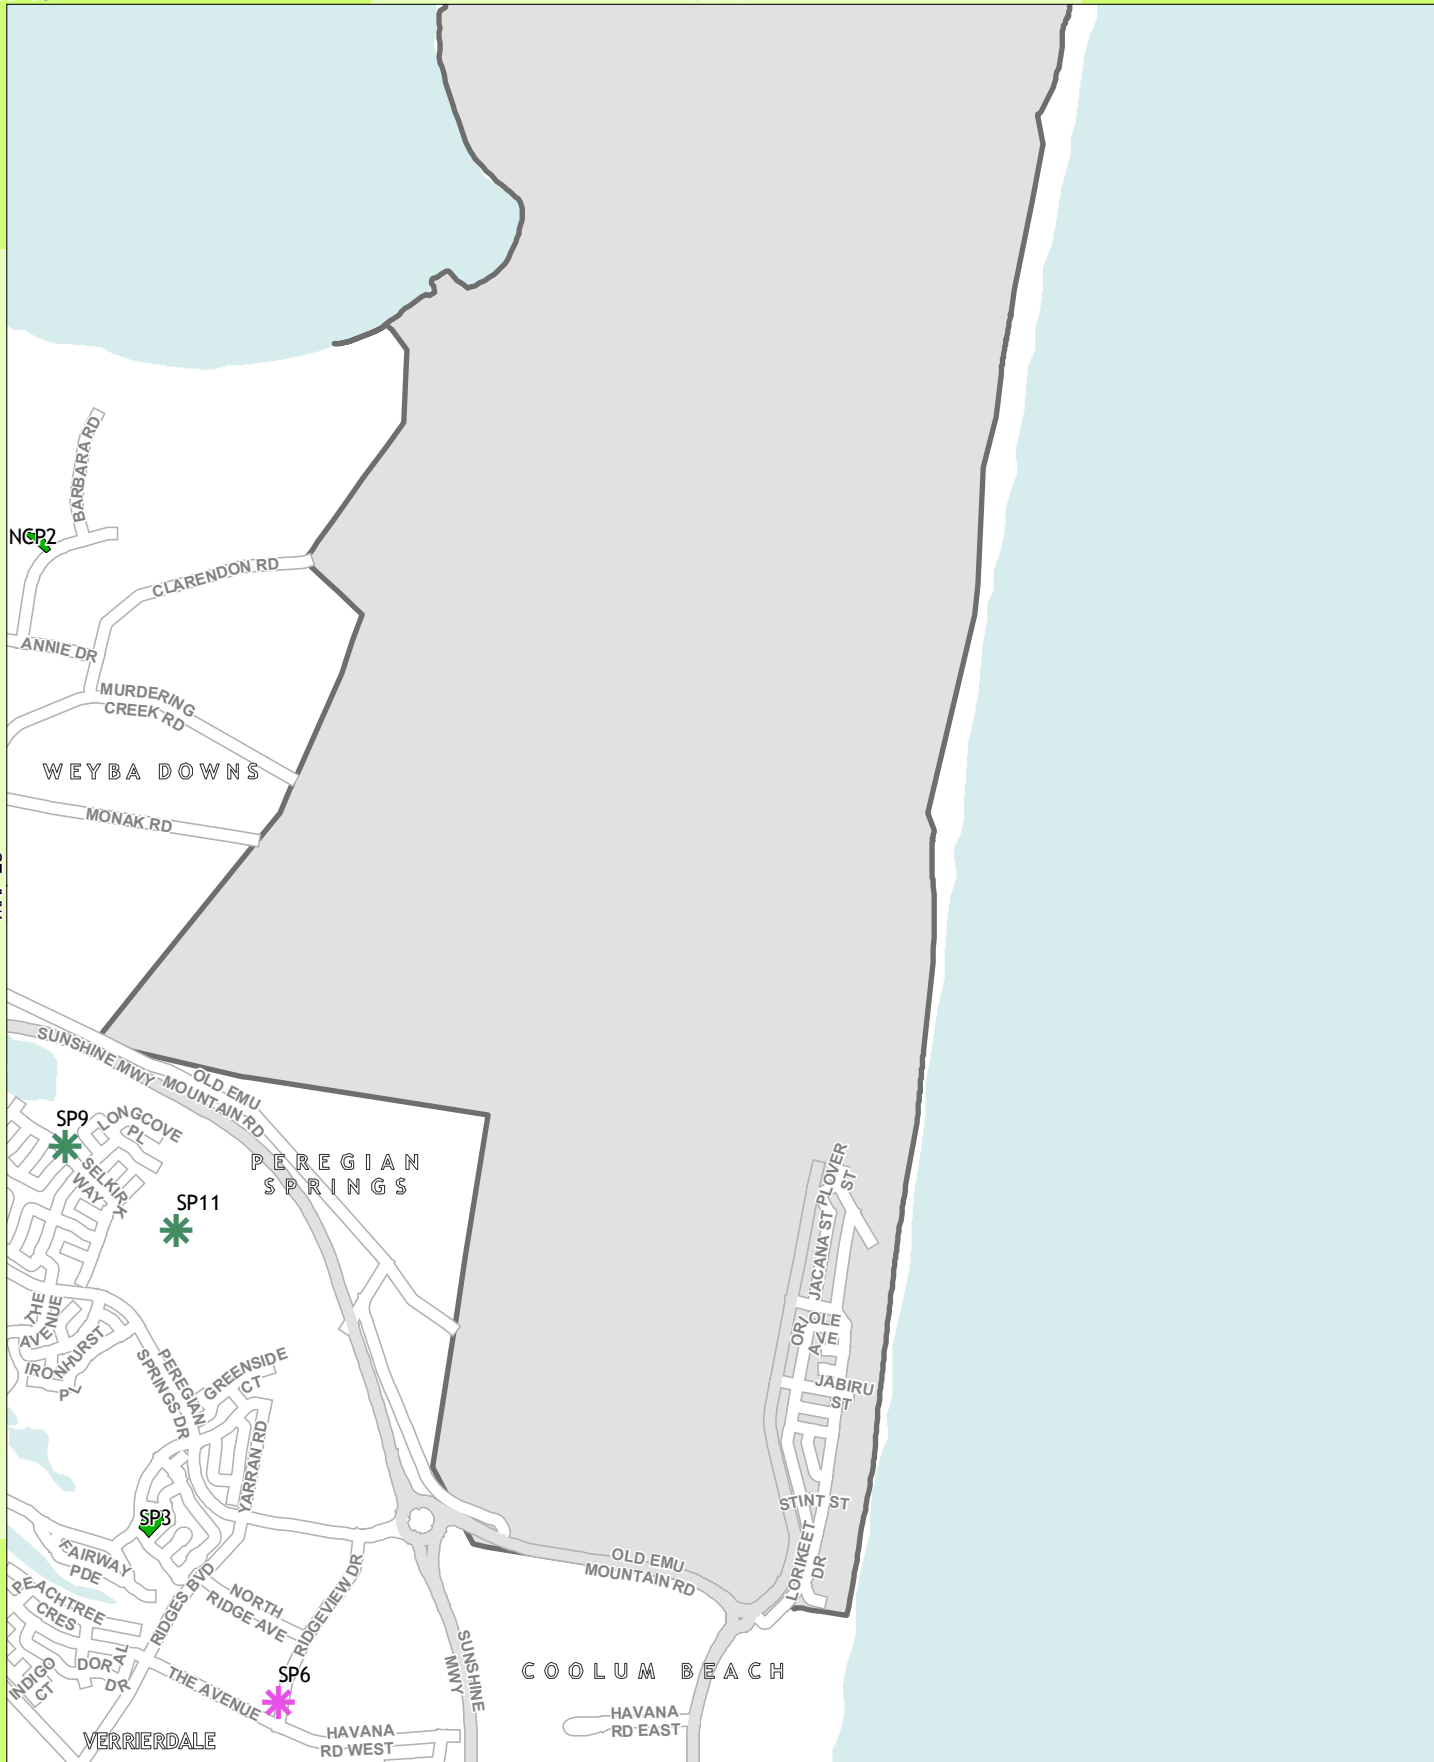

MAP 28

MAP 38

MAP 39

GDA
1:26,840
At Paper Size A4
0 100 200 400
Metres
PROJECTION
MAP GRID OF AUSTRALIA, ZONE 56

Existing and Future Parks (Location Specified)

- Local Waterside
- Local Recreation
- District Sports
- District Waterside
- District Recreation
- Shirewide Waterside
- Shirewide Recreation
- Shirewide Sports