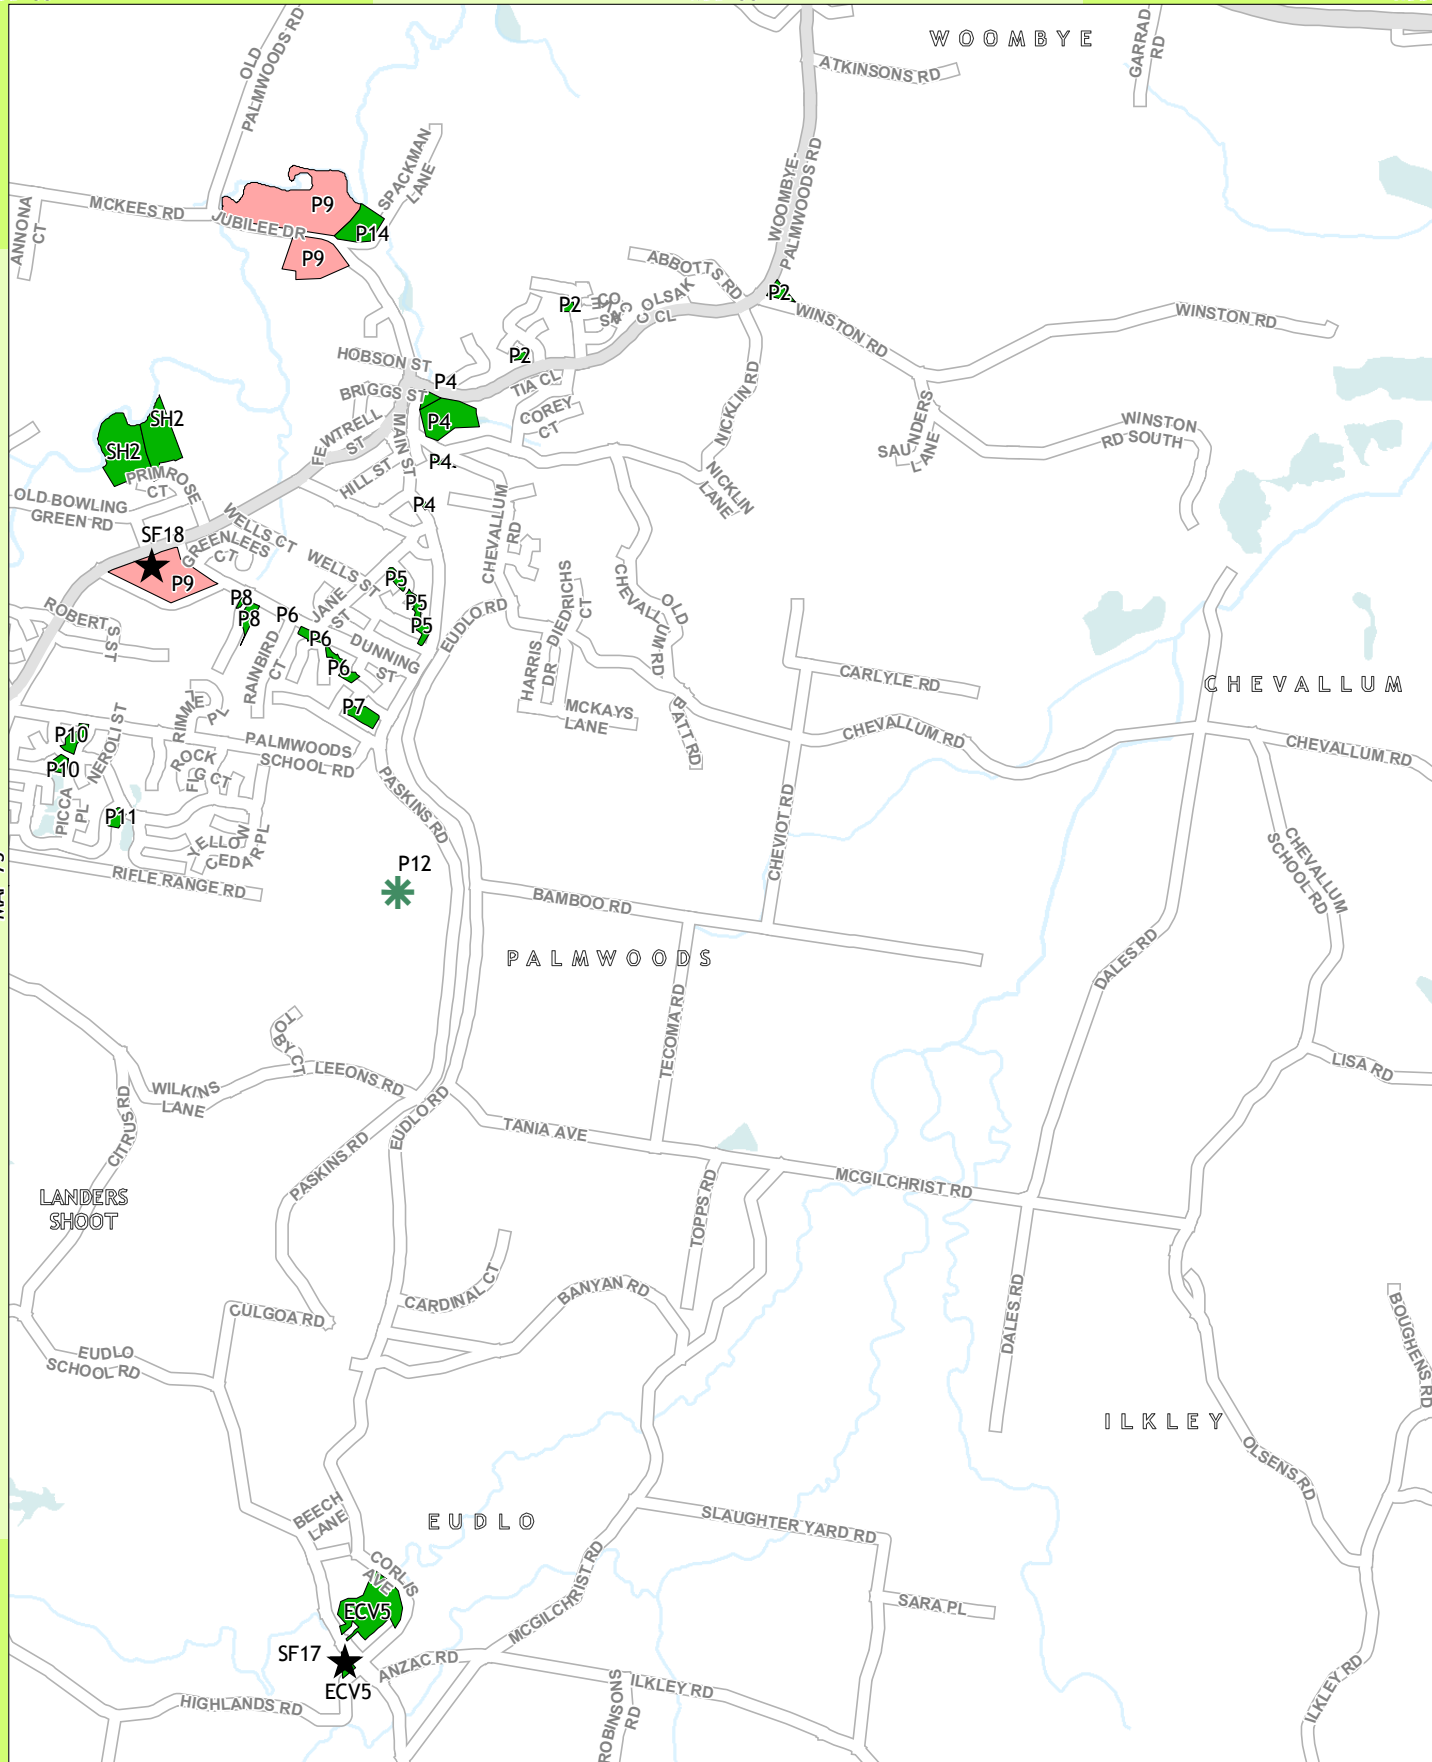

GDA
1:26,840
At Paper Size A4
0 100 200 400
Metres
PROJECTION
MAP GRID OF AUSTRALIA, ZONE 56

Existing and Future Parks (Location Specified)

- Local Waterside
- Local Recreation
- District Sports
- District Waterside
- District Recreation
- Shirewide Waterside
- Shirewide Recreation
- Shirewide Sports

Legend

Future Parks (Location Unspecified)

- ✱ Local Recreation
- ✱ District Sports
- ✱ District Recreation
- ✱ Shirewide Sports

Skate Facilities

- ★ Existing
- ★ Proposed

LOCALITY