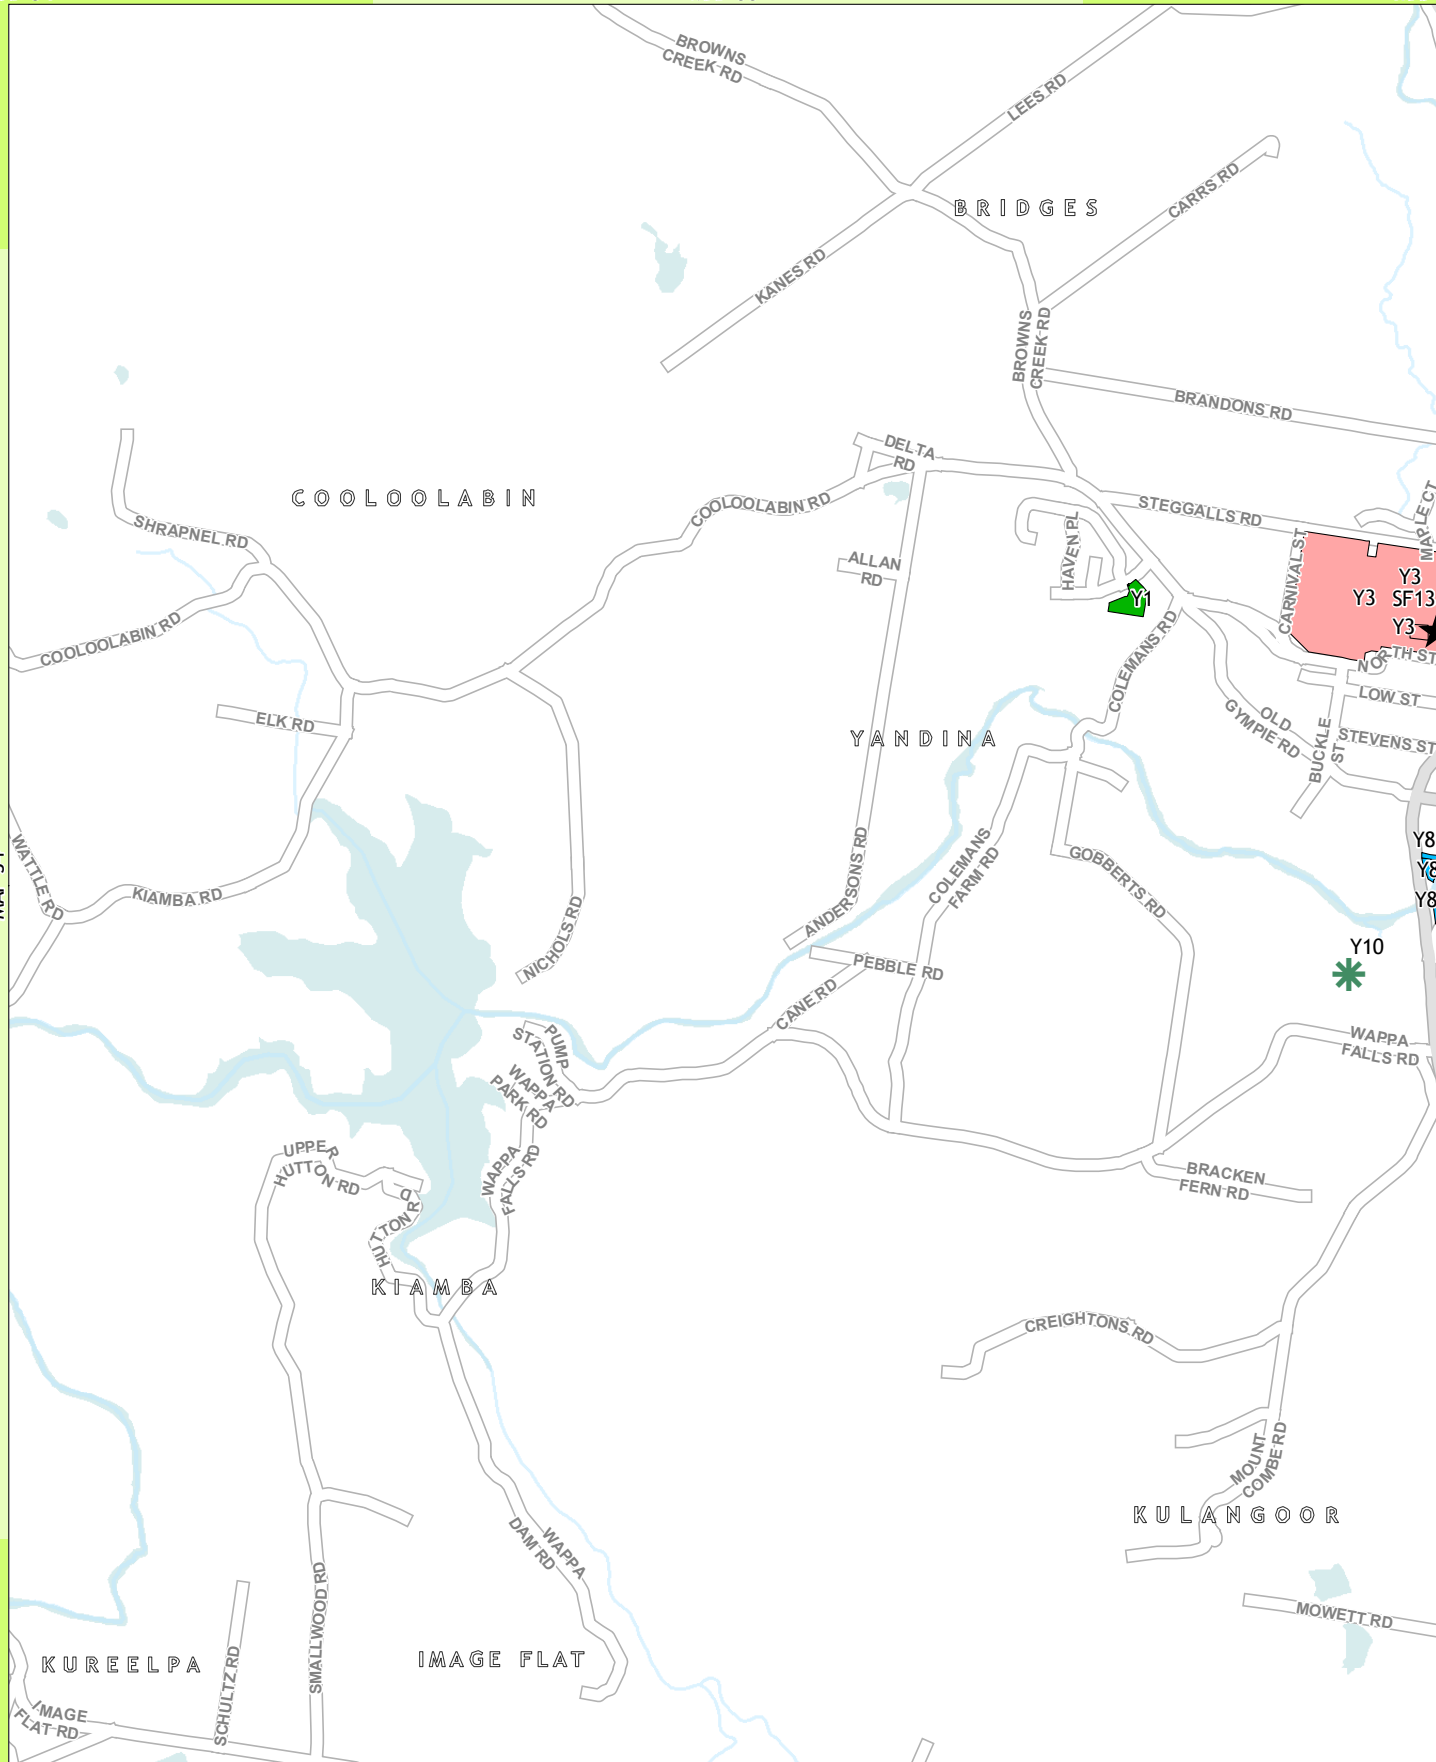

1:26,840
At Paper Size A4

PROJECTION
MAP GRID OF AUSTRALIA, ZONE 56

Legend

Existing and Future Parks (Location Specified) ■ Local Waterside ■ Local Recreation ■ District Sports ■ District Waterside ■ District Recreation ■ Shirewide Waterside ■ Shirewide Recreation ■ Shirewide Sports	Future Parks (Location Unspecified) ★ Local Recreation ★ District Sports ★ District Recreation ★ Shirewide Sports	Skate Facilities ★ Existing ★ Proposed

LOCALITY