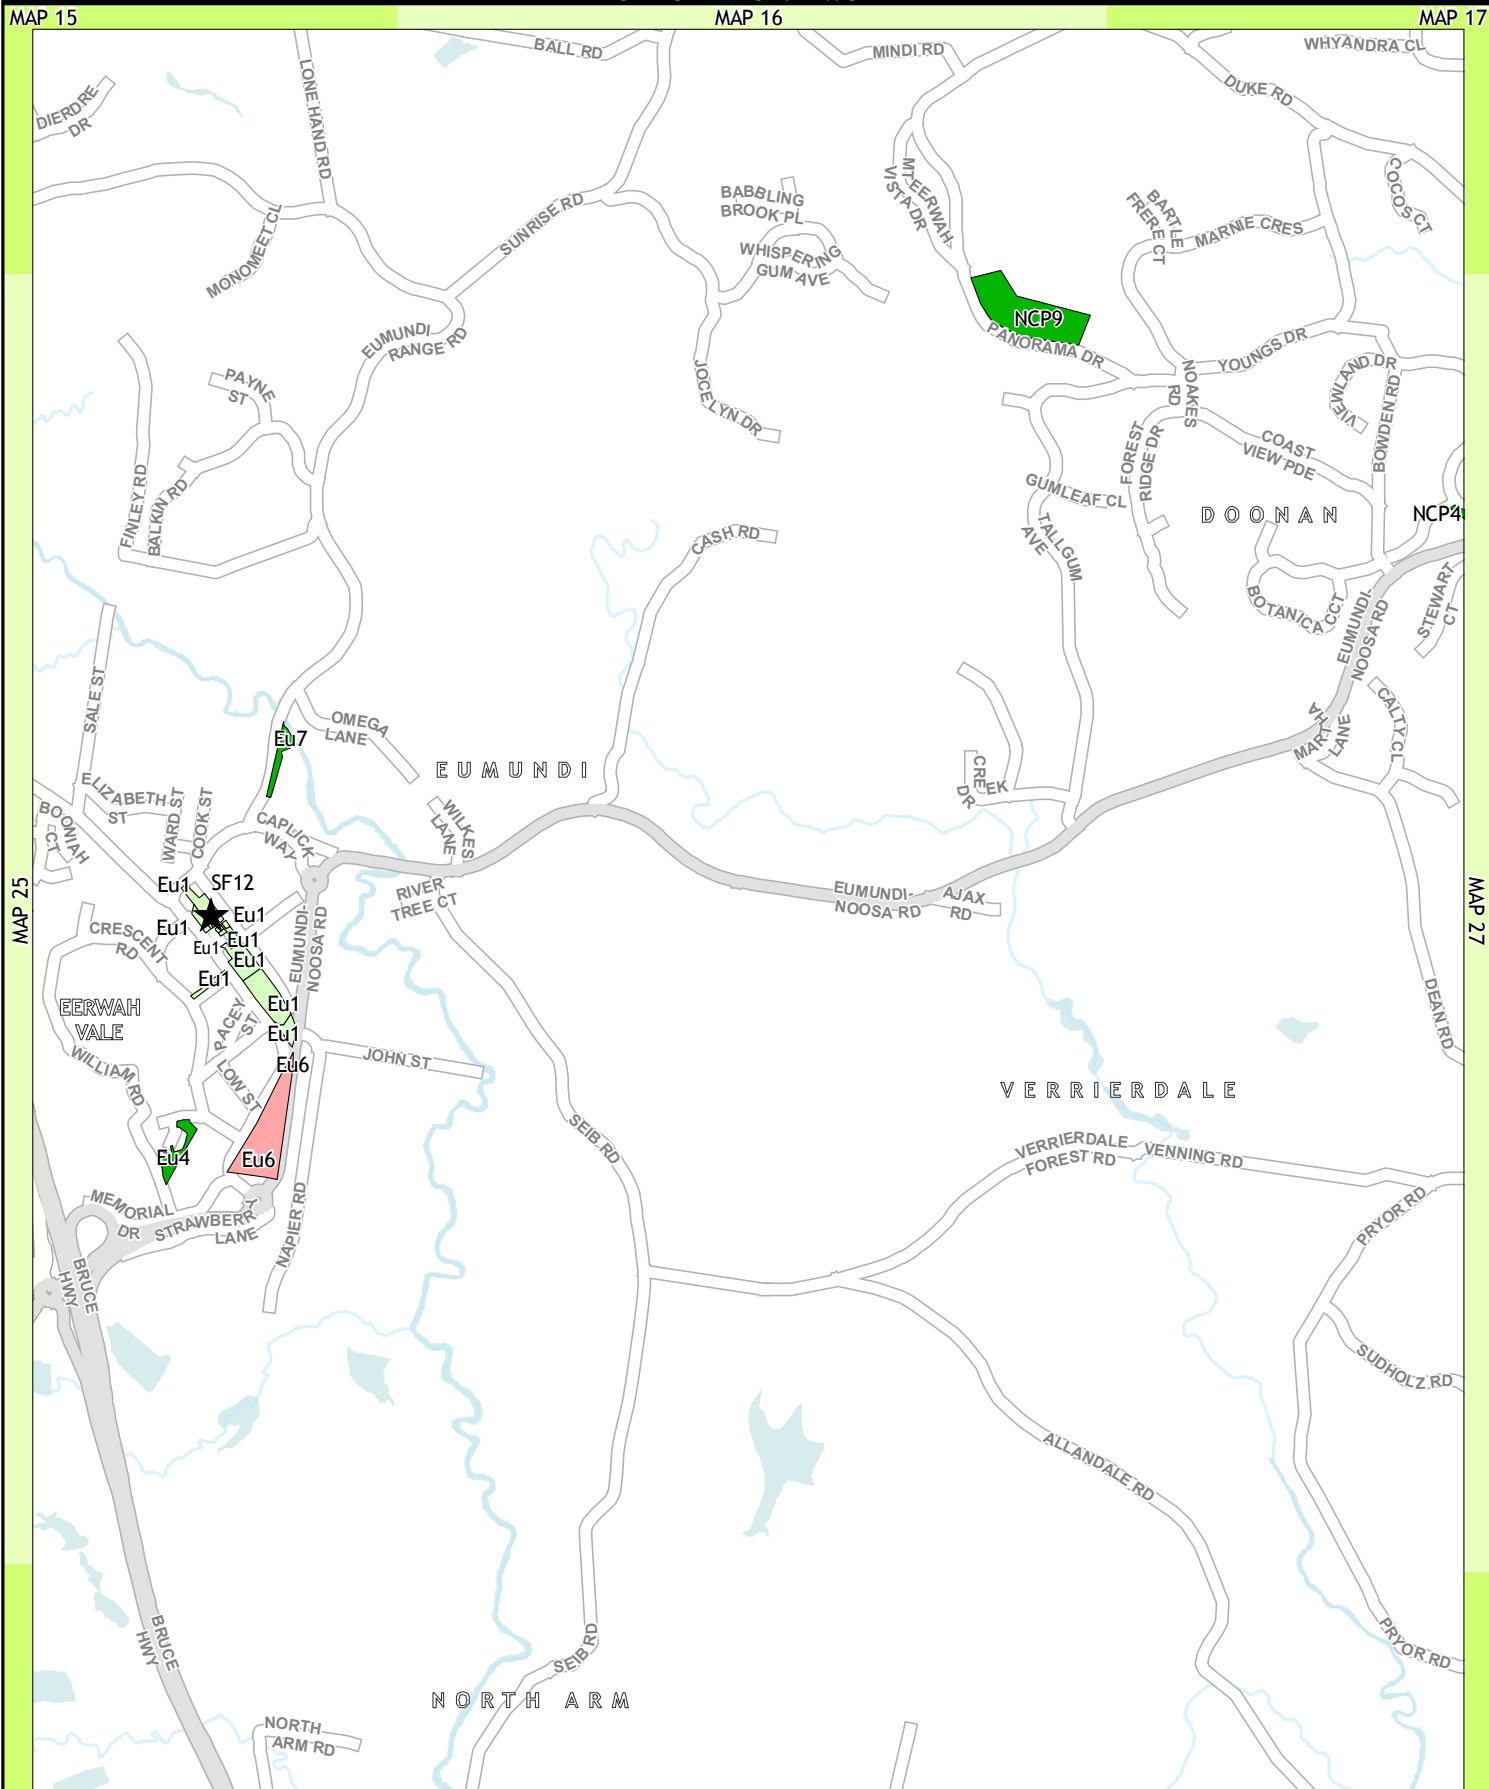

GDA
1:26,840
At Paper Size A4

PROJECTION
MAP GRID OF AUSTRALIA, ZONE 56

Legend

Existing and Future Parks (Location Specified)	Future Parks (Location Unspecified)	Skate Facilities
Local Waterside	Local Recreation	Existing
Local Recreation	District Sports	Proposed
District Sports	District Recreation	
District Waterside	Shirewide Sports	
Shirewide Waterside		
Shirewide Recreation		
Shirewide Sports		

LOCALITY