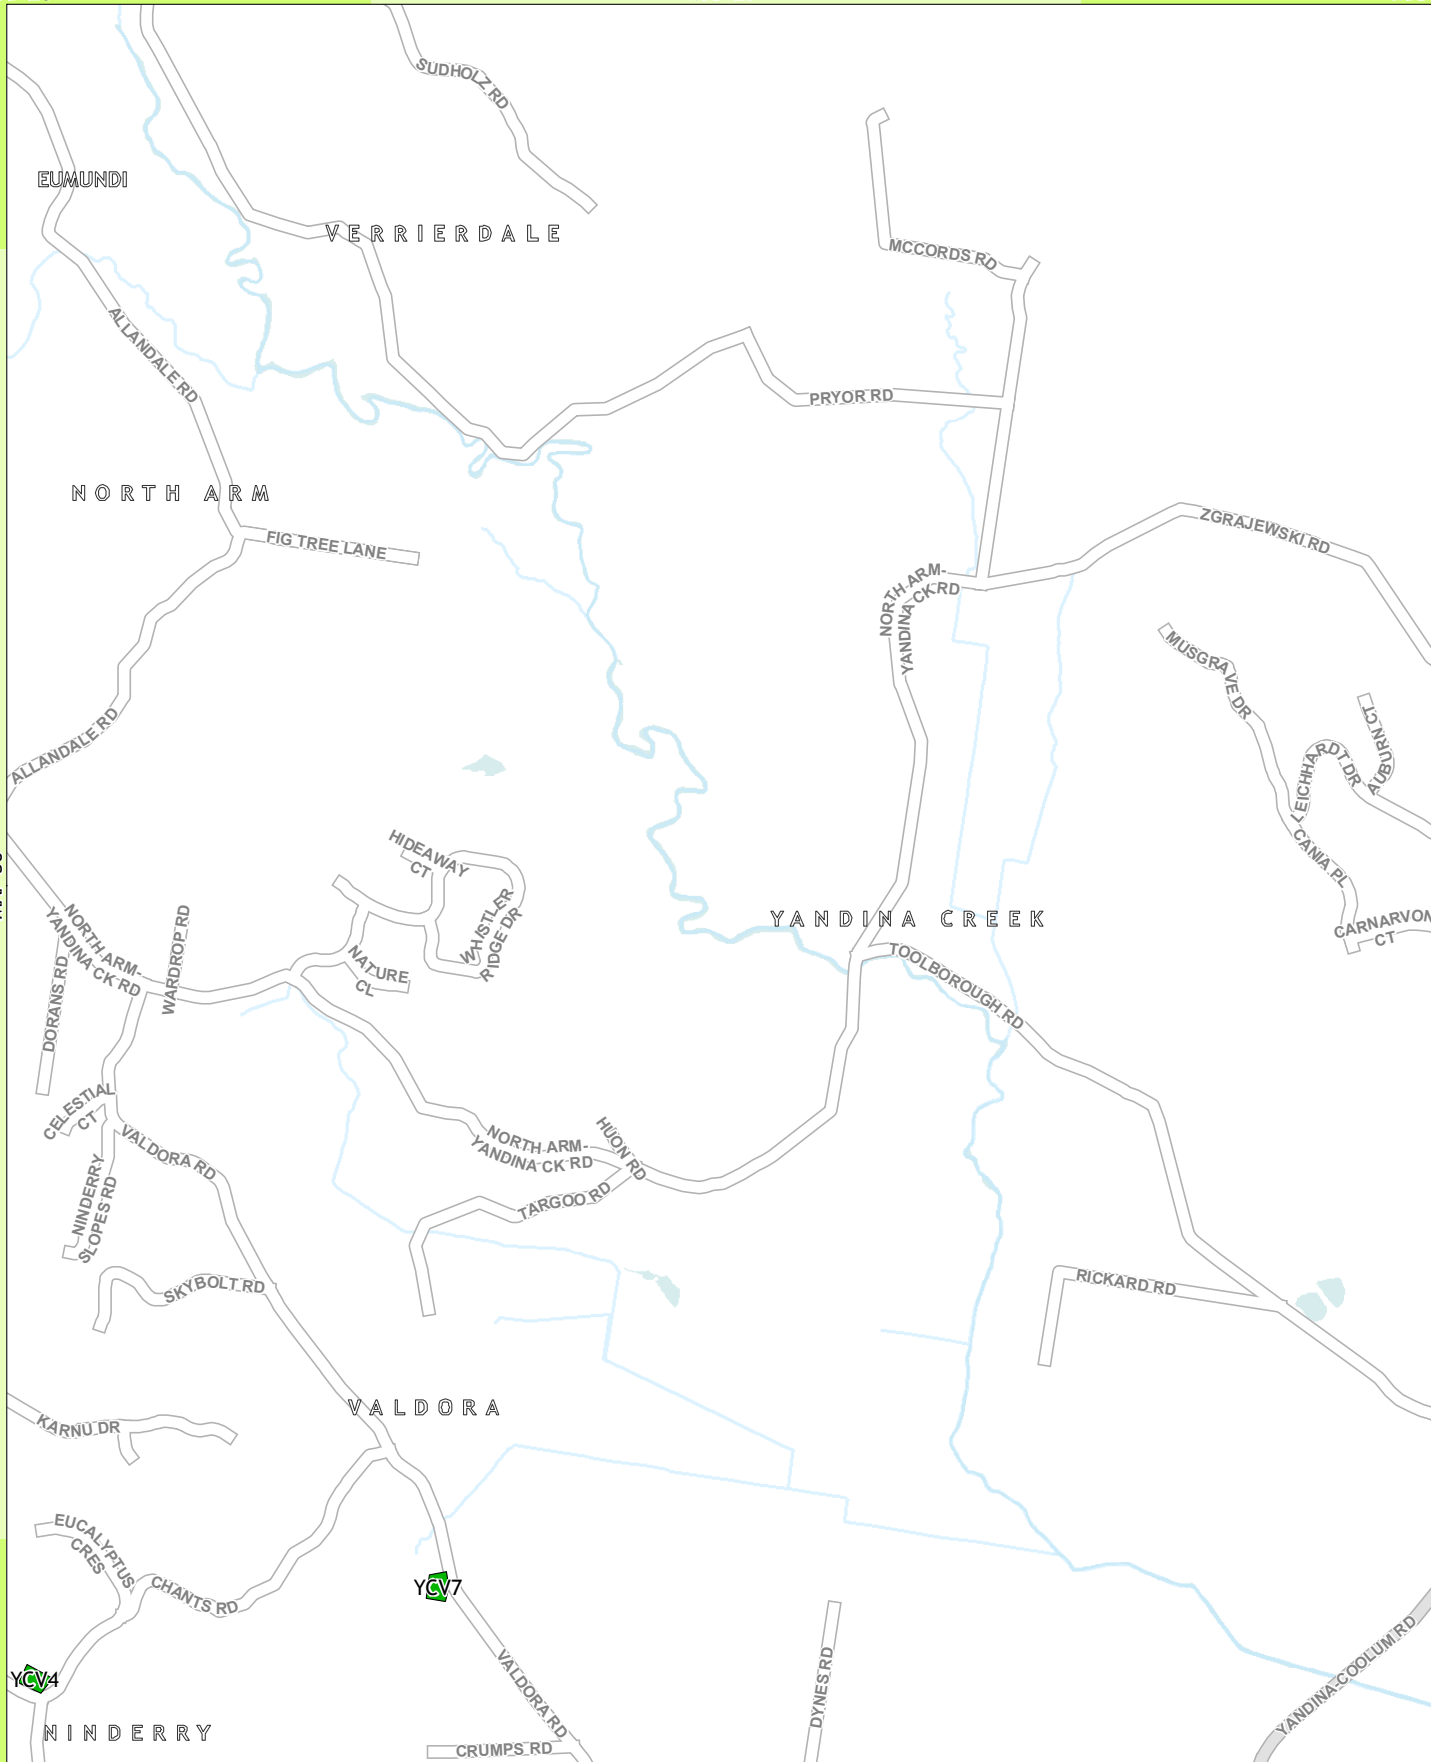

GDA
1:26,840
At Paper Size A4
0 100 200 400
Metres
PROJECTION
MAP GRID OF AUSTRALIA, ZONE 56

Legend

Existing and Future Parks (Location Specified)	Future Parks (Location Unspecified)	Skate Facilities
Local Waterside	Local Recreation	Existing
Local Recreation	District Sports	Proposed
District Sports	District Recreation	
District Waterside	Shirewide Sports	
District Recreation		
Shirewide Waterside		
Shirewide Recreation		
Shirewide Sports		

LOCALITY