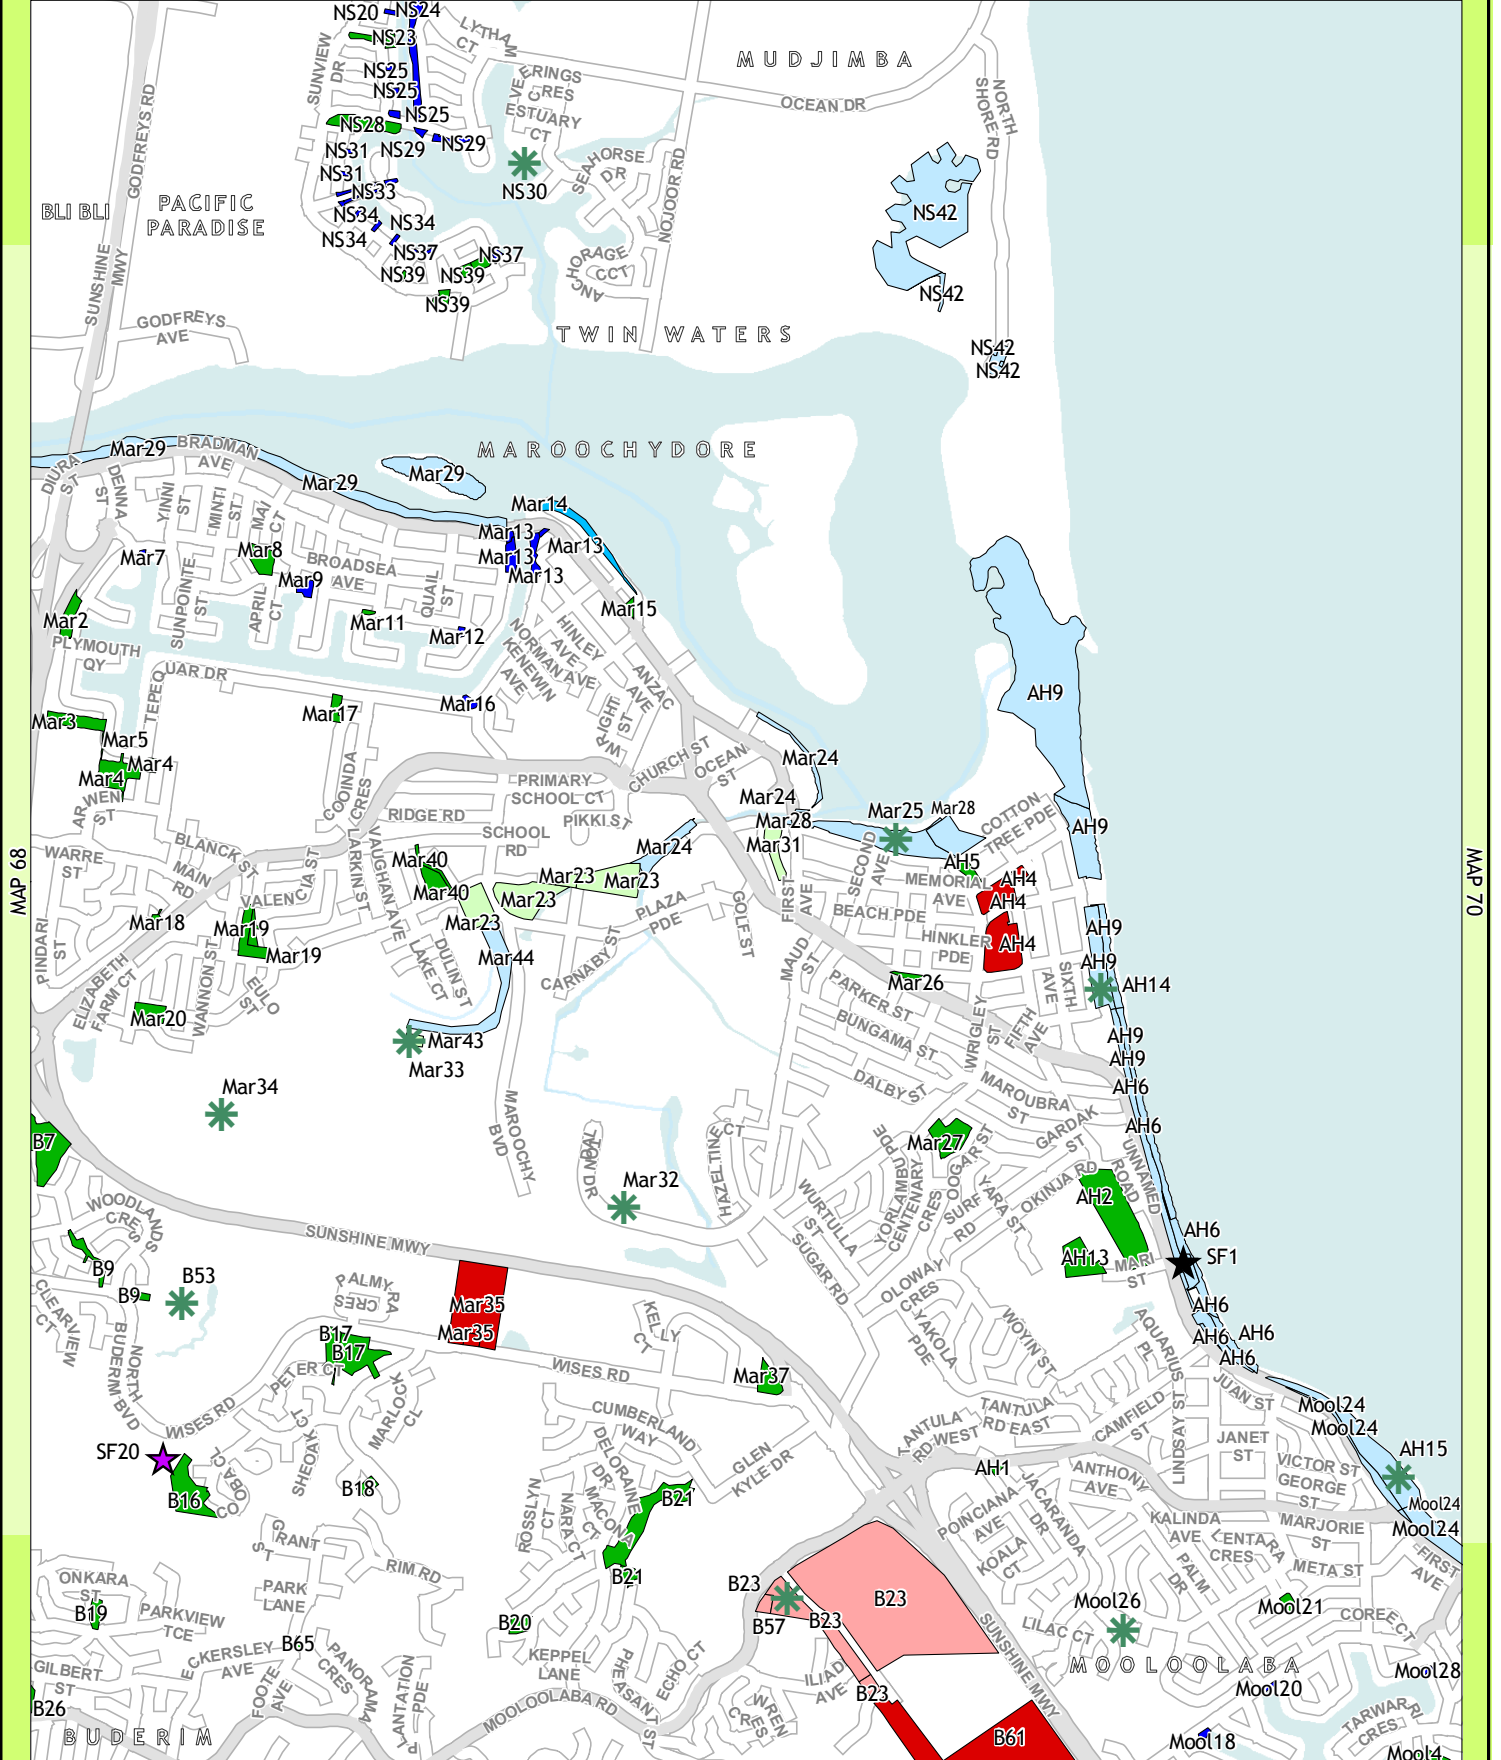

GDA
1:26,840
At Paper Size A4

PROJECTION
MAP GRID OF AUSTRALIA, ZONE 56

Legend

Existing and Future Parks (Location Specified)	Future Parks (Location Unspecified)	Skate Facilities
Local Waterside	Local Recreation	Existing
Local Recreation	District Sports	Proposed
District Sports	District Recreation	
District Waterside	Shirewide Sports	
District Recreation		
Shirewide Waterside		
Shirewide Recreation		
Shirewide Sports		

LOCALITY