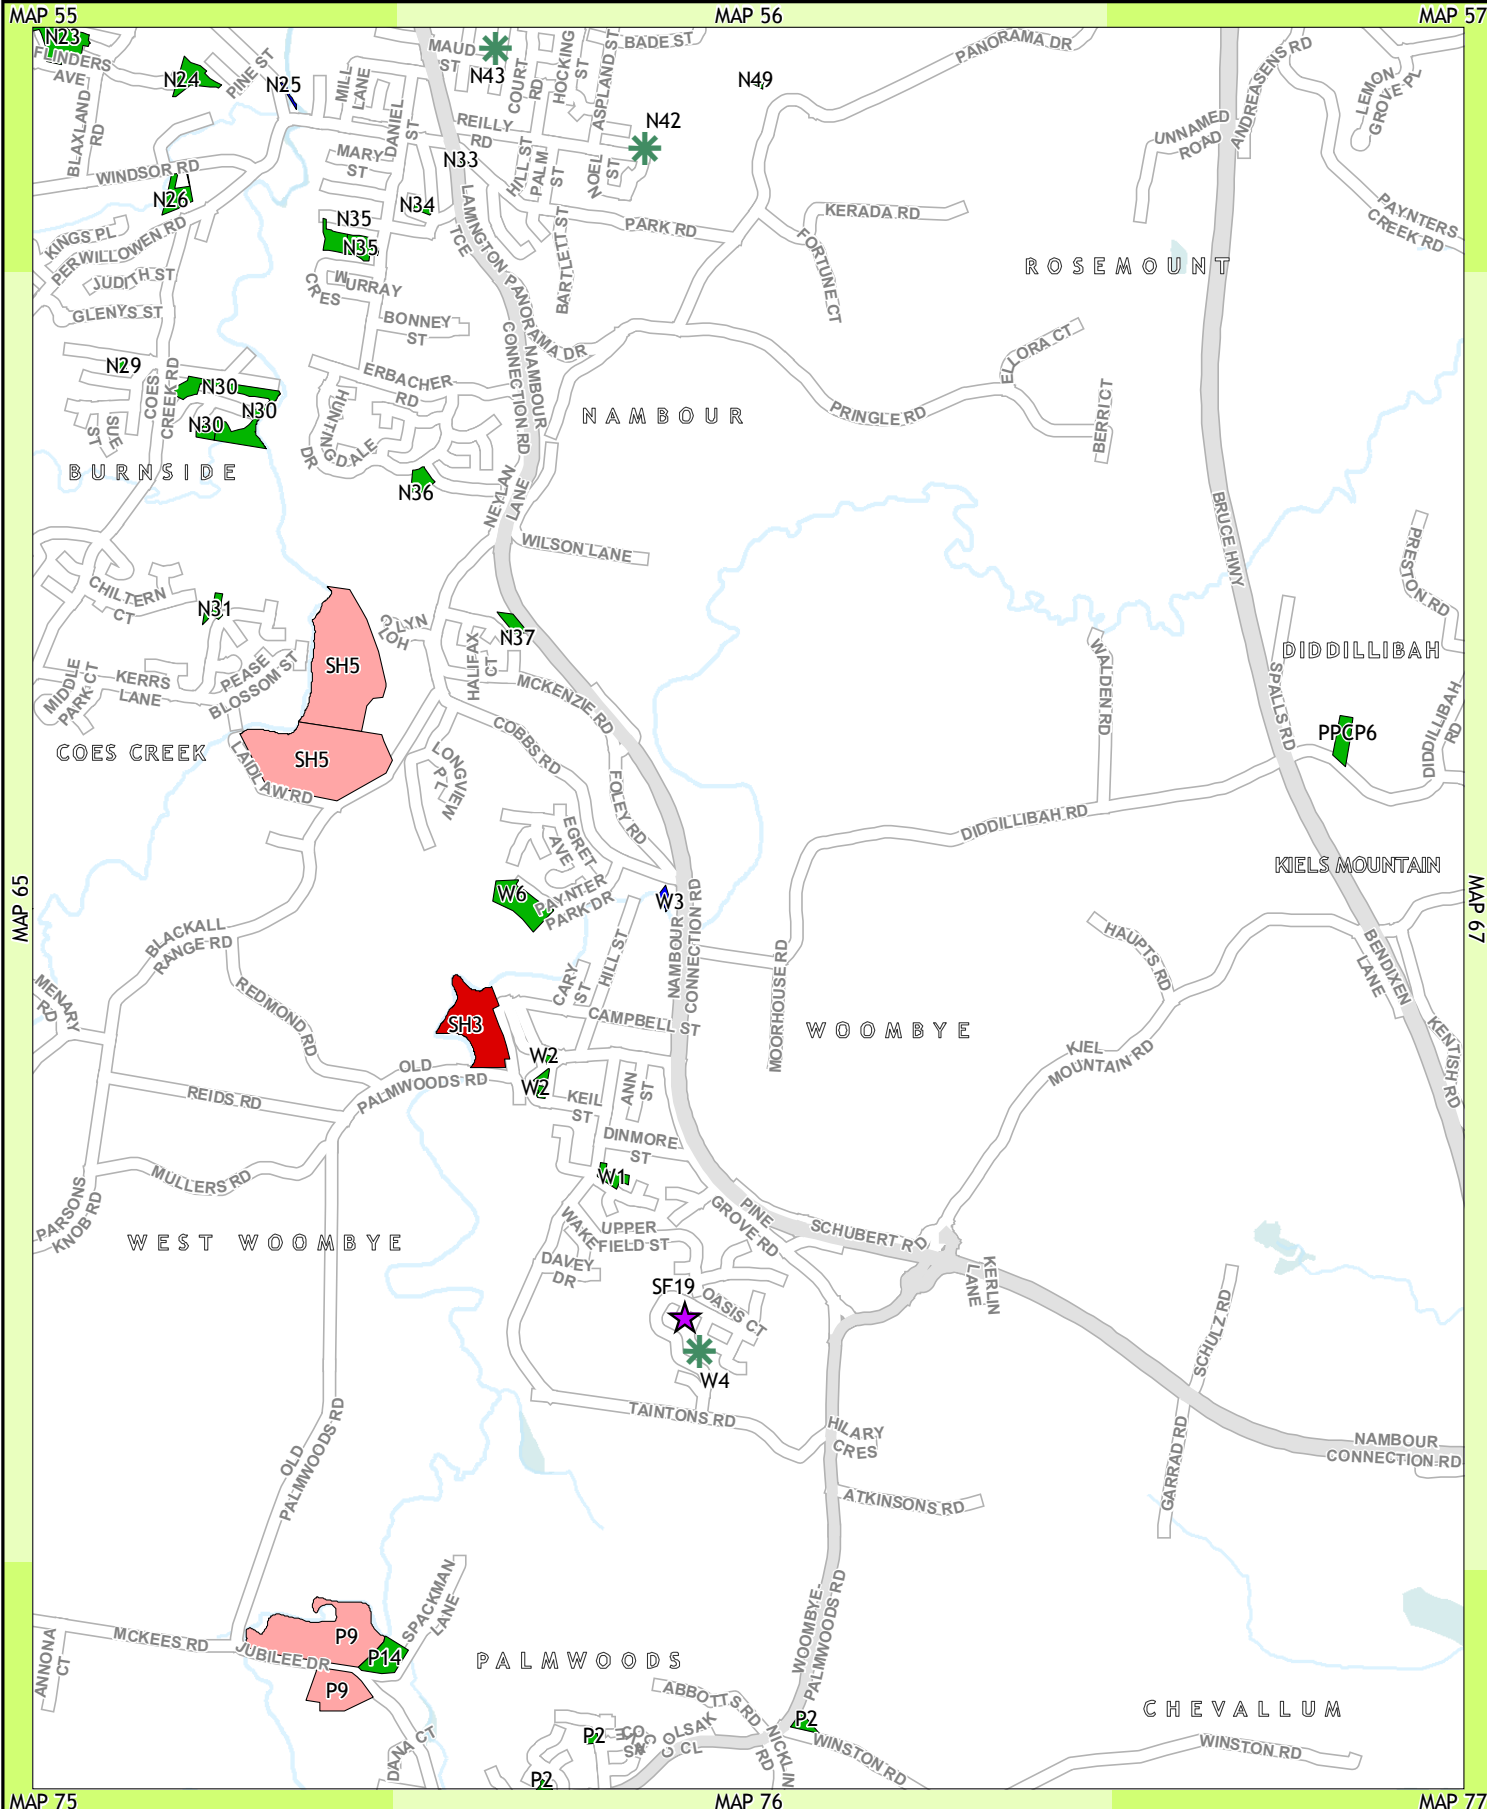

GDA
1:26,840
At Paper Size A4

0 100 200 400
Metres

PROJECTION
MAP GRID OF AUSTRALIA, ZONE 56

Legend

Existing and Future Parks (Location Specified)	Future Parks (Location Unspecified)	Skate Facilities
Local Waterside	Local Recreation	Existing
District Sports	District Sports	Proposed
District Waterside	District Recreation	
Shirewide Waterside	Shirewide Sports	
Shirewide Recreation		
Shirewide Sports		

LOCALITY