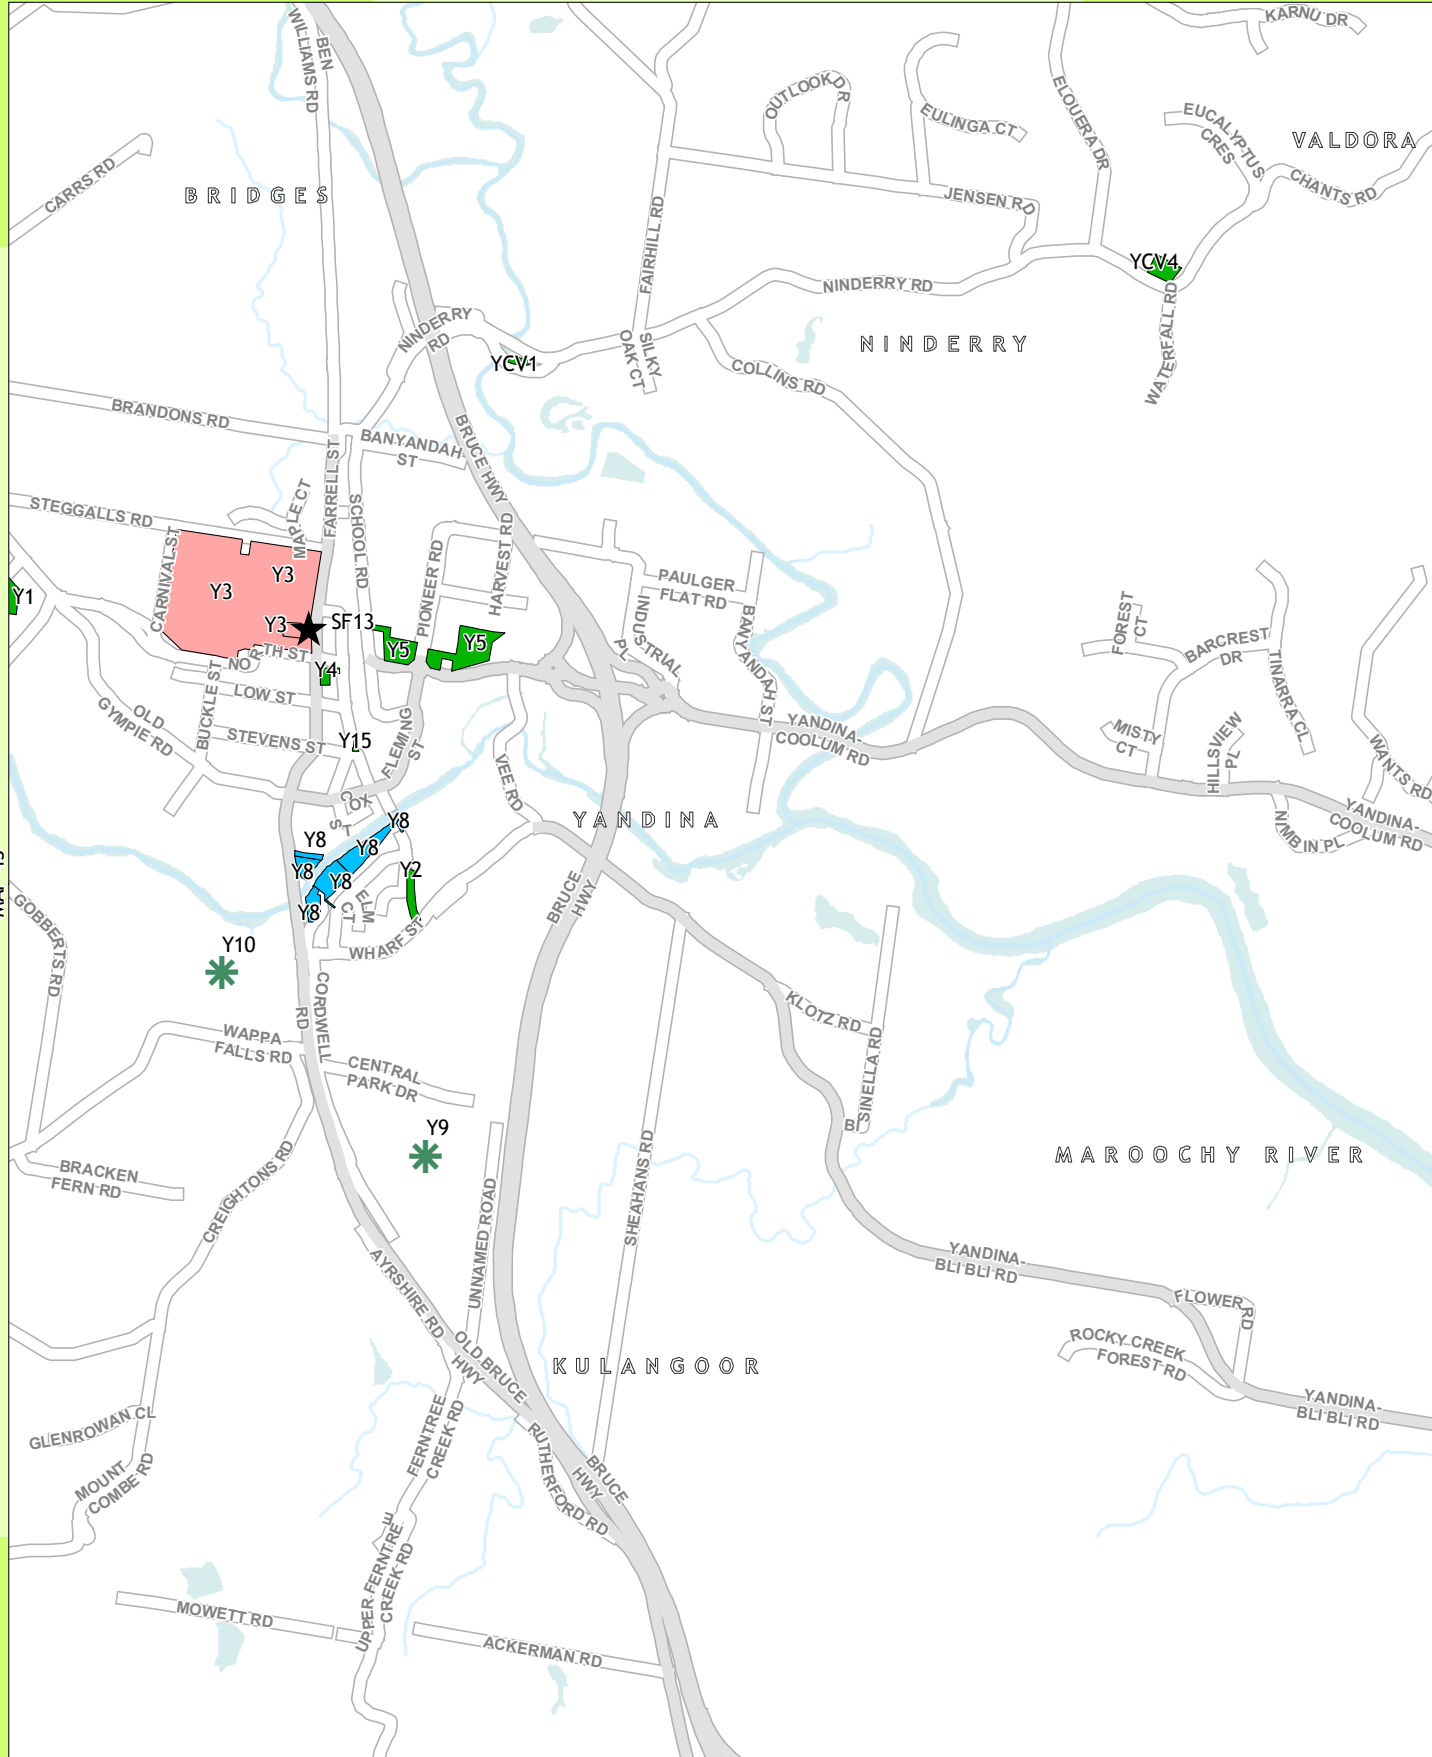

1:26,840
At Paper Size A4

PROJECTION
MAP GRID OF AUSTRALIA, ZONE 56

Legend

Existing and Future Parks (Location Specified)	Future Parks (Location Unspecified)	Skate Facilities
■ Local Waterside	★ Local Recreation	★ Existing
■ District Sports	★ District Sports	★ Proposed
■ District Waterside	★ District Recreation	
■ District Recreation	★ Shirewide Sports	
■ Shirewide Waterside		
■ Shirewide Recreation		
■ Shirewide Sports		

LOCALITY