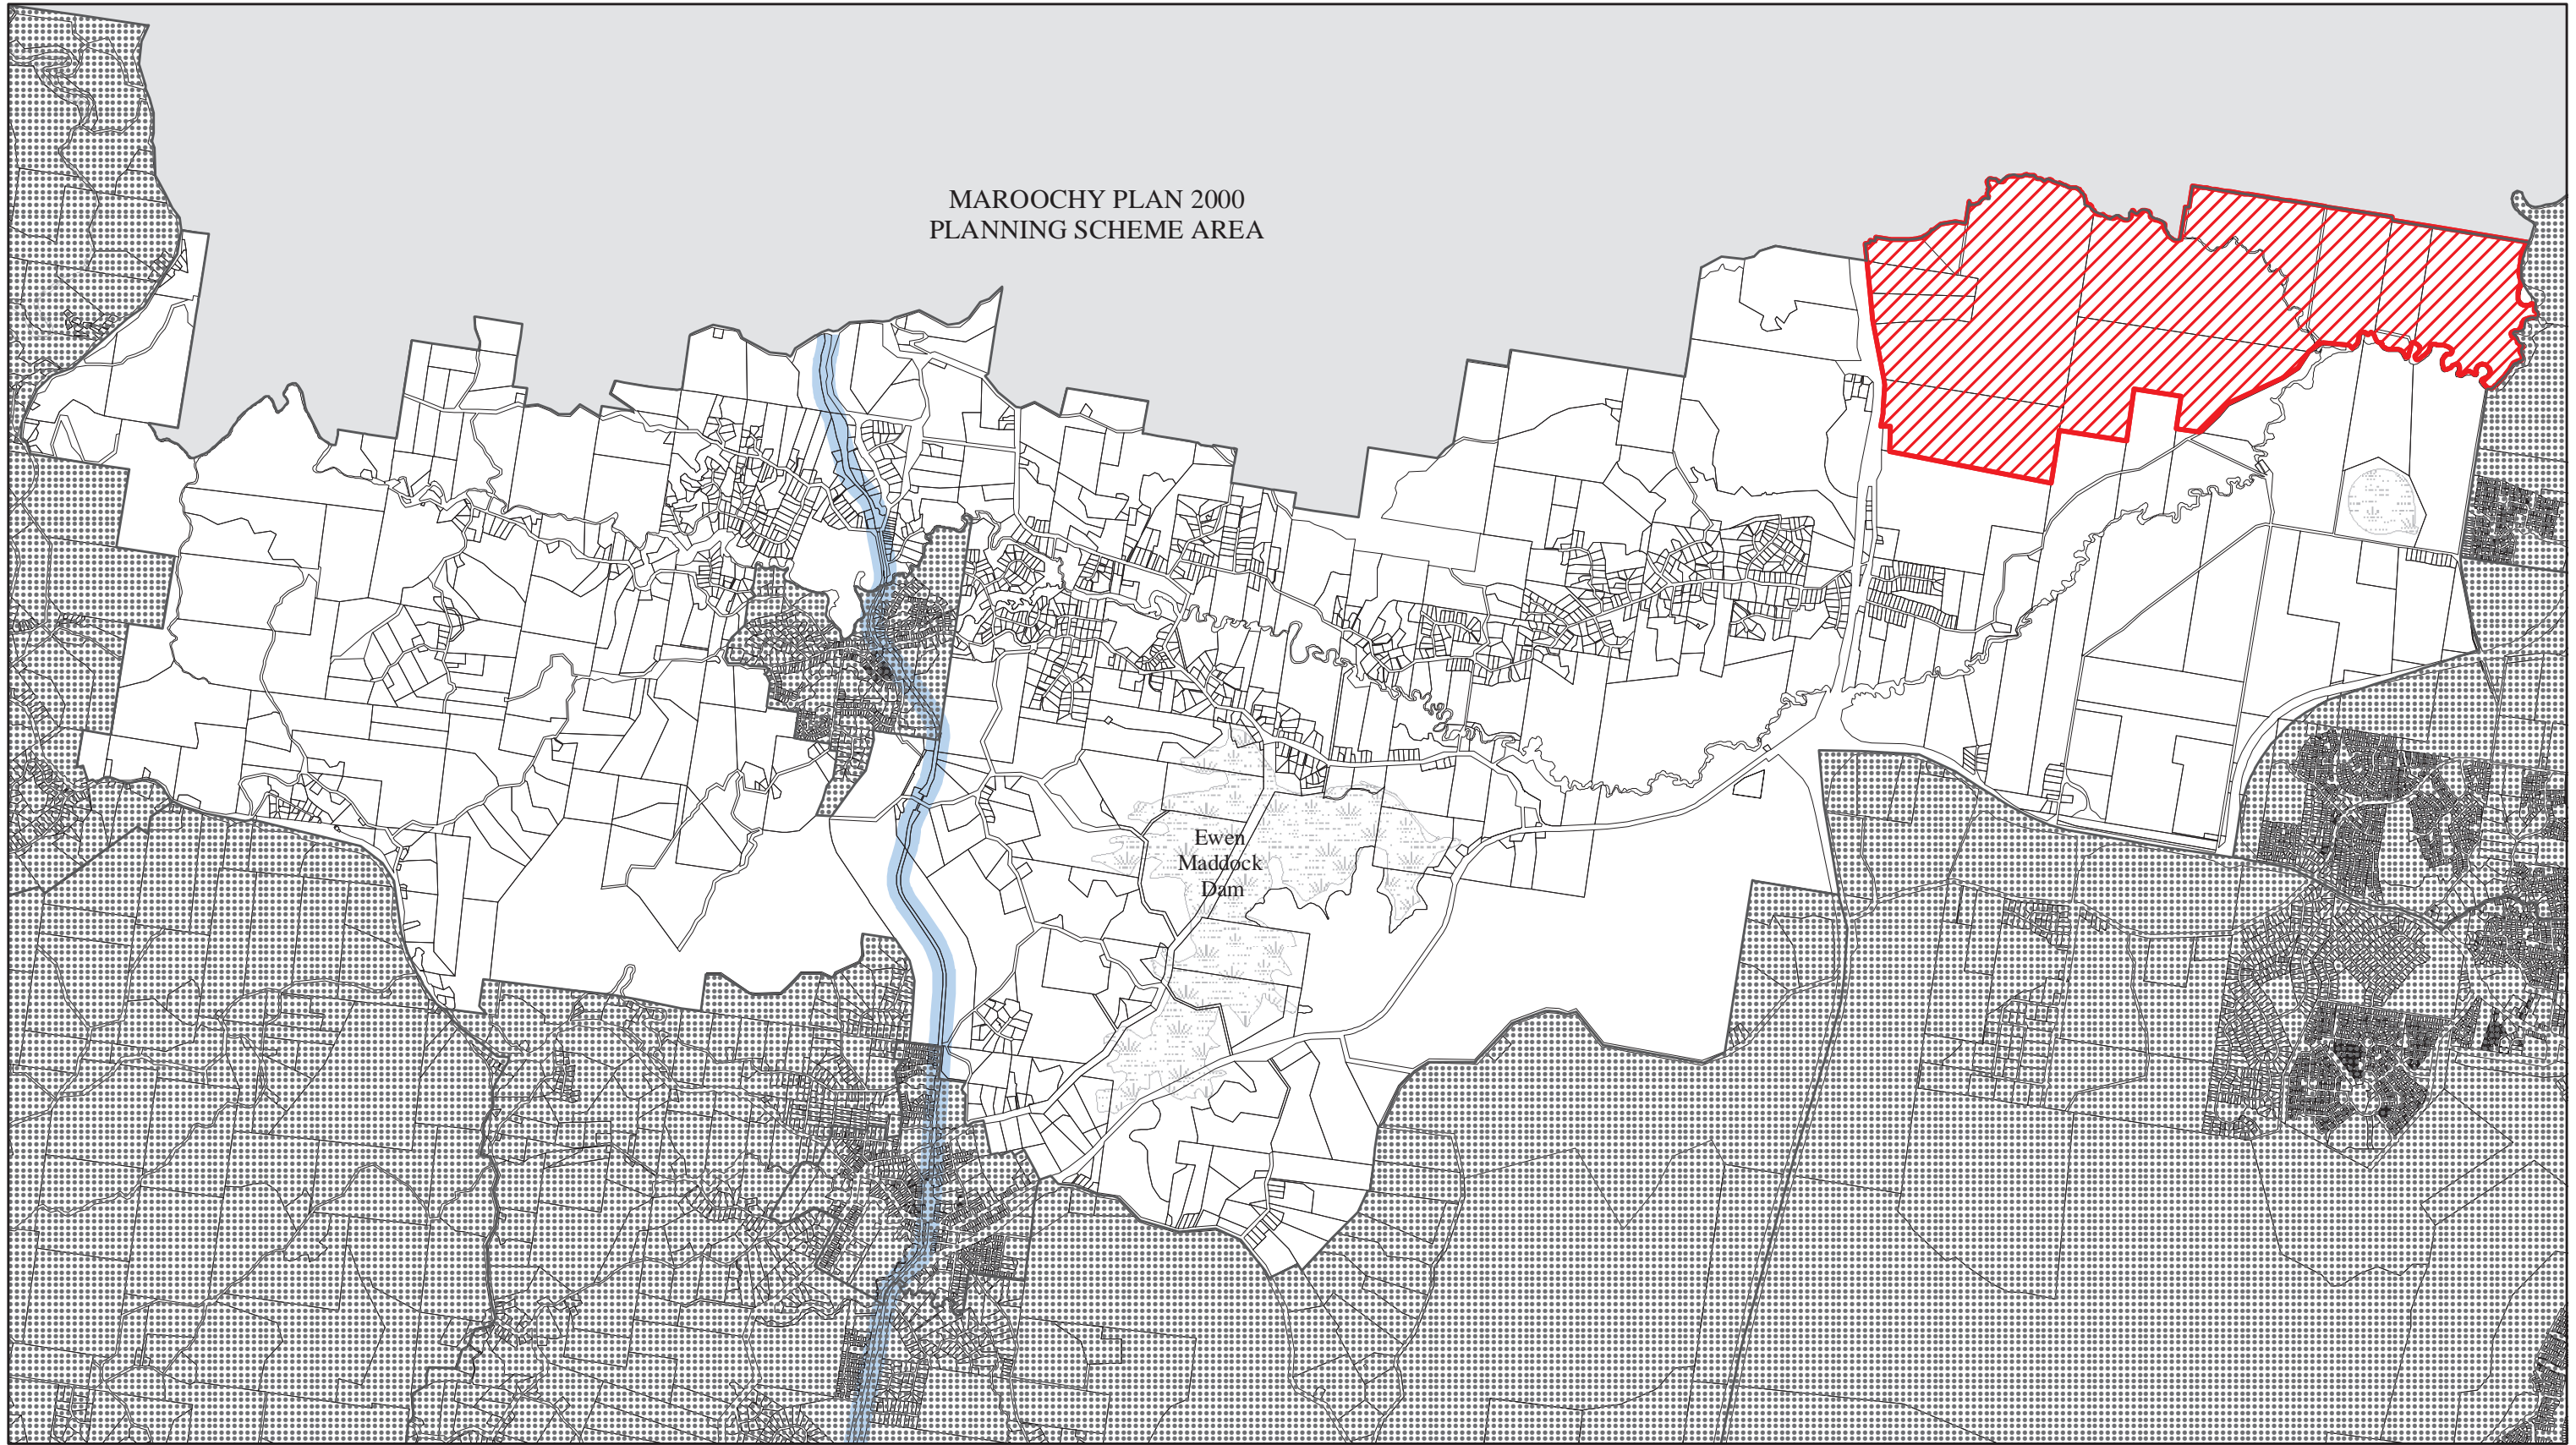

MAROOCHY PLAN 2000
PLANNING SCHEME AREA

Overlays

Land Subject to the Railway Noise Affected Area Overlay (refer to the Nuisance Code)

Other Elements

Palmview Master Planned Area

Planning Area Boundary

Cadastral Boundary

This map must not be reproduced in any form whole or part without the express written consent of Caloundra City Council. Base data supplied by the DNRME and reproduced by arrangement with the Queensland Government. July 2004.

Sunshine Coast
Council

Mooloolah Valley Planning Area
Overlay Map

MAP MVP2a