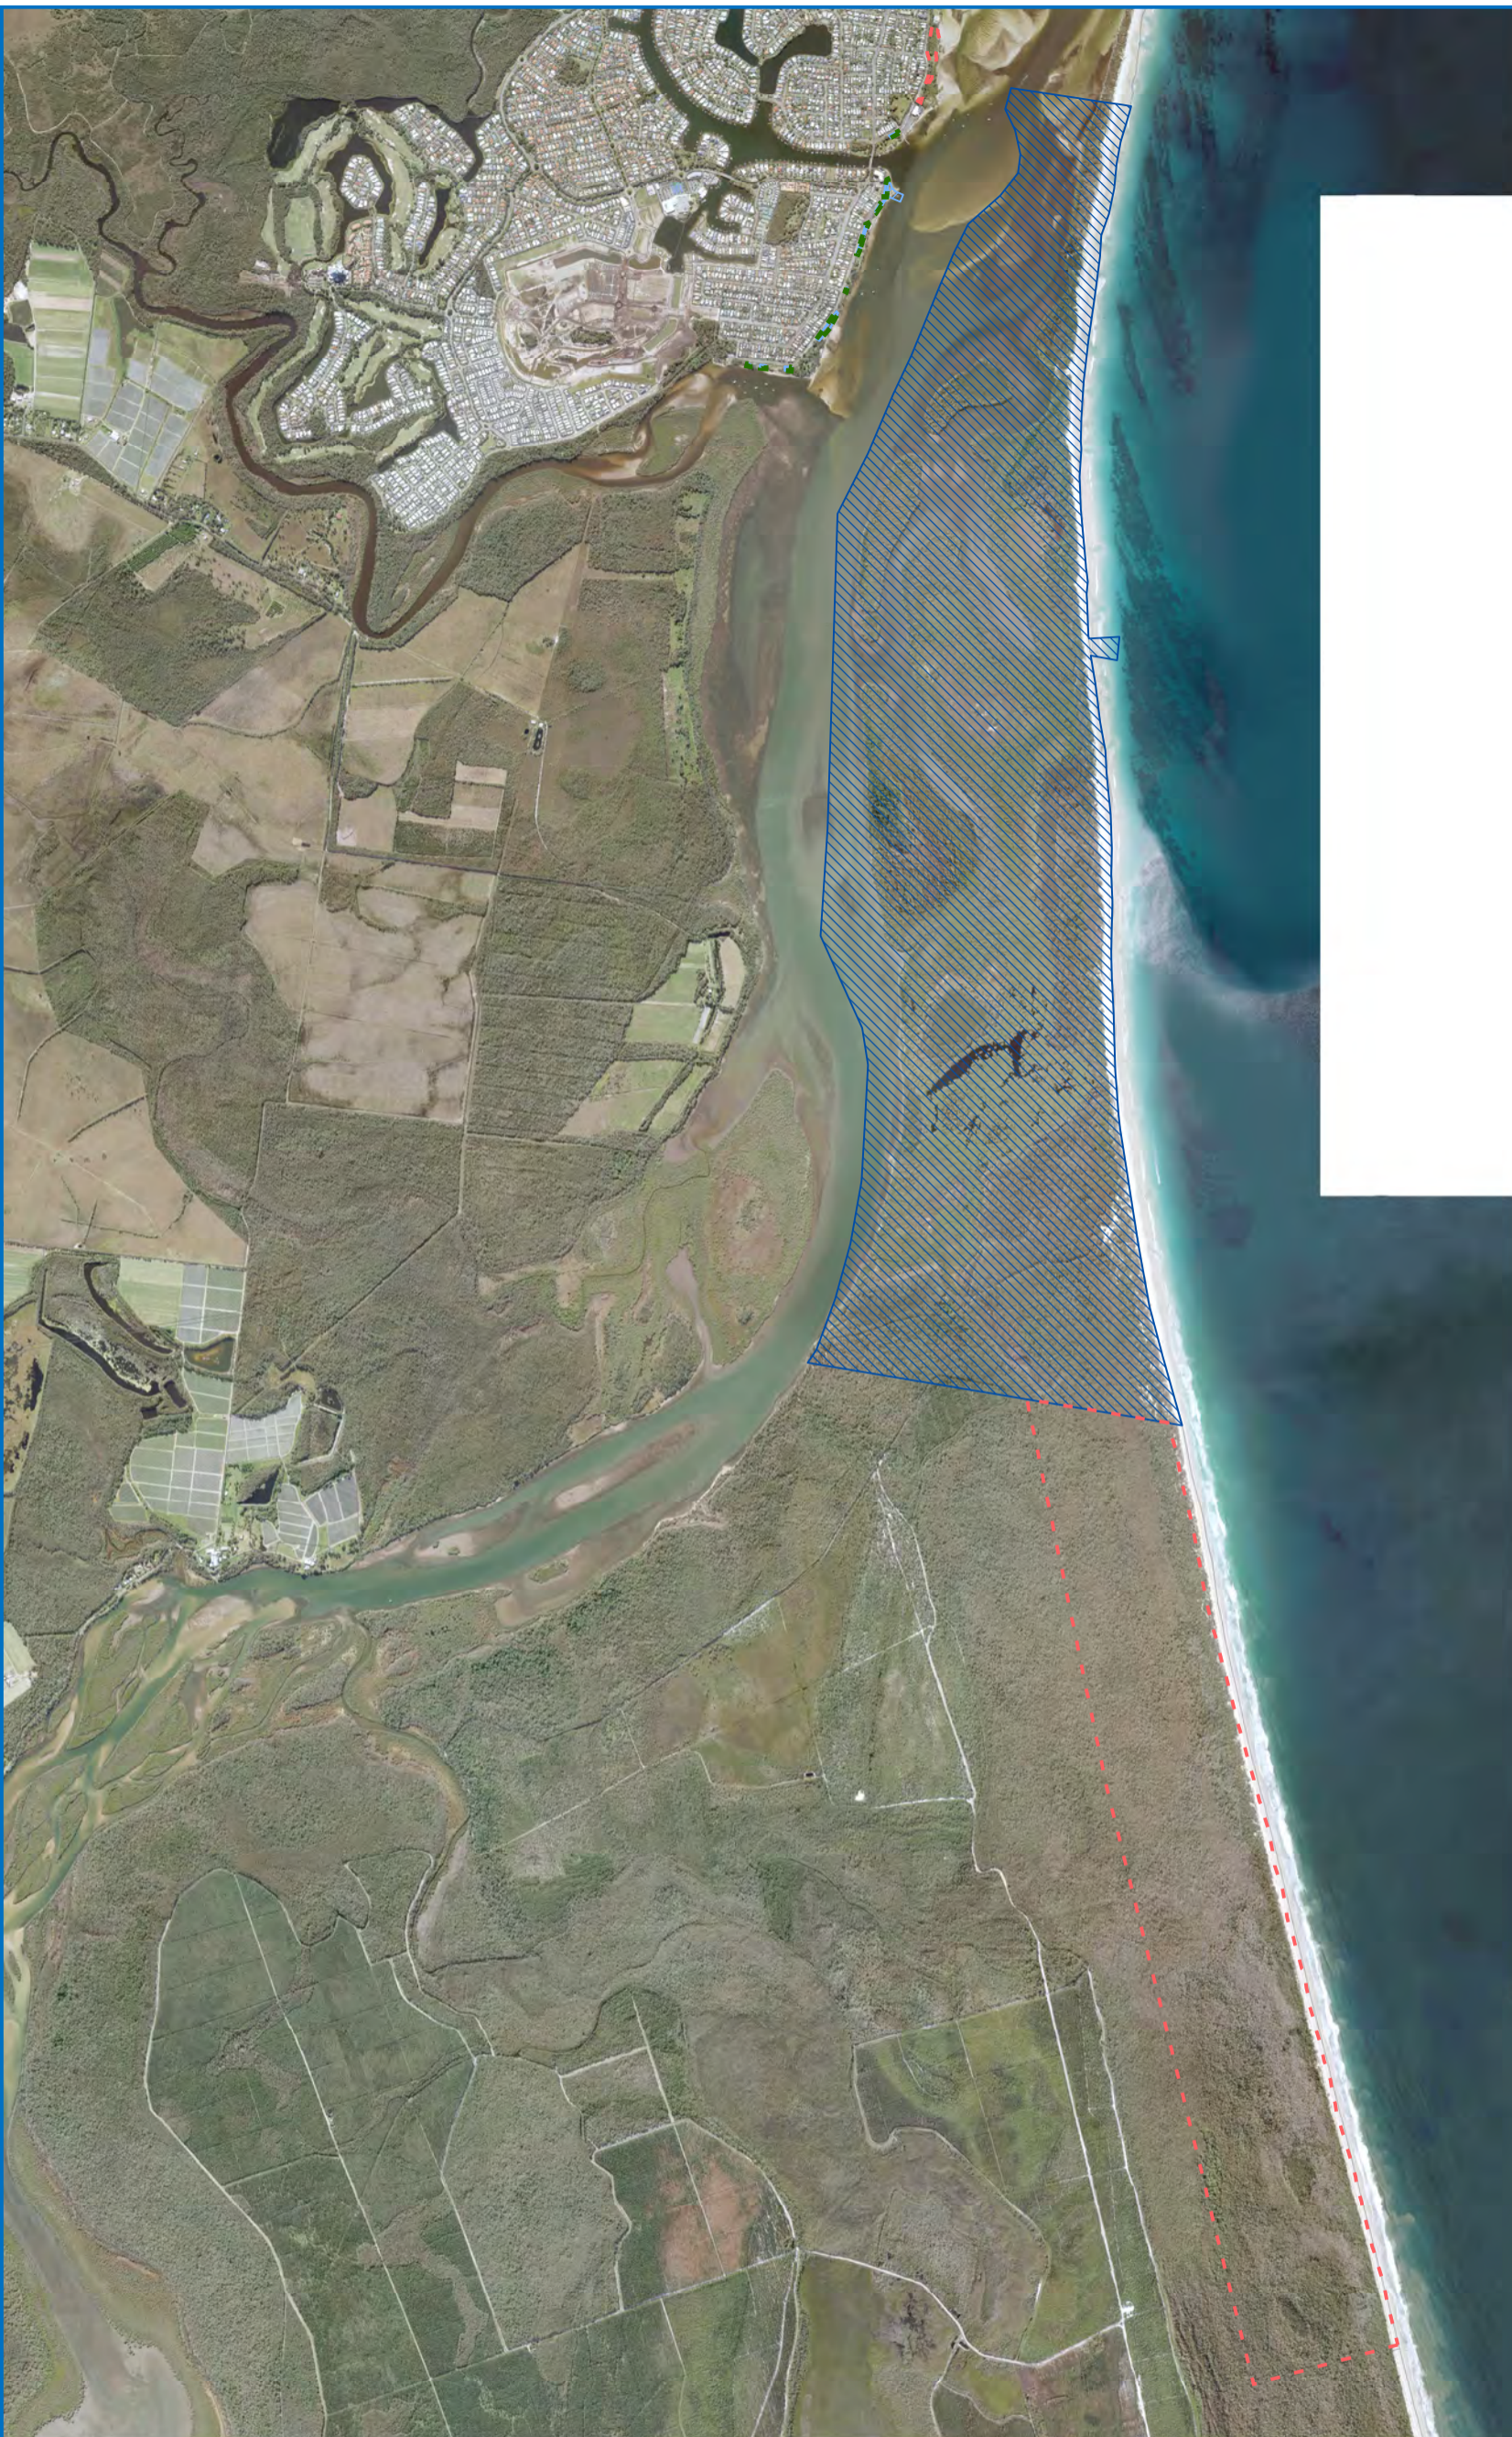

Legend

- Proposed local heritage place - shipwreck site
- State heritage place (for information purposes only)
- Local heritage place (existing place proposed for retention)
- Proposed new local heritage place
- Existing local heritage place - proposed for removal from planning scheme
- Land in proximity to a local heritage place
- Character building
- Existing character area to be retained
- Proposed character area or character area extension
- Property proposed to be removed from existing character area

Sunshine Coast Council
Locked Bag 72
Sunshine Coast Mail Centre Qld 4560
[e] mapping@sunshinecoast.qld.gov.au
[w] www.maps.sunshinecoast.qld.gov.au
[p] 07 5475 7272

Disclaimer

While every care is taken to ensure the accuracy of this product, neither the Sunshine Coast Council nor the State of Queensland makes any representations or warranties about its accuracy, reliability, completeness or suitability for any particular purpose and disclaims all responsibility and all liability (including without limitation, liability in negligence) for all expenses, losses, damages (including indirect or consequential damage) and costs that may occur as a result of the product being inaccurate or incomplete in any way or for any reason.

© Crown & Council Copyright Reserved 2020.
Geocentric Datum of Australia 1994 (GDA94)
Date: Tuesday, 11 February 2020
Created by: pq001