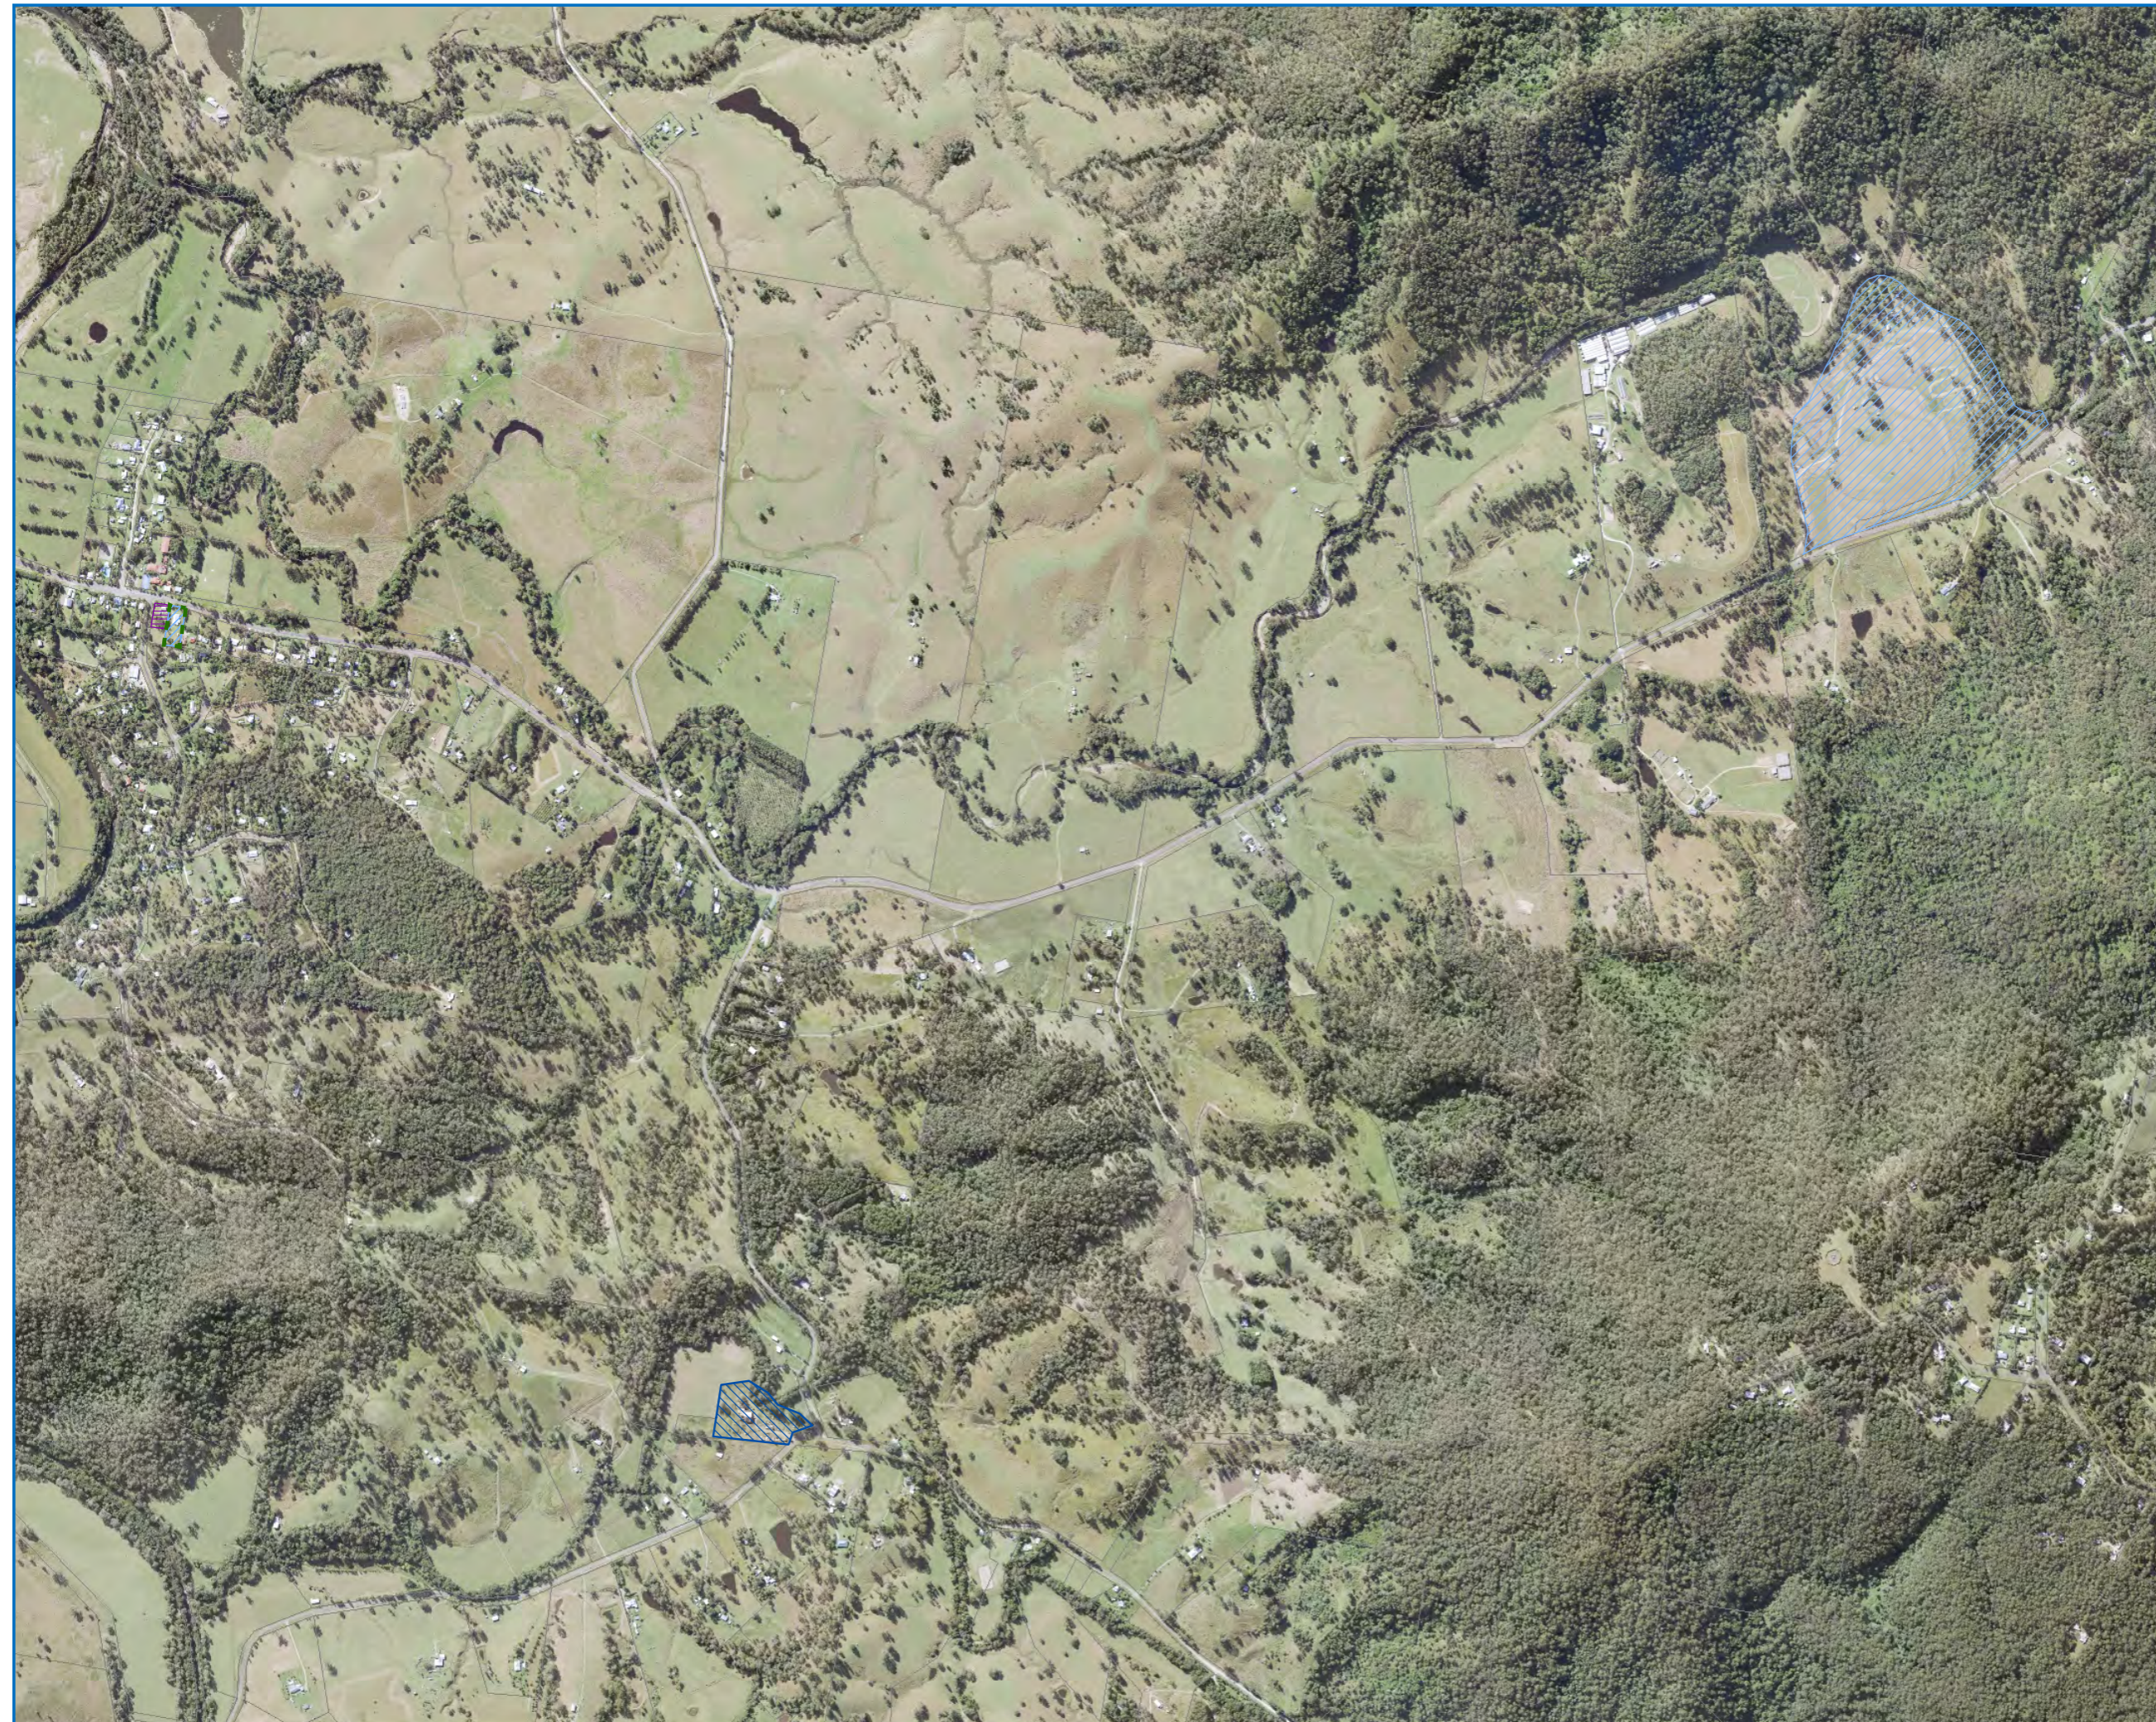

SCC Heritage Overlay proposed changes - Conondale/Elaman Creek Area

Legend

- Proposed local heritage place - shipwreck site
- State heritage place (for information purposes only)
- Local heritage place (existing place proposed for retention)
- Proposed new local heritage place
- Existing local heritage place – proposed for removal from planning scheme
- Land in proximity to a local heritage place
- Character building
- Existing character area to be retained
- Proposed character area or character area extension
- Property proposed to be removed from existing character area