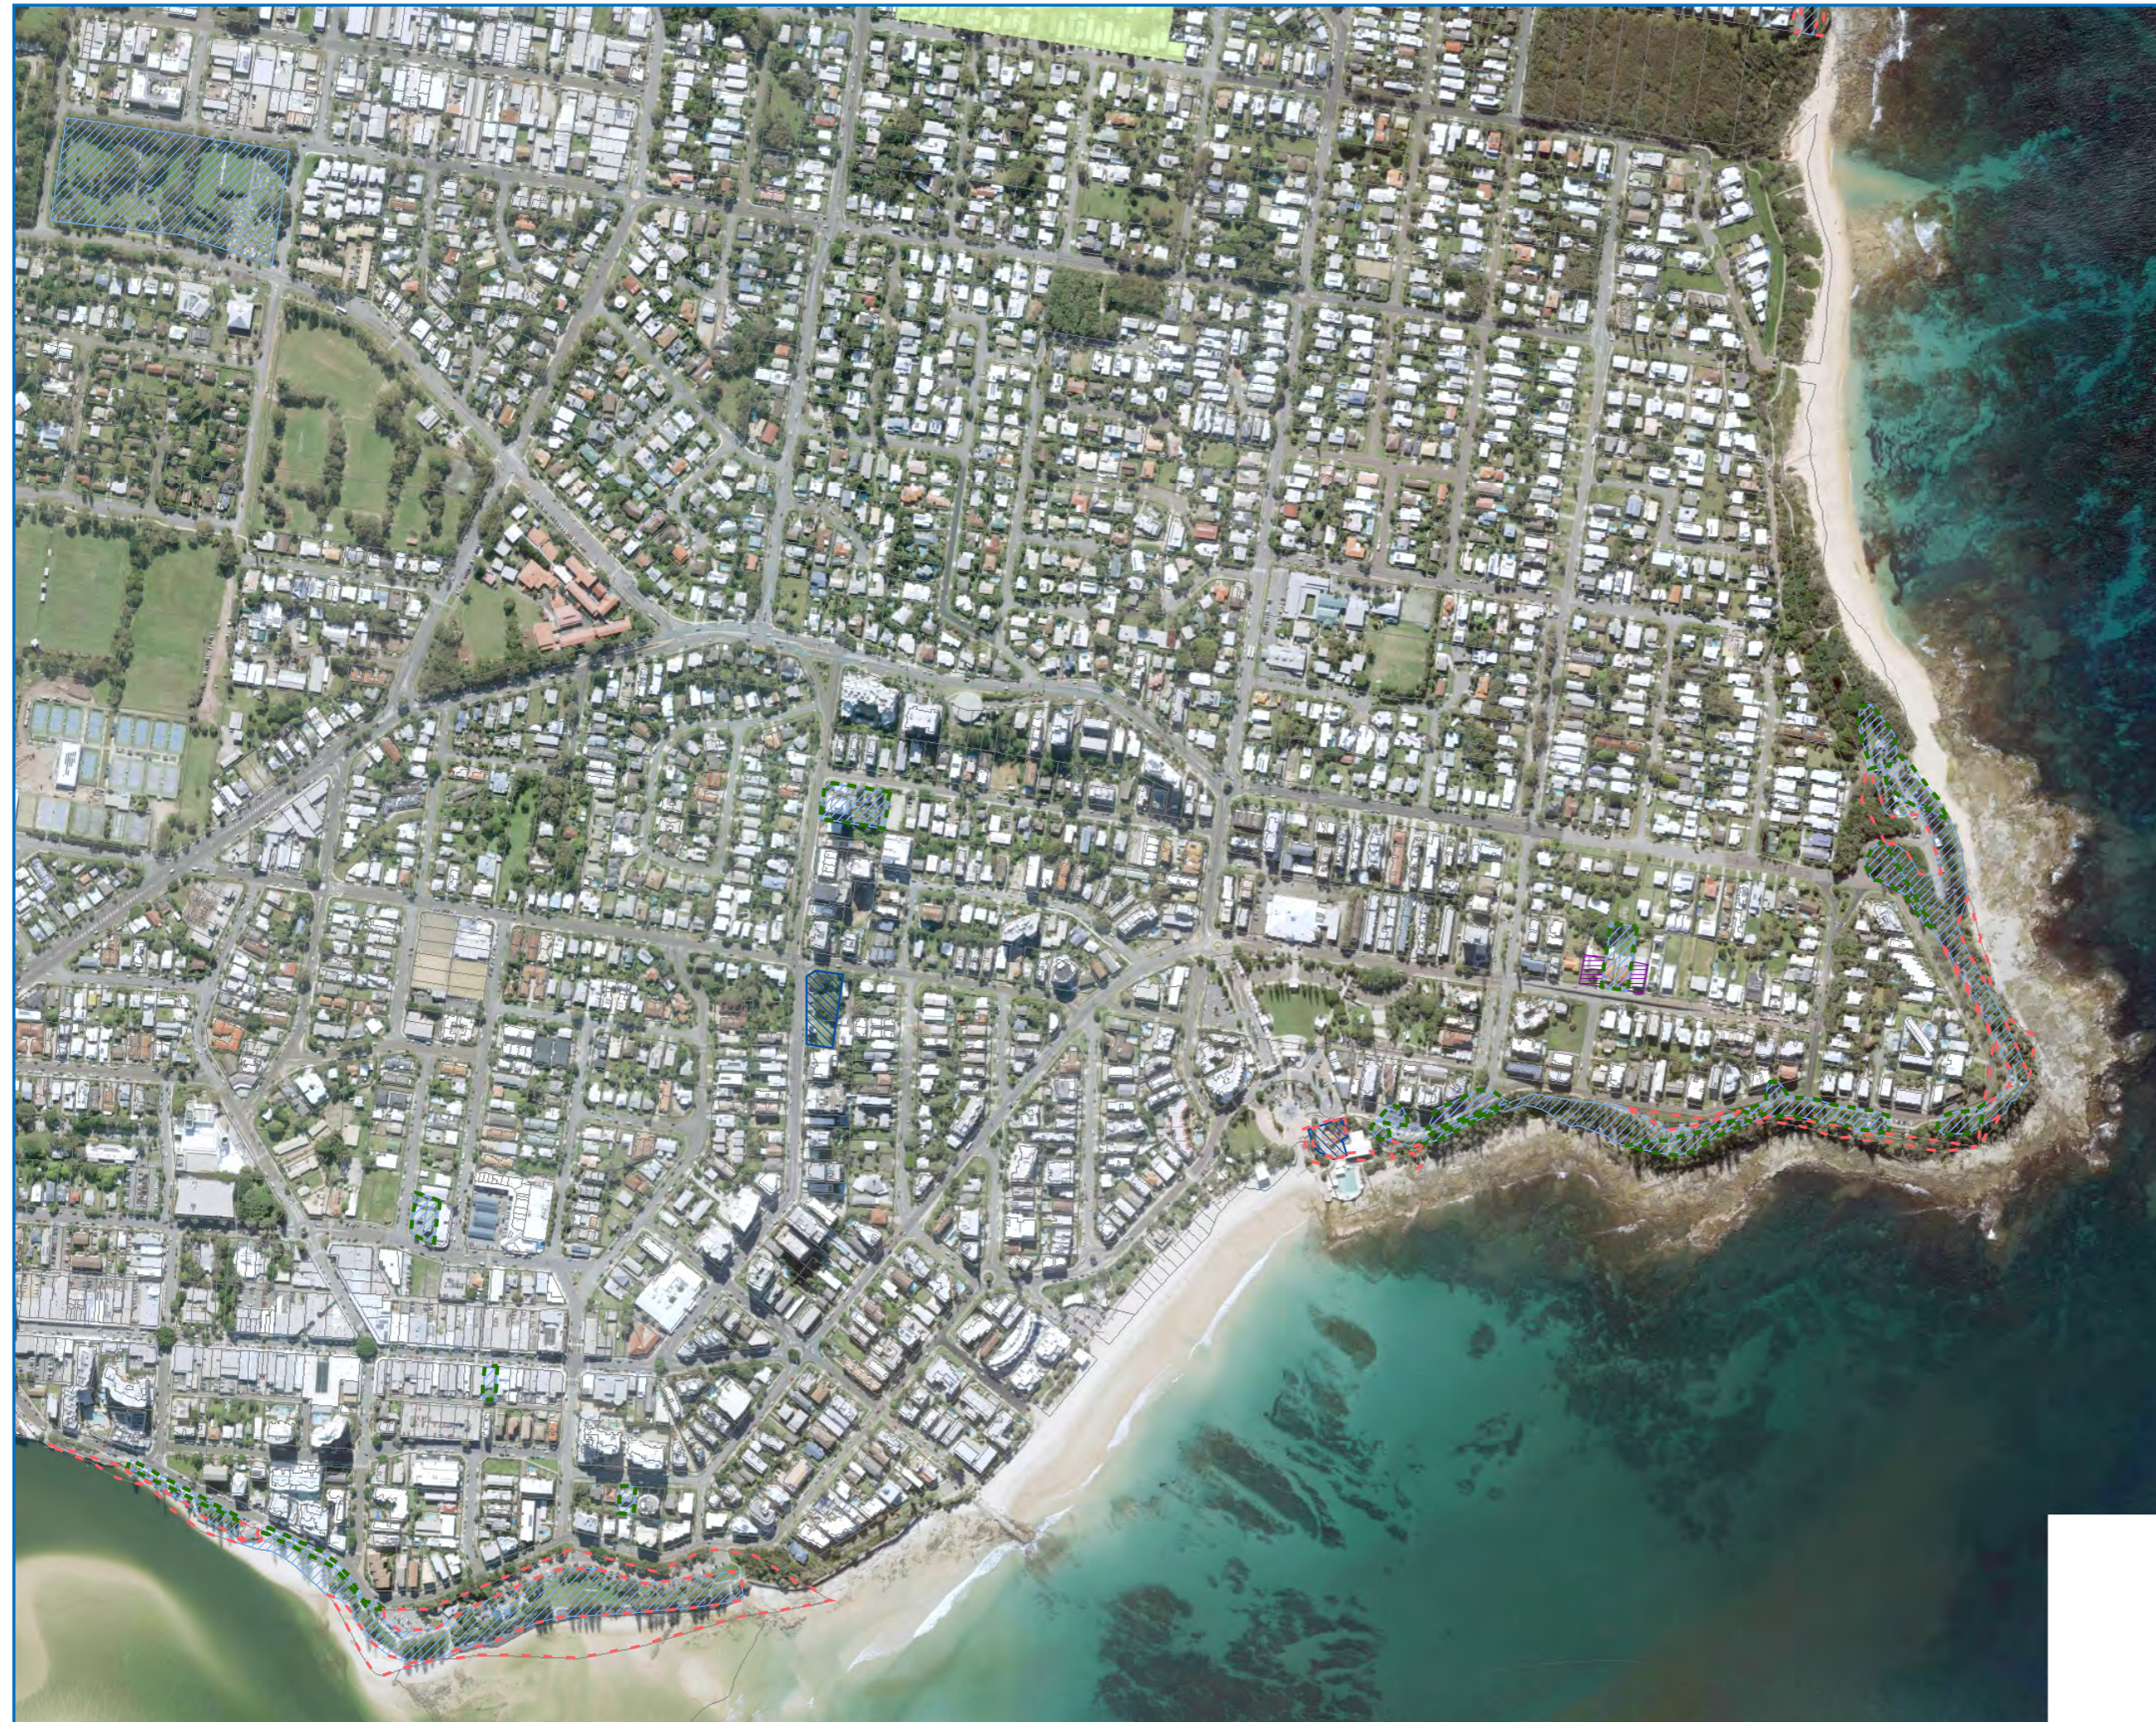

SCC Heritage Overlay proposed changes - Caloundra

Legend

- Proposed local heritage place - shipwreck site
- State heritage place (for information purposes only)
- Local heritage place (existing place proposed for retention)
- Proposed new local heritage place
- Existing local heritage place – proposed for removal from planning scheme
- Land in proximity to a local heritage place
- Character building
- Existing character area to be retained
- Proposed character area or character area extension
- Property proposed to be removed from existing character area