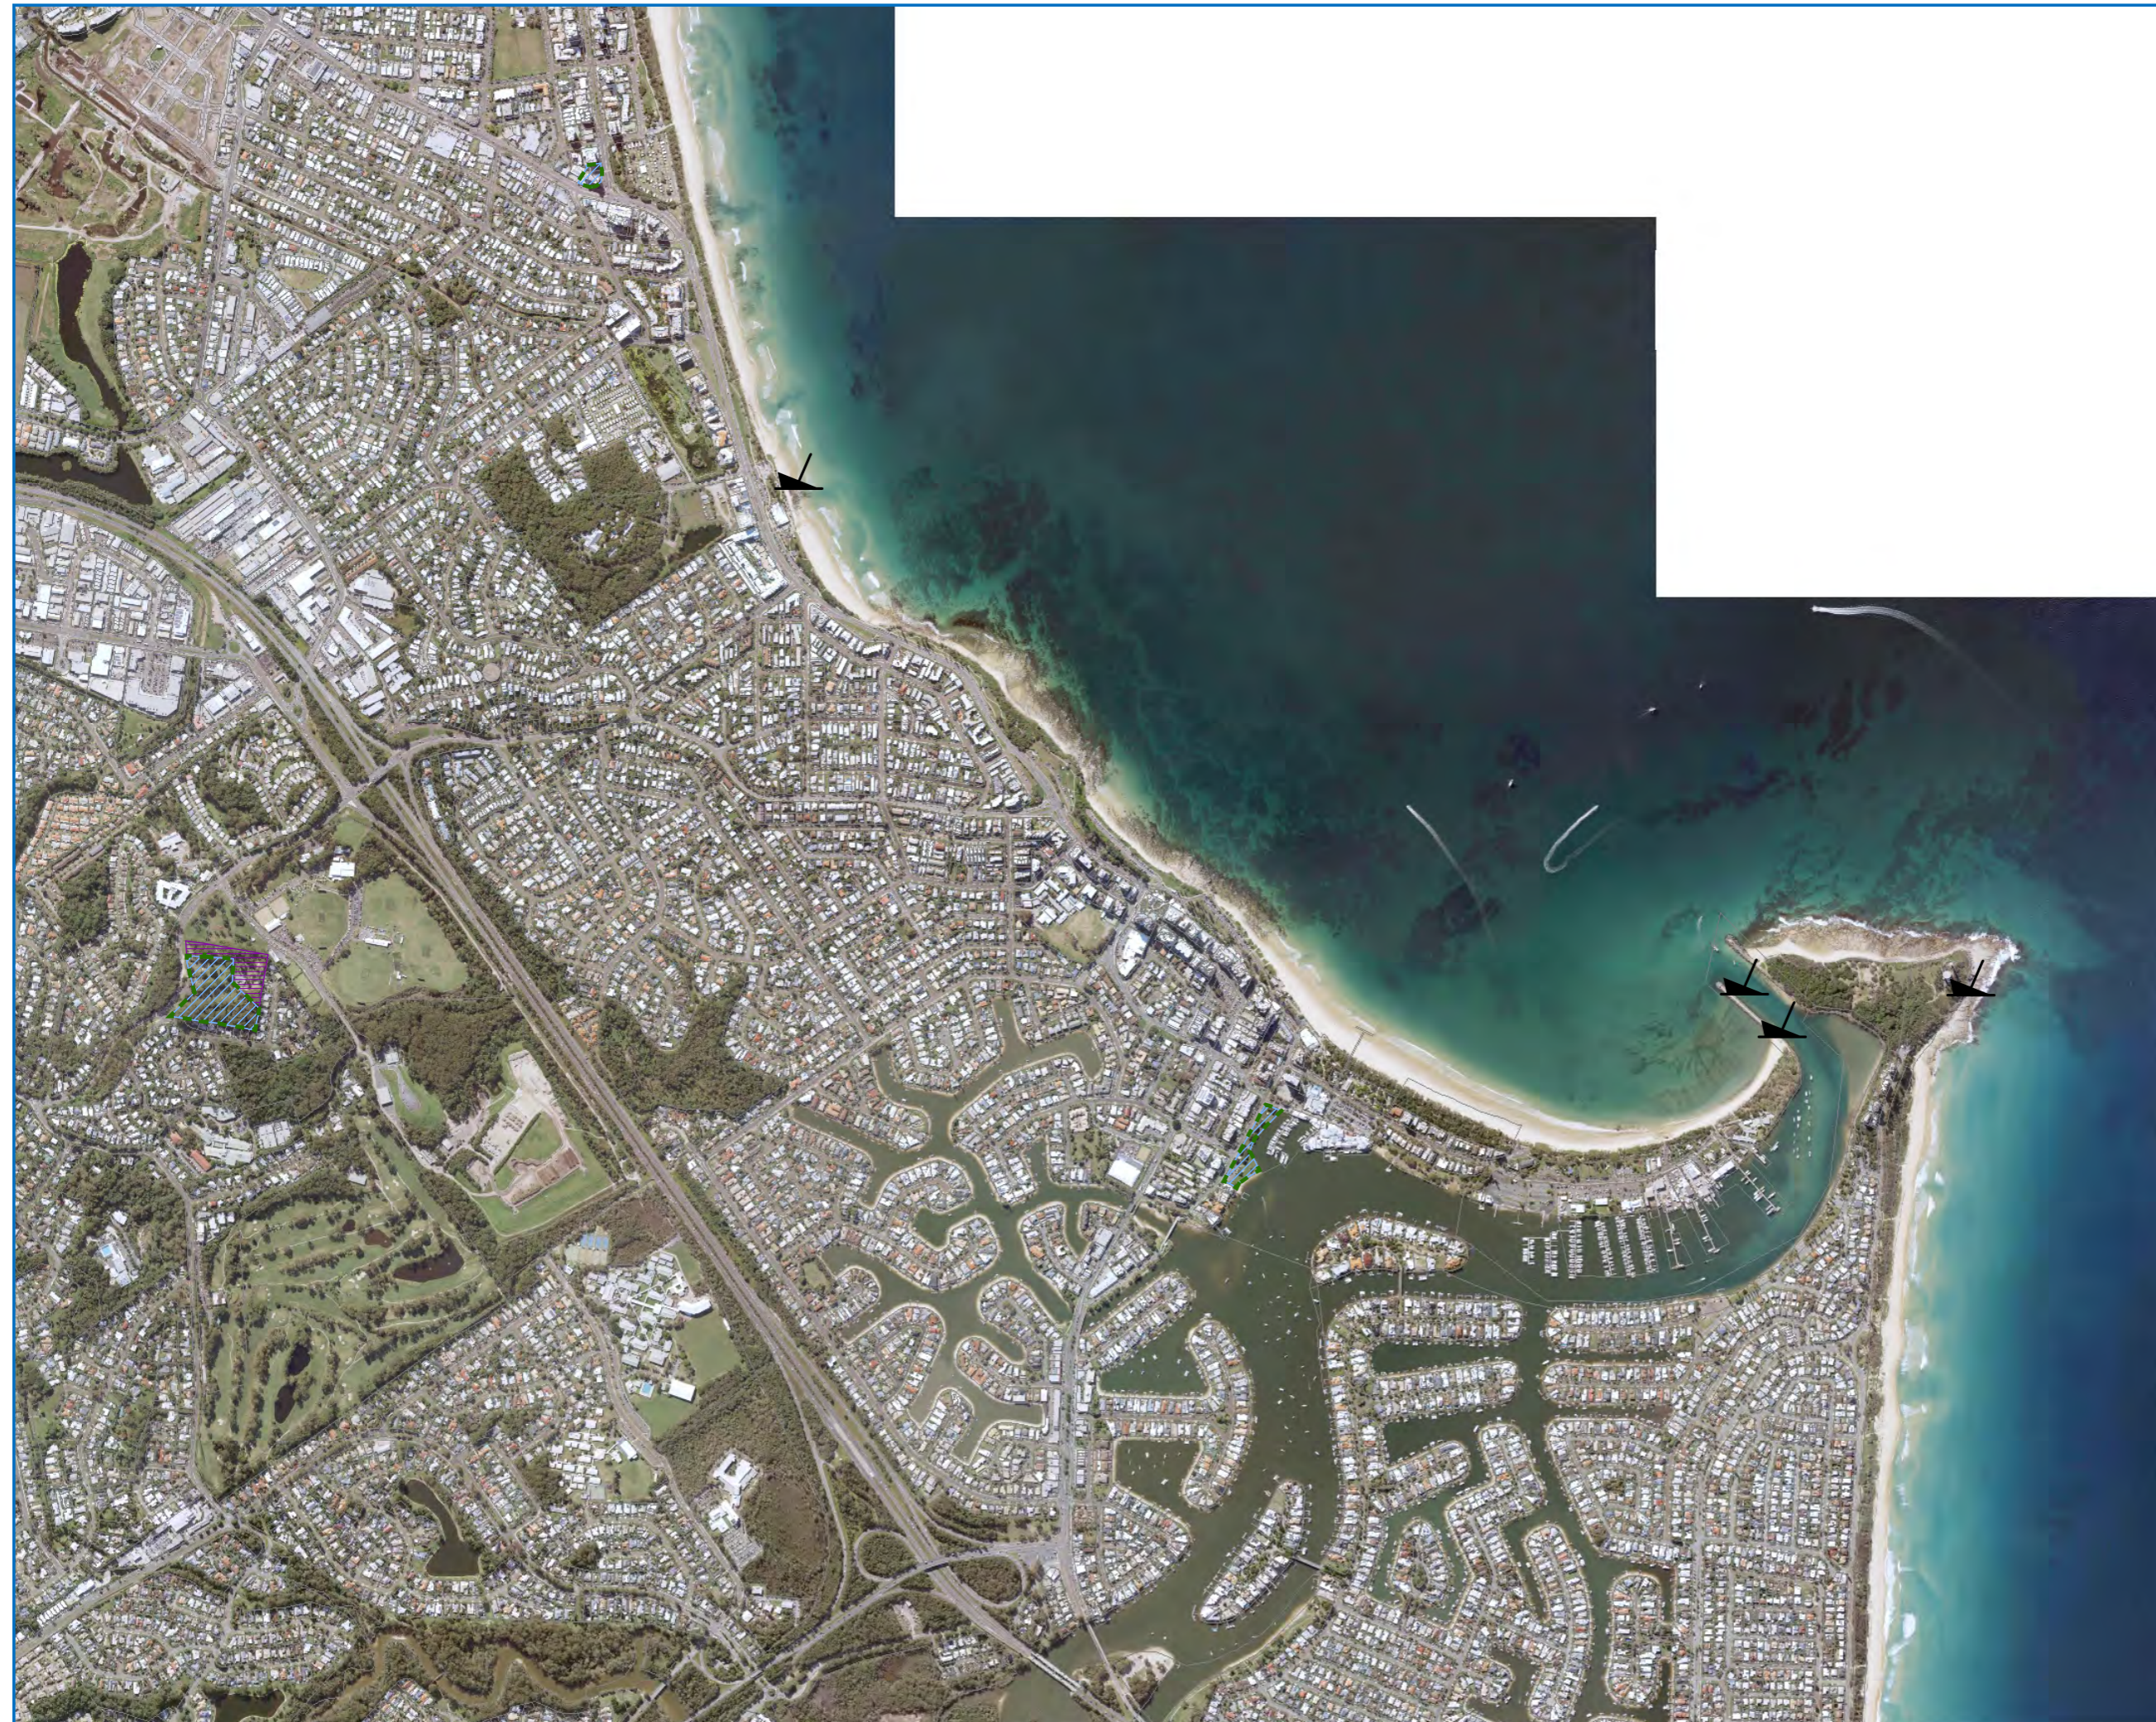

SCC Heritage Overlay proposed changes - Mooloolaba Area

Legend

- Proposed local heritage place - shipwreck site
- State heritage place (for information purposes only)
- Local heritage place (existing place proposed for retention)
- Proposed new local heritage place
- Existing local heritage place - proposed for removal from planning scheme
- Land in proximity to a local heritage place
- Character building
- Existing character area to be retained
- Proposed character area or character area extension
- Property proposed to be removed from existing character area