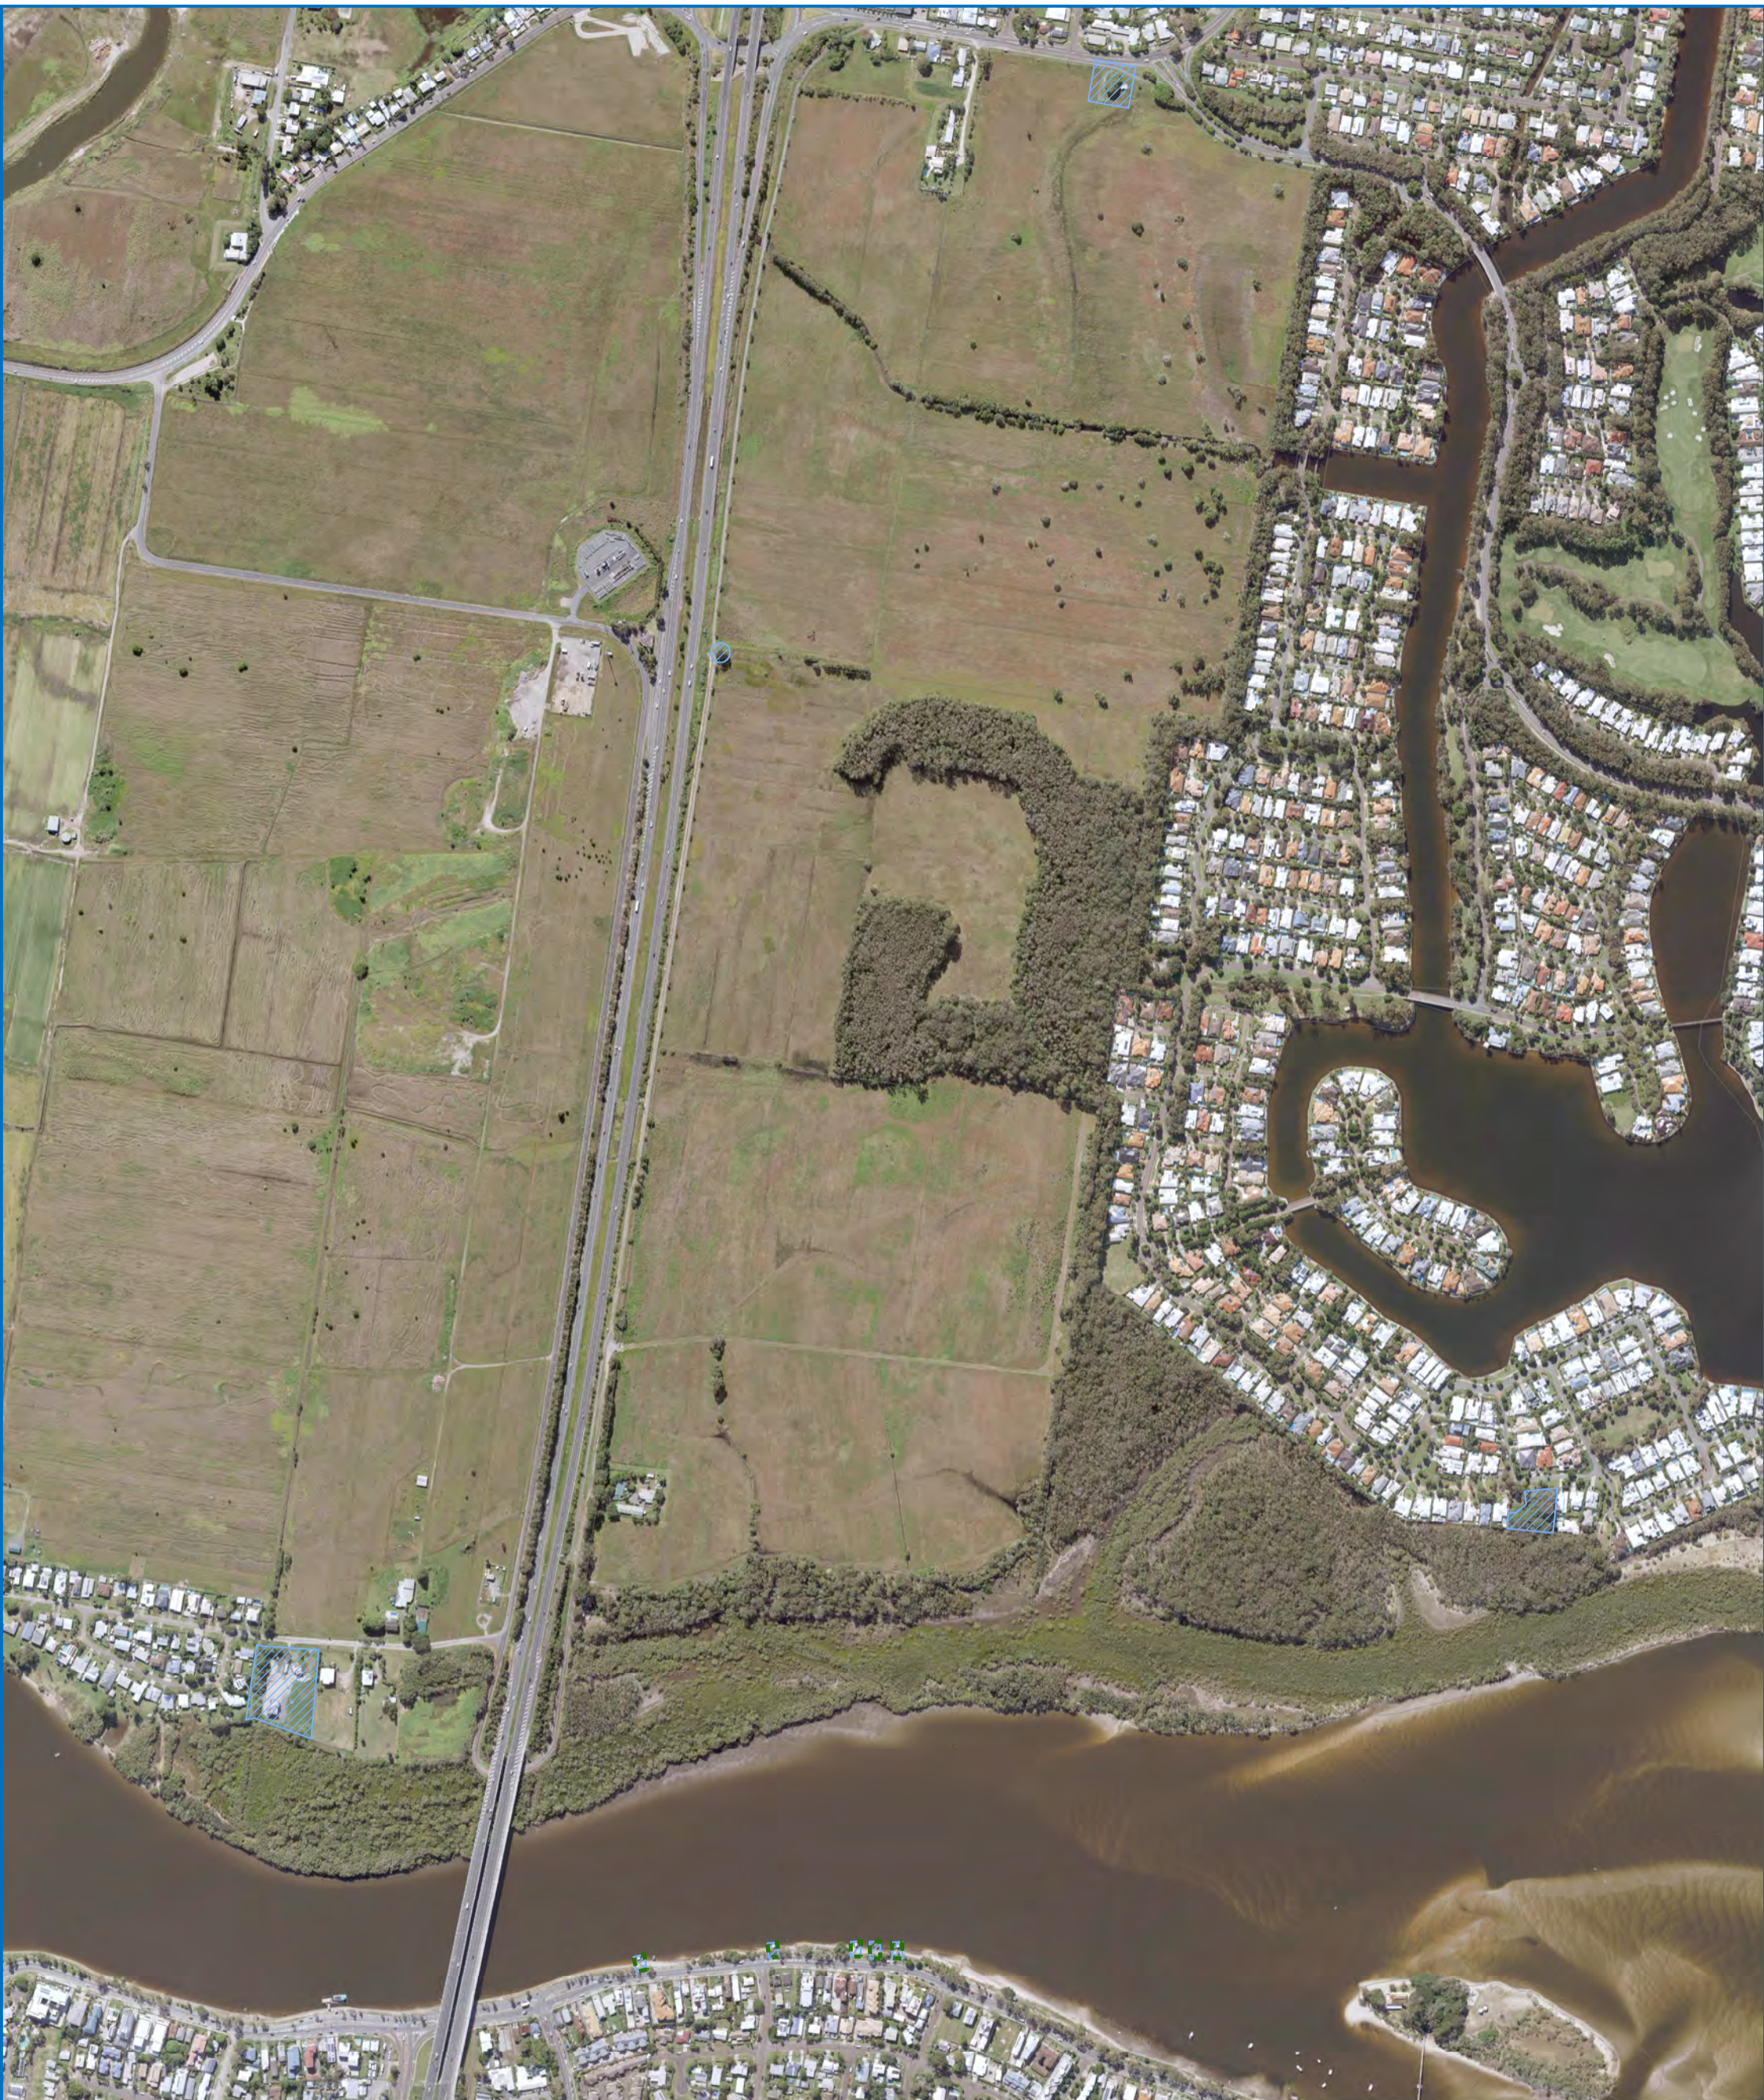

Legend

- Proposed local heritage place - shipwreck site
- State heritage place (for information purposes only)
- Local heritage place (existing place proposed for retention)
- Proposed new local heritage place
- Existing local heritage place - proposed for removal from planning scheme
- Land in proximity to a local heritage place
- Character building
- Existing character area to be retained
- Proposed character area or character area extension
- Property proposed to be removed from existing character area

Sunshine Coast Council
Locked Bag 72
Sunshine Coast Mail Centre Qld 4560
[e] mapping@sunshinecoast.qld.gov.au
[w] www.maps.sunshinecoast.qld.gov.au
[p] 07 5475 7272

Disclaimer
While every care is taken to ensure the accuracy of this product, neither the Sunshine Coast Council nor the State of Queensland makes any representations or warranties about its accuracy, reliability, completeness or suitability for any particular purpose and disclaims all responsibility and all liability (including without limitation, liability in negligence) for all expenses, losses, damages (including indirect or consequential damage) and costs that may occur as a result of the product being inaccurate or incomplete in any way or for any reason.

© Crown & Council Copyright Reserved 2020.
Geocentric Datum of Australia 1994 (GDA94)
Date: Tuesday, 11 February 2020
Created by: pq001