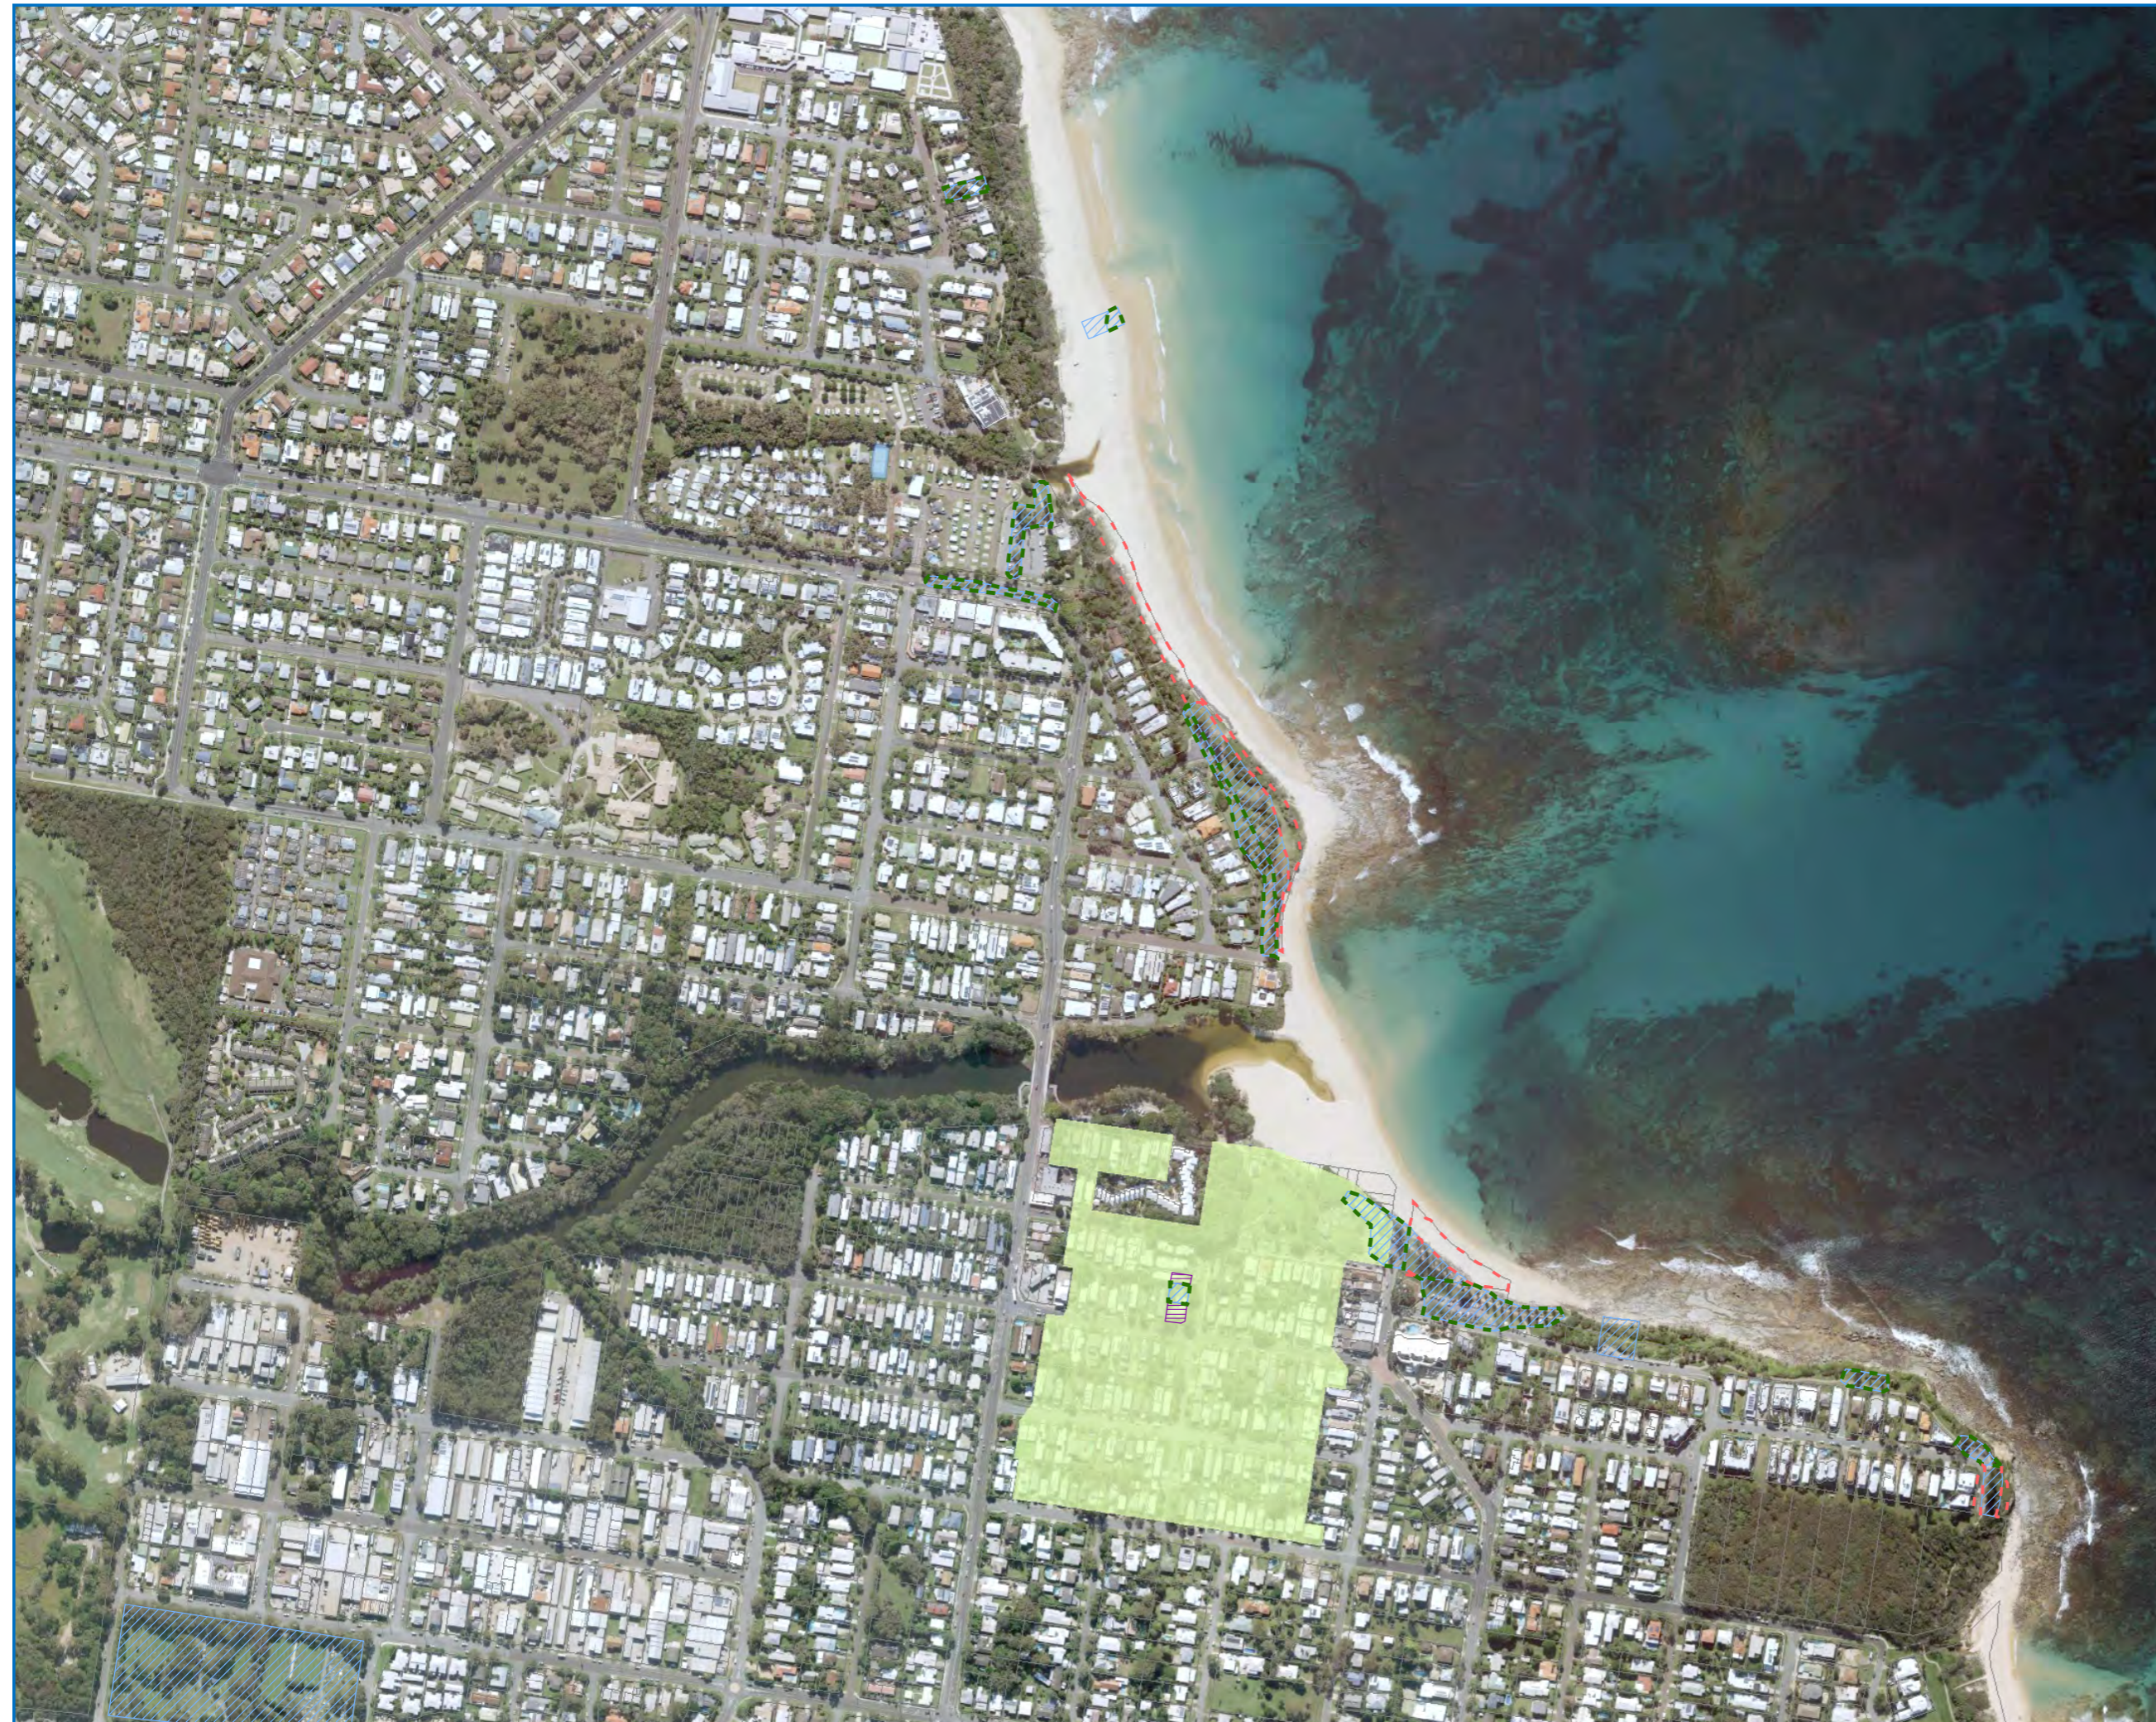

SCC Heritage Overlay proposed changes - Moffat Beach/Dicky Beach

Legend

- Proposed local heritage place - shipwreck site
- State heritage place (for information purposes only)
- Local heritage place (existing place proposed for retention)
- Proposed new local heritage place
- Existing local heritage place – proposed for removal from planning scheme
- Land in proximity to a local heritage place
- Character building
- Existing character area to be retained
- Proposed character area or character area extension
- Property proposed to be removed from existing character area