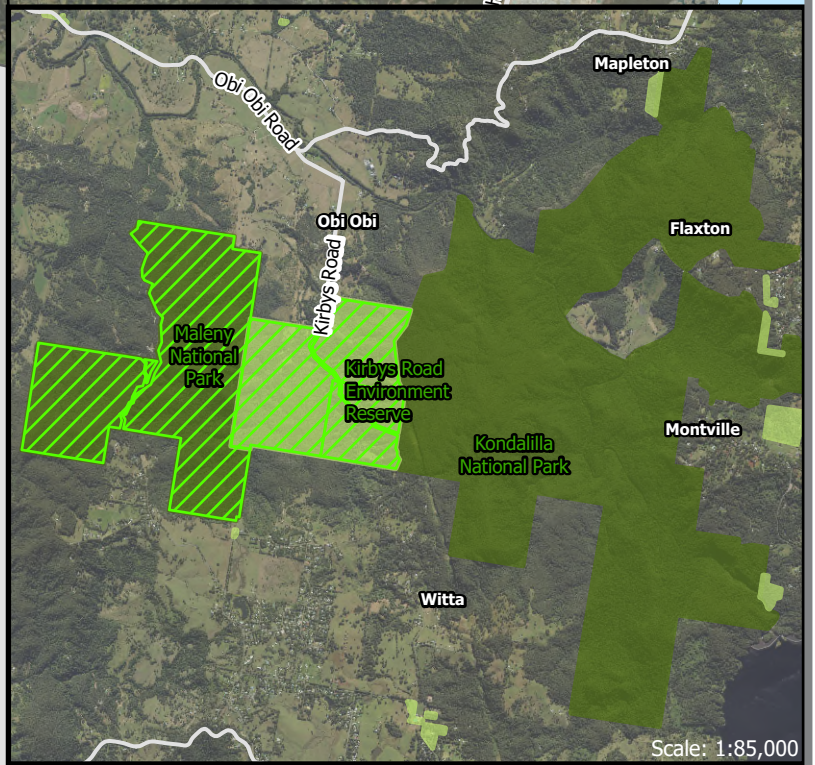

Legend

- Dark Sky Reserve Boundary
- Dark Sky Reserve Core
- State Protected Areas
- Council Controlled Open Space
- Major Roads
- Surrounding LGA Boundaries

Scale: 1:310,000

Disclaimer:
While every care is taken to ensure the accuracy of this product, neither the Sunshine Coast Council nor the State of Queensland makes any representations or warranties about its accuracy, reliability, completeness or suitability for any particular purpose and disclaims all responsibility and all liability (including without limitation, liability in negligence) for all expenses, losses, damages (including indirect or consequential damage) and costs that may occur as a result of the product being inaccurate or incomplete in any way or for any reason.

Date: 18/02/2026 A4 Created by: TC015 GDA2020

Dark Sky Reserve Area	873.5 km ²
Dark Sky Core Area	7.41 km ²