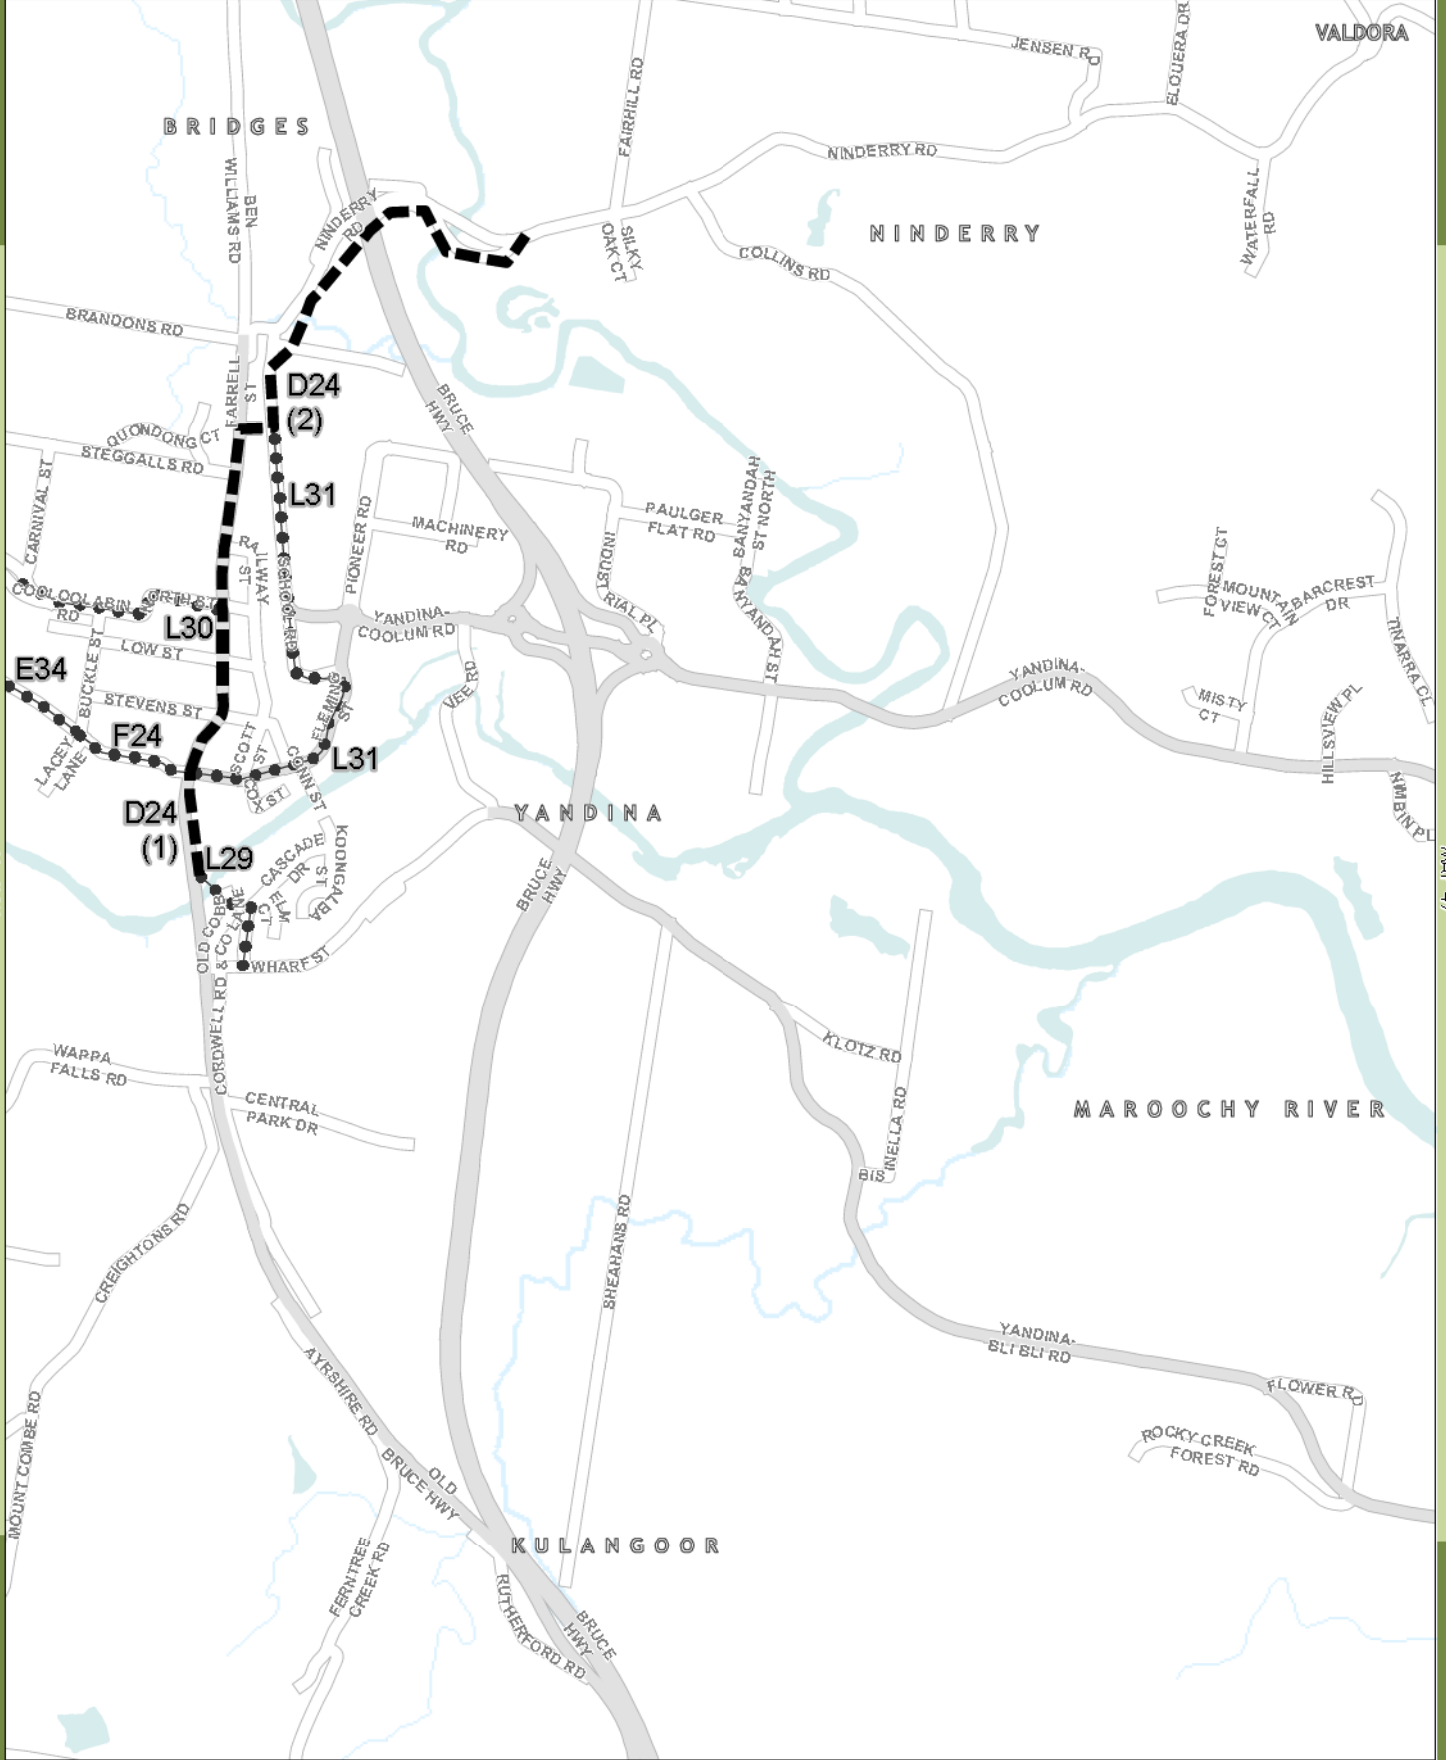

1:22,000

At Paper Size A4

0 125 250 500 750

Metres

GRID NORTH

Legend

Bikeway Network

- Shire Wide Routes
- District Routes
- Local Routes

LOCALITY