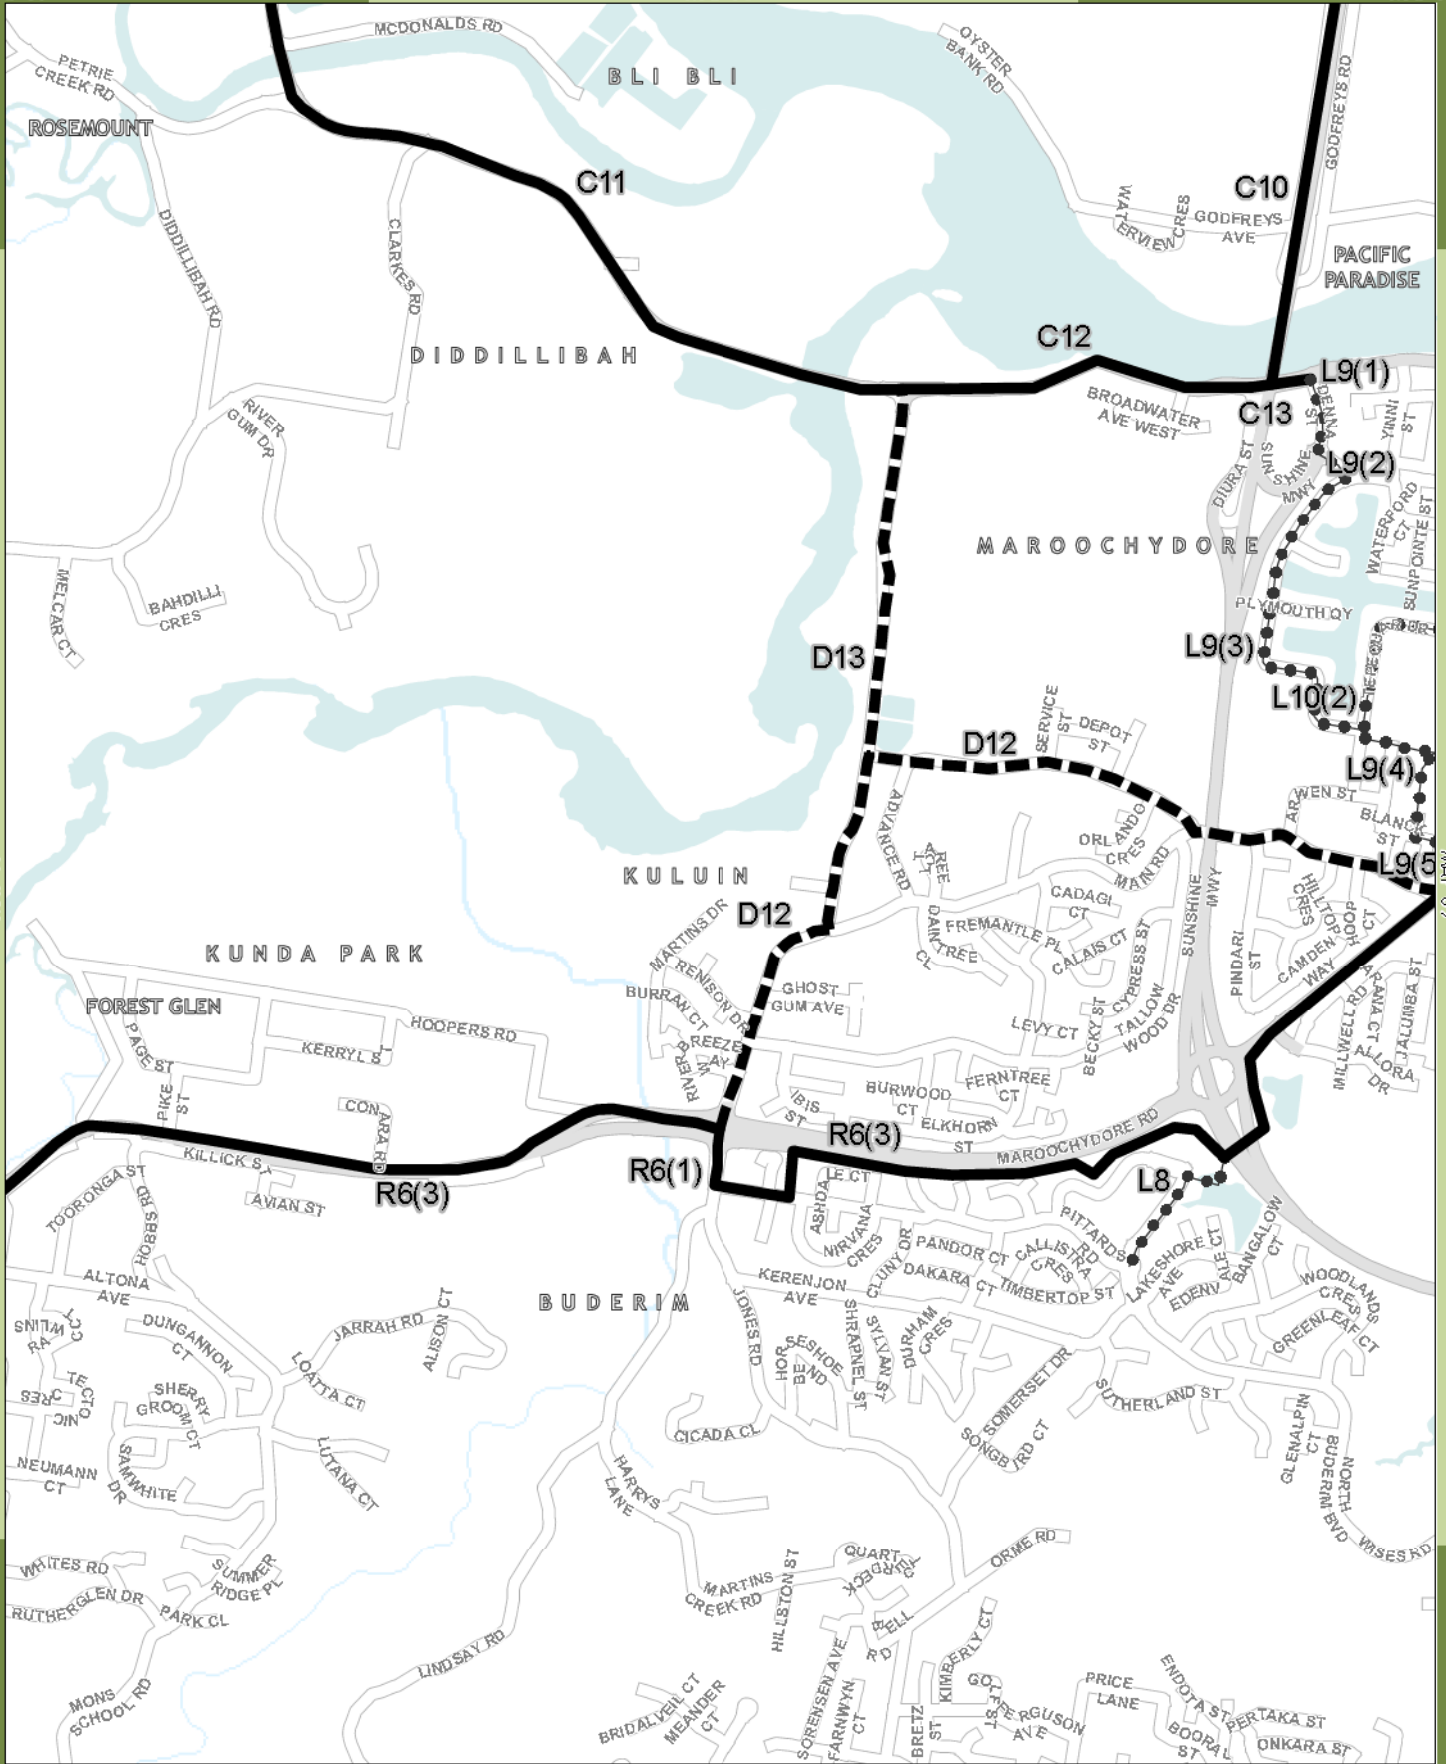

1:22,000

At Paper Size A4

0 125 250 500 750

Metres

PROJECTION: Map Grid of Australia, Zone 56

Legend

Bikeway Network

- Shire Wide Routes
- District Routes
- Local Routes

LOCALITY