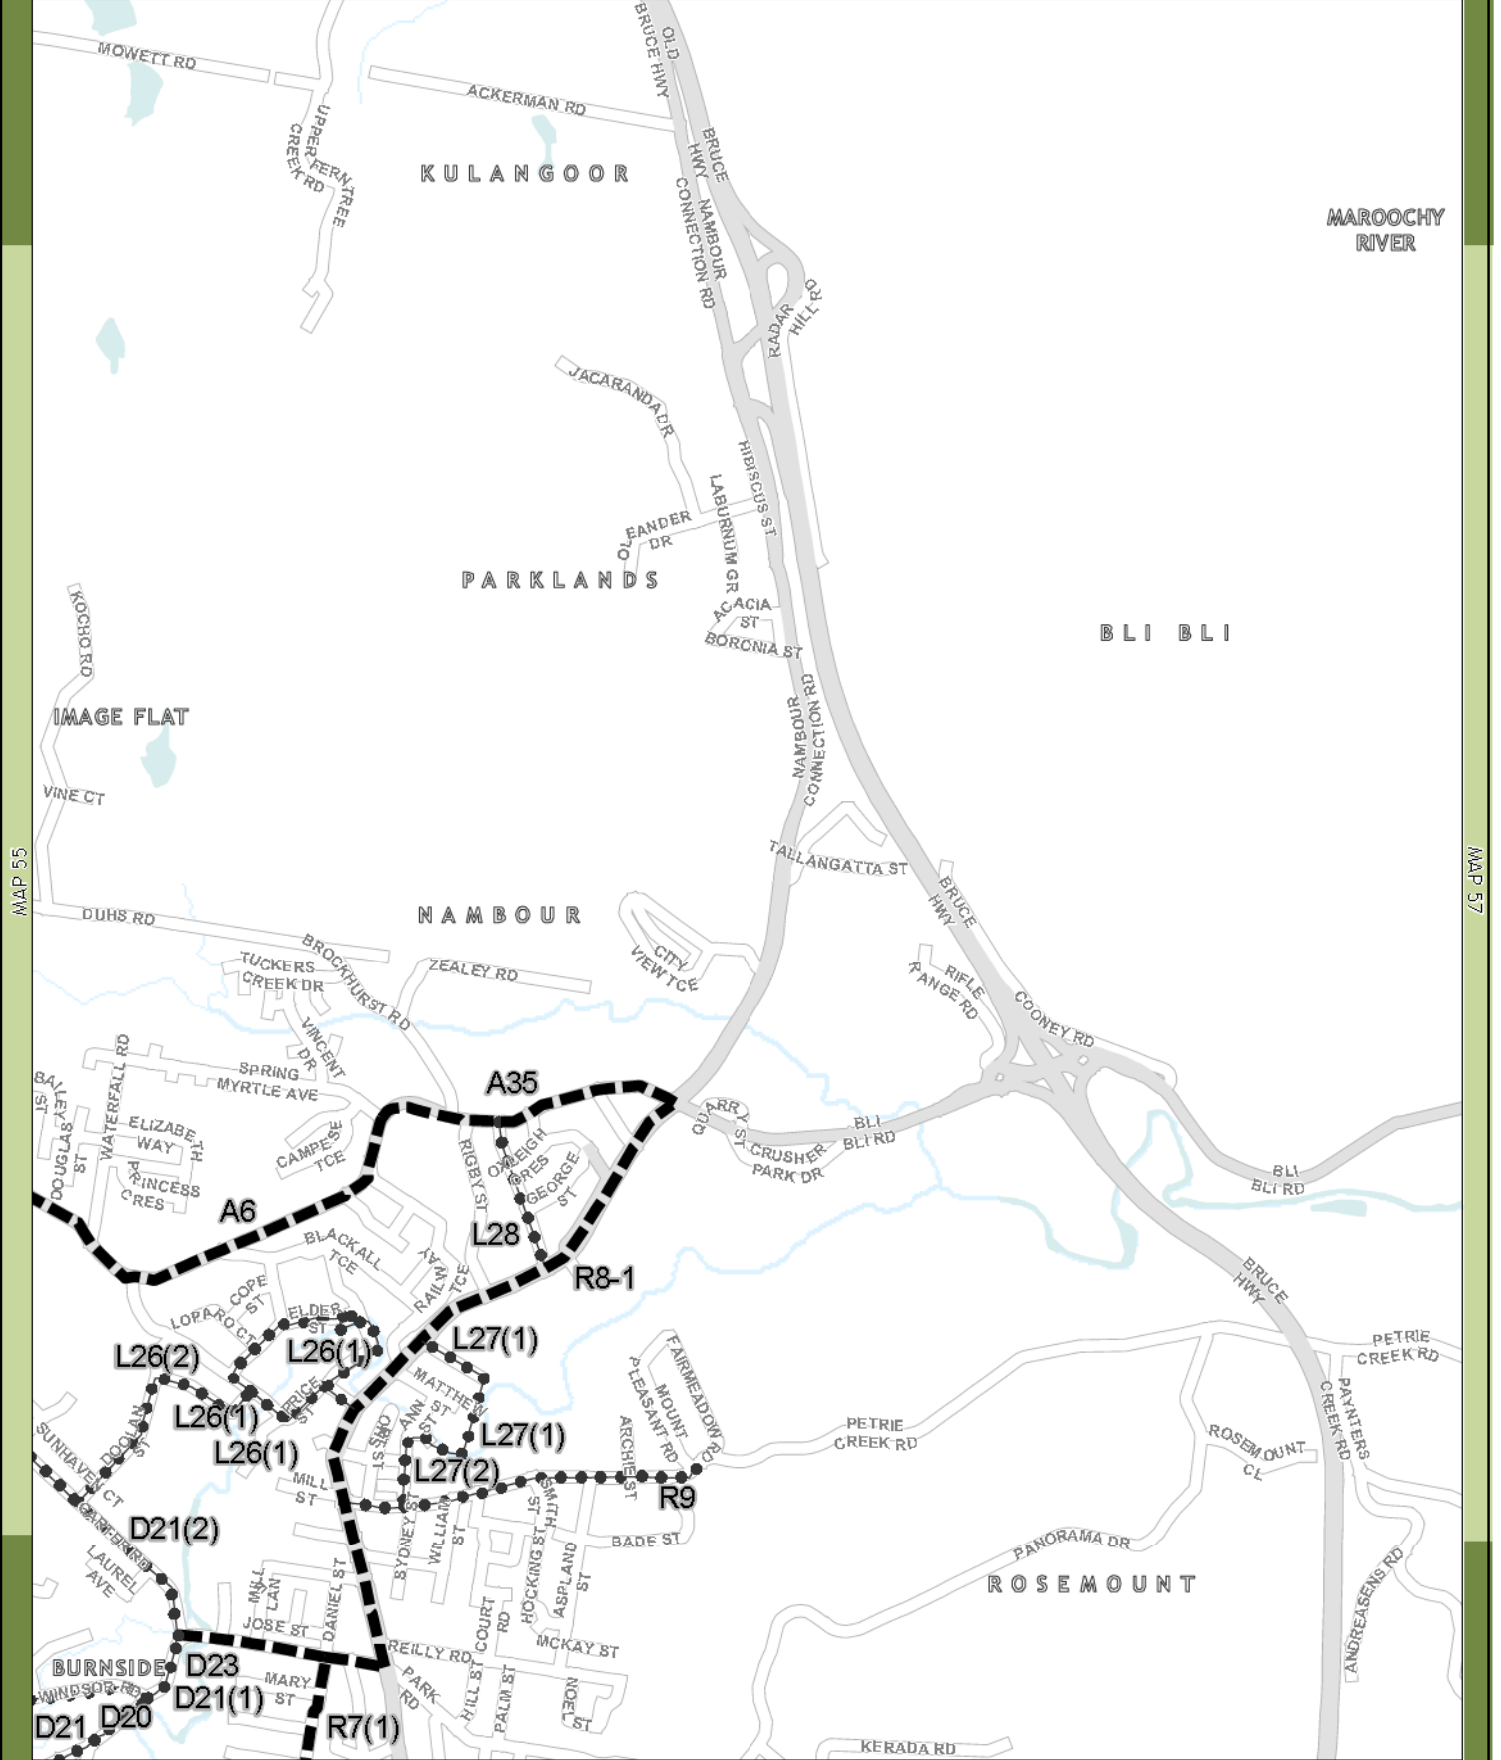

1:22,000

At Paper Size A4

0 125 250 500 750

Metres

PROJECTION: Map Grid of Australia, Zone 56

Legend

Bikeway Network

- Shire Wide Routes
- District Routes
- Local Routes

LOCALITY