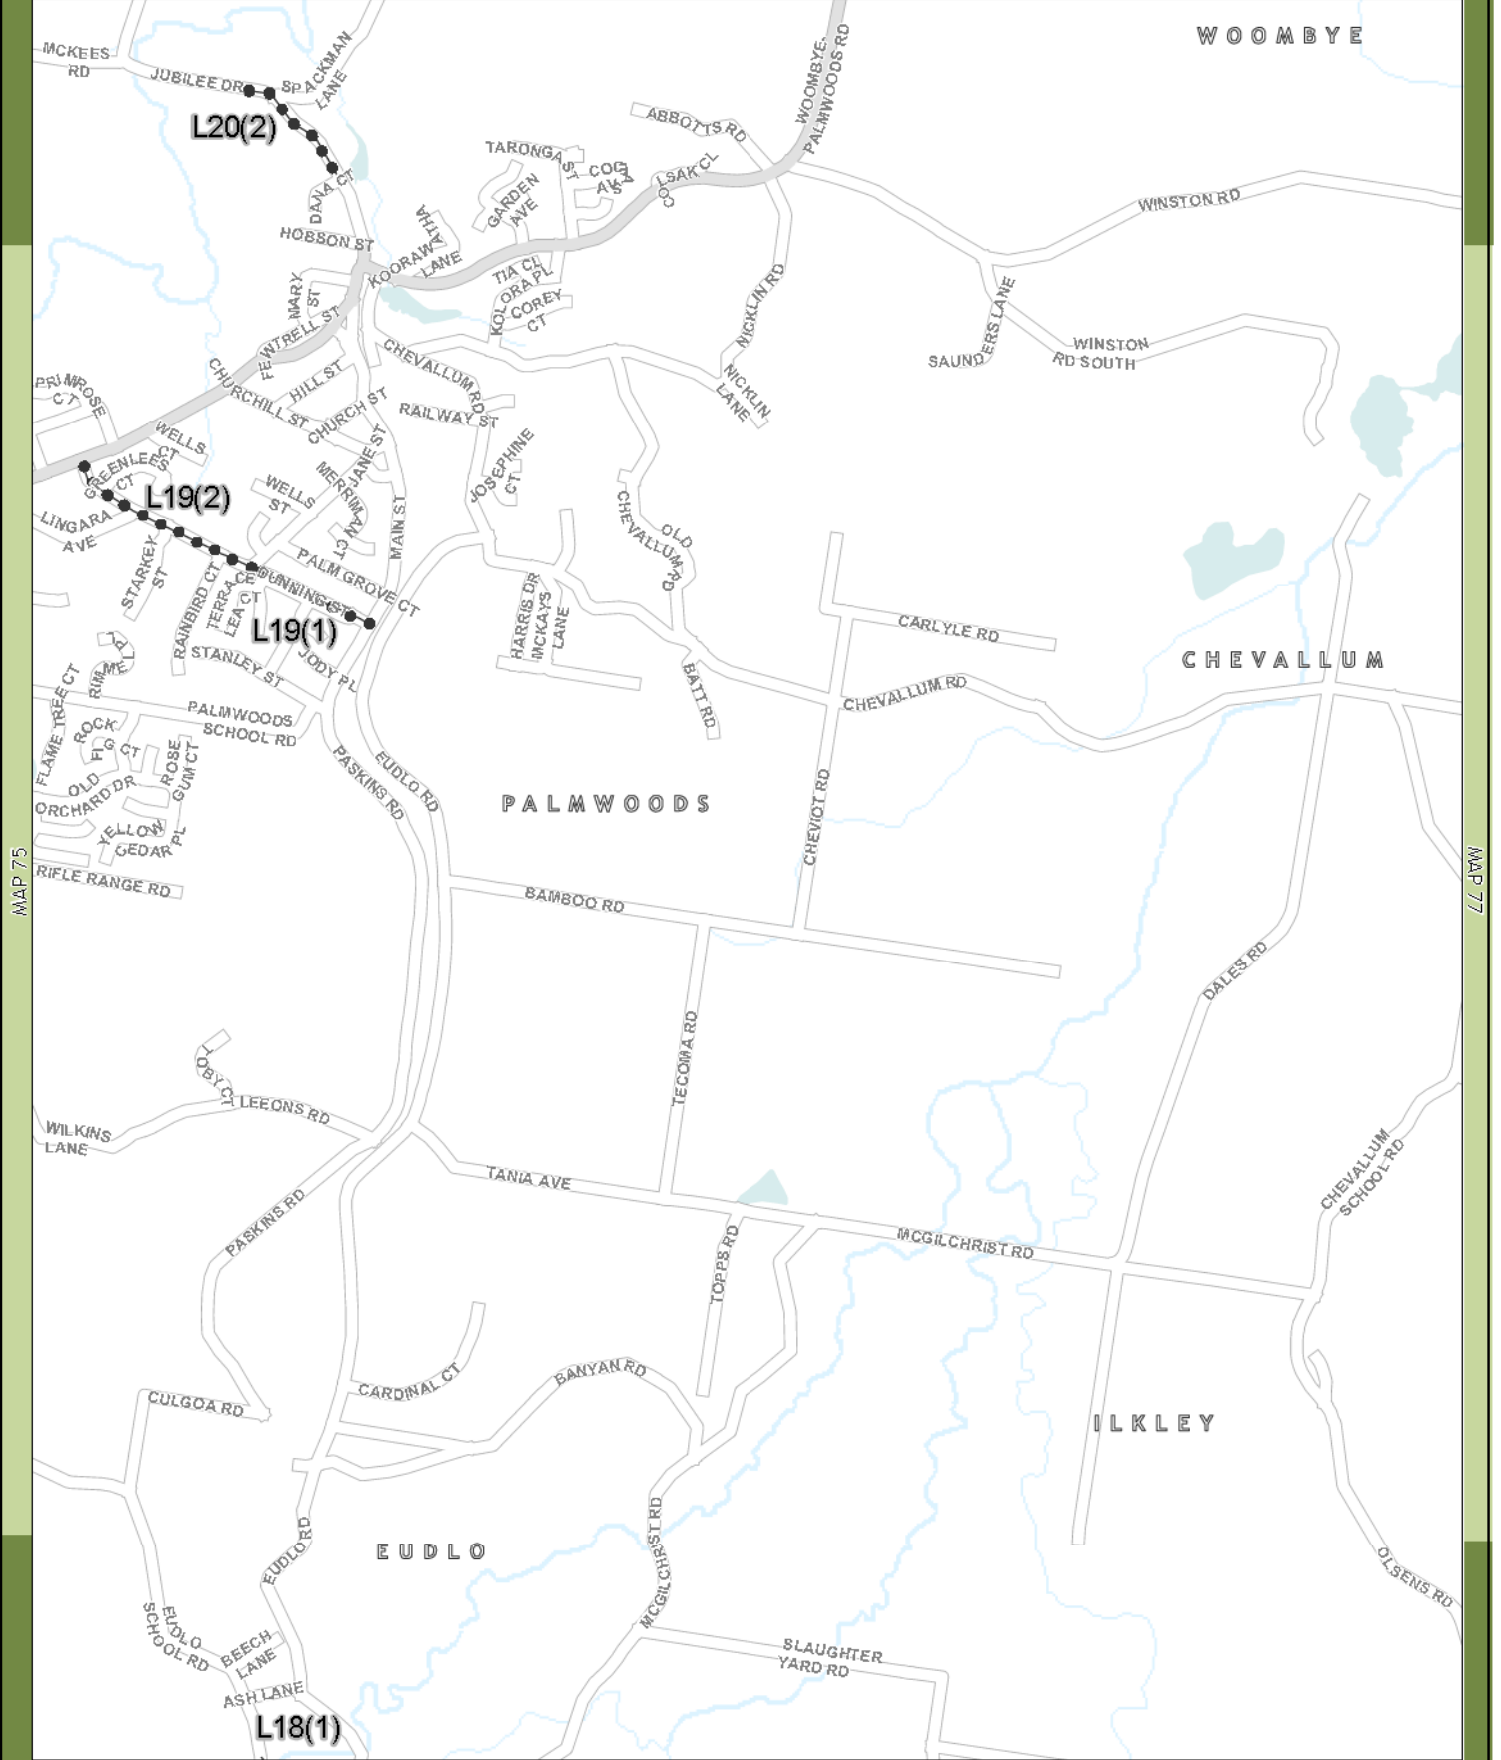

1:22,000

At Paper Size A4

0 125 250 500 750

Metres

GRID NORTH

Legend

Bikeway Network

- Shire Wide Routes
- District Routes
- Local Routes

LOCALITY