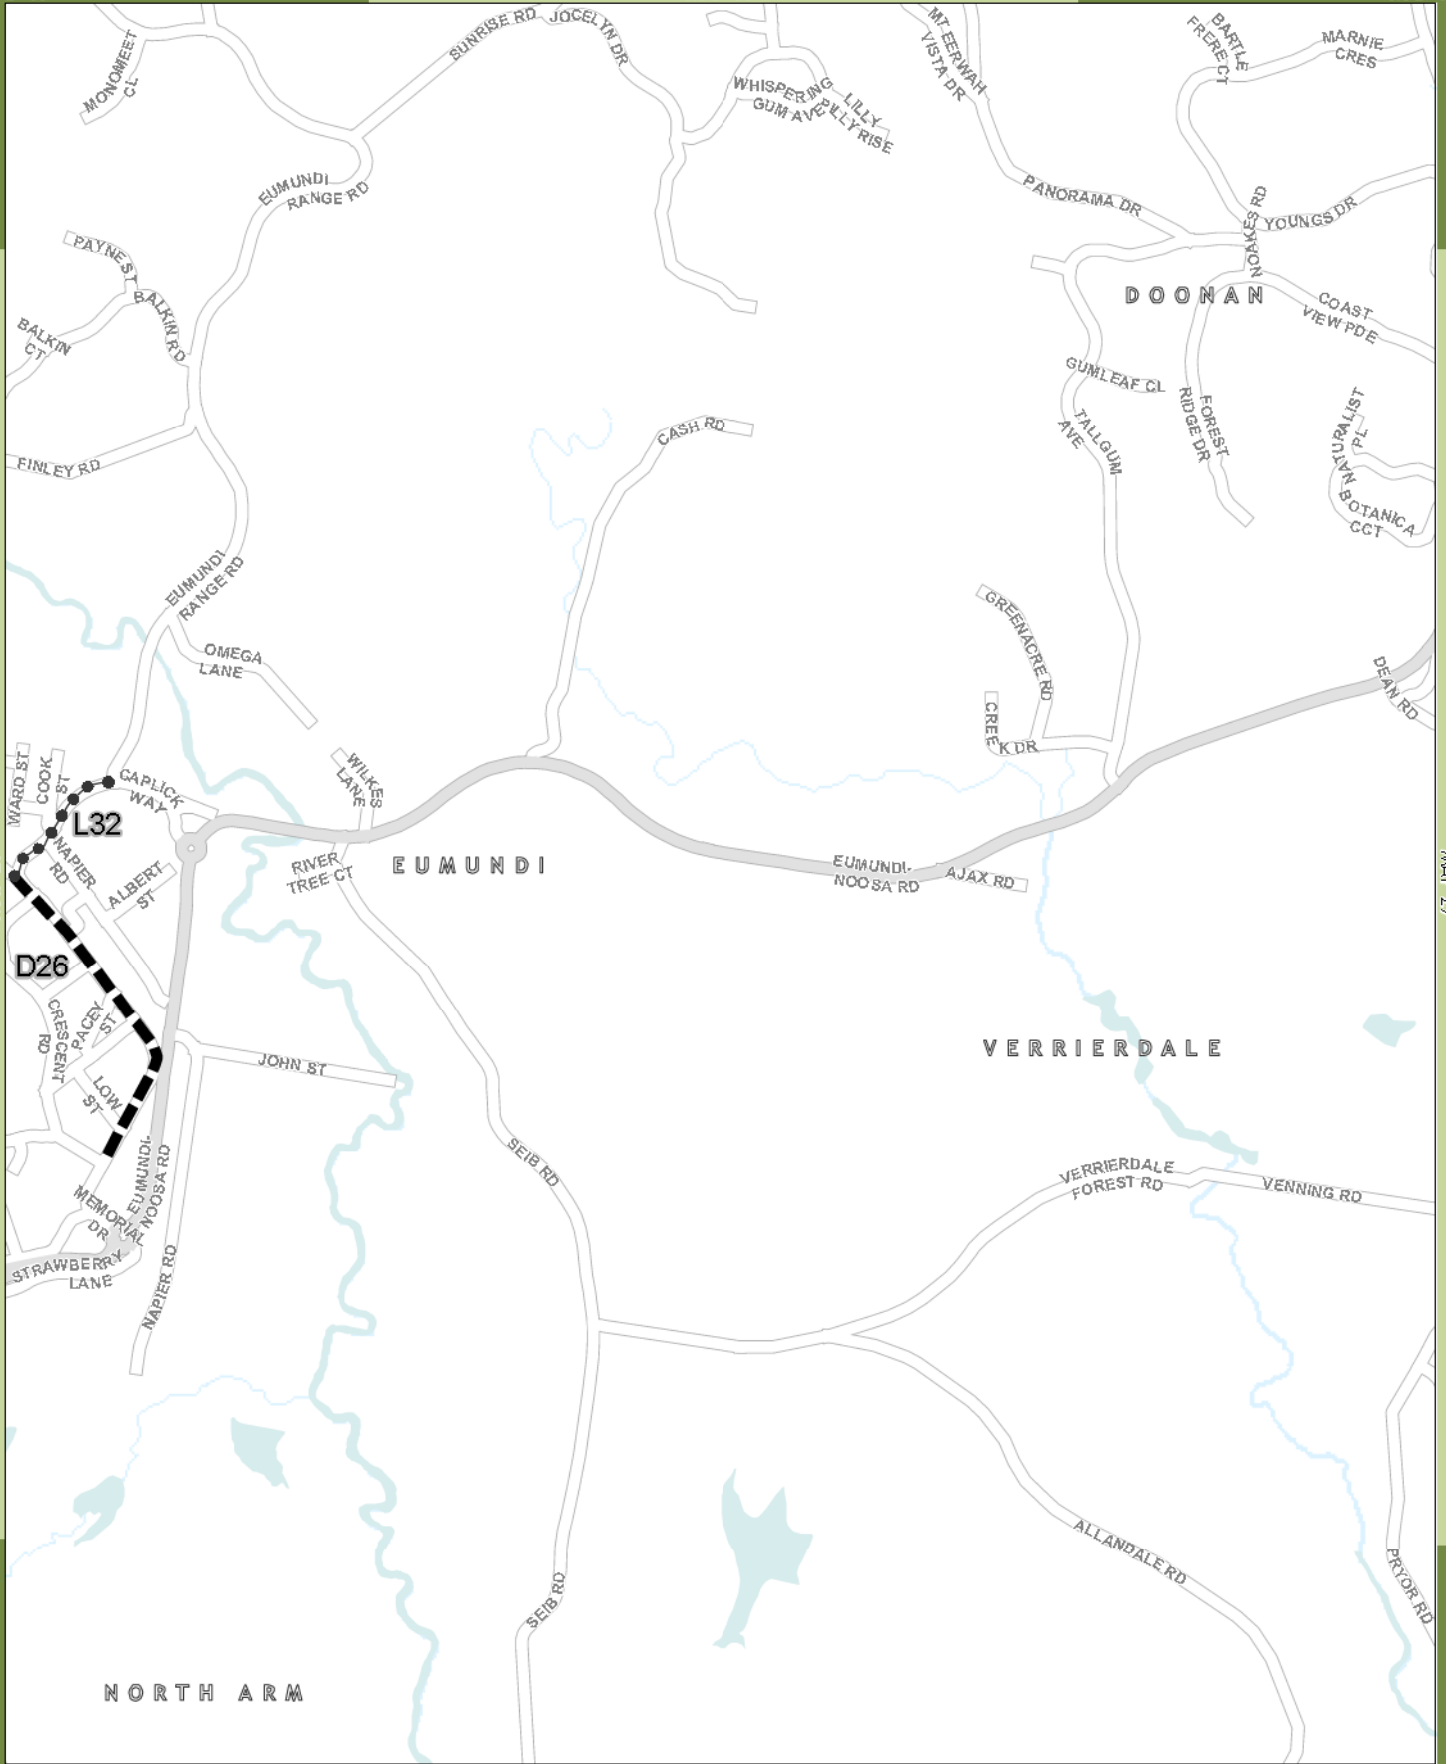

1:22,000

At Paper Size A4

0 125 250 500 750

Metres

PROJECTION: Map Grid of Australia, Zone 56

Legend

Bikeway Network

- Shire Wide Routes
- District Routes
- Local Routes

LOCALITY