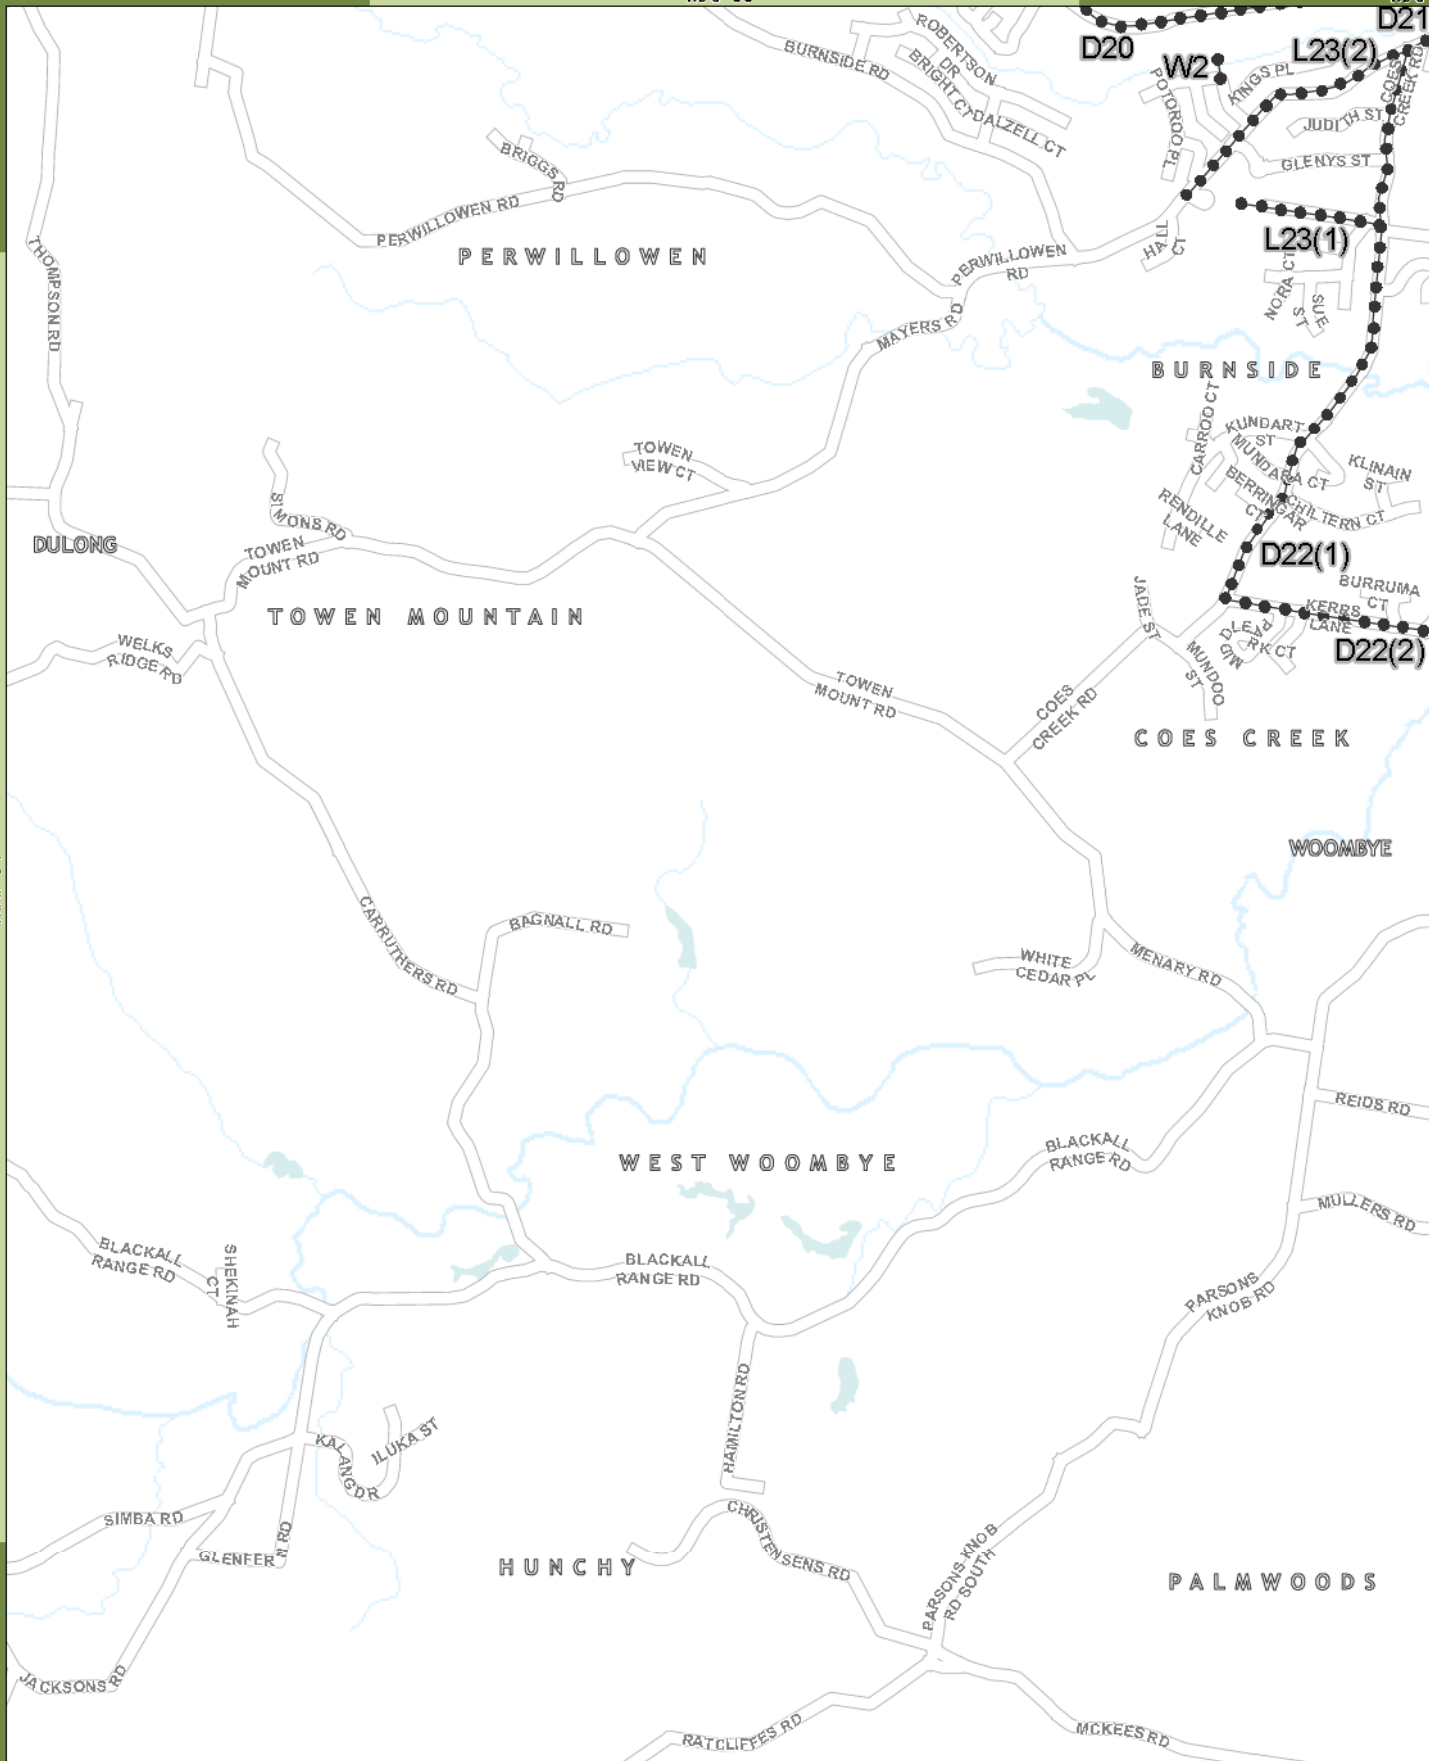

- Shire Wide Routes
- District Routes
- Local Routes

LOCALITY

MAP 54

MAP 56

MAP 74

MAP 75

MAP 76

1:22,000