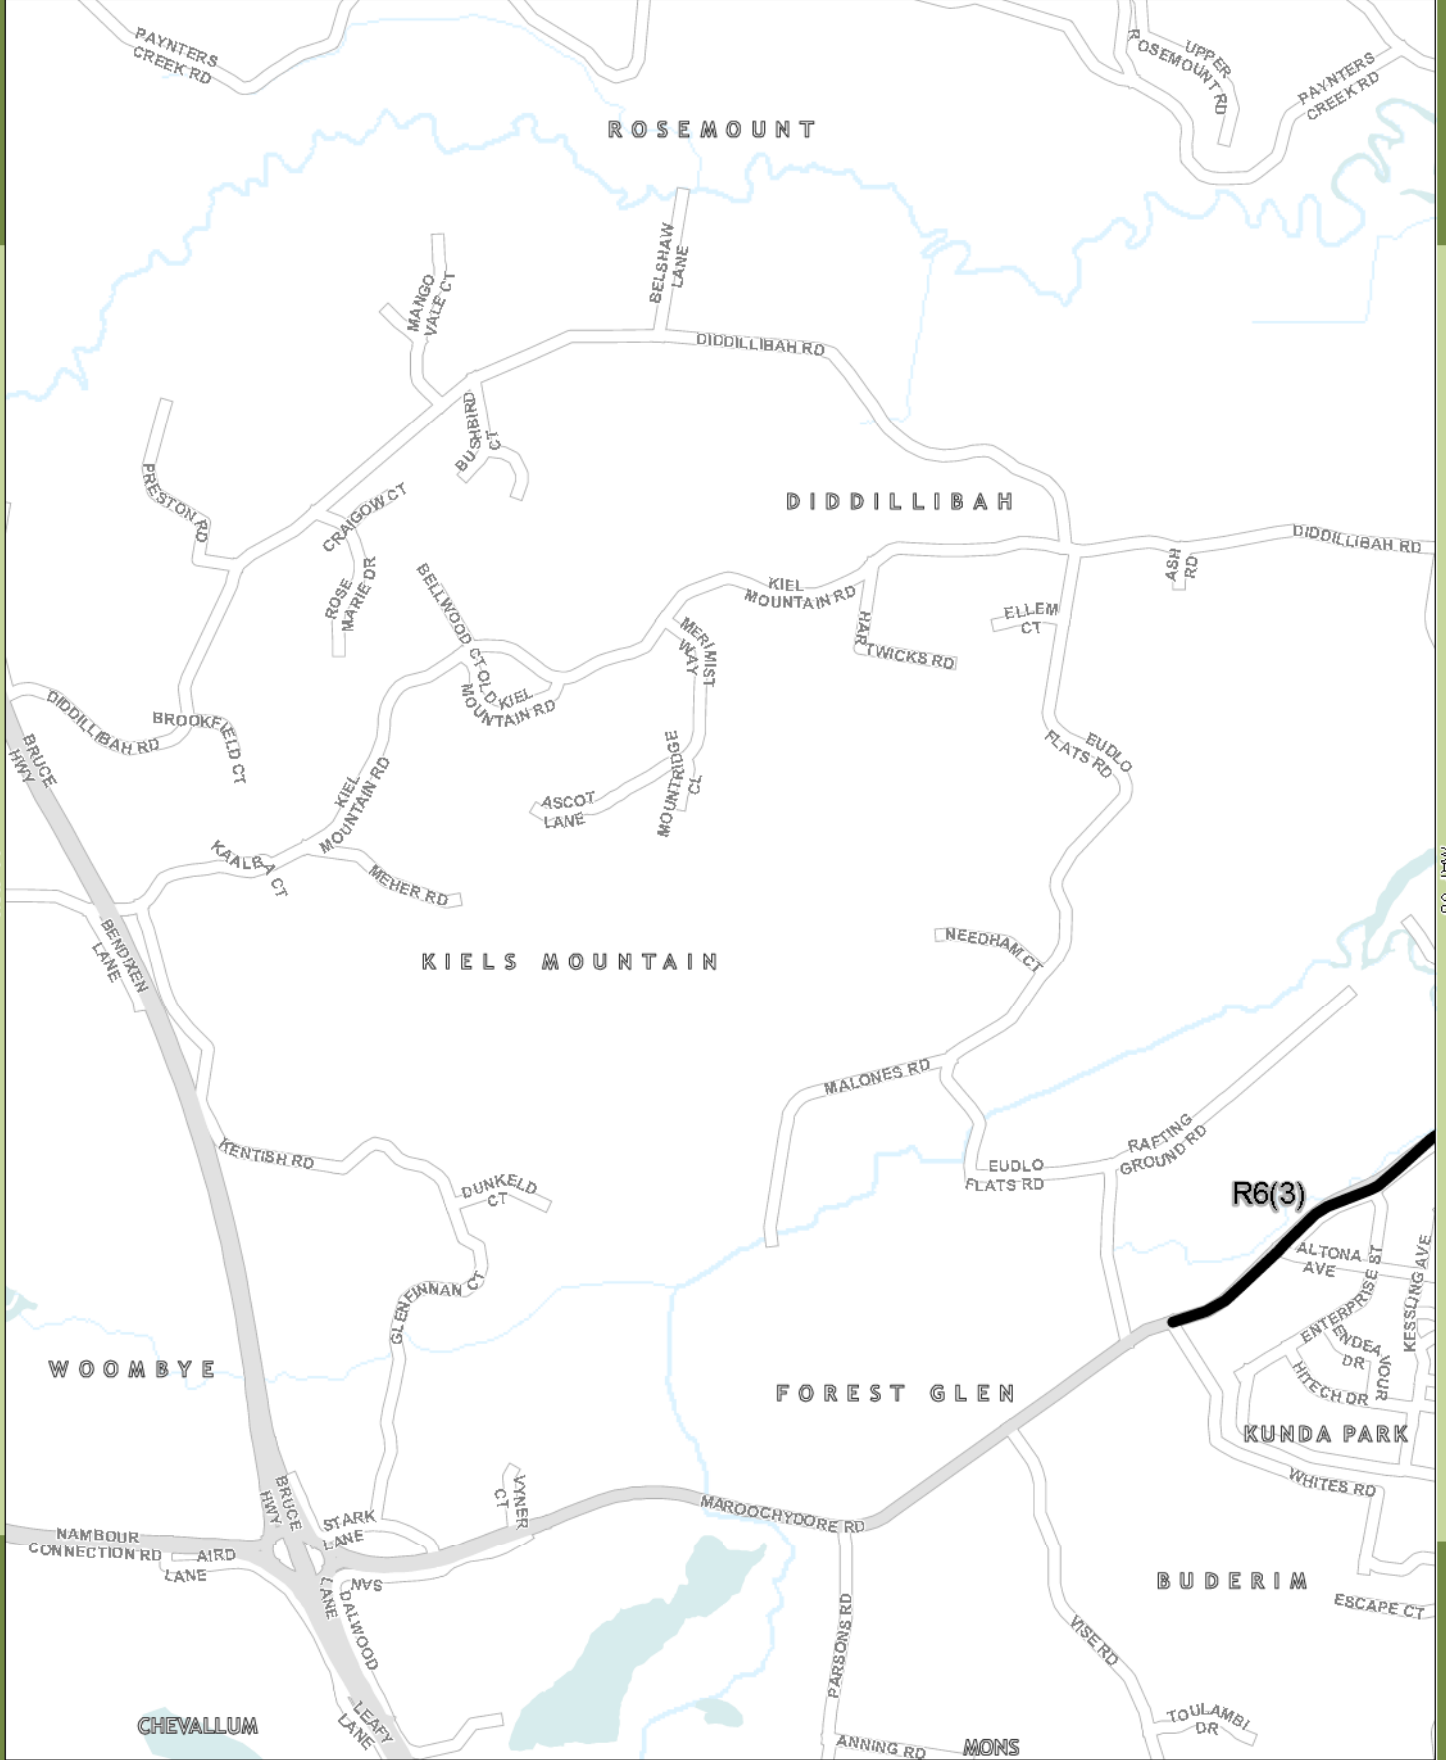

1:22,000

At Paper Size A4

0 125 250 500 750

Metres

GRID NORTH

PROJECTION: Map Grid of Australia, Zone 56

Legend

Bikeroutes Network

- Shire Wide Routes
- District Routes
- Local Routes

LOCALITY