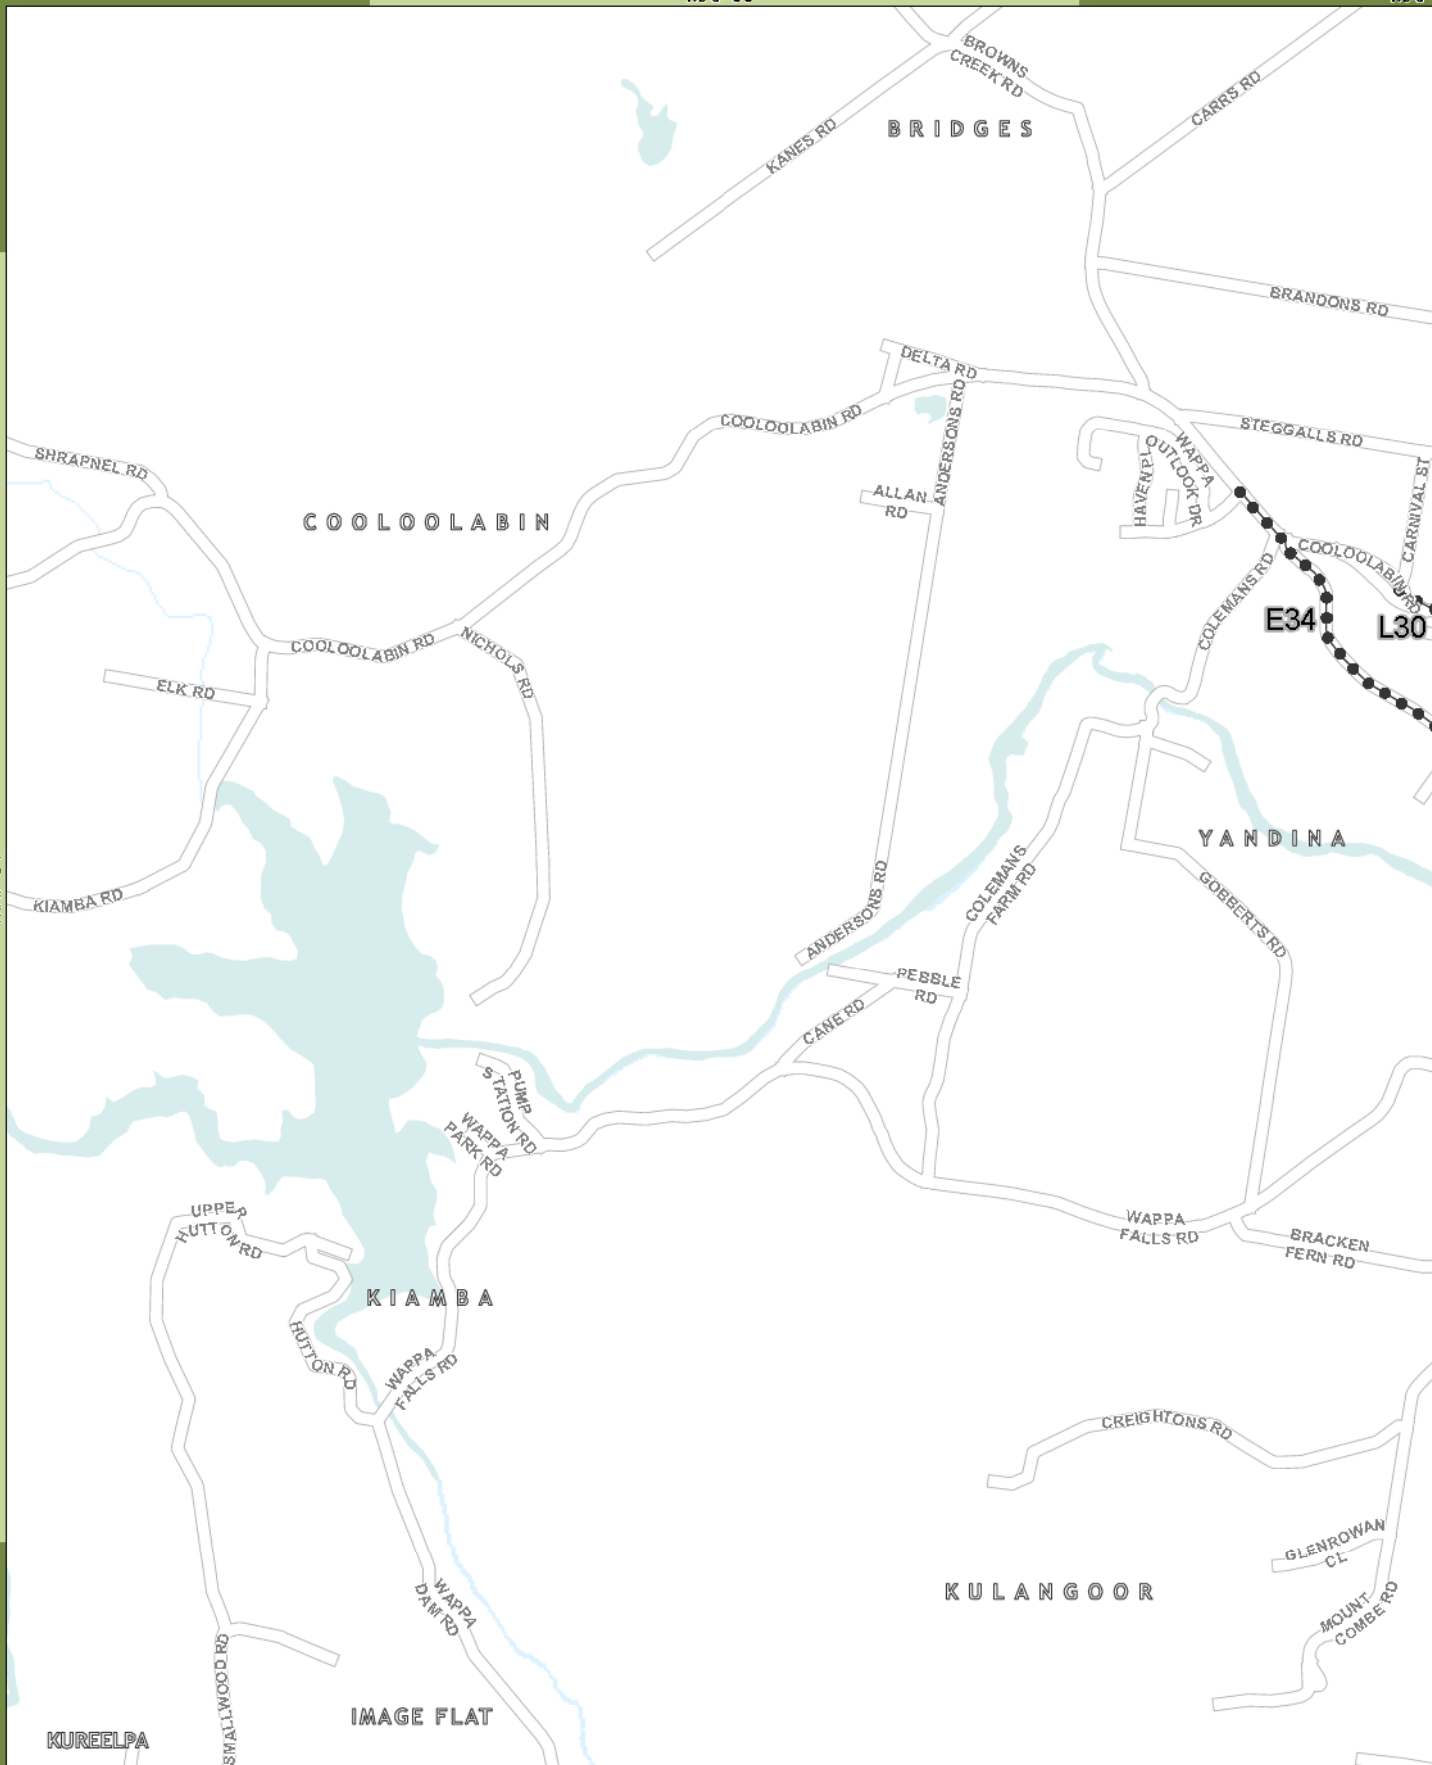

MAP 34

MAP 46

MAP 54

MAP 55

MAP 56

1:22,000

At Paper Size A4

0 125 250 500 750

Metres

Legend

Bikeway Network

- Shire Wide Routes
- District Routes
- Local Routes

LOCALITY