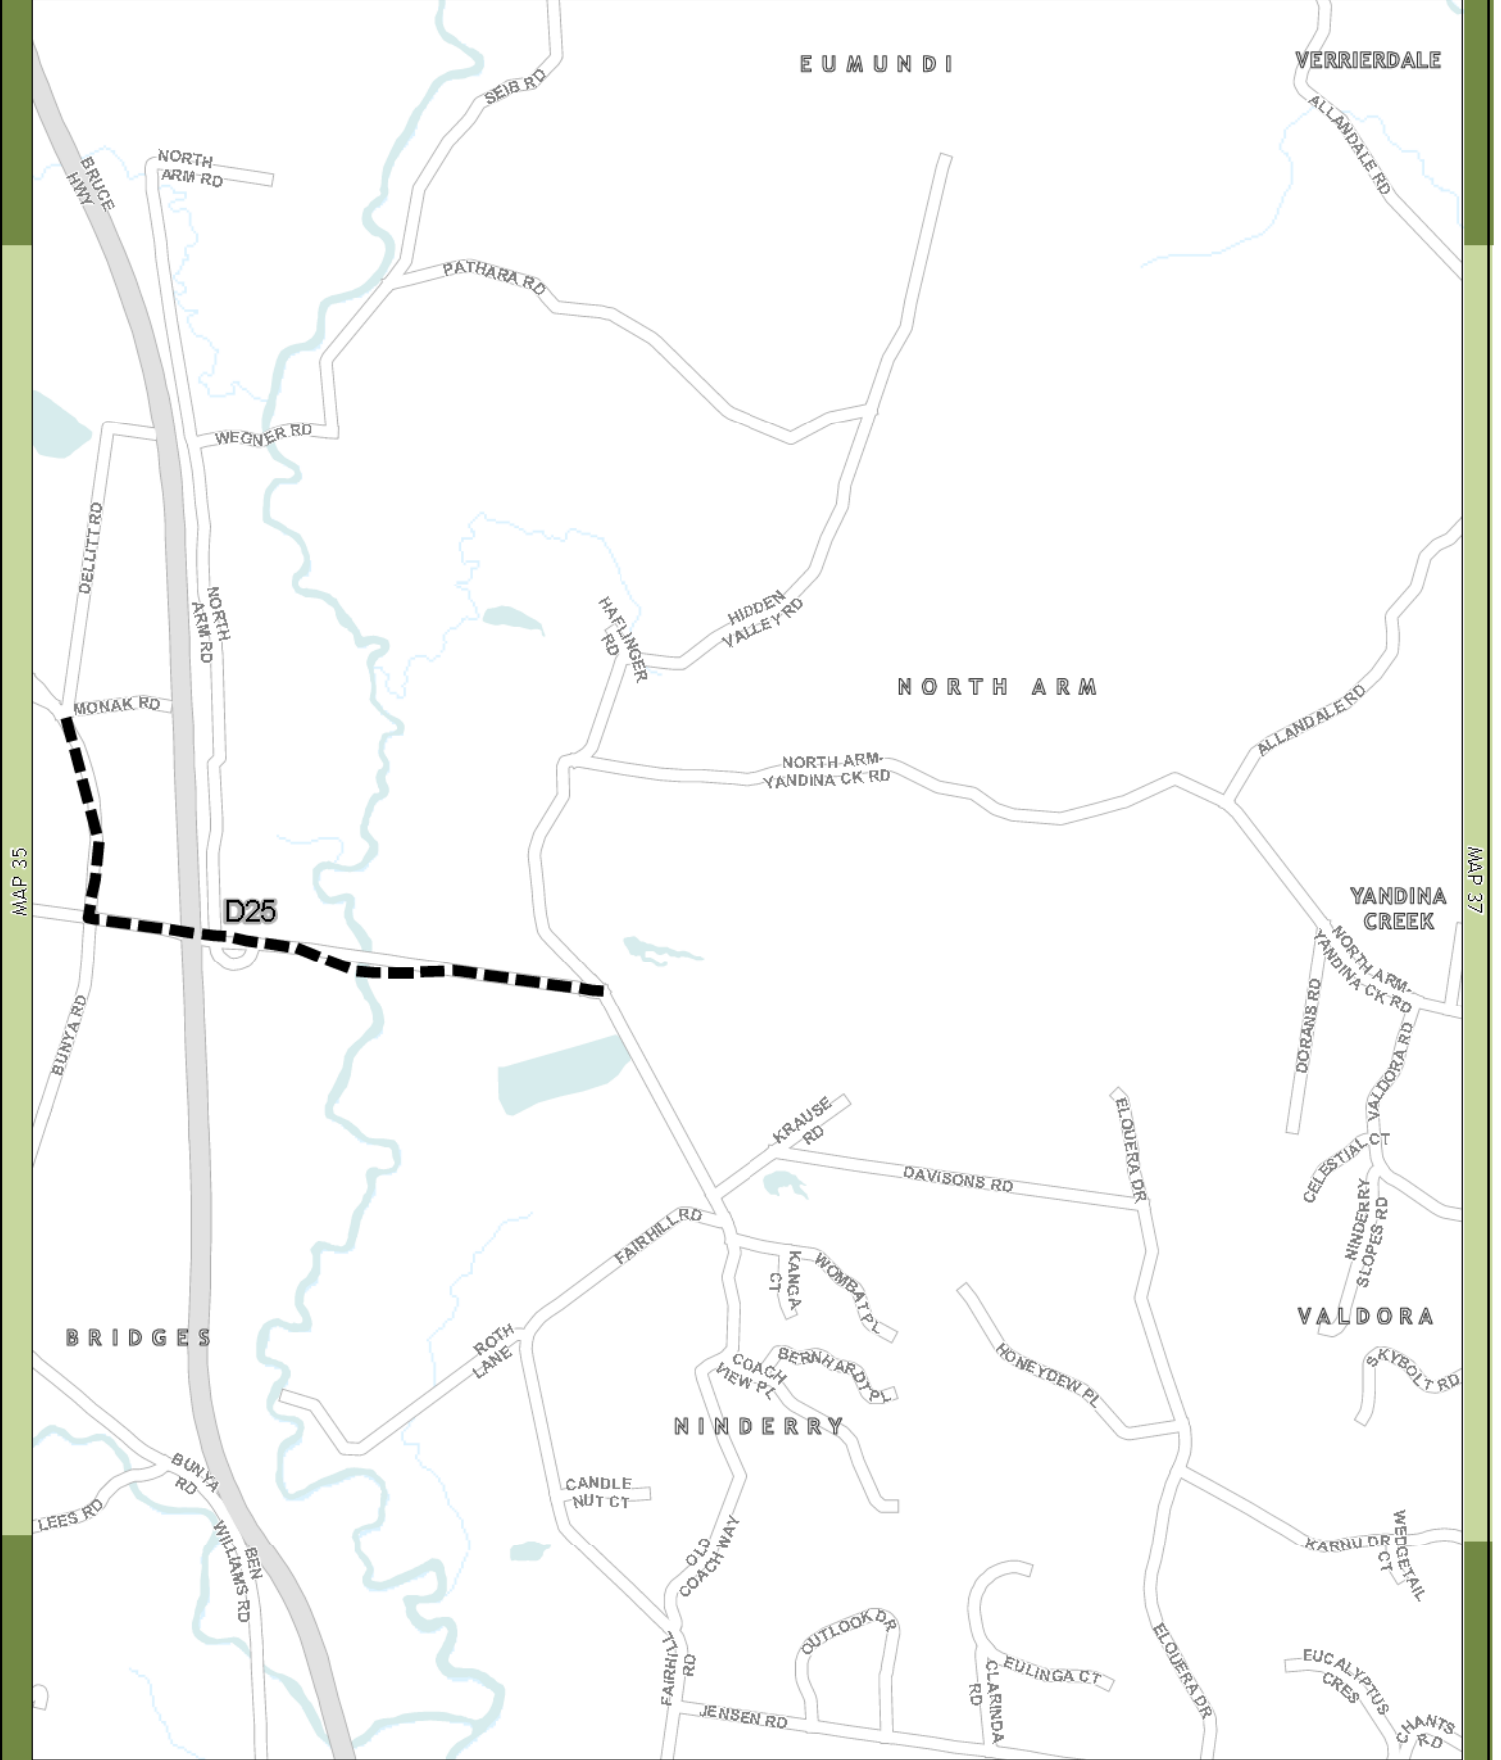

PROJECTION: Map Grid of Australia, Zone 56

Legend

Bikeway Network

- Shire Wide Routes
- District Routes
- Local Routes

LOCALITY

1:22,000

At Paper Size A4

0 125 250 500 750