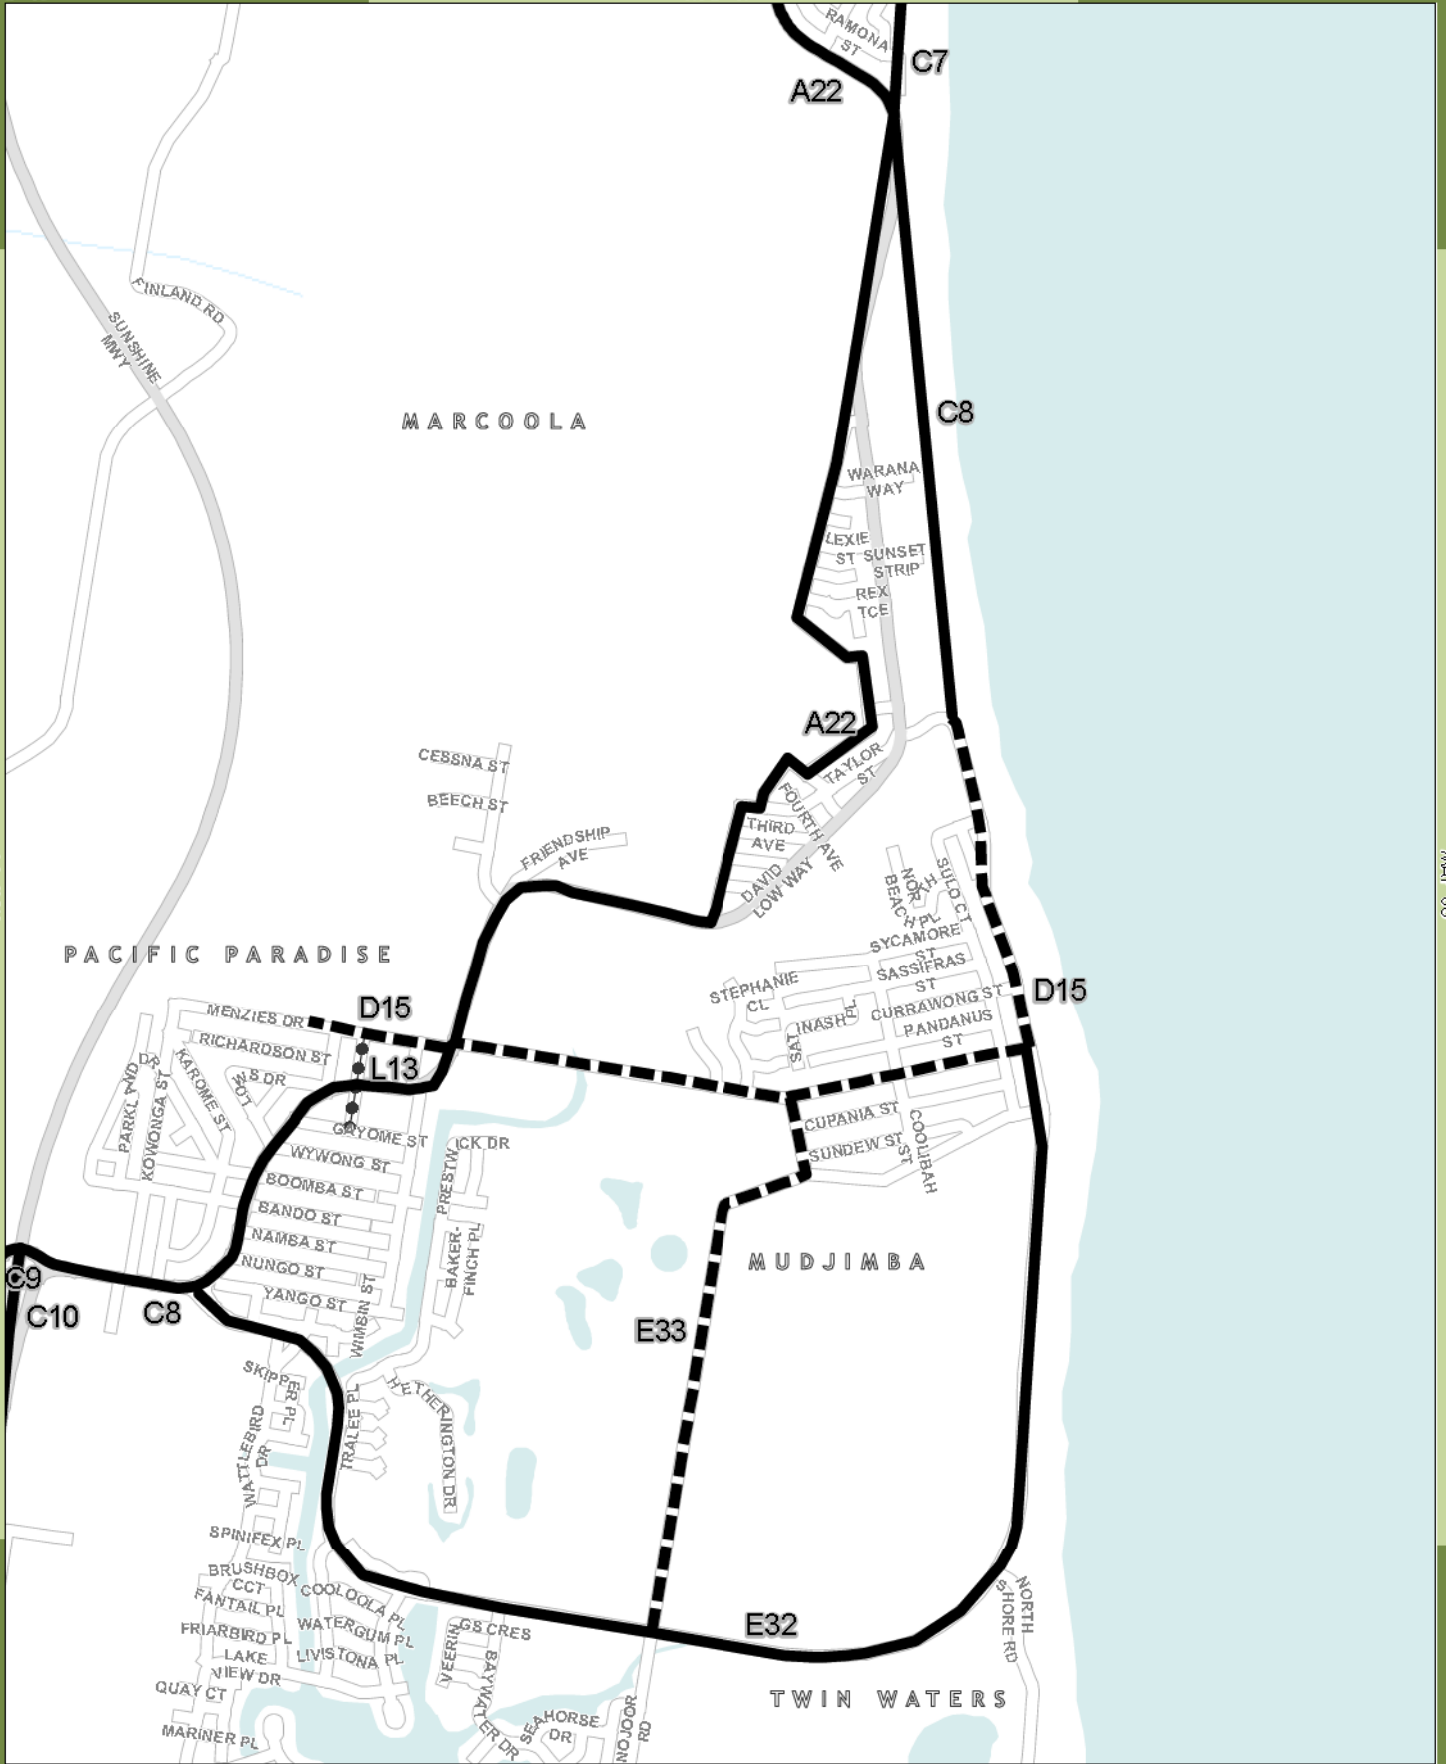

- Shire Wide Routes
- District Routes
- Local Routes

LOCALITY

MAP 54

MAP 56

MAP 74

MAP 75

MAP 76

1:22,000