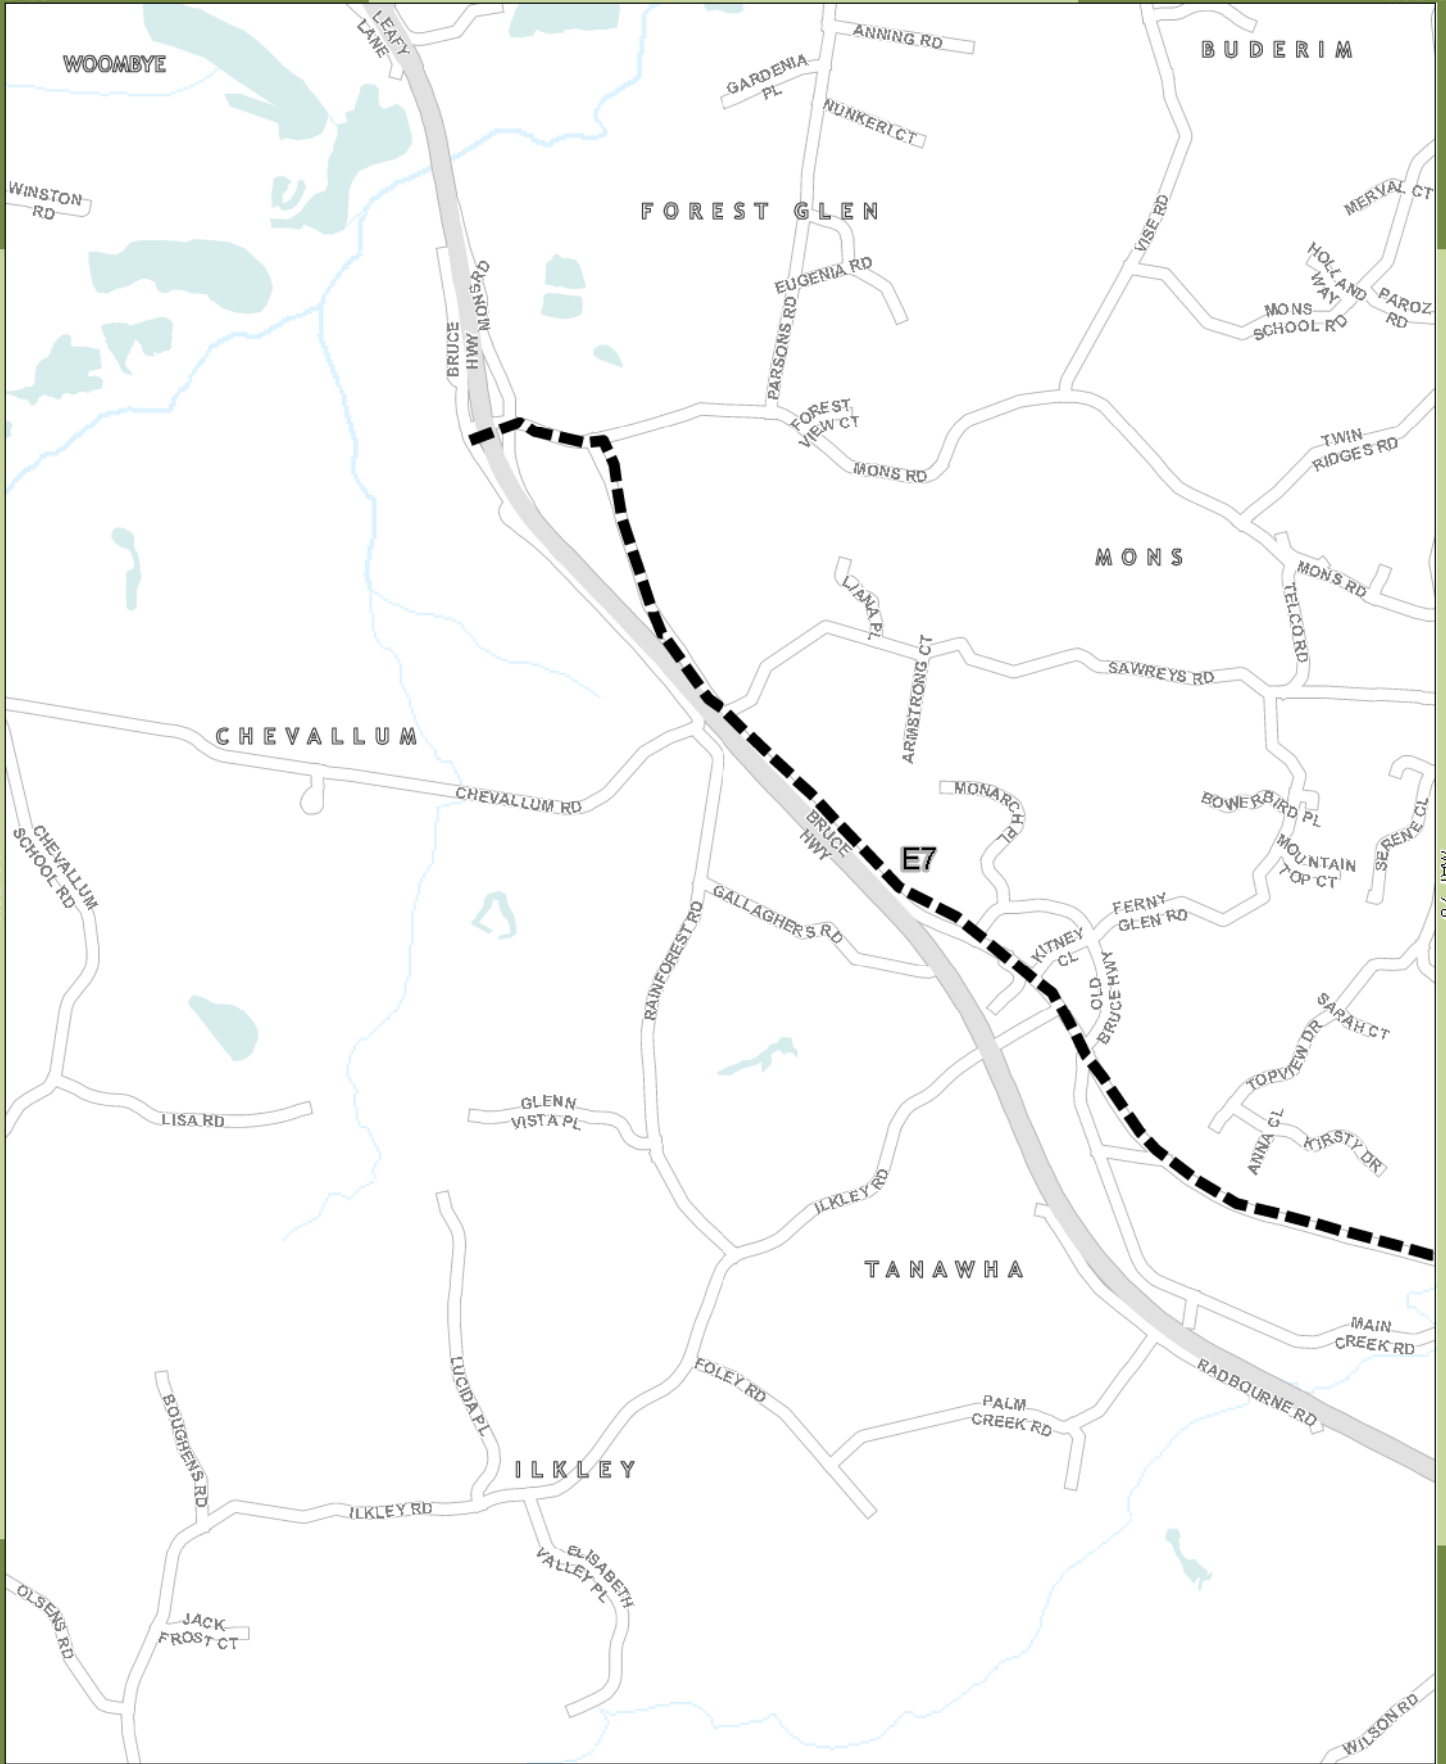

1:22,000

At Paper Size A4

0 125 250 500 750

Metres

GRID NORTH

Legend

Bikeroute Network

- Shire Wide Routes
- District Routes
- Local Routes

LOCALITY