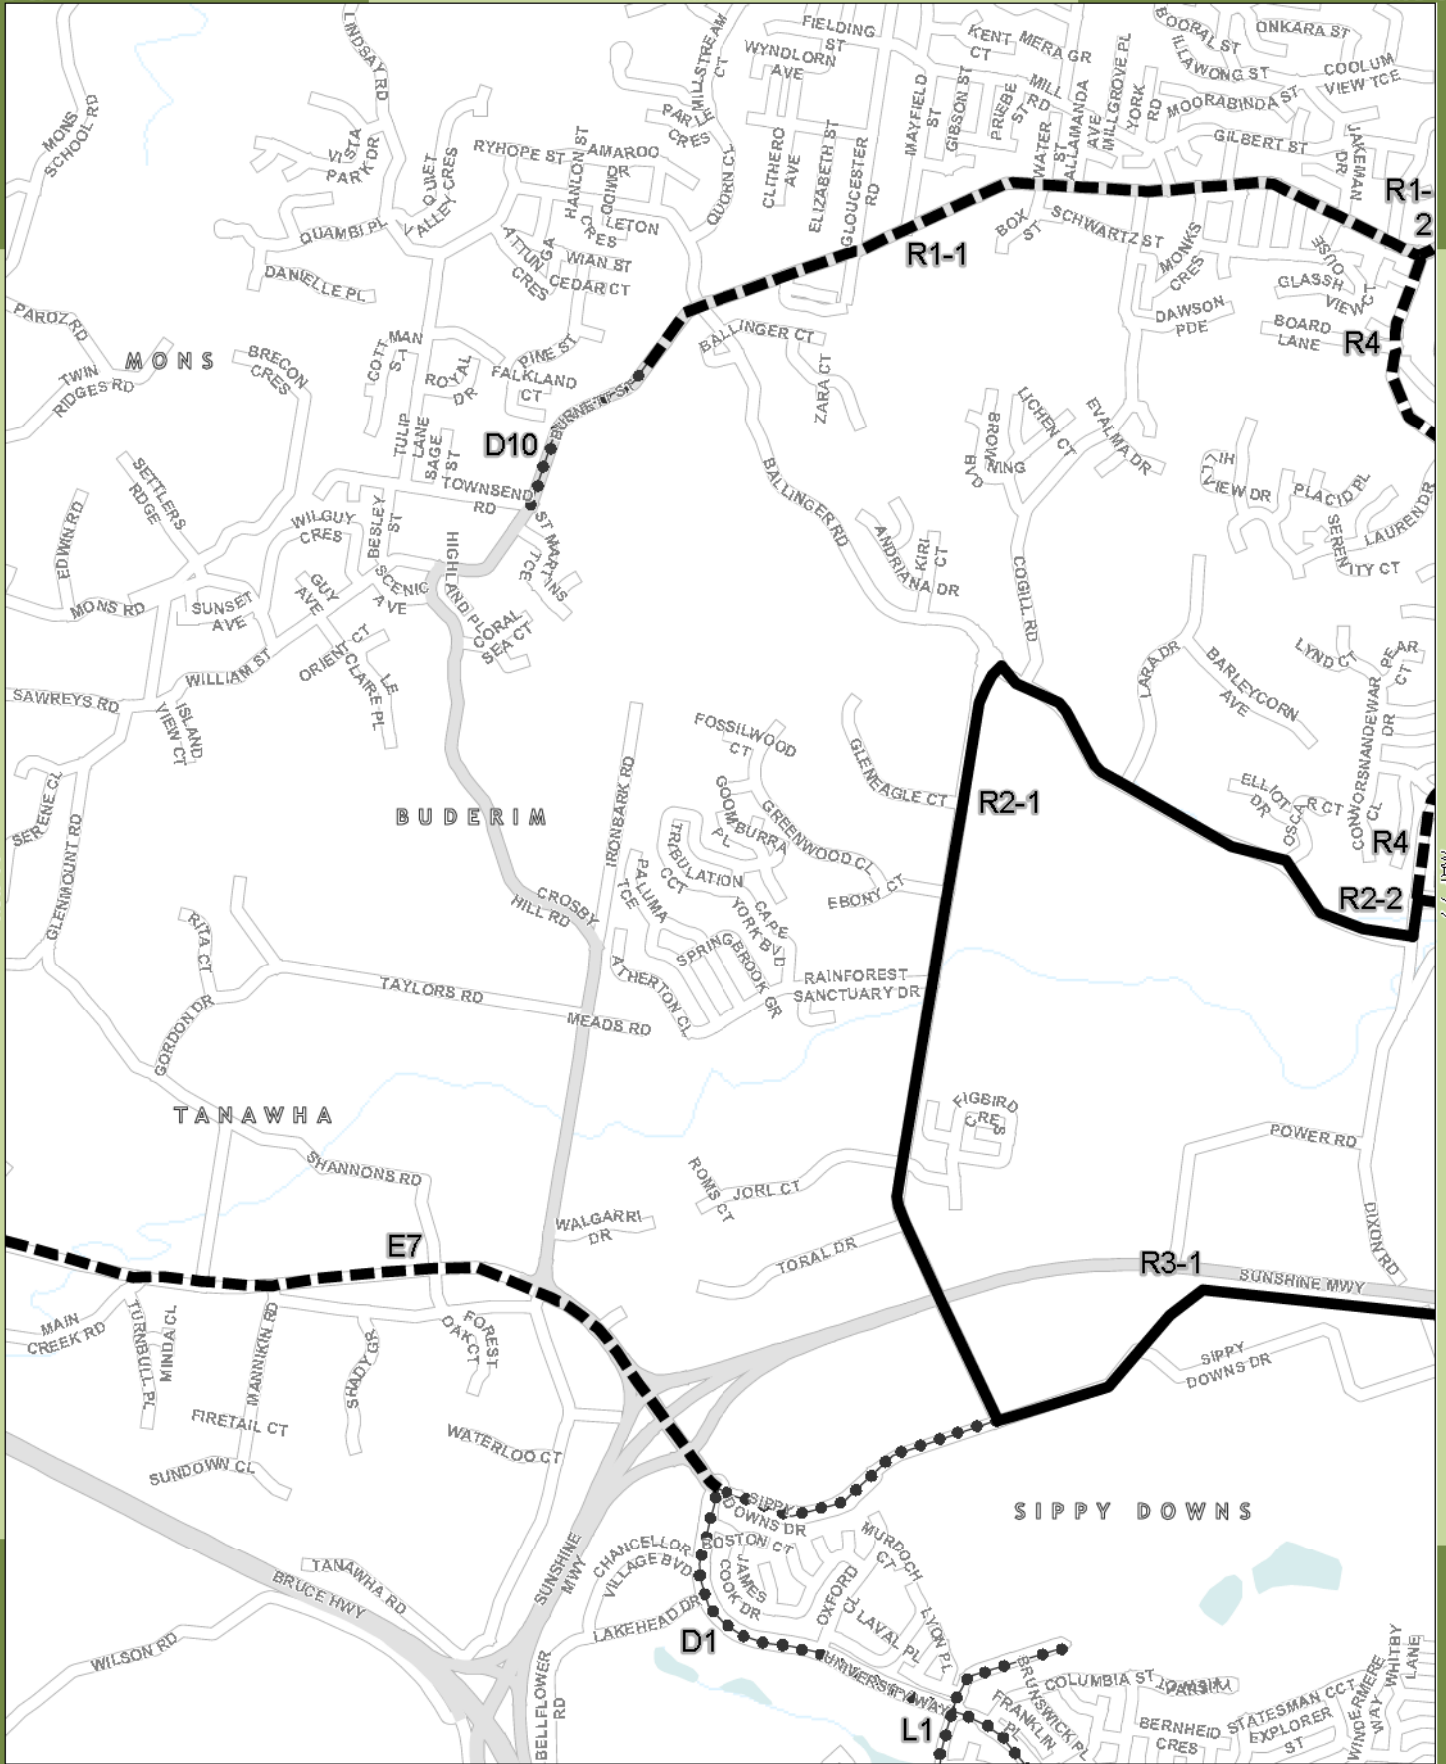

Bikeroute Network

-  Shire Wide Routes
-  District Routes
-  Local Routes

LOCALITY

1:22,000

At Paper Size A4

Metres

PROJECTION: Map Grid of Australia, Zone 56

Legend