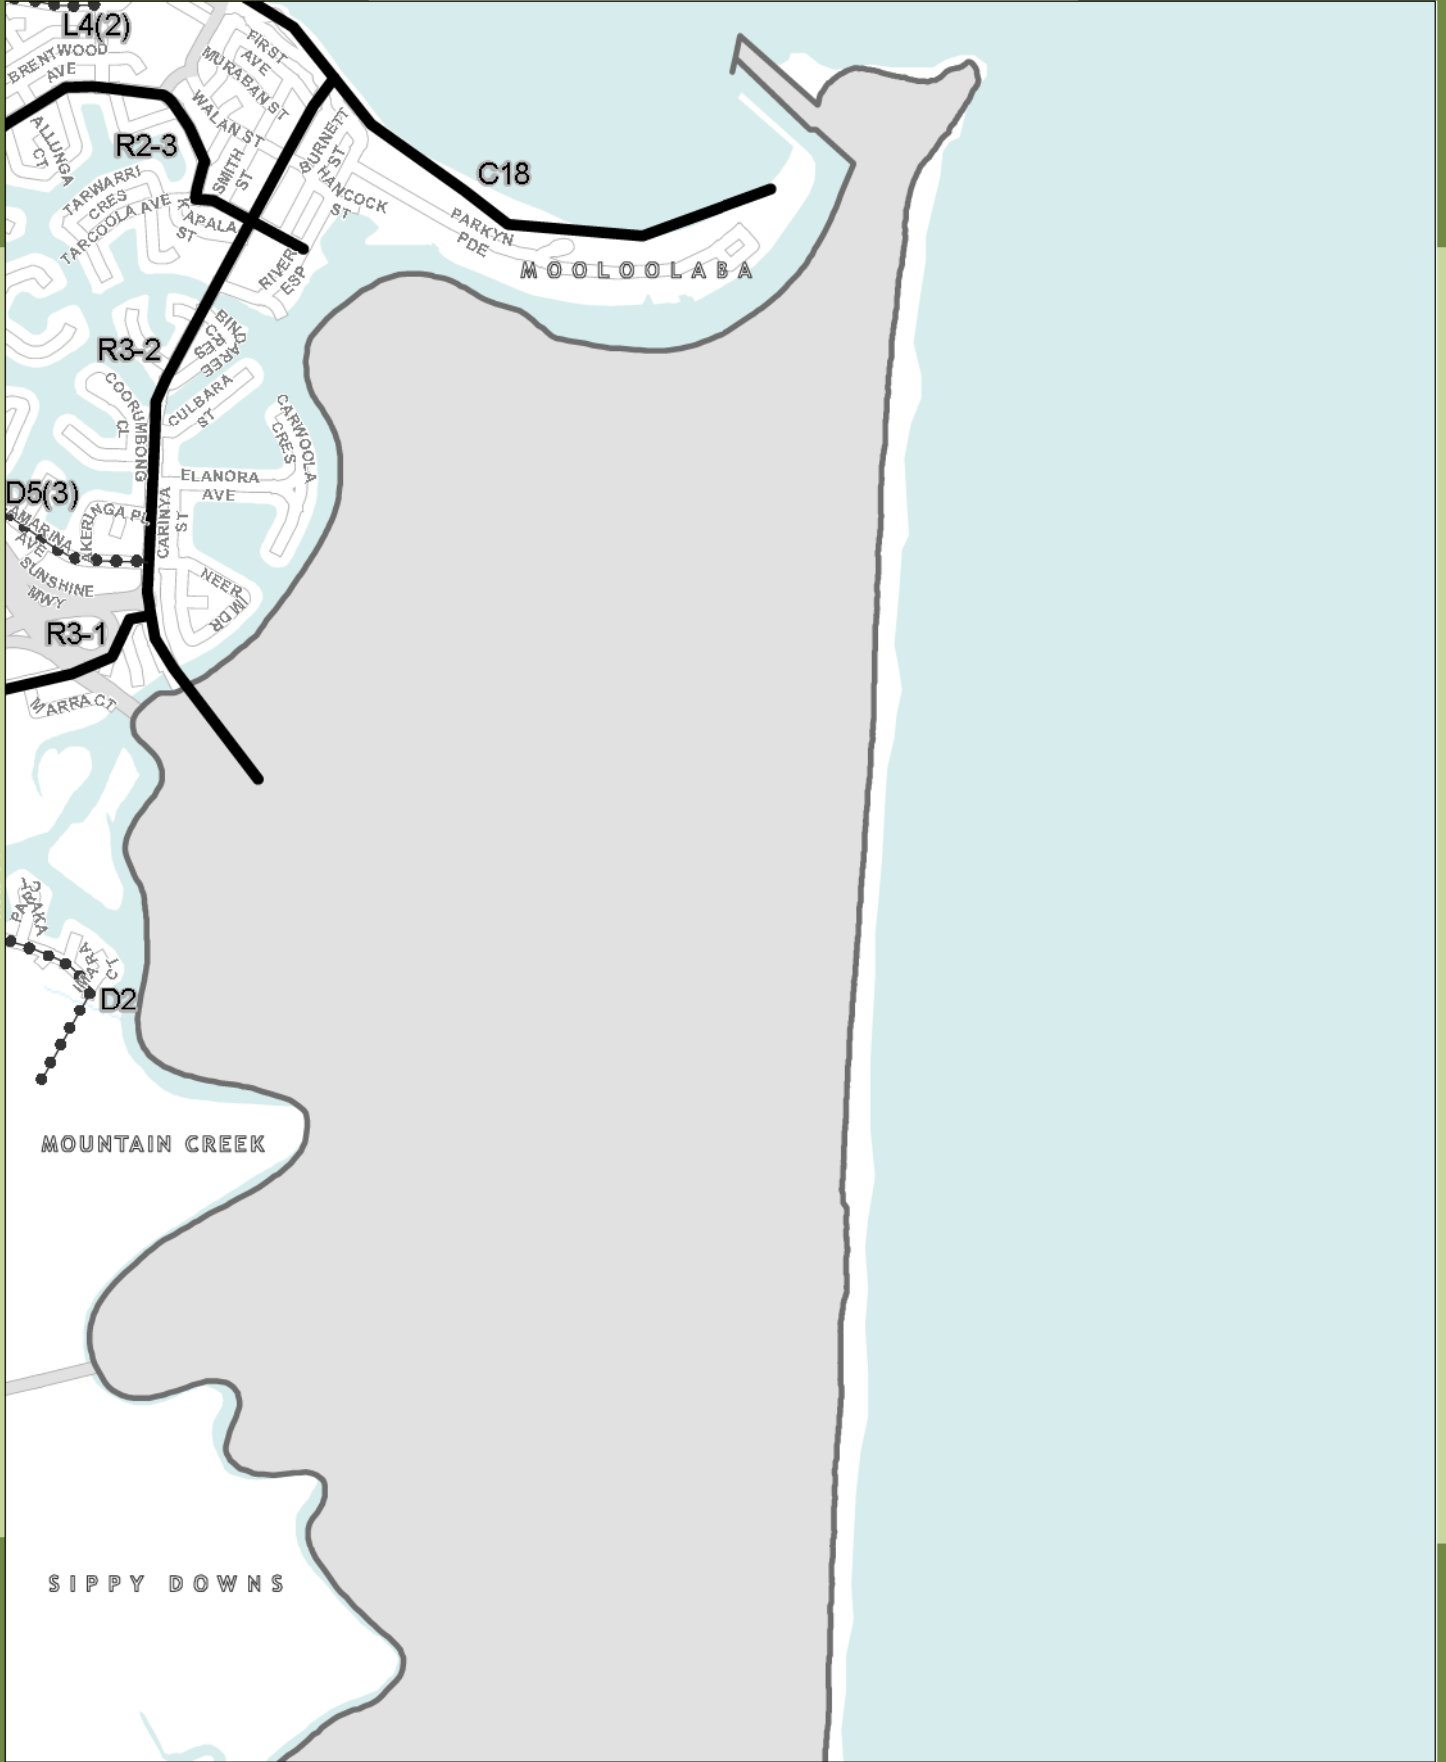

MAP 69

MAP 70