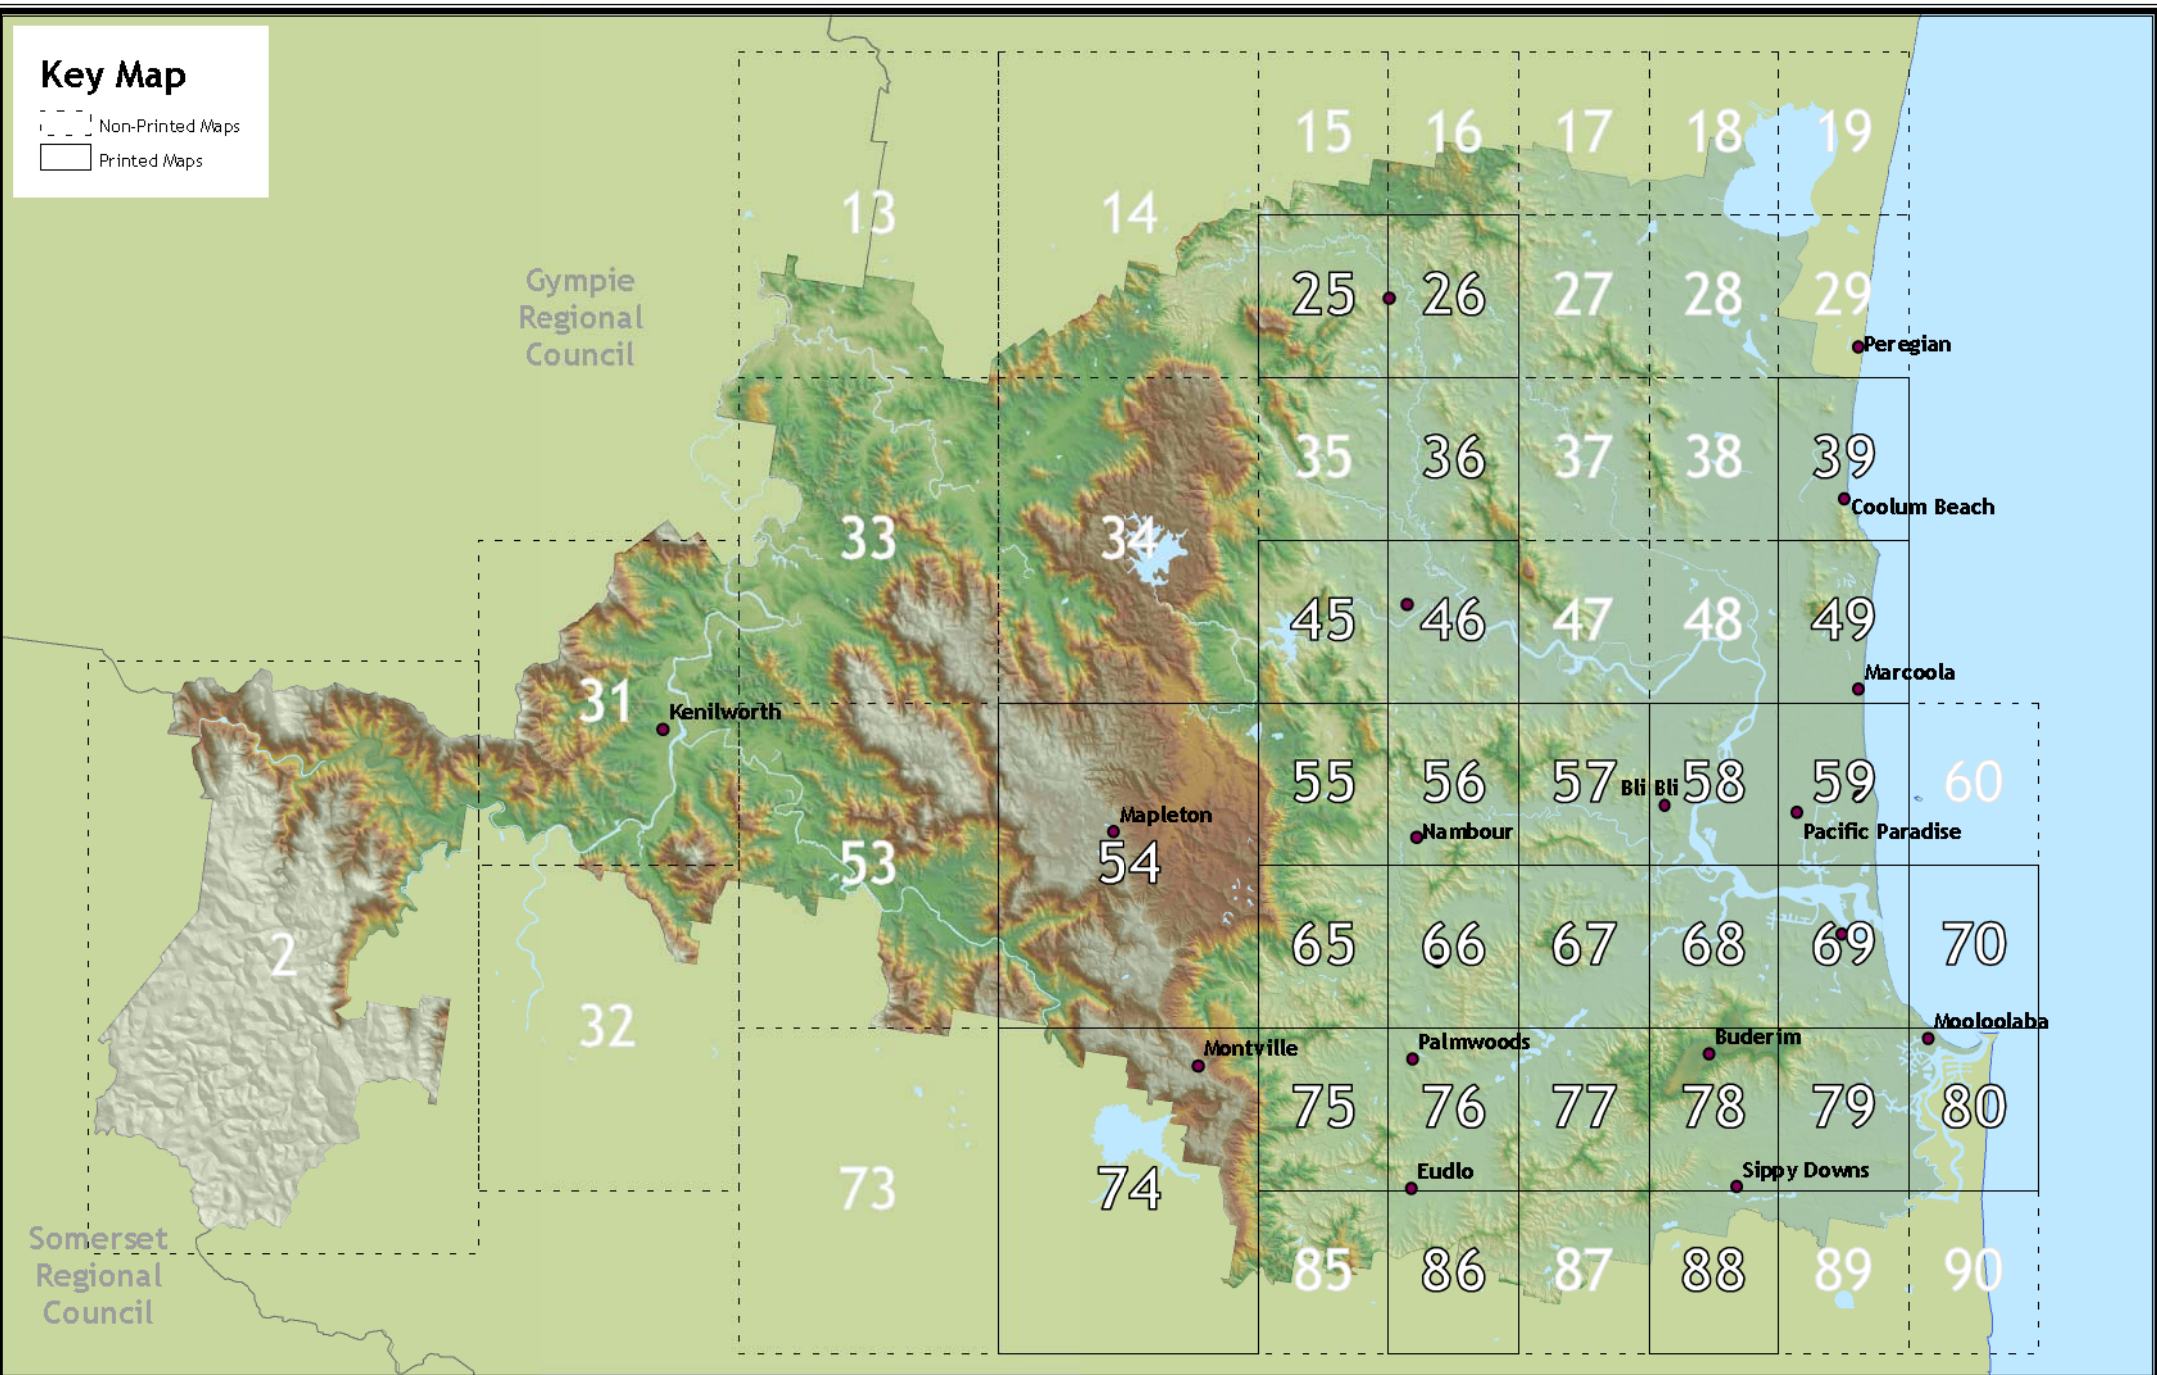

Key Map

- --- Non-Printed Maps
- ▭ Printed Maps

Bikeways Network Plans for Trunk Infrastructure