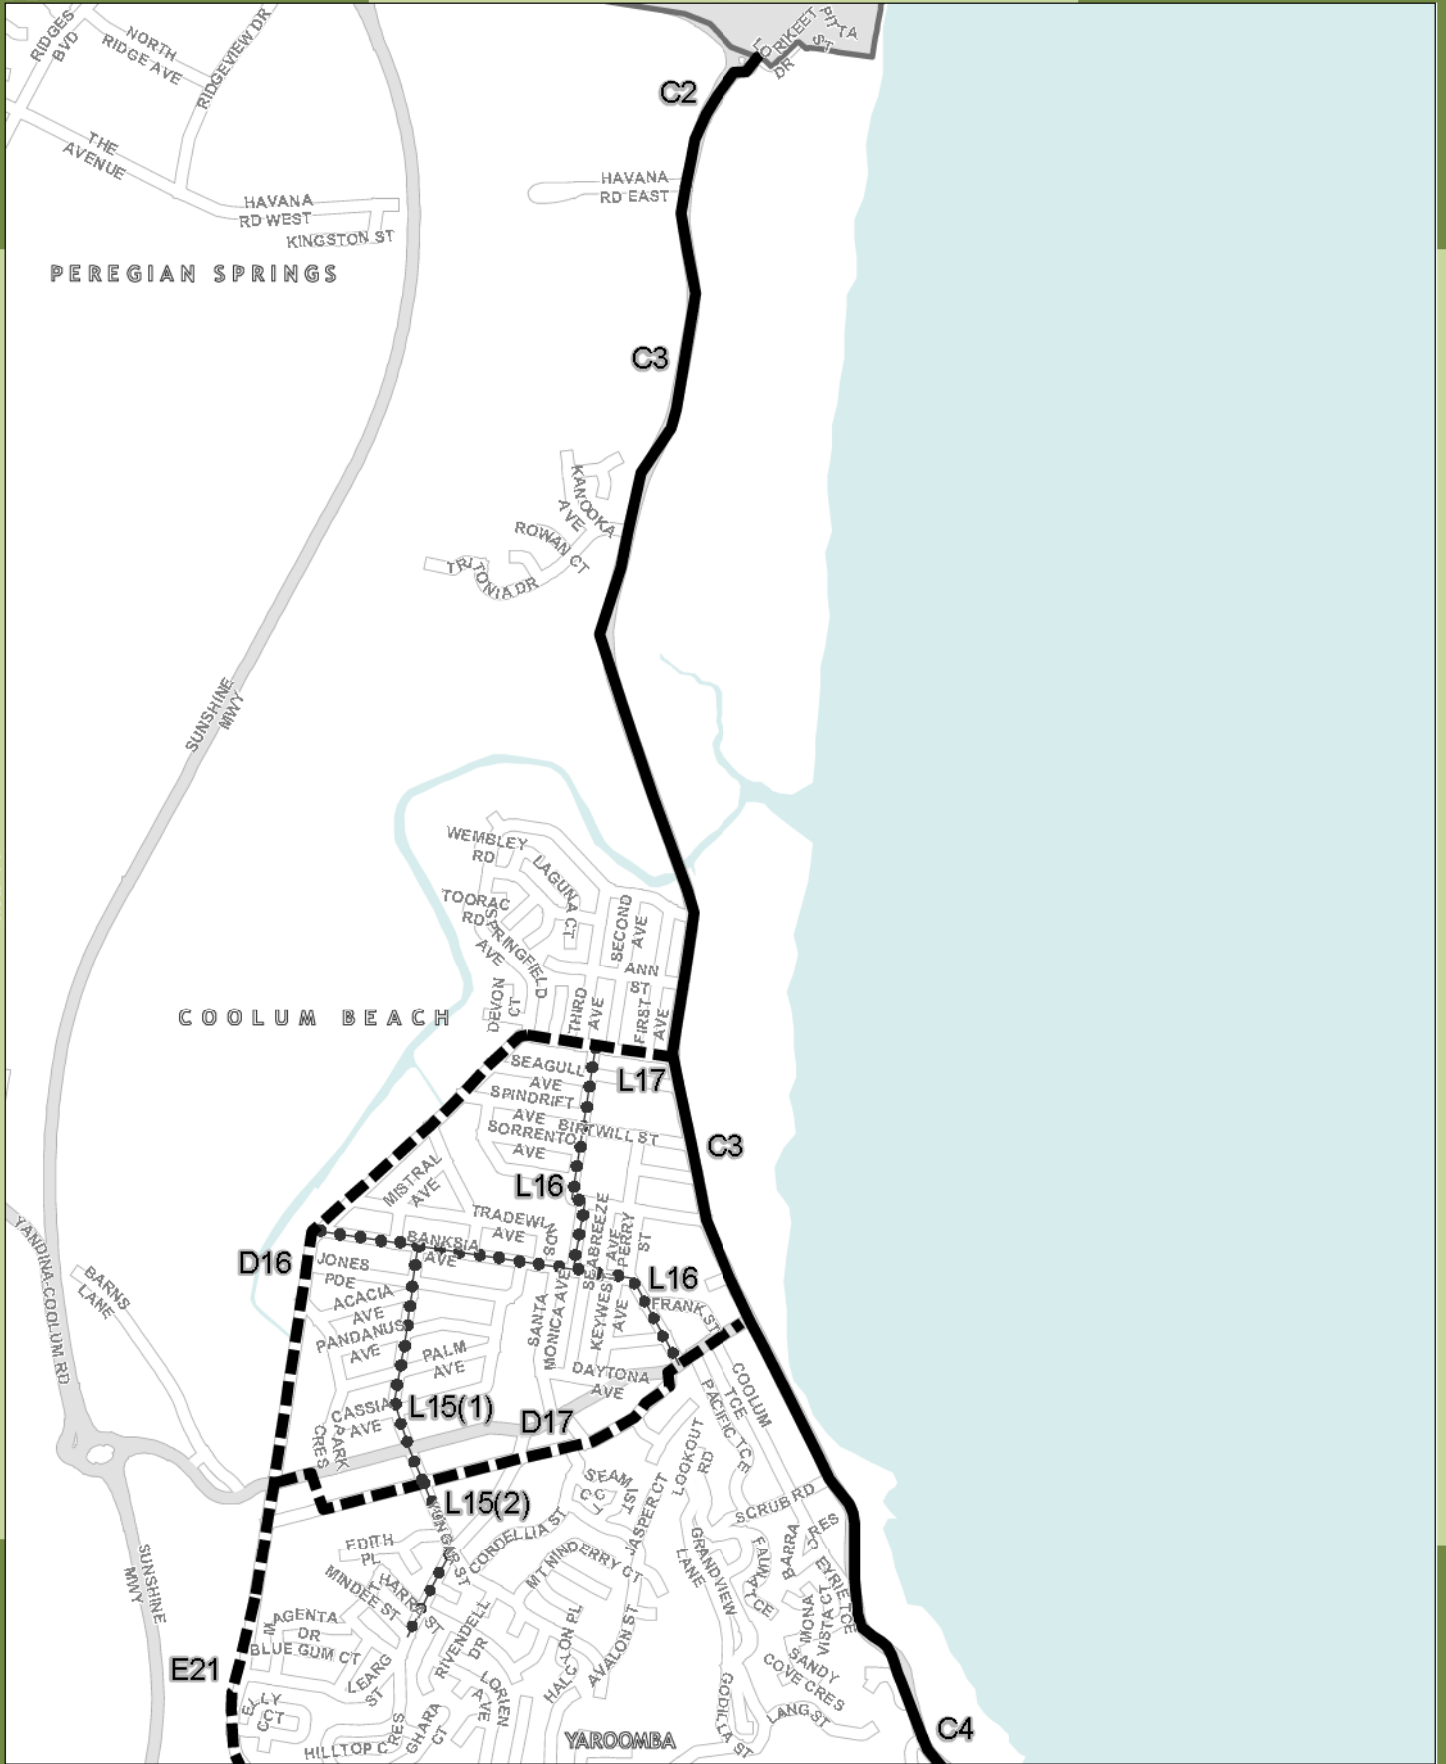

MAP 28

MAP 29

MAP 38

MAP 48

MAP 49