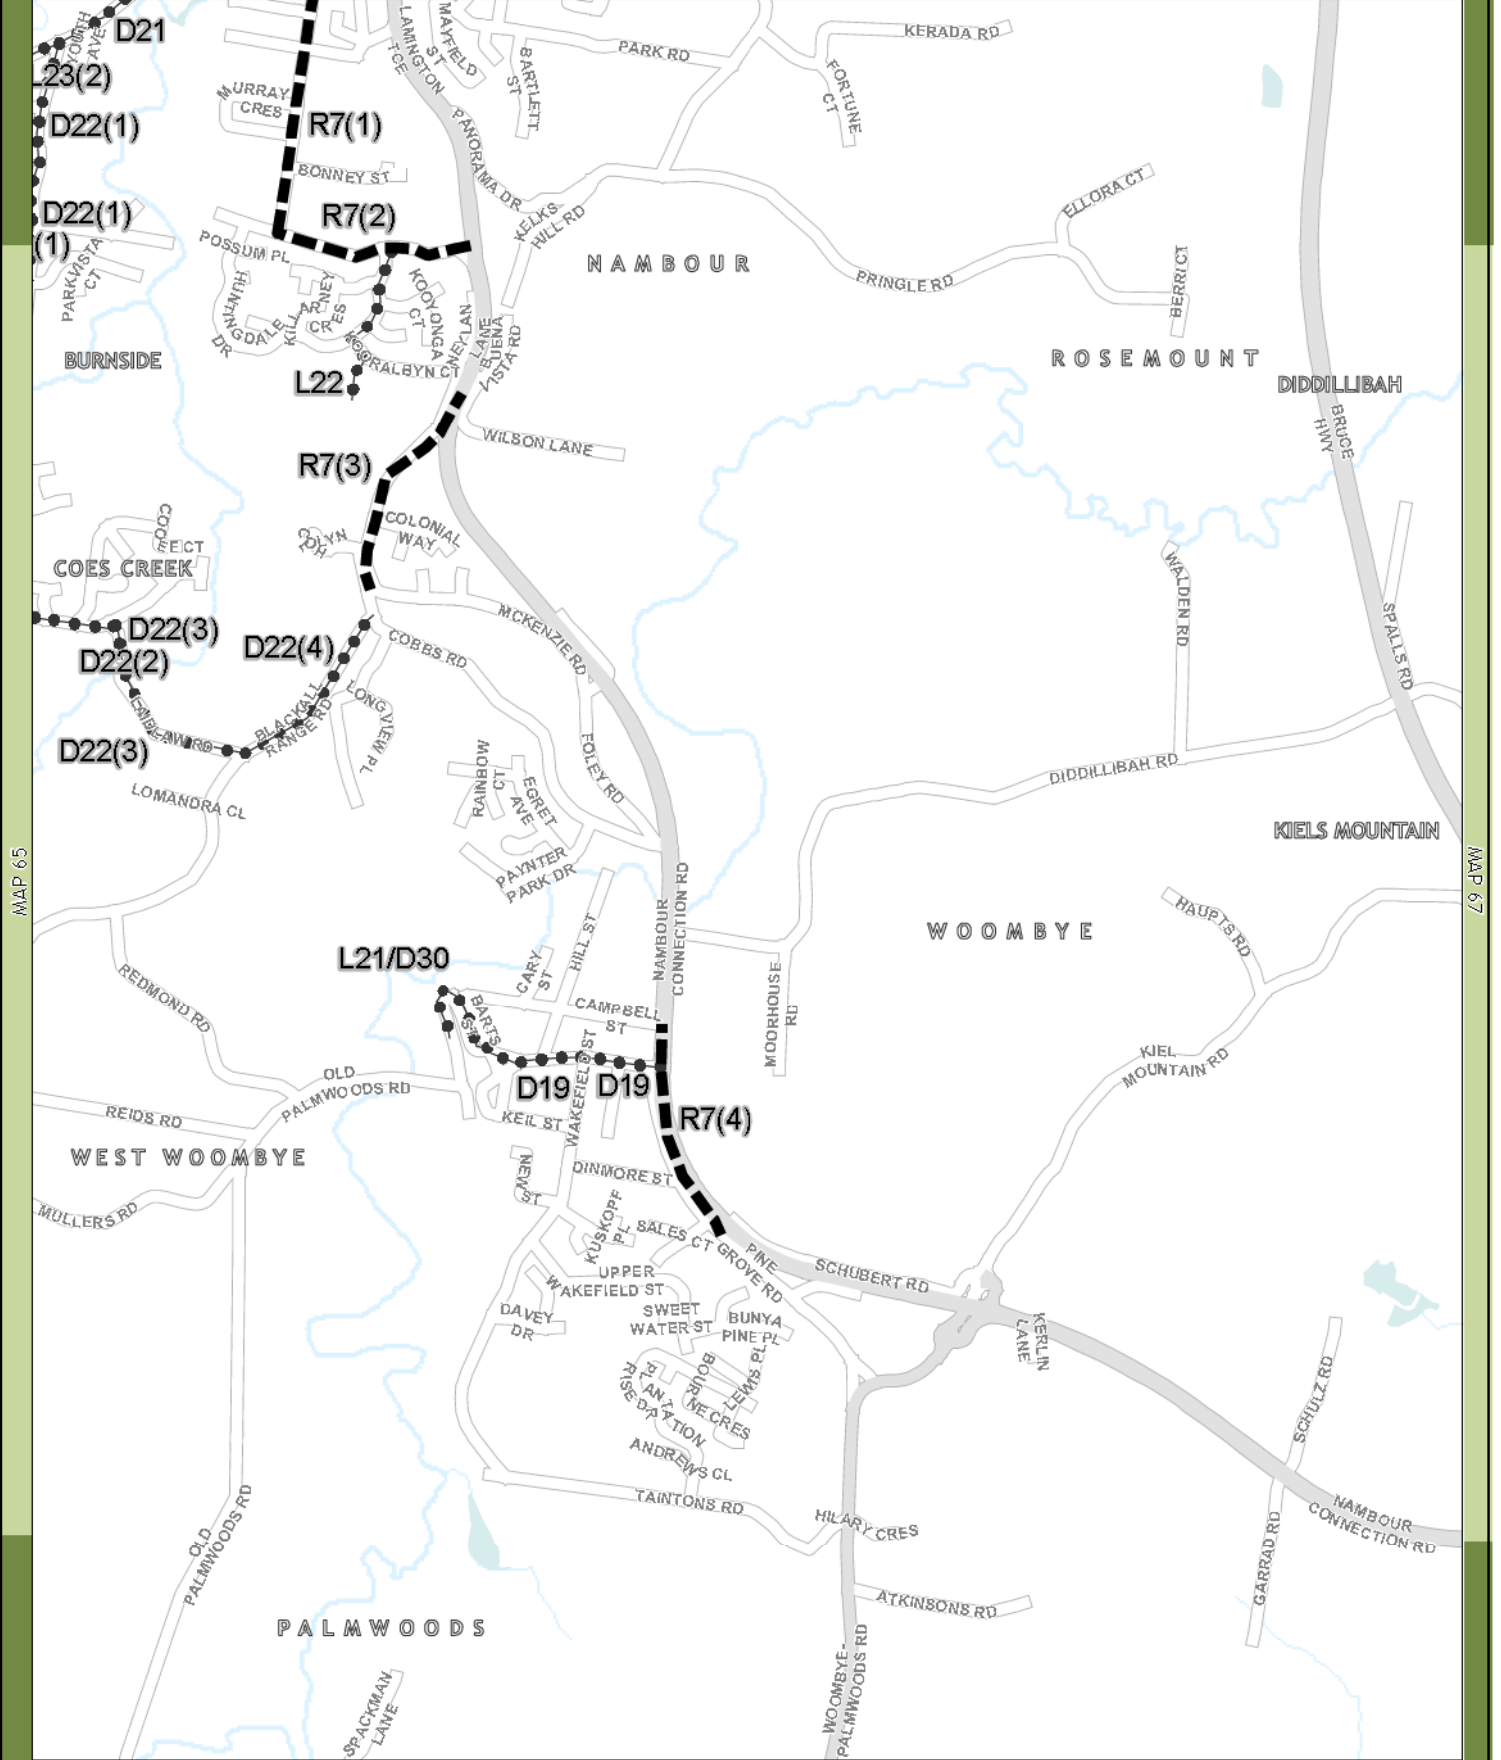

1:22,000

At Paper Size A4

0 125 250 500 750

Metres

PROJECTION: Map Grid of Australia, Zone 56

Legend

Bikeway Network

- Shire Wide Routes
- District Routes
- Local Routes

LOCALITY