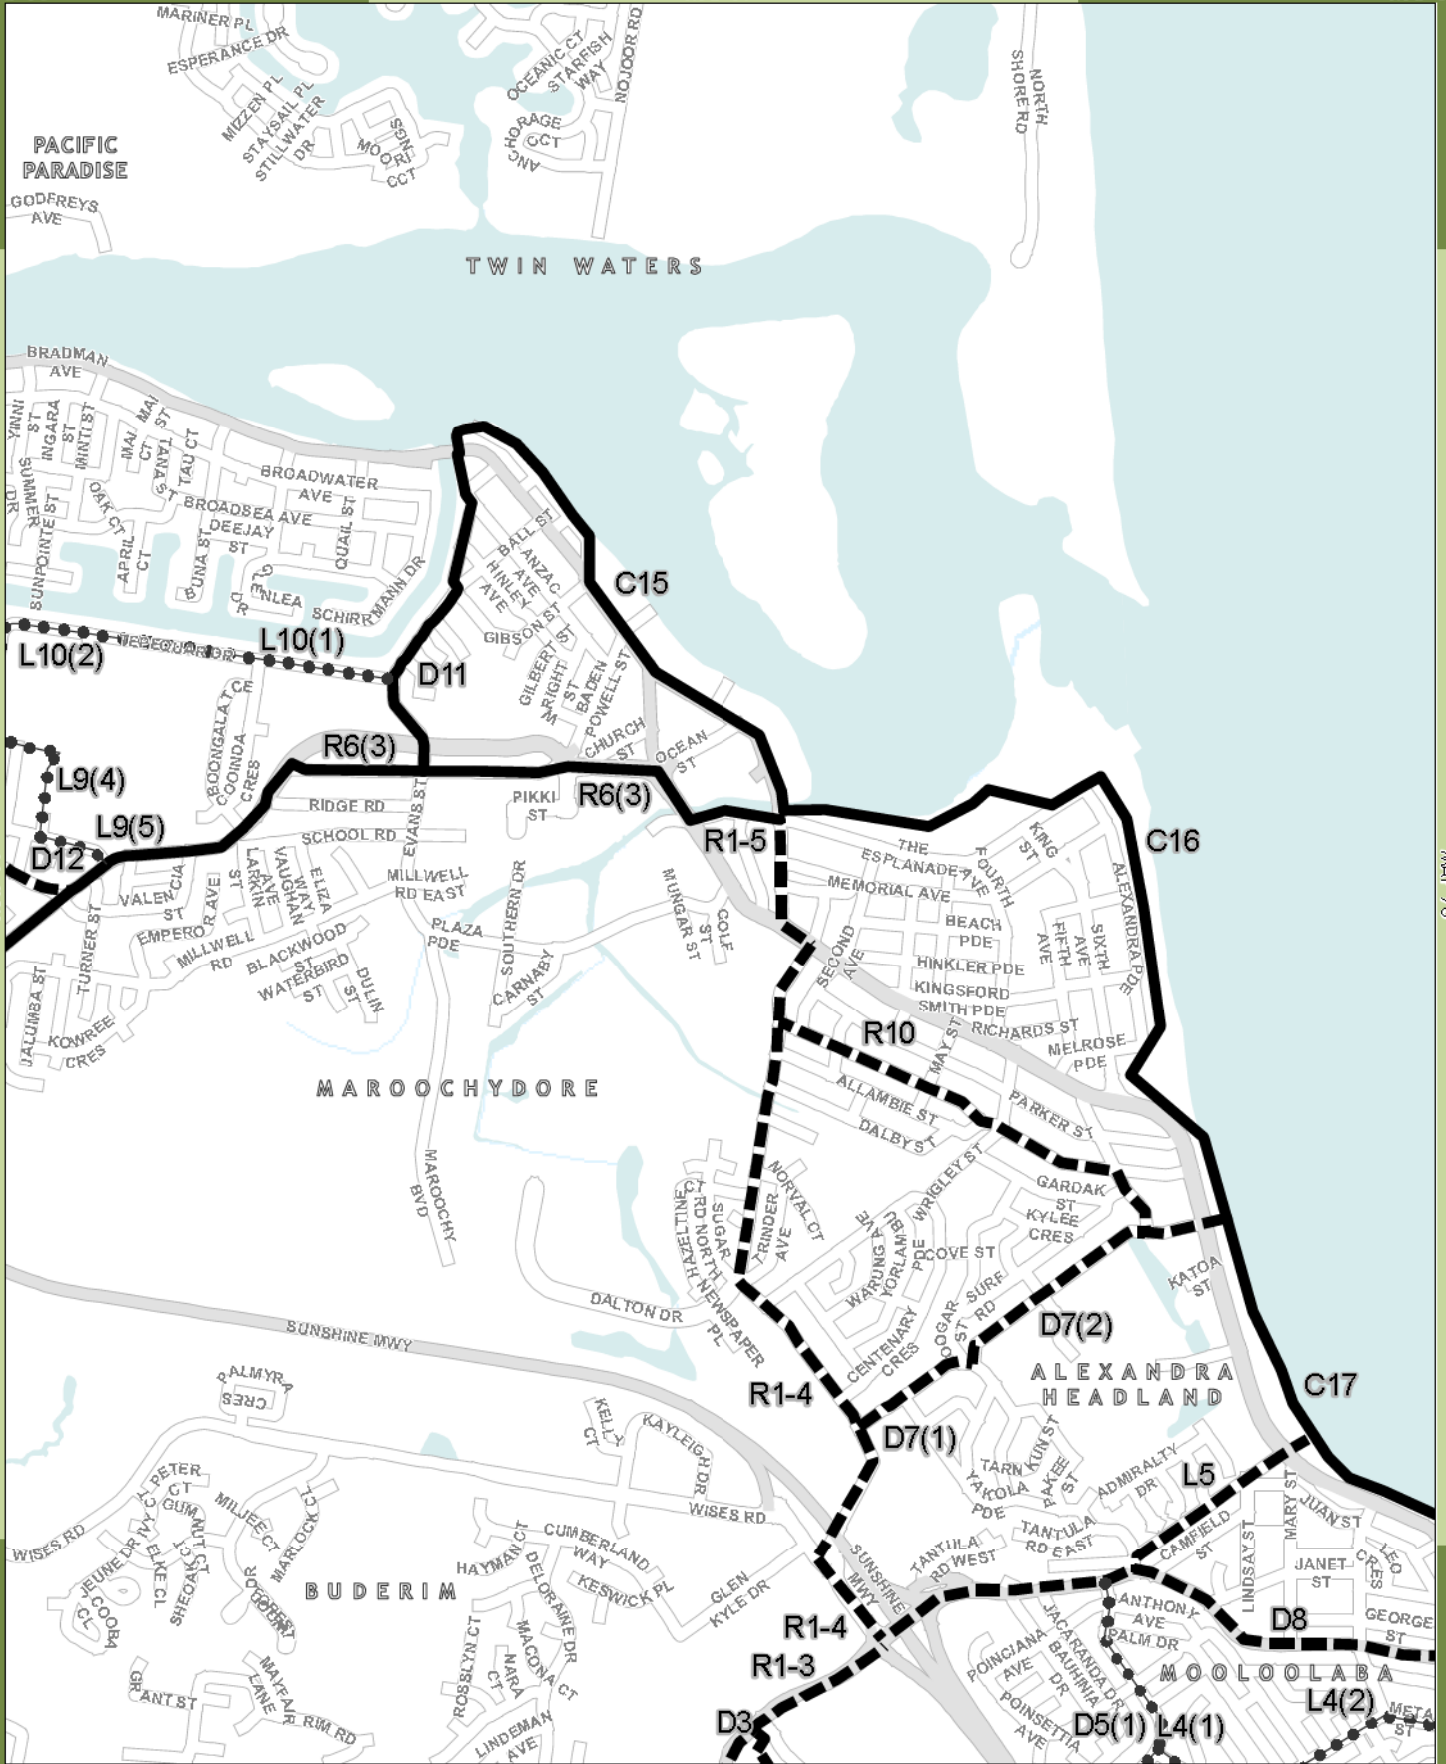

1:22,000

At Paper Size A4

0 125 250 500 750

Metres

N

GRID NORTH

Legend

Bikeroute Network

Shire Wide Routes

District Routes

Local Routes

LOCALITY