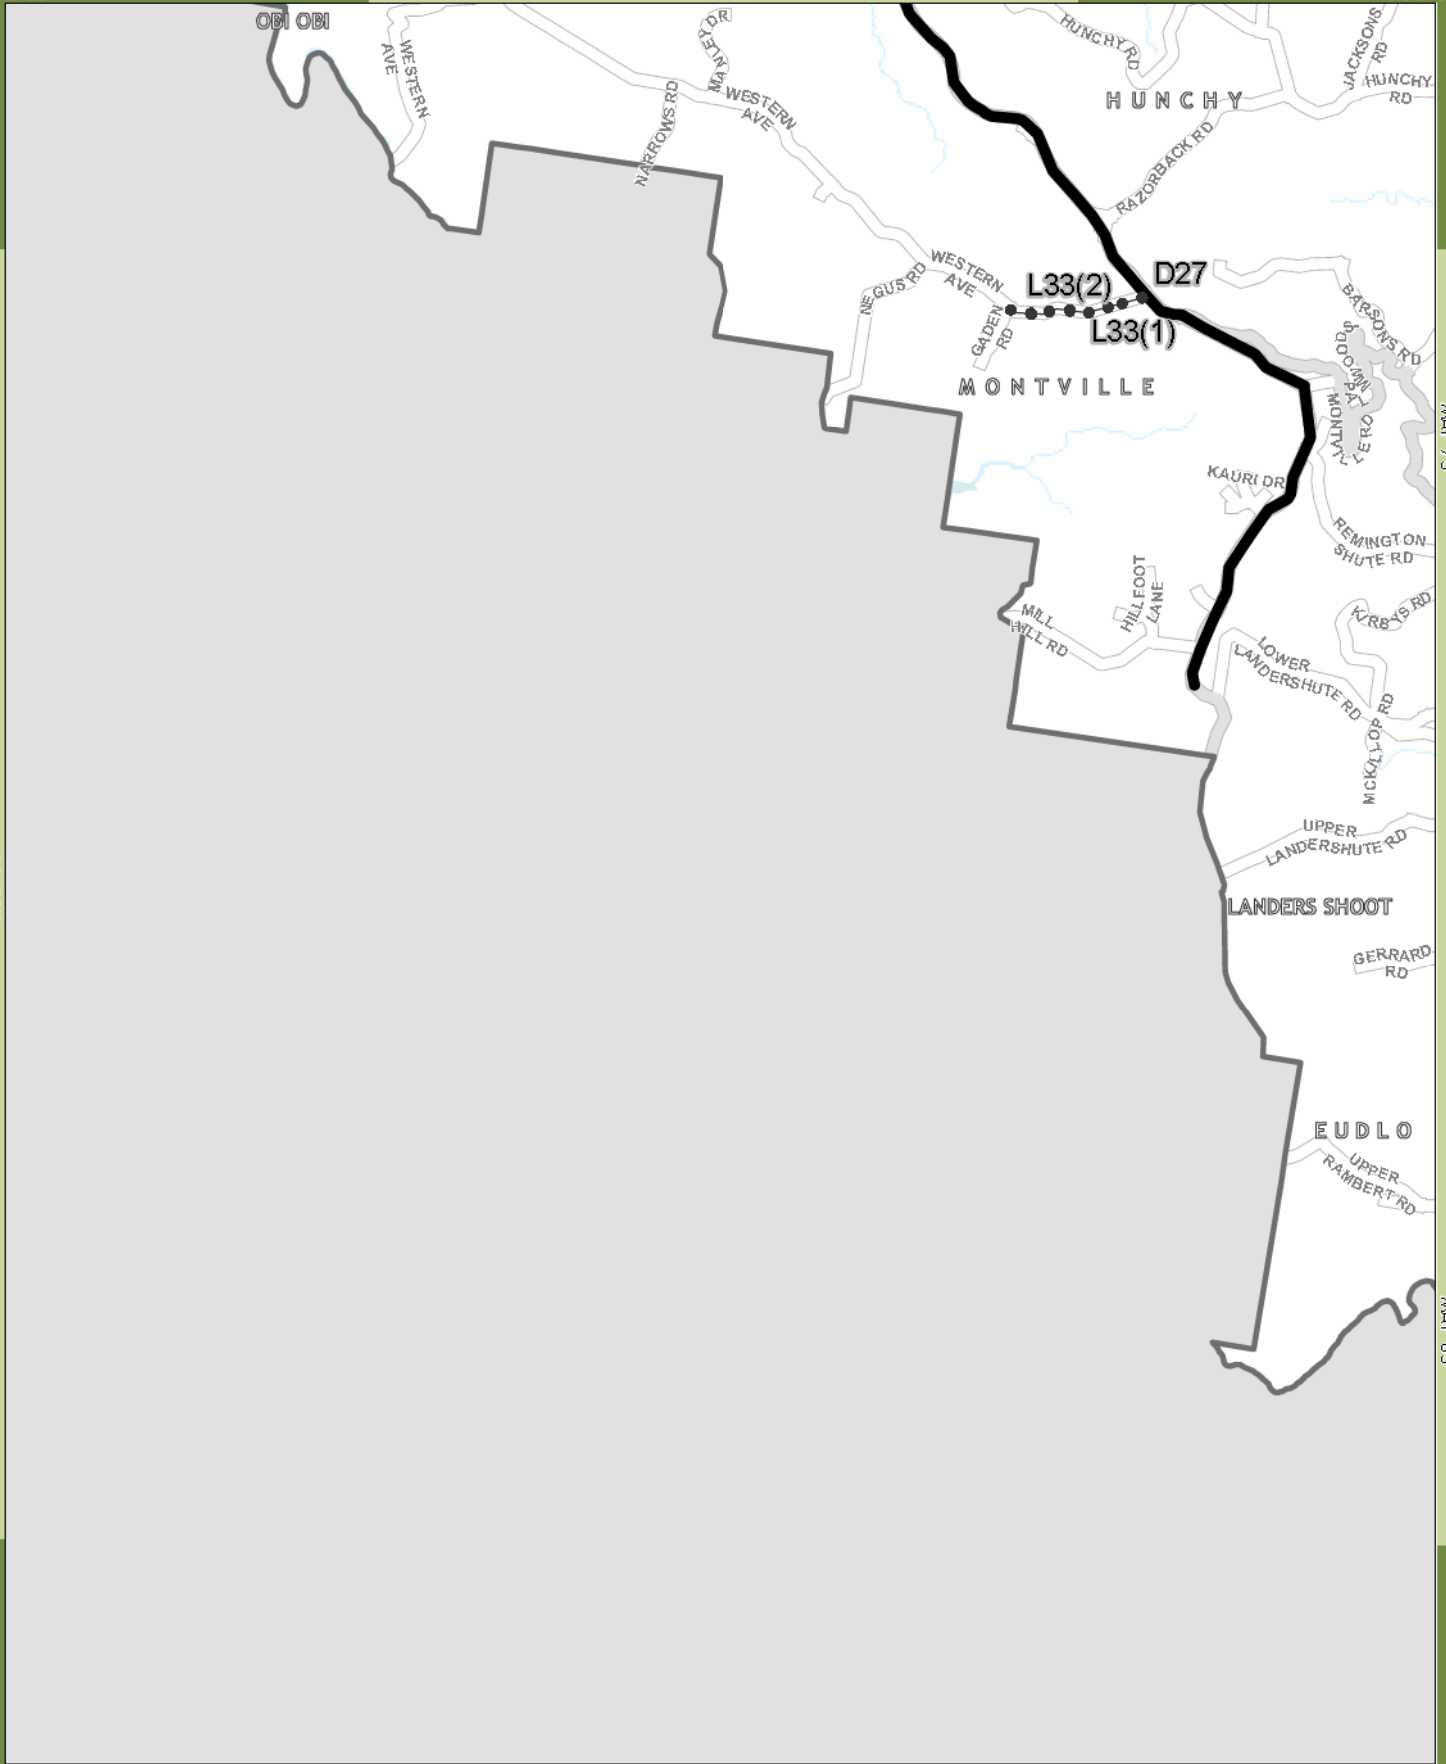

MAP 53

MAP 54

MAP 65

1:44,000

At Paper Size A4

0 1250 500 750

Metres

Legend

Bikeway Network

- Shire Wide Routes
- District Routes
- Local Routes