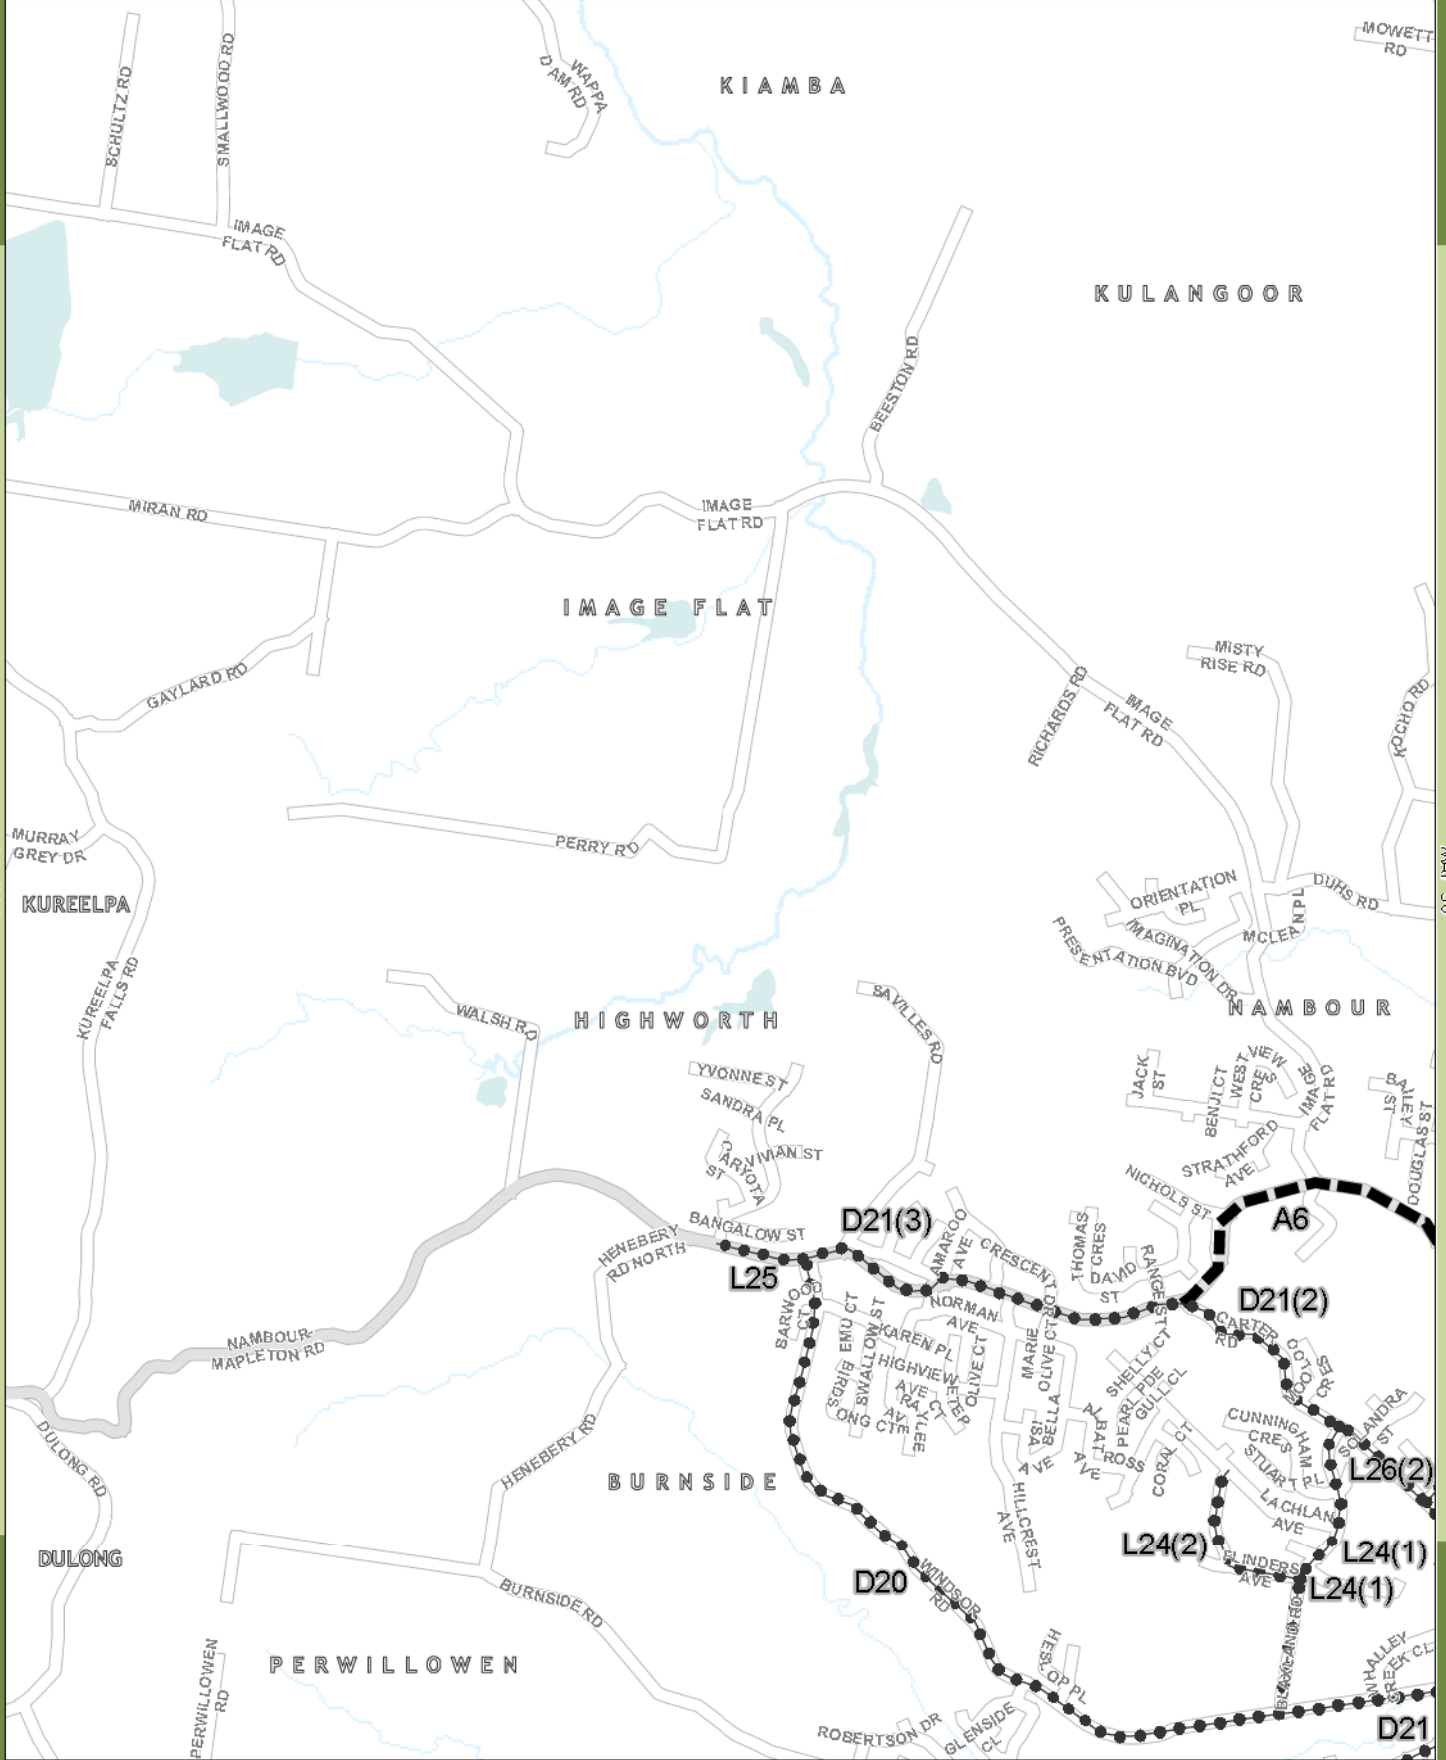

PROJECTION: Map Grid of Australia, Zone 56

1:44,000
At Paper Size A4

Legend

- Bikeway Network**
- Shire Wide Routes
- District Routes
- Local Routes

LOCALITY

1:22,000

At Paper Size A4

0 125 250 500 750