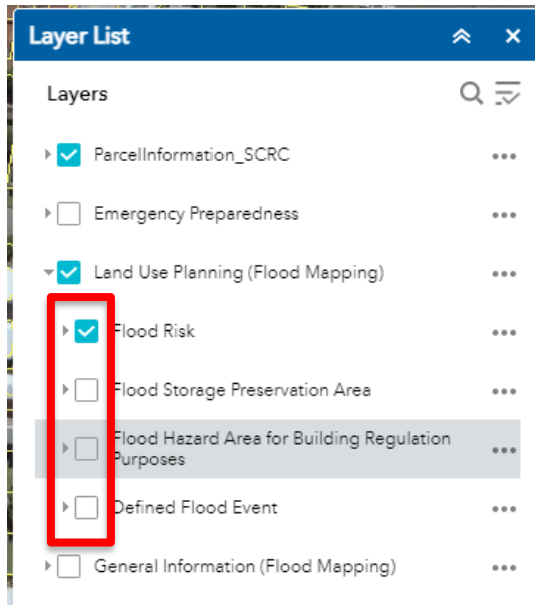

- It can be accessed via several pages on Council's Flood mapping and information webpage (sunshinecoast.qld.gov.au/floodmapping).
- It can also be accessed via our MyMaps page.

2. When you arrive at the Flood Mapping and Information interactive map, it should look like the following image.

- The navigation buttons are located in the top left corner of the screen. You will see buttons for zooming in and zooming out and options to select a default extent or your current location.
- There is also a search bar. You can use this to search an exact address.

3. Once you've searched for the address you want, you can start editing the flood mapping layers on display.
 - The layer list can be accessed from the toolbar in the top right corner, using the second button from the left.
 - Tick the check box next to Land Use Planning (Flood Mapping) and expand the list by clicking on the layer name.

4. To view each of the Land Use Planning Flood Maps, tick and/or untick the checkbox next to each map title to change the information displayed.

5. To view the legend for the layers you have selected, click on the legend button in the toolbar to the top right.