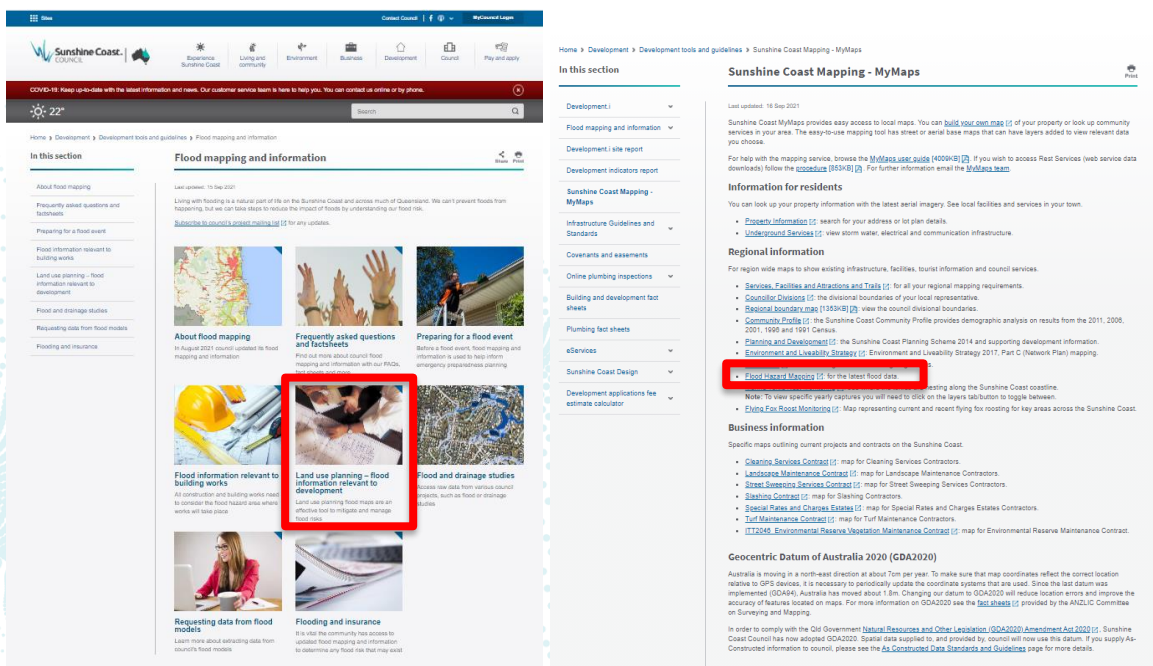

Flood mapping and information

Helping you understand flooding

How to view Land Use Planning Flood Maps

Council provides a range of flood mapping products and information to enable the community and industry professionals to make informed decisions for emergency preparedness and land use planning purposes.

If you have trouble finding or accessing the information you're looking for, please reach out to our team via email: floodmapping@sunshinecoast.qld.gov.au.

1. Navigate to Council's Flood Mapping and Information interactive map.

- It can be accessed via several pages on Council's Flood mapping and information webpage (sunshinecoast.qld.gov.au/floodmapping).
- It can also be accessed via our MyMaps page.

2. When you arrive at the Flood Mapping and Information interactive map, it should look like the following image.