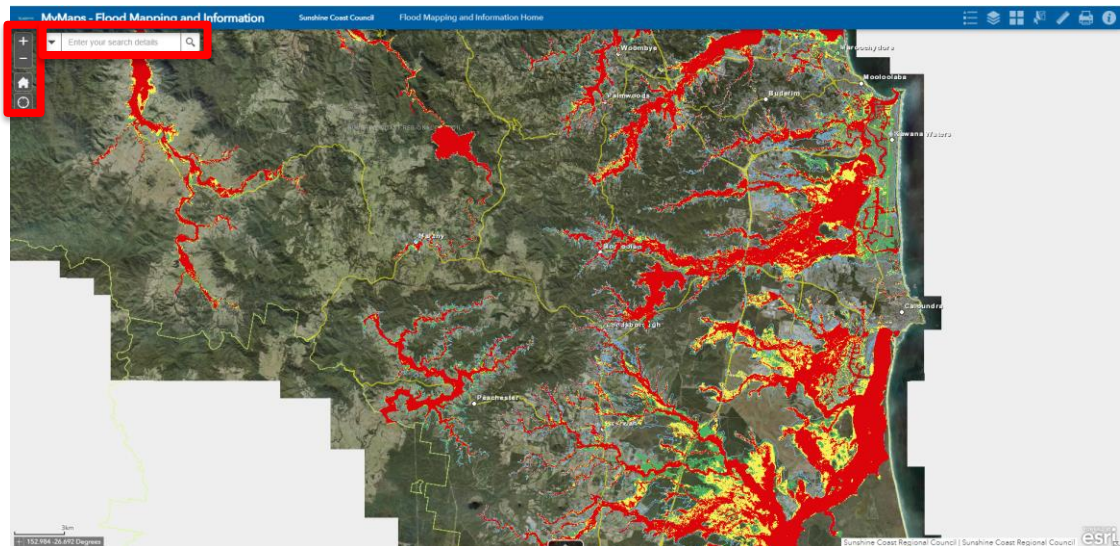

If you have trouble finding or accessing the information you're looking for, please reach out to our team via email: floodmapping@sunshinecoast.qld.gov.au.

1. Navigate to Council's Flood Mapping and Information interactive map.

- It can be accessed via several pages on Council's Flood mapping and information webpage (sunshinecoast.qld.gov.au/floodmapping).
- It can also be accessed via our MyMaps page.

2. When you arrive at the Flood Mapping and Information interactive map, it should look like the following image.

- The navigation buttons are located in the top left corner of the screen. You will see buttons for zooming in and zooming out and options to select a default extent or your current location.
- There is also a search bar. You can use this to search an exact address.

3. Once you've searched for the address you want, you can start editing the flood mapping layers on display.
 - The layer list can be accessed from the toolbar in the top right corner, using the second button from the left.
 - Tick the check box next to Land Use Planning (Flood Mapping) and expand the list by clicking on the layer name.