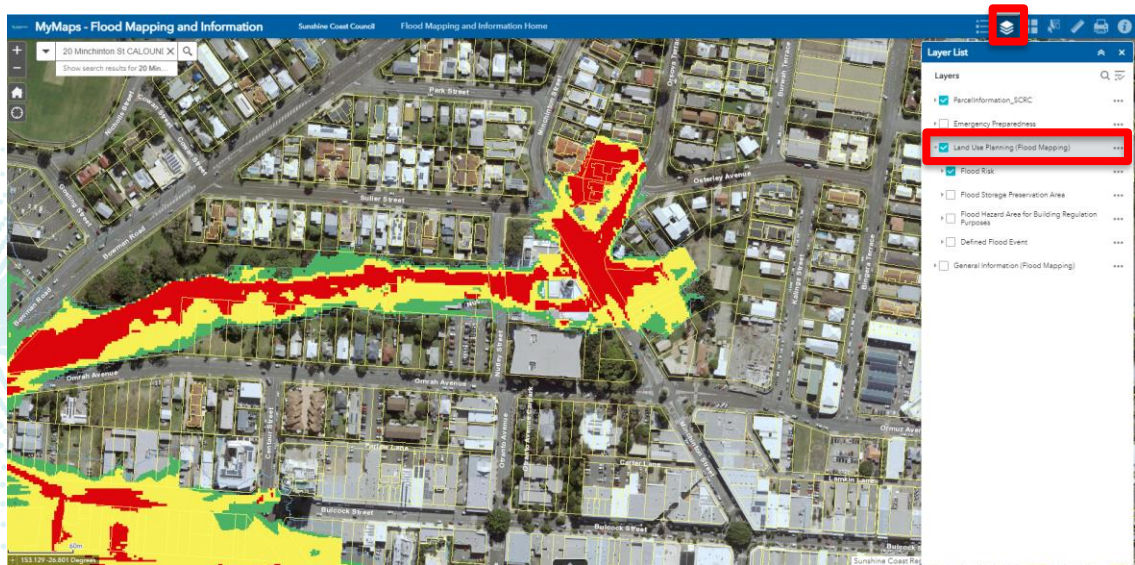

- It can be accessed via several pages on Council's Flood mapping and information webpage (sunshinecoast.qld.gov.au/floodmapping).
- It can also be accessed via our MyMaps page.

2. When you arrive at the Flood Mapping and Information interactive map, it should look like the following image.

- The navigation buttons are located in the top left corner of the screen. You will see buttons for zooming in and zooming out and options to select a default extent or your current location.
- There is also a search bar. You can use this to search an exact address.

3. Once you've searched for the address you want, you can start editing the flood mapping layers on display.
 - The layer list can be accessed from the toolbar in the top right corner, using the second button from the left.
 - Tick the check box next to Land Use Planning (Flood Mapping) and expand the list by clicking on the layer name.