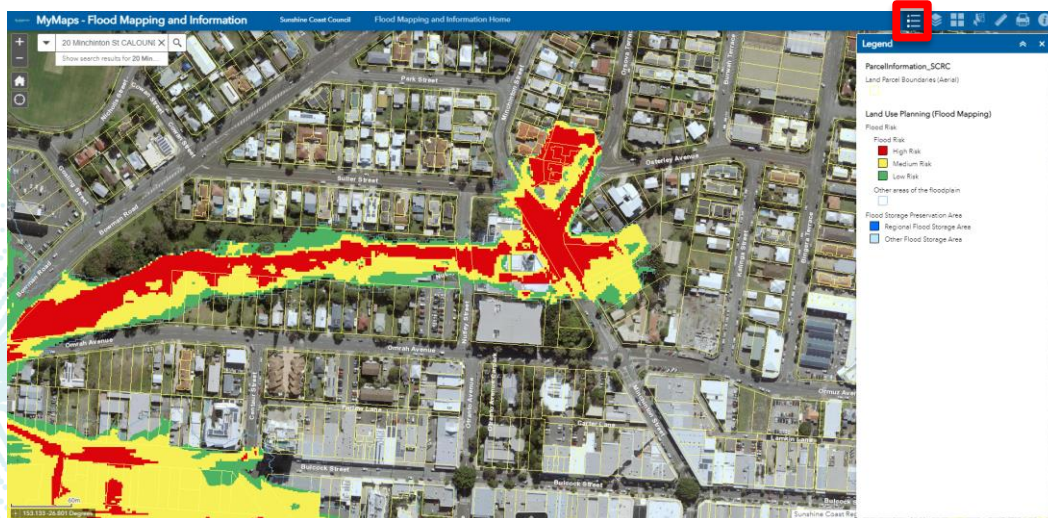

5. To view the legend for the layers you have selected, click on the legend button in the toolbar to the top right.