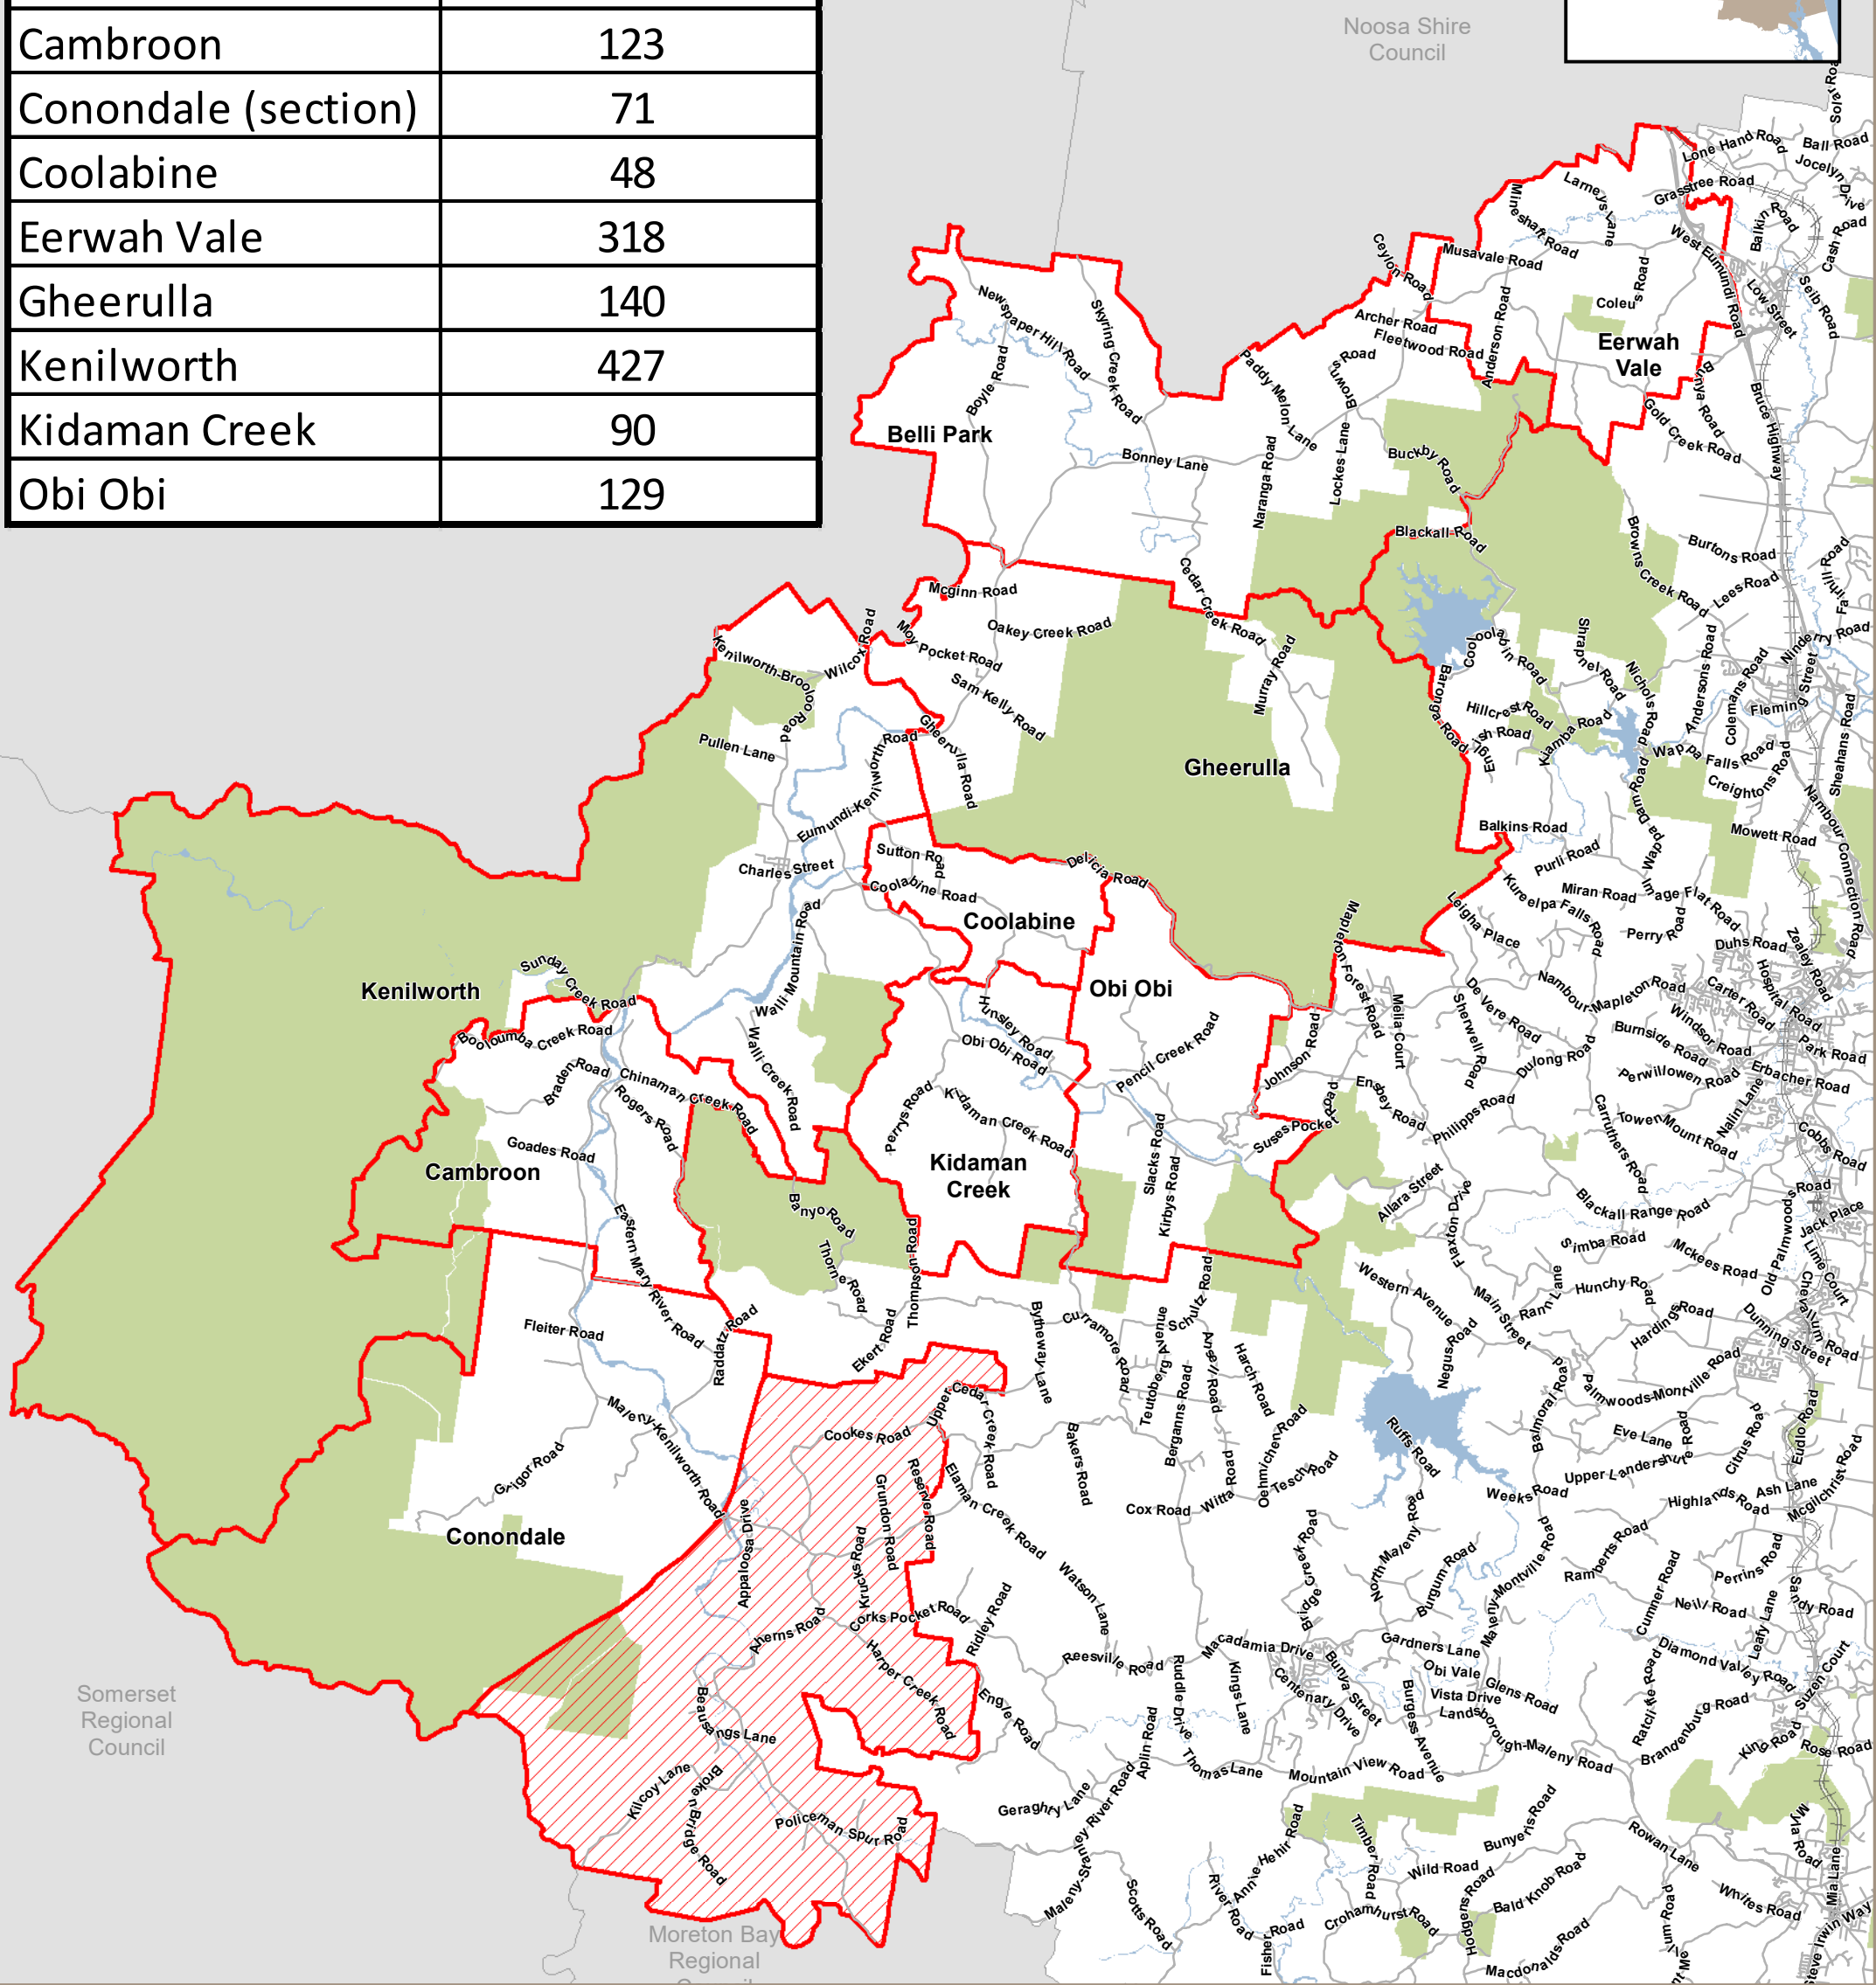

Localities	Total Properties
Belli Park	333
Cameroon	123
Conondale (section)	71
Coolabine	48
Eerwah Vale	318
Gheerulla	140
Kenilworth	427
Kidaman Creek	90
Obi Obi	129

KENILWORTH COMMUNITY TRANSPORT SERVICE

- Legend**
- Community Transport Localities
 - Conondale (excluded)
 - Surrounding Council's
 - Water Bodies
 - Railway Line

Scale 1:150,000

Geospatial Information Services [e] mapping@sunshinecoast.qld.gov.au
 Locked Bag 72 [w] www.maps.sunshinecoast.qld.gov.au
 Sunshine Coast Mail Centre Qld 4560

© Crown & Council Copyright Reserved.
 Geocentric Datum of Australia 1994 (GDA94)

Created by: nzk Date: Wednesday, 14 October 2020