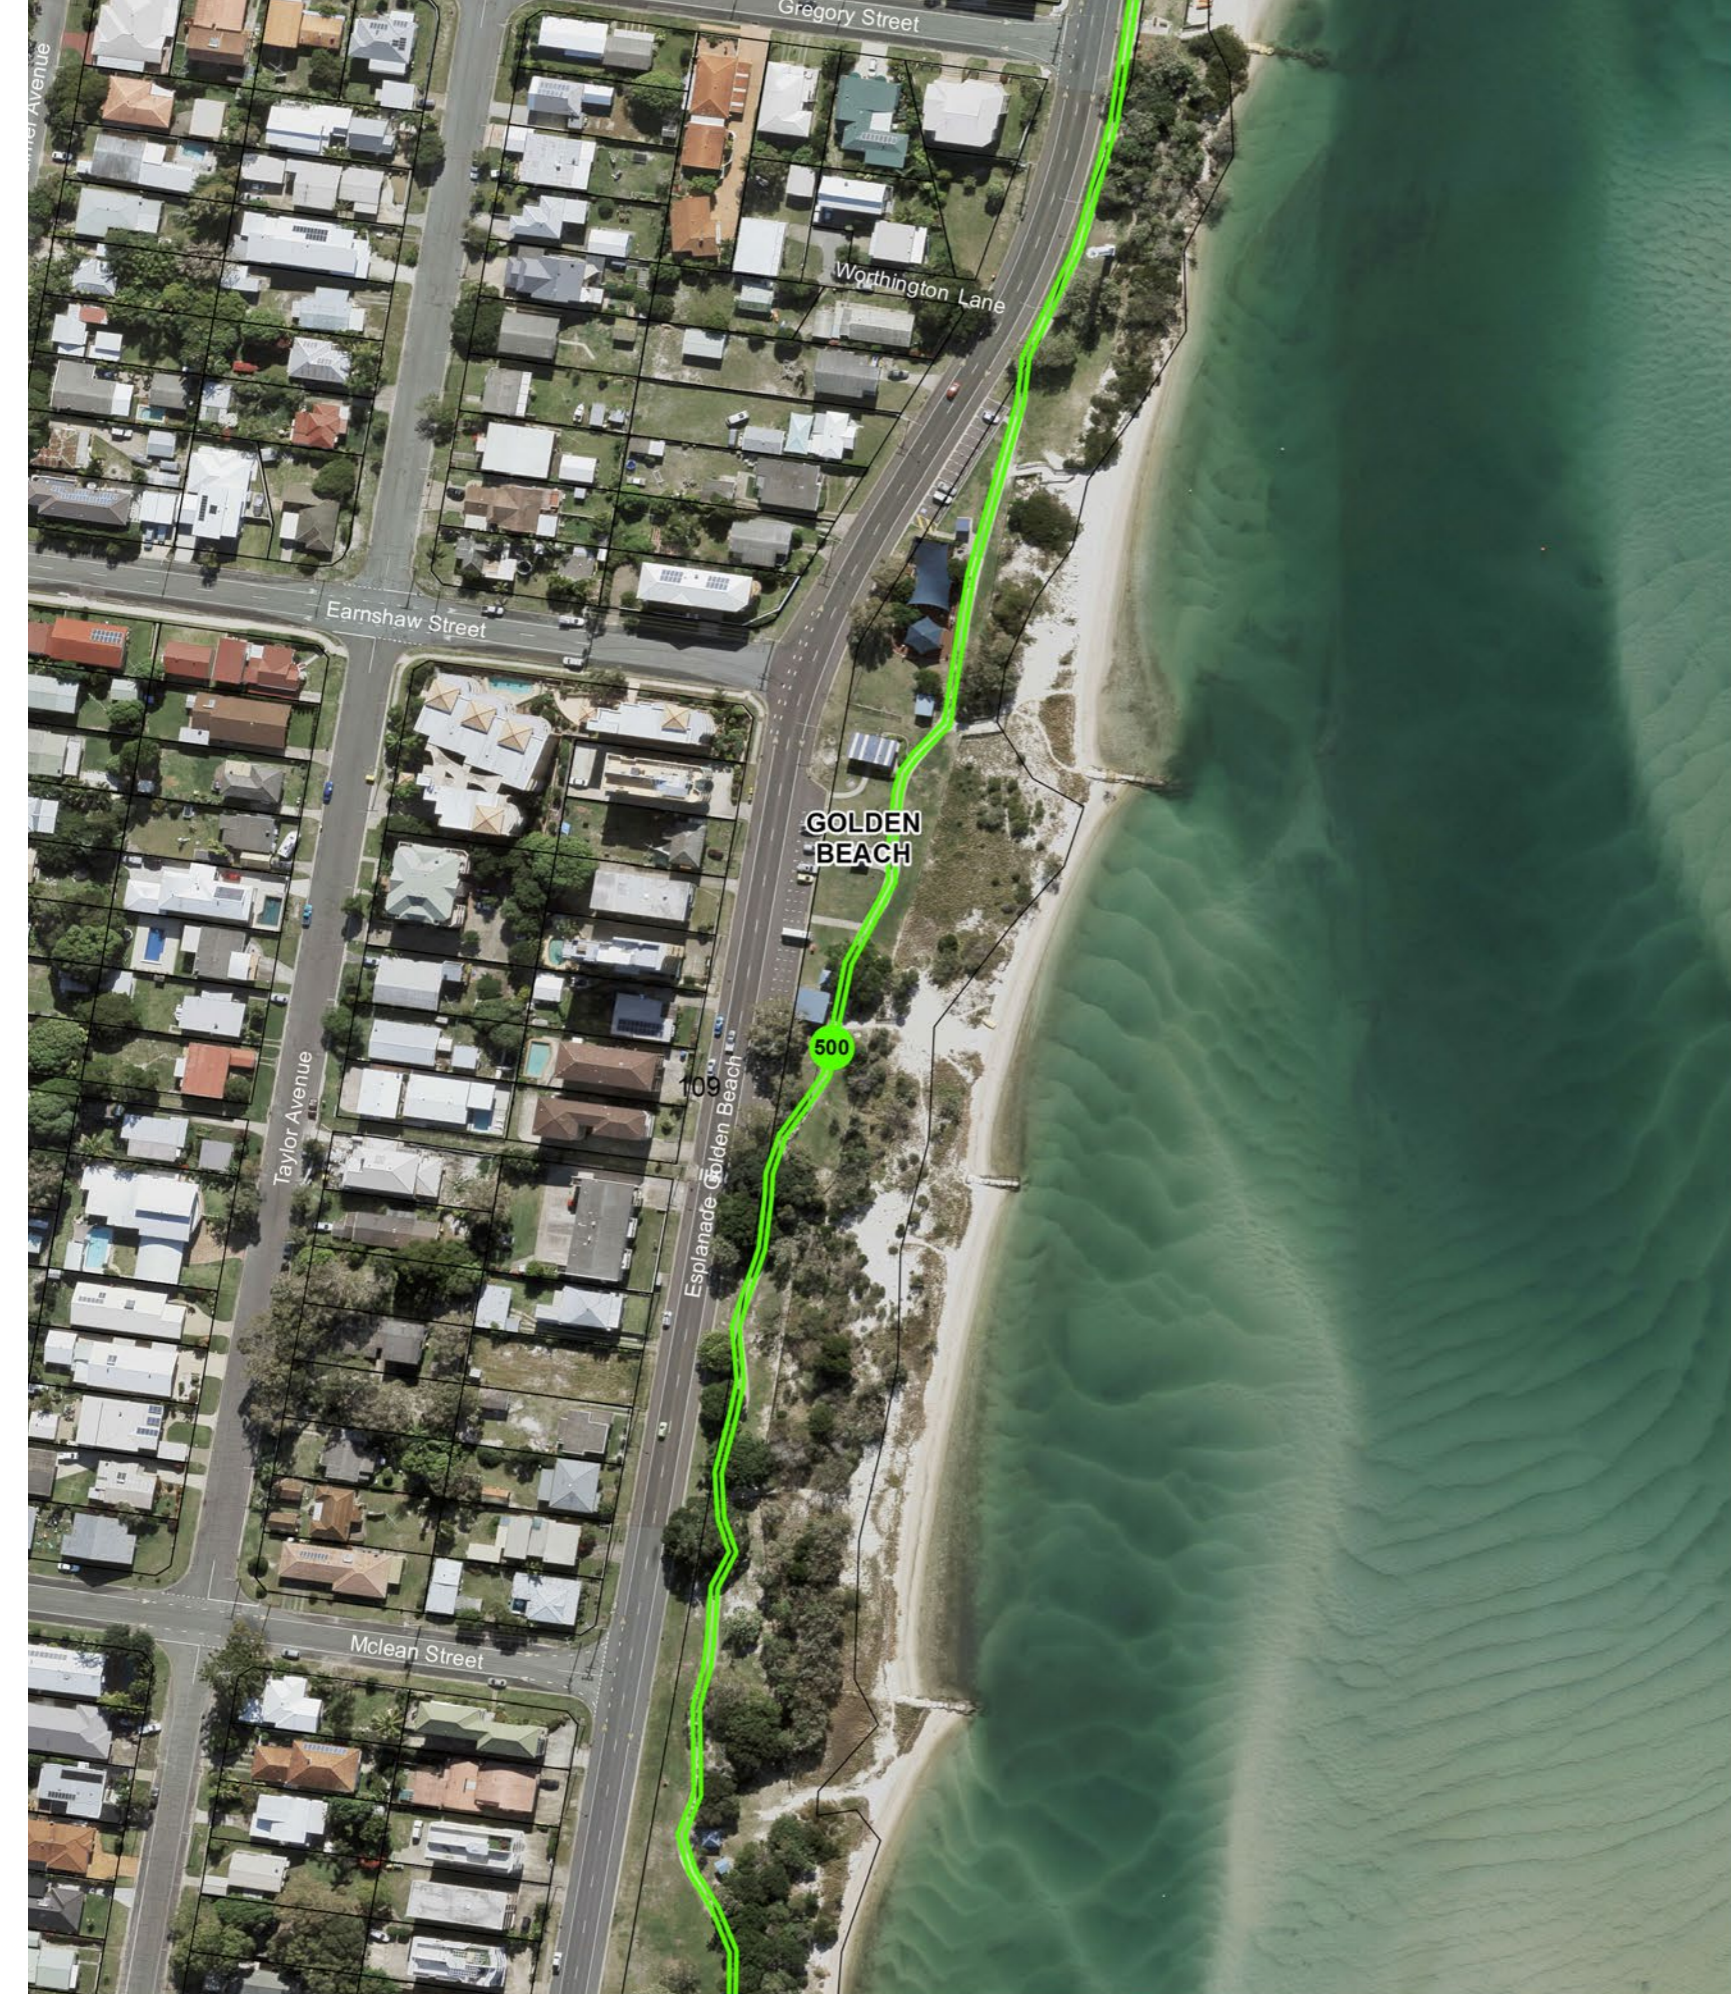

Missing Links Priority

- High
- Low
- Long Term Planning Option

Property Boundaries

Geotagged Photos

Conflict points

Key Plan

Coastal Pathway Category

-  Completed
-  2.4 - 2.9m, Low Priority
-  Less than 2.4m, High Priority
-  Less than 2.4m, Medium Priority
-  Less than 2.4m, Low Priority
-  Temporary Link

Missing Links Priority

-  High
-  Low
-  Long Term Planning Option
-  Property Boundaries
-  Geotagged Photos

Key Plan

Coastal Pathway Category

-  Completed
-  2.4 - 2.9m, Low Priority
-  Less than 2.4m, High Priority
-  Less than 2.4m, Medium Priority
-  Less than 2.4m, Low Priority
-  Temporary Link

Missing Links Priority

-  High
-  Low
-  Long Term Planning Option
-  Property Boundaries
-  Geotagged Photos

- Key Plan**
- Coastal Pathway Category**
- Completed
 - 2.4 - 2.9m, Low Priority
 - Less than 2.4m, High Priority
 - Less than 2.4m, Medium Priority
 - Less than 2.4m, Low Priority
 - Temporary Link
- Missing Links Priority**
- High
 - Low
 - Long Term Planning Option
 - Property Boundaries
 - Geotagged Photos