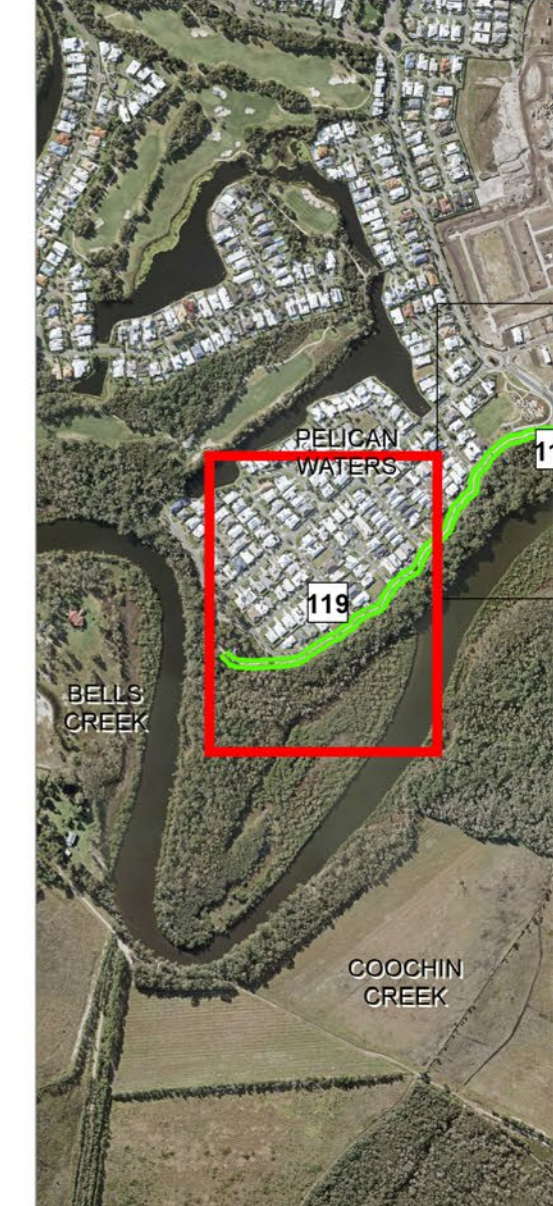

-  Completed
-  2.4 - 2.9m, Low Priority
-  Less than 2.4m, High Priority
-  Less than 2.4m, Medium Priority
-  Less than 2.4m, Low Priority
-  Temporary Link

Missing Links Priority

-  High
-  Low
-  Long Term Planning Option
-  Property Boundaries
-  Geotagged Photos

Coastal Pathway completed as part of staged development of Pelican Waters

Key Plan

Coastal Pathway Category

- Completed
- 2.4 - 2.9m, Low Priority
- Less than 2.4m, High Priority
- Less than 2.4m, Medium Priority
- Less than 2.4m, Low Priority
- - - Temporary Link

Missing Links Priority

- - - High
- - - Low
- - - Long Term Planning Option
- Property Boundaries
- Geotagged Photos

Key Plan

Coastal Pathway Category

-  Completed
-  2.4 - 2.9m, Low Priority
-  Less than 2.4m, High Priority
-  Less than 2.4m, Medium Priority
-  Less than 2.4m, Low Priority
-  Temporary Link