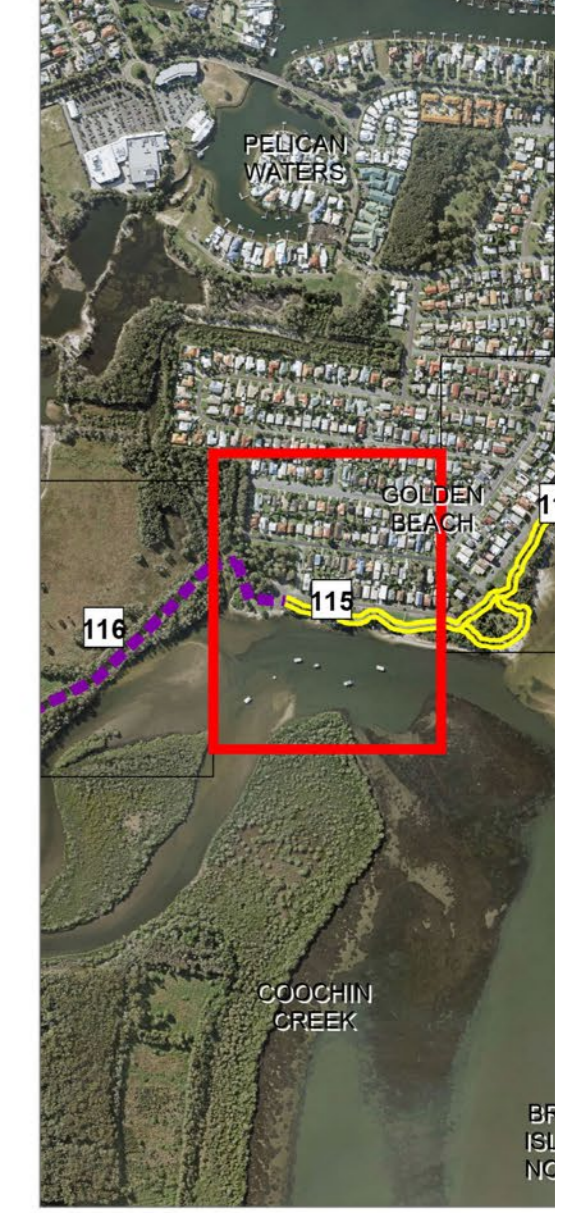

Missing Links Priority

- - - High
- - - Low
- • • Long Term Planning Option

- Property Boundaries
- 🏠 Geotagged Photos

Key Plan

Coastal Pathway Category

-  Completed
-  2.4 - 2.9m, Low Priority
-  Less than 2.4m, High Priority
-  Less than 2.4m, Medium Priority
-  Less than 2.4m, Low Priority

Missing Links Priority

-  High
-  Low
-  Long Term Planning Option

 Property Boundaries

 Geotagged Photos

IMG_8449

Future link to Pelican Waters

Key Plan

Coastal Pathway Category

- Completed
- 2.4 - 2.9m, Low Priority
- Less than 2.4m, High Priority
- Less than 2.4m, Medium Priority
- Less than 2.4m, Low Priority
- Temporary Link

Missing Links Priority

- High
- Low
- Long Term Planning Option
- Property Boundaries
- Geotagged Photos