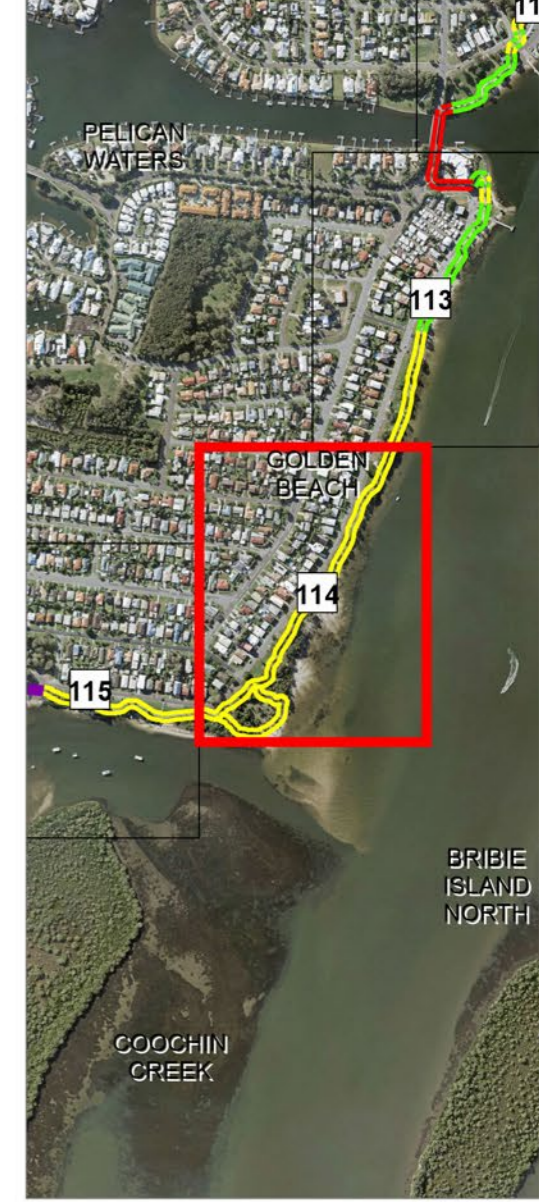

- Completed
- 2.4 - 2.9m, Low Priority
- Less than 2.4m, High Priority
- Less than 2.4m, Medium Priority
- Less than 2.4m, Low Priority
- - - Temporary Link

Missing Links Priority

- - - High
- - - Low
- - - Long Term Planning Option

- Property Boundaries
- Geotagged Photos

Map 113 - A

Map 113 - B

Map 113 - C

Key Plan

Coastal Pathway Category

- Completed
- 2.4 - 2.9m, Low Priority
- Less than 2.4m, High Priority
- Less than 2.4m, Medium Priority
- Less than 2.4m, Low Priority

Missing Links Priority

- - - High
- - - Low
- • • Long Term Planning Option

- Property Boundaries
- 🏠 Geotagged Photos

Key Plan

Coastal Pathway Category

-  Completed
-  2.4 - 2.9m, Low Priority
-  Less than 2.4m, High Priority
-  Less than 2.4m, Medium Priority
-  Less than 2.4m, Low Priority

- Completed
- 2.4 - 2.9m, Low Priority
- Less than 2.4m, High Priority
- Less than 2.4m, Medium Priority
- Less than 2.4m, Low Priority
- Temporary Link

Missing Links Priority

- High
- Low
- Long Term Planning Option
- Property Boundaries
- Geotagged Photos