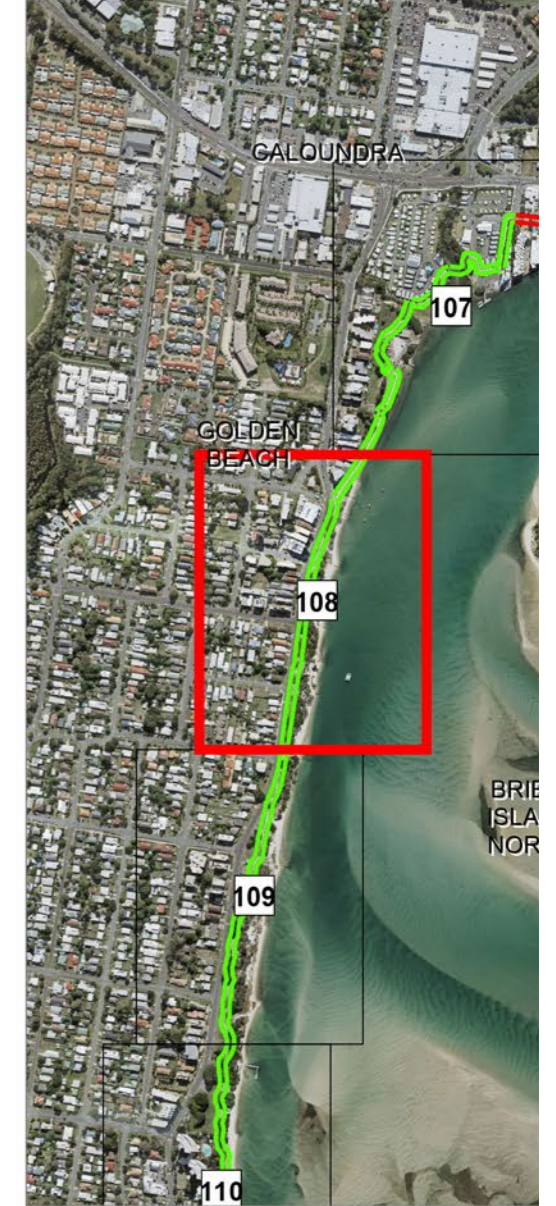

Missing Links Priority

- High
- Low
- Long Term Planning Option
- Property Boundaries
- Geotagged Photos

Map 106 - A

Map 106 - B

Key Plan

Coastal Pathway Category

- Completed
- 2.4 - 2.9m, Low Priority
- Less than 2.4m, High Priority
- Less than 2.4m, Medium Priority
- Less than 2.4m, Low Priority

Missing Links Priority

- High
- Low
- Long Term Planning Option

Property Boundaries

Geotagged Photos

Conflict points

Key Plan

Coastal Pathway Category

-  Completed
-  2.4 - 2.9m, Low Priority
-  Less than 2.4m, High Priority
-  Less than 2.4m, Medium Priority
-  Less than 2.4m, Low Priority
-  Temporary Link

Missing Links Priority

-  High
-  Low
-  Long Term Planning Option
-  Property Boundaries
-  Geotagged Photos

Key Plan

Coastal Pathway Category

-  Completed
-  2.4 - 2.9m, Low Priority
-  Less than 2.4m, High Priority
-  Less than 2.4m, Medium Priority
-  Less than 2.4m, Low Priority
-  Temporary Link

Missing Links Priority

-  High
-  Low
-  Long Term Planning Option
-  Property Boundaries
-  Geotagged Photos

- Key Plan**
- Coastal Pathway Category**
- Completed
 - 2.4 - 2.9m, Low Priority
 - Less than 2.4m, High Priority
 - Less than 2.4m, Medium Priority
 - Less than 2.4m, Low Priority
 - Temporary Link
- Missing Links Priority**
- High
 - Low
 - Long Term Planning Option
 - Property Boundaries
 - Geotagged Photos