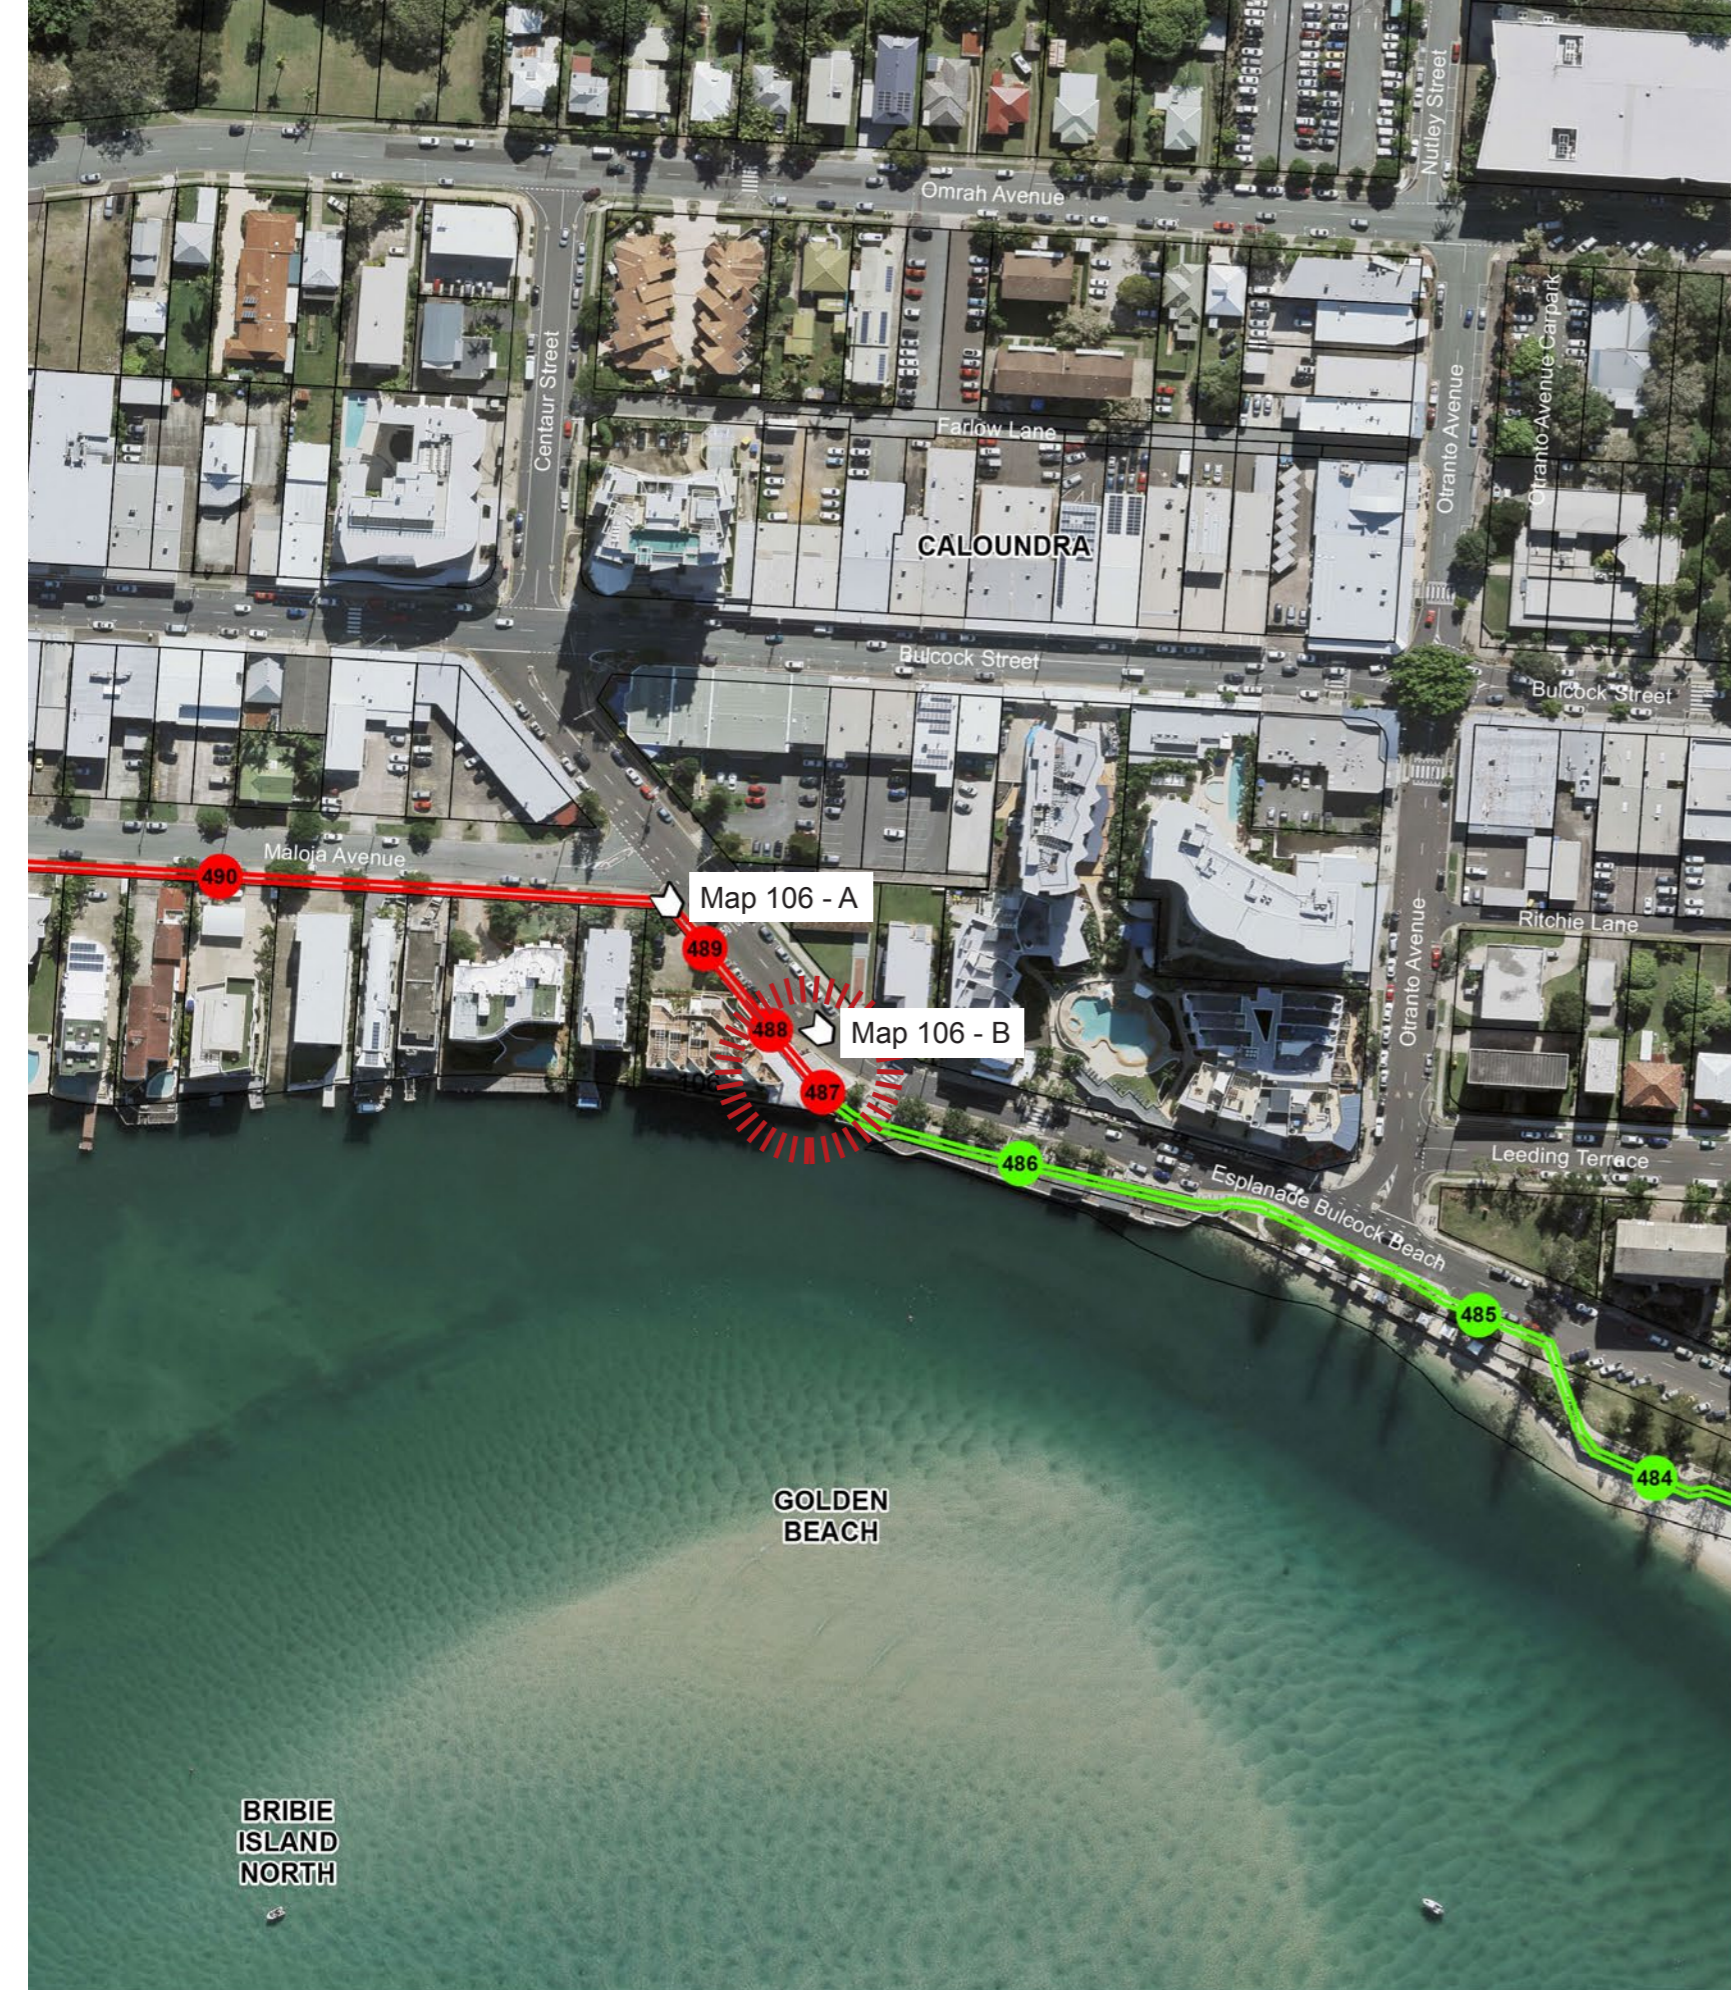

Map 105 - A

Map 105 - B

Map 105 - C

Key Plan

Coastal Pathway Category

- Completed
- 2.4 - 2.9m, Low Priority
- Less than 2.4m, High Priority
- Less than 2.4m, Medium Priority
- Less than 2.4m, Low Priority
- Temporary Link

Missing Links Priority

- High
- Low
- Long Term Planning Option
- Property Boundaries
- Geotagged Photos

Map 106 - A

Map 106 - B

Key Plan

Coastal Pathway Category

- Completed
- 2.4 - 2.9m, Low Priority
- Less than 2.4m, High Priority
- Less than 2.4m, Medium Priority
- Less than 2.4m, Low Priority