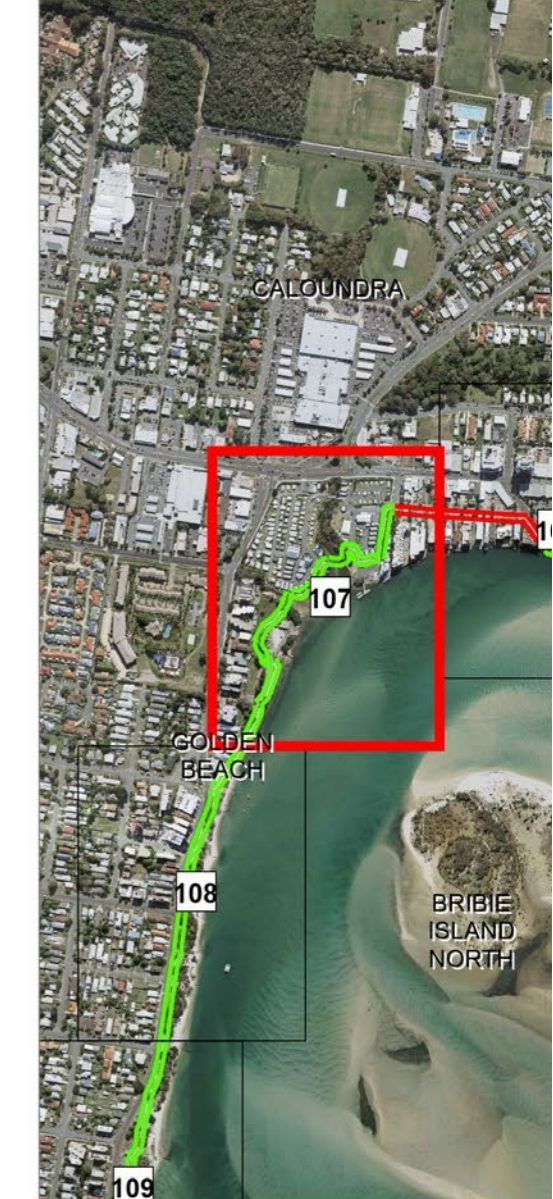

Missing Links Priority

- High
- Low
- Long Term Planning Option
- Property Boundaries
- Geotagged Photos

Map 106 - A

Map 106 - B

Key Plan

Coastal Pathway Category

- Completed
- 2.4 - 2.9m, Low Priority
- Less than 2.4m, High Priority
- Less than 2.4m, Medium Priority
- Less than 2.4m, Low Priority

Missing Links Priority

- High
- Low
- Long Term Planning Option

Property Boundaries

Geotagged Photos

Conflict points

Key Plan

Coastal Pathway Category

-  Completed
-  2.4 - 2.9m, Low Priority
-  Less than 2.4m, High Priority
-  Less than 2.4m, Medium Priority
-  Less than 2.4m, Low Priority
-  Temporary Link

Missing Links Priority

-  High
-  Low
-  Long Term Planning Option
-  Property Boundaries
-  Geotagged Photos

Key Plan

Coastal Pathway Category

-  Completed
-  2.4 - 2.9m, Low Priority
-  Less than 2.4m, High Priority
-  Less than 2.4m, Medium Priority
-  Less than 2.4m, Low Priority
-  Temporary Link

Missing Links Priority

-  High
-  Low
-  Long Term Planning Option
-  Property Boundaries
-  Geotagged Photos

- Key Plan**
- Coastal Pathway Category**
- Completed
 - 2.4 - 2.9m, Low Priority
 - Less than 2.4m, High Priority
 - Less than 2.4m, Medium Priority
 - Less than 2.4m, Low Priority
 - Temporary Link
- Missing Links Priority**
- High
 - Low
 - Long Term Planning Option
 - Property Boundaries
 - Geotagged Photos