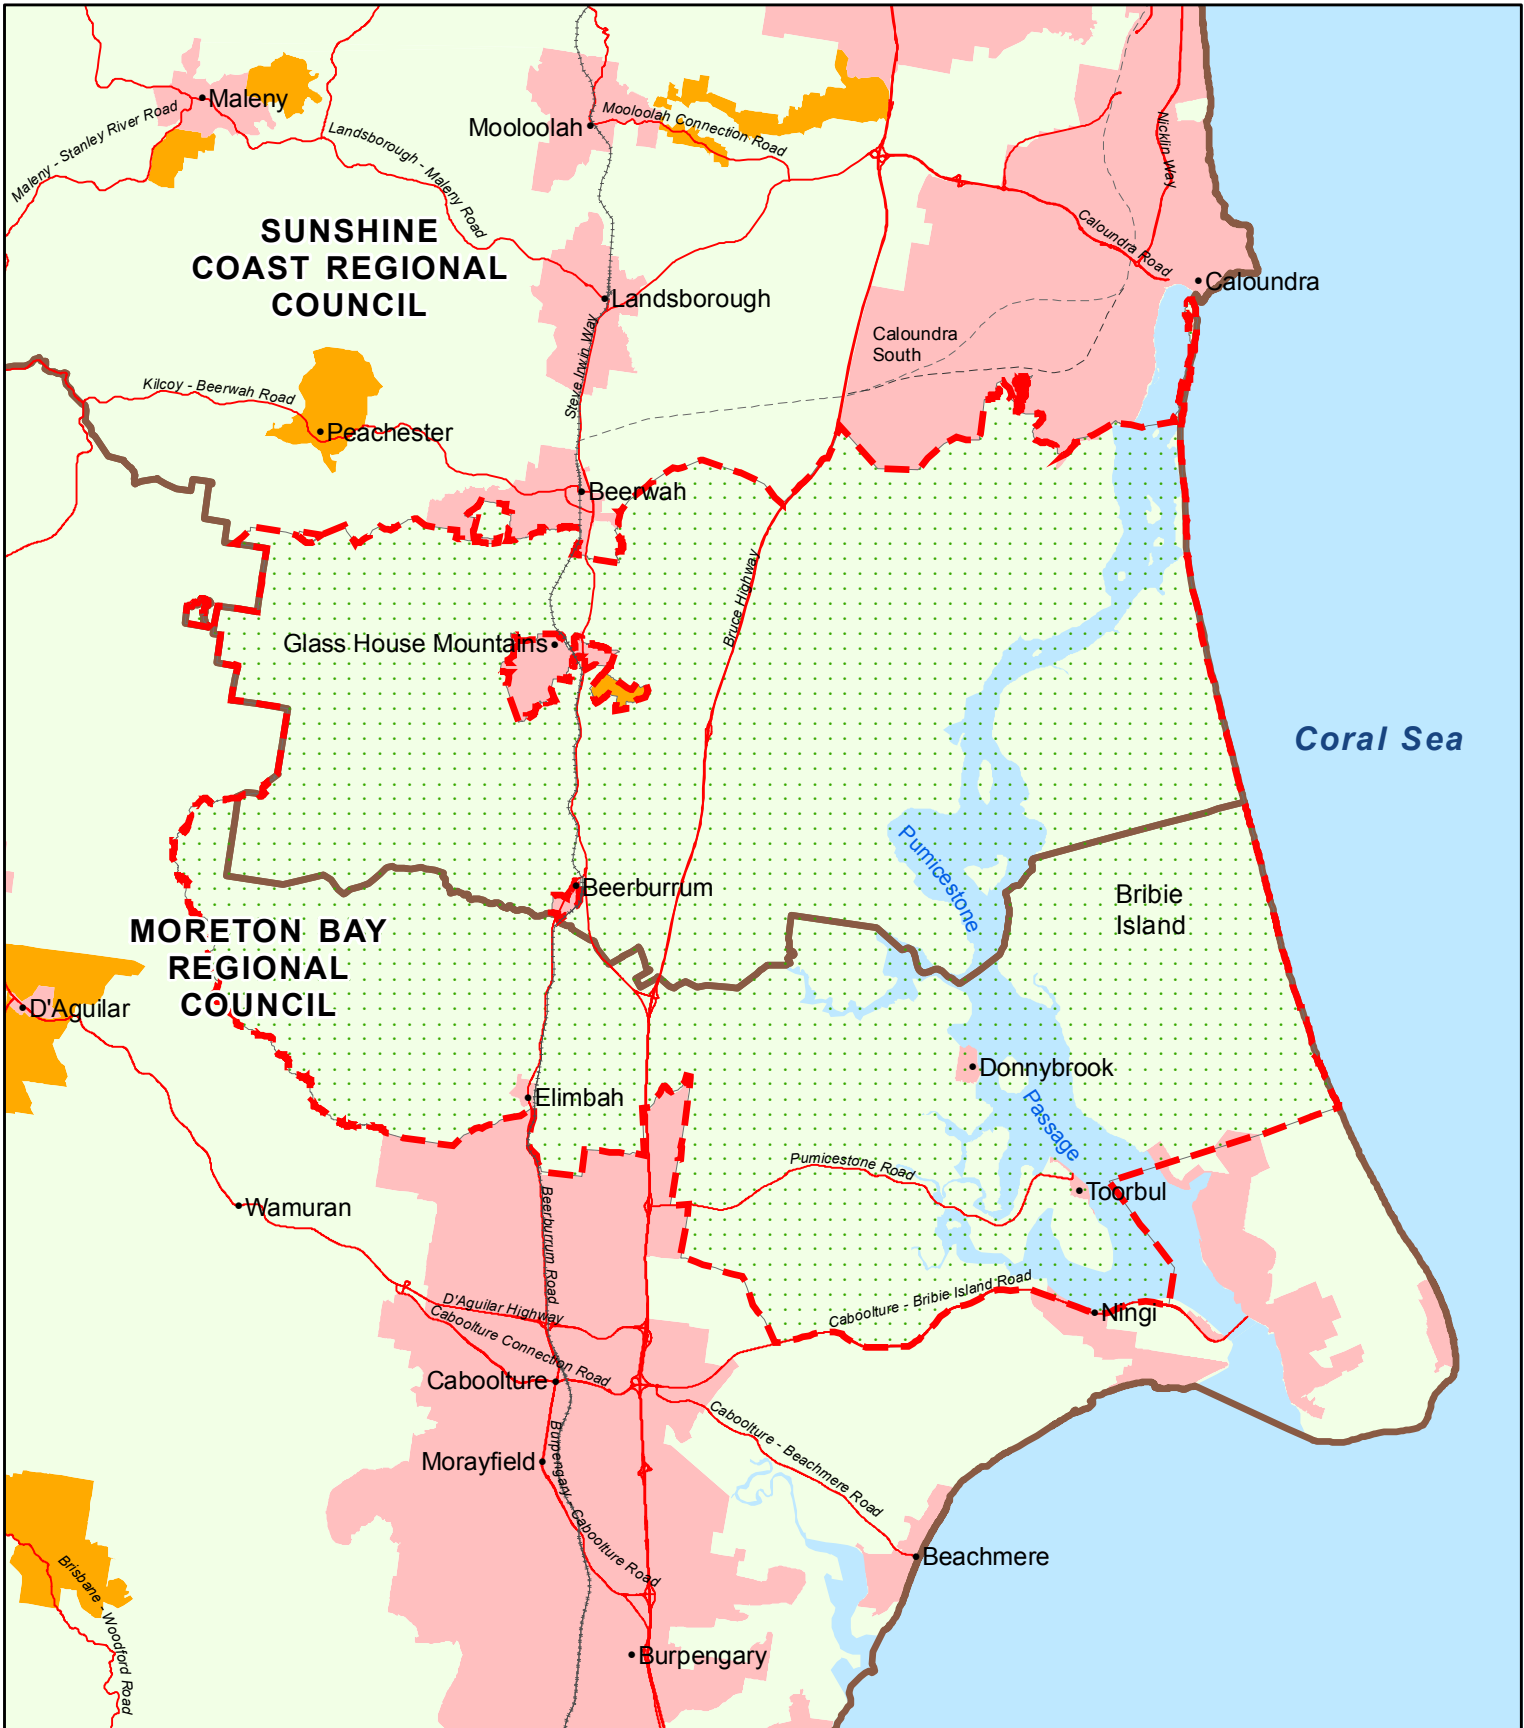

Moreton Bay to Sunshine Coast Regional Inter-urban Break Project

SEQ Regional Plan - Inter-urban Break Map

Legend

- Moreton Bay and Sunshine Coast Council - Regional Inter-Urban Break
- Urban Footprint
- Rural Living Area
- Regional Landscape and Rural Production Area
- CAMCOS State alignment
- CAMCOS Alternative alignment