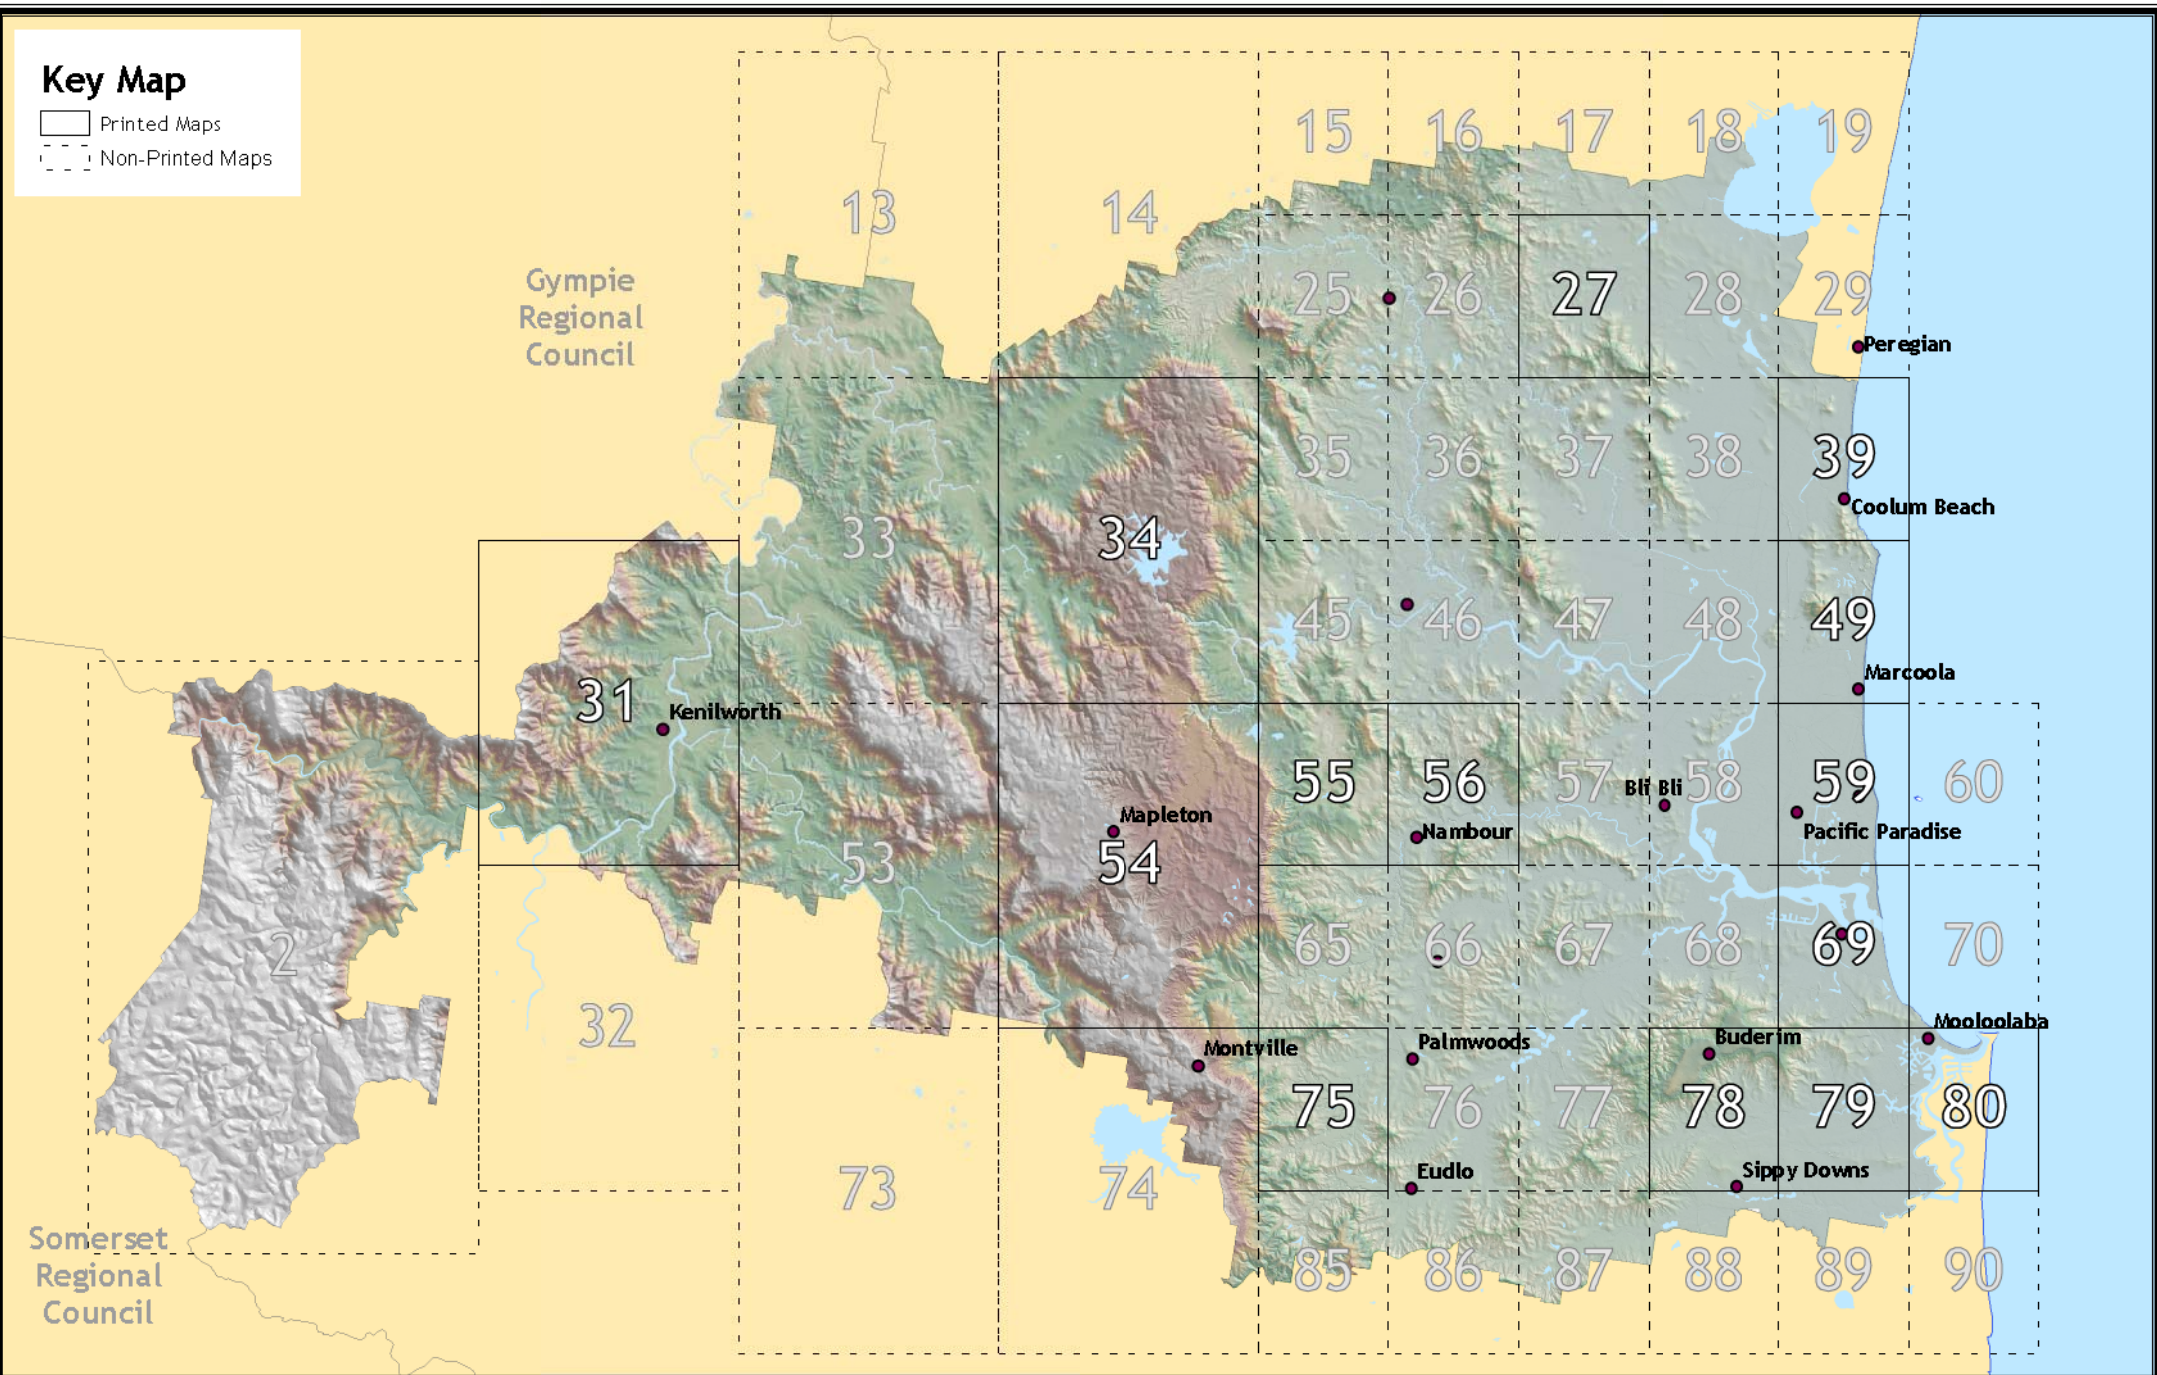

Key Map

- Printed Maps
- Non-Printed Maps

Community Land Network Plans for Trunk Infrastructure