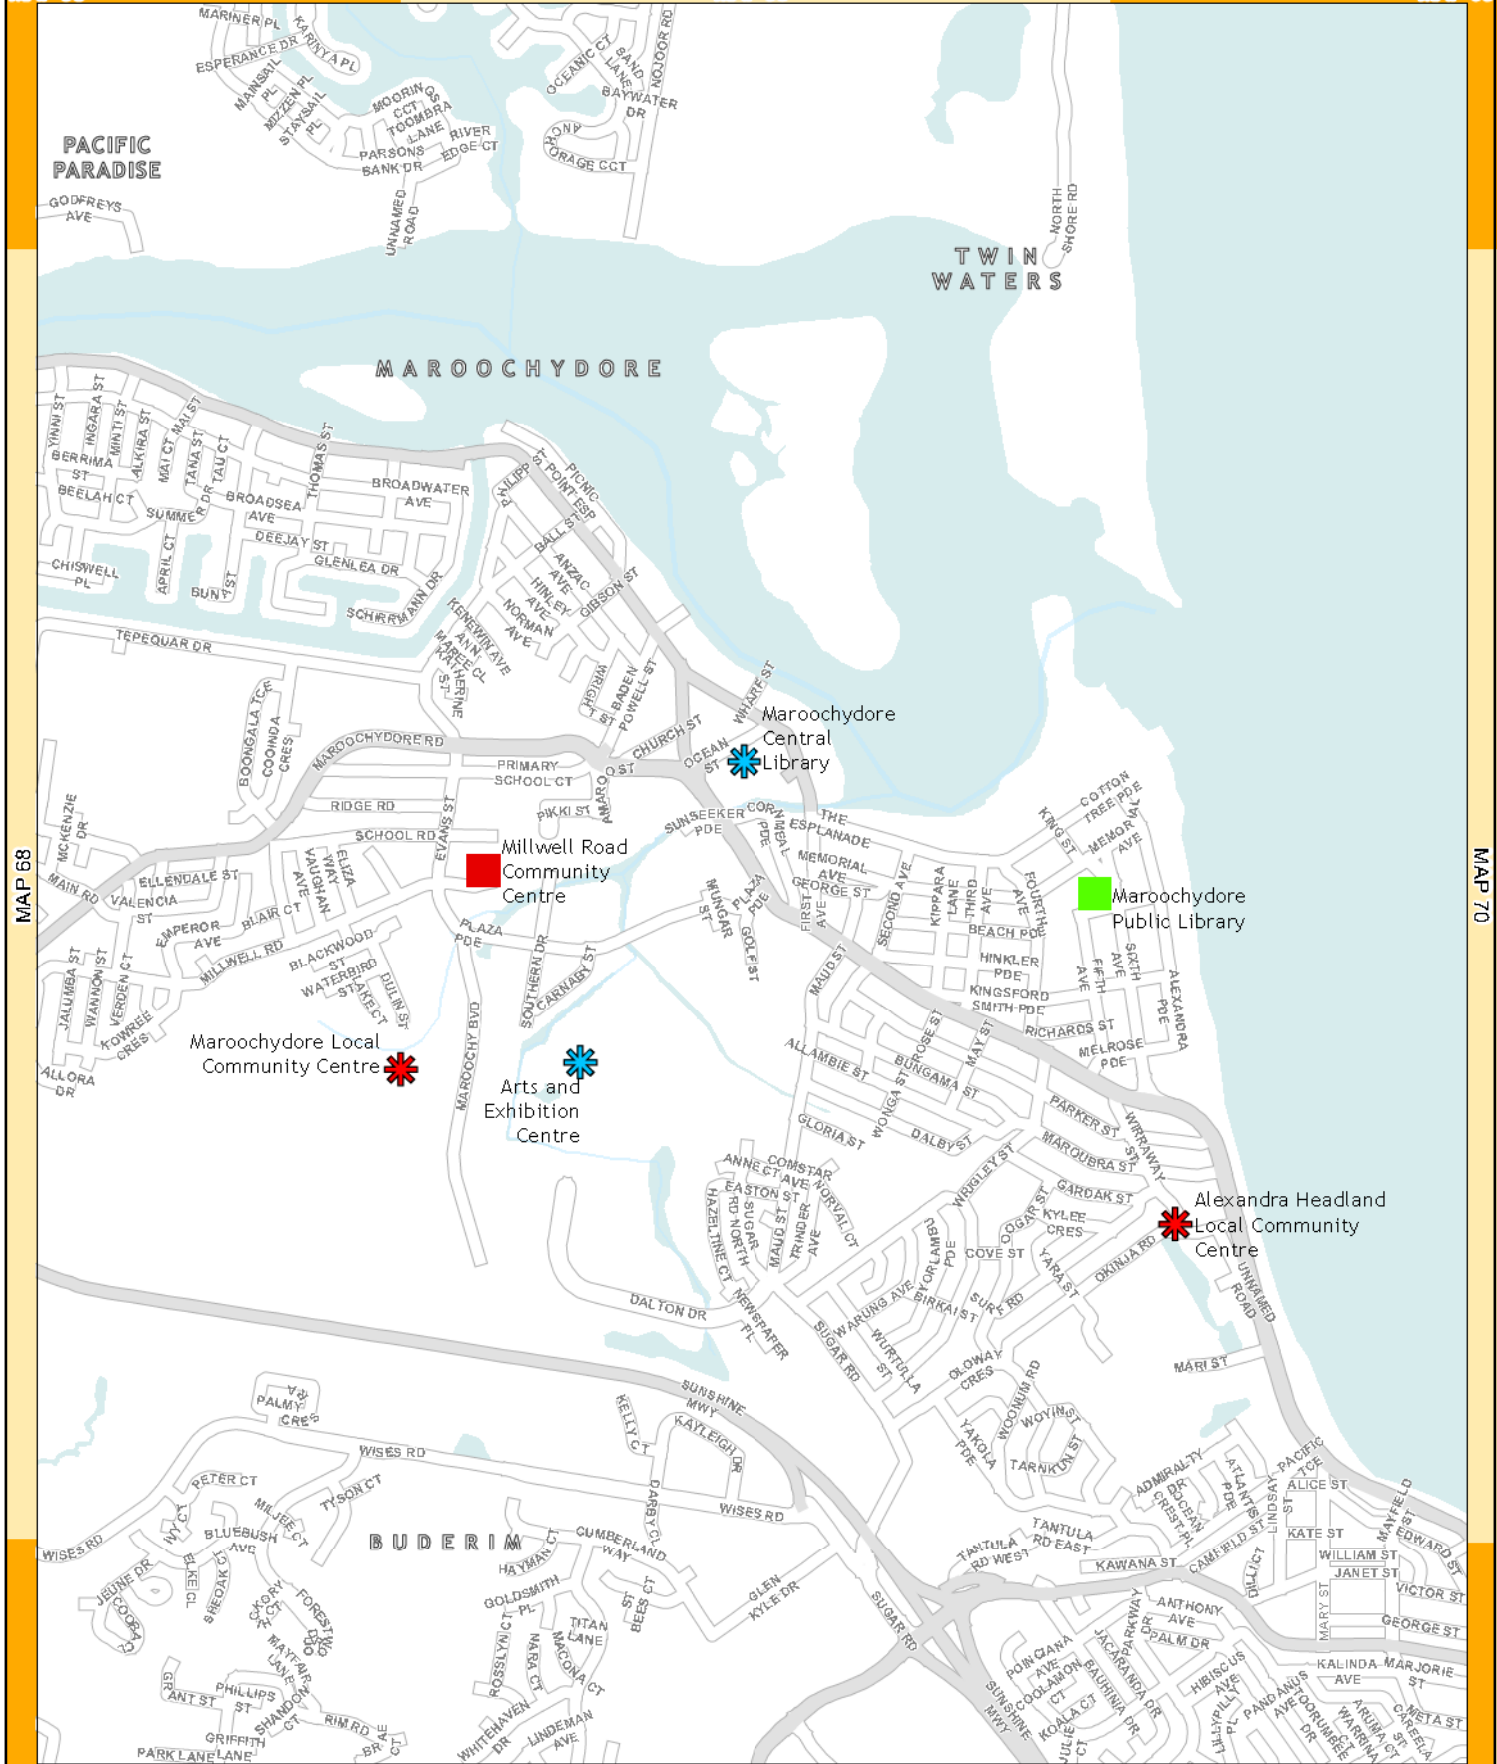

LOCALITY

MAP 48

MAP 49

MAP 58

MAP 60

MAP 68

MAP 69

MAP 70

1:22,000
At Paper Size A4

Metres

PROJECTION: Map Grid of Australia, Zone 56

Legend

- | | |
|--------------------------------------|---|
| Existing Community Facilities | Future Community Facilities (Location Unspecified) |
| Local | Local |
| District | District |
| Shirewide | Shire Wide |

LOCALITY

GDA

1:22,000
At Paper Size A4

0 250 500 750
Metres

PROJECTION: Map Grid of Australia, Zone 56

Legend

Existing Community Facilities	Future Community Facilities (Location Unspecified)
Local (Red square)	Local (Red asterisk)
District (Green square)	District (Green asterisk)
Shirewide (Blue square)	Shire Wide (Blue asterisk)