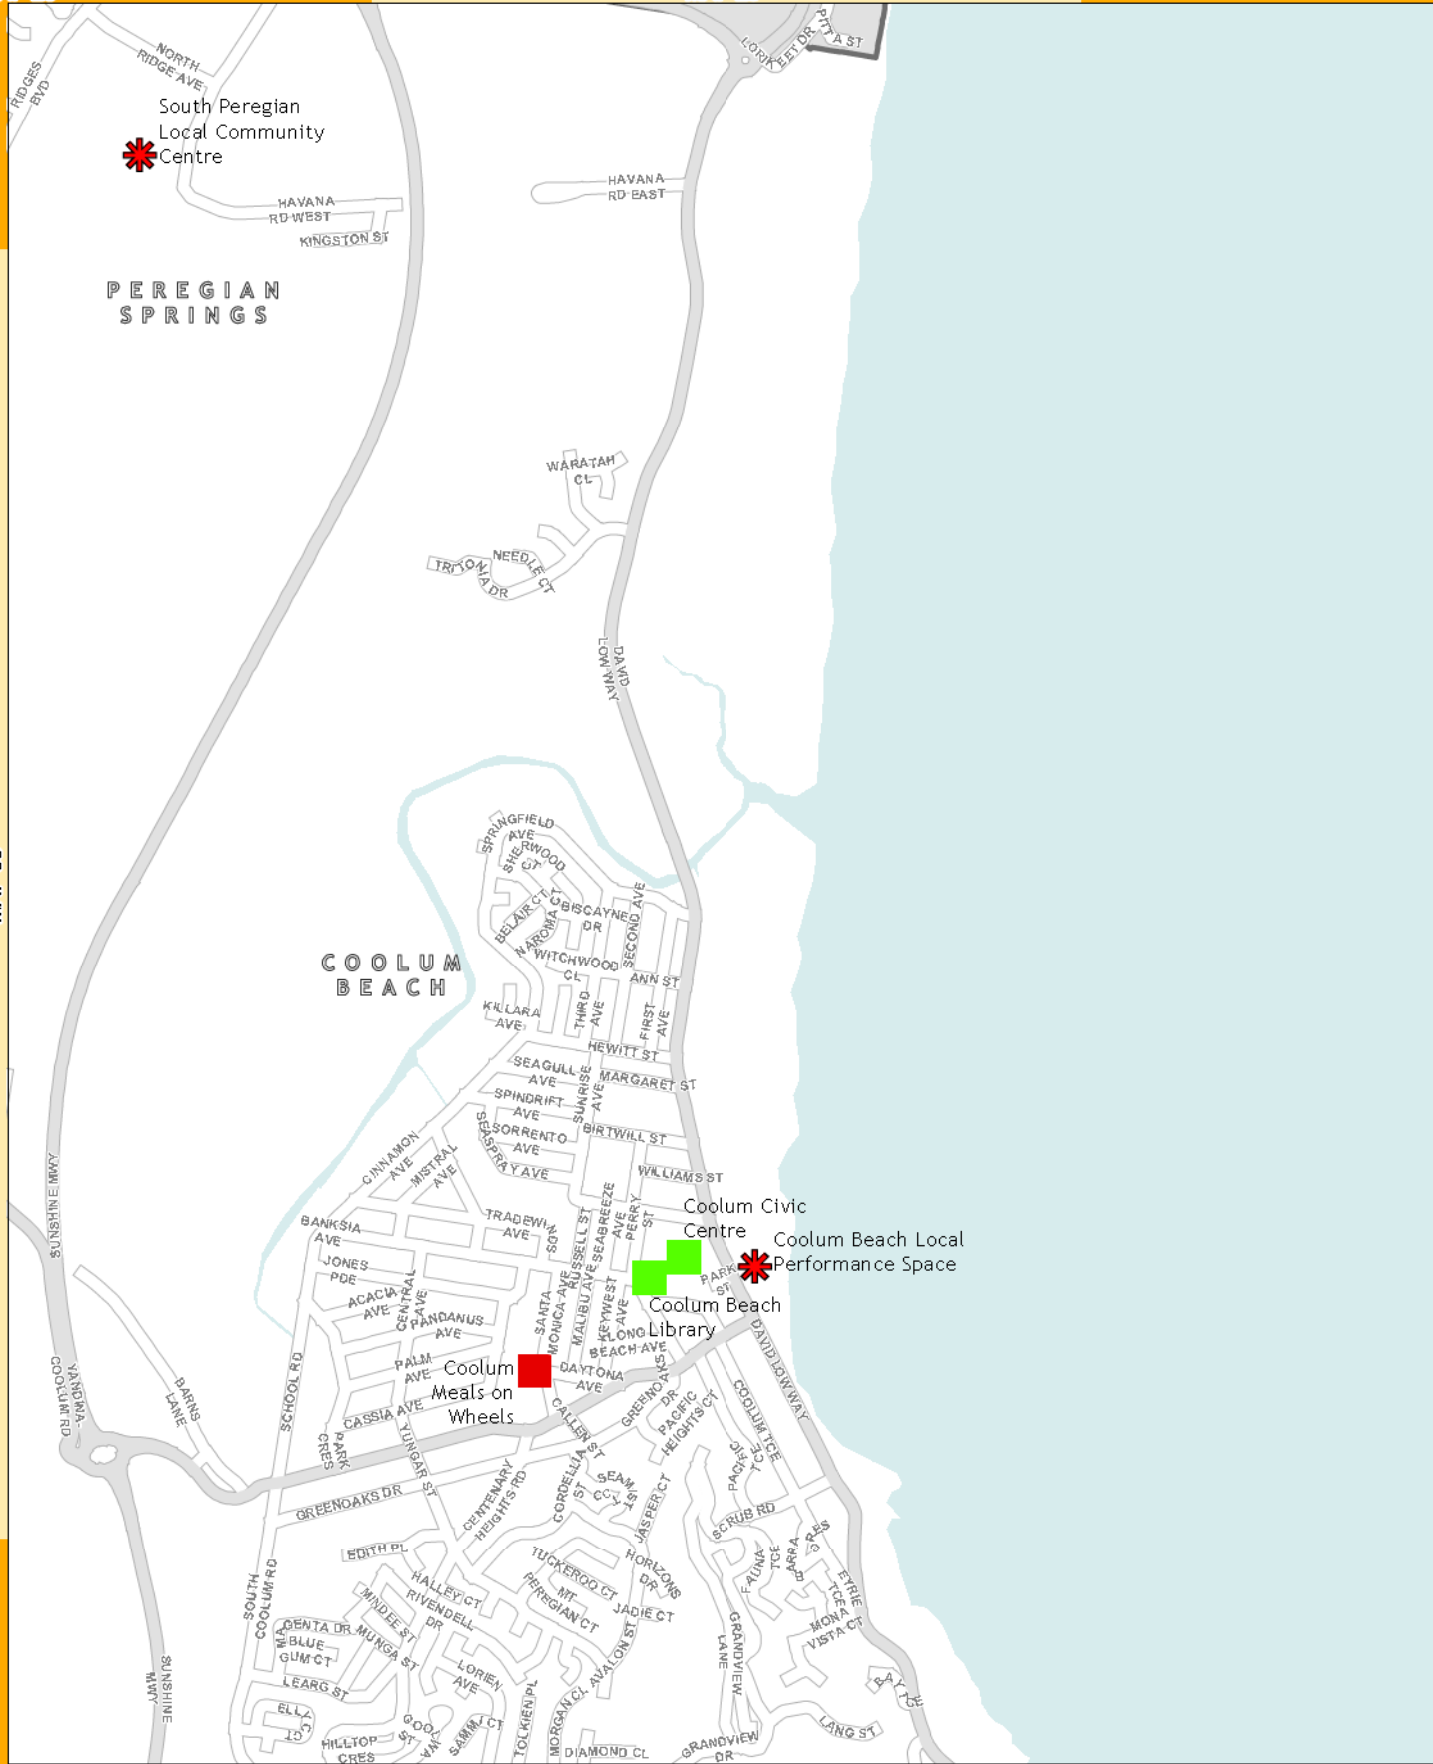

- Local
- District
- Shire Wide

LOCALITY

GDA
1:44,000
At Paper Size A4

0 250 500 750
Metres

PROJECTION: Map Grid of Australia, Zone 56

N
GRID NORTH

Legend

Existing Community Facilities	Future Community Facilities (Location Unspecified)
Local	Local
District	District
Shirewide	Shire Wide

LOCALITY

MAP 28

MAP 29

MAP 38

MAP 48

MAP 49

1:22,000
At Paper Size A4

Metres

LOCALITY

MAP 48

MAP 49

MAP 58

MAP 60

MAP 68

MAP 69

MAP 70