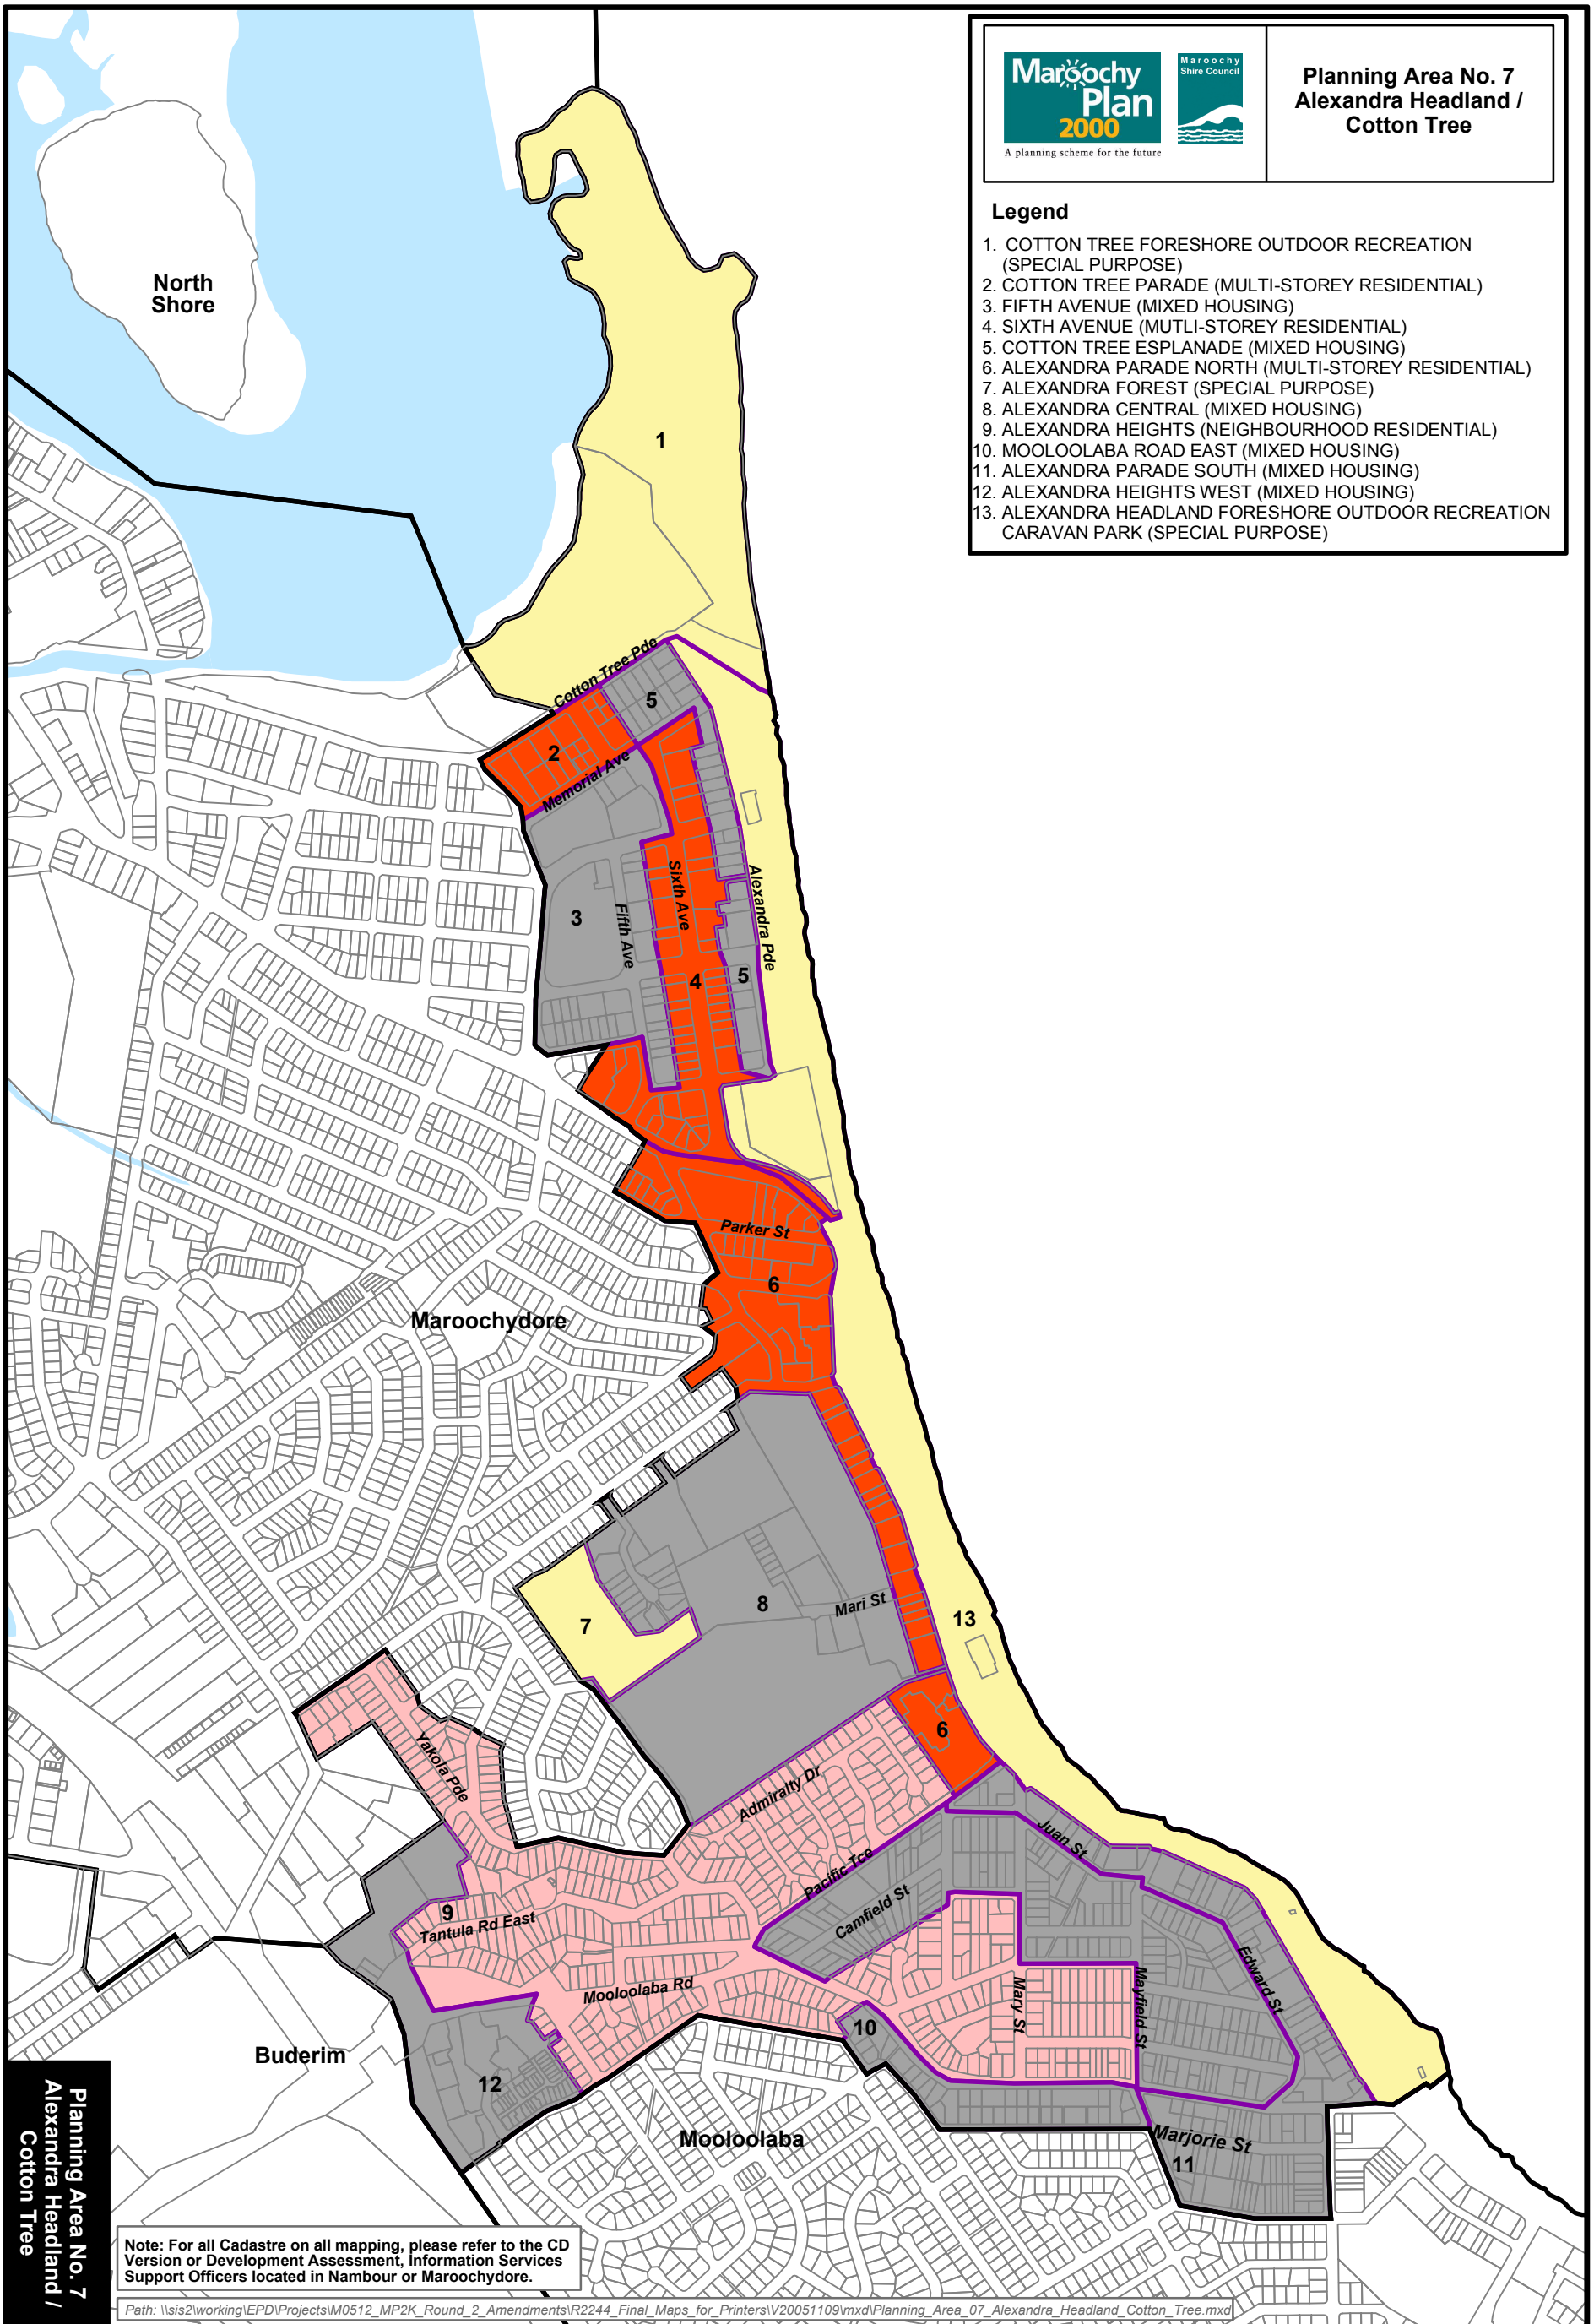

Legend

1. COTTON TREE FORESHORE OUTDOOR RECREATION (SPECIAL PURPOSE)
2. COTTON TREE PARADE (MULTI-STOREY RESIDENTIAL)
3. FIFTH AVENUE (MIXED HOUSING)
4. SIXTH AVENUE (MULTI-STOREY RESIDENTIAL)
5. COTTON TREE ESPLANADE (MIXED HOUSING)
6. ALEXANDRA PARADE NORTH (MULTI-STOREY RESIDENTIAL)
7. ALEXANDRA FOREST (SPECIAL PURPOSE)
8. ALEXANDRA CENTRAL (MIXED HOUSING)
9. ALEXANDRA HEIGHTS (NEIGHBOURHOOD RESIDENTIAL)
10. MOOLOOLABA ROAD EAST (MIXED HOUSING)
11. ALEXANDRA PARADE SOUTH (MIXED HOUSING)
12. ALEXANDRA HEIGHTS WEST (MIXED HOUSING)
13. ALEXANDRA HEADLAND FORESHORE OUTDOOR RECREATION CARAVAN PARK (SPECIAL PURPOSE)

Note: For all Cadastre on all mapping, please refer to the CD Version or Development Assessment, Information Services Support Officers located in Nambour or Maroochydore.