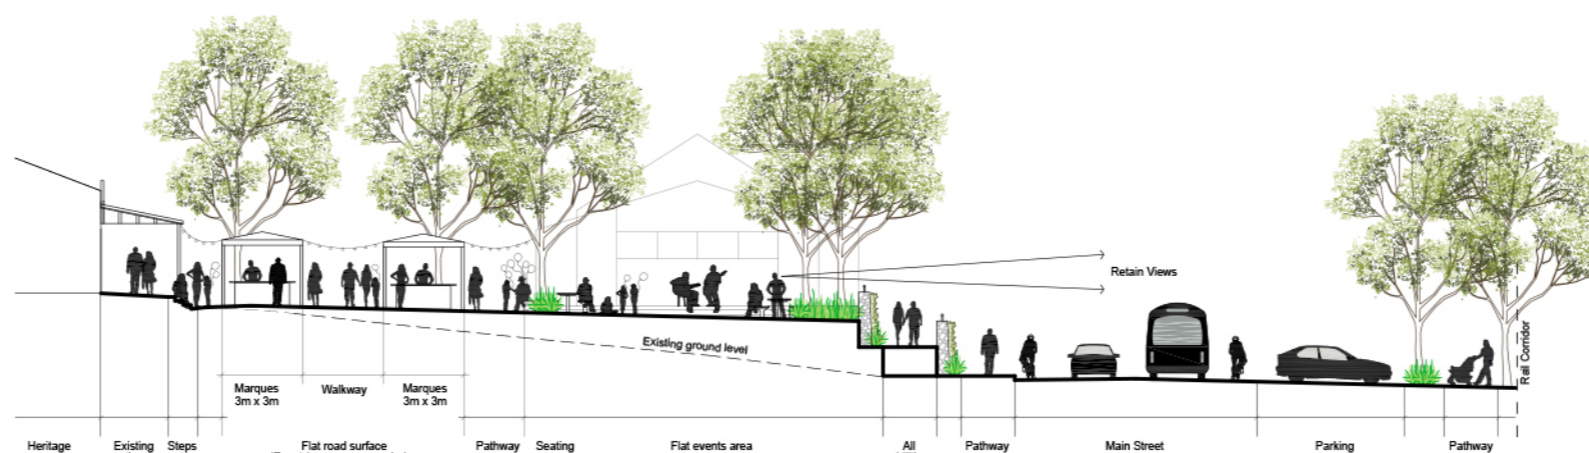

Retaining Walls
- All abilities access / ramps / steps

Events flat area (grassed?)

Potential side activation of Memorial Hall

Outdoor dining / seating areas

Connection with Memorial Clock

SECTION AA
Town Square - Normal daily function

Scale 1:100 @ A0

SECTION AA
Town Square - Event space during temporary road closure

Scale 1:100 @ A0

Community Discussion

I would like.....
.....
.....
in the Palmwoods Town Square

Town Square Activation

Example - Christmas on Little Main 2013