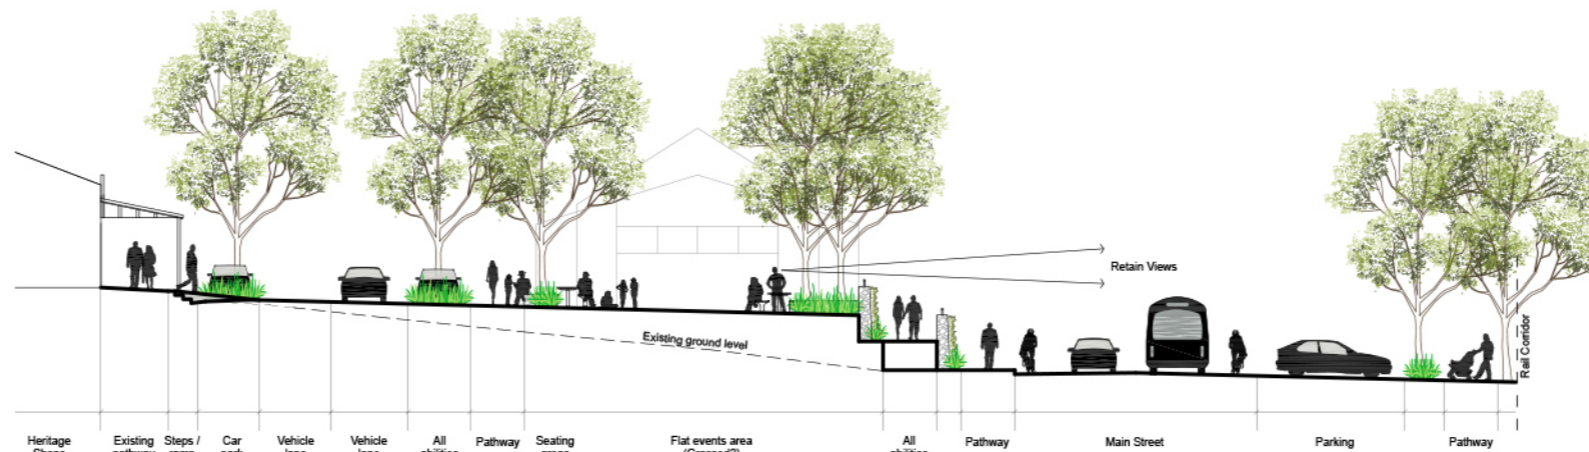

Retaining Walls
- All abilities access / ramps / steps

Events flat area (grassed?)

Potential side activation of Memorial Hall

Outdoor dining / seating areas

Connection with Memorial Clock

SECTION AA
Town Square - Normal daily function

Scale 1:100 @ A0

SECTION AA
Town Square - Event space during temporary road closure

Scale 1:100 @ A0

Community Discussion

I would like.....
.....
.....
in the Palmwoods Town Square

Town Square Activation

Example - Christmas on Little Main 2013