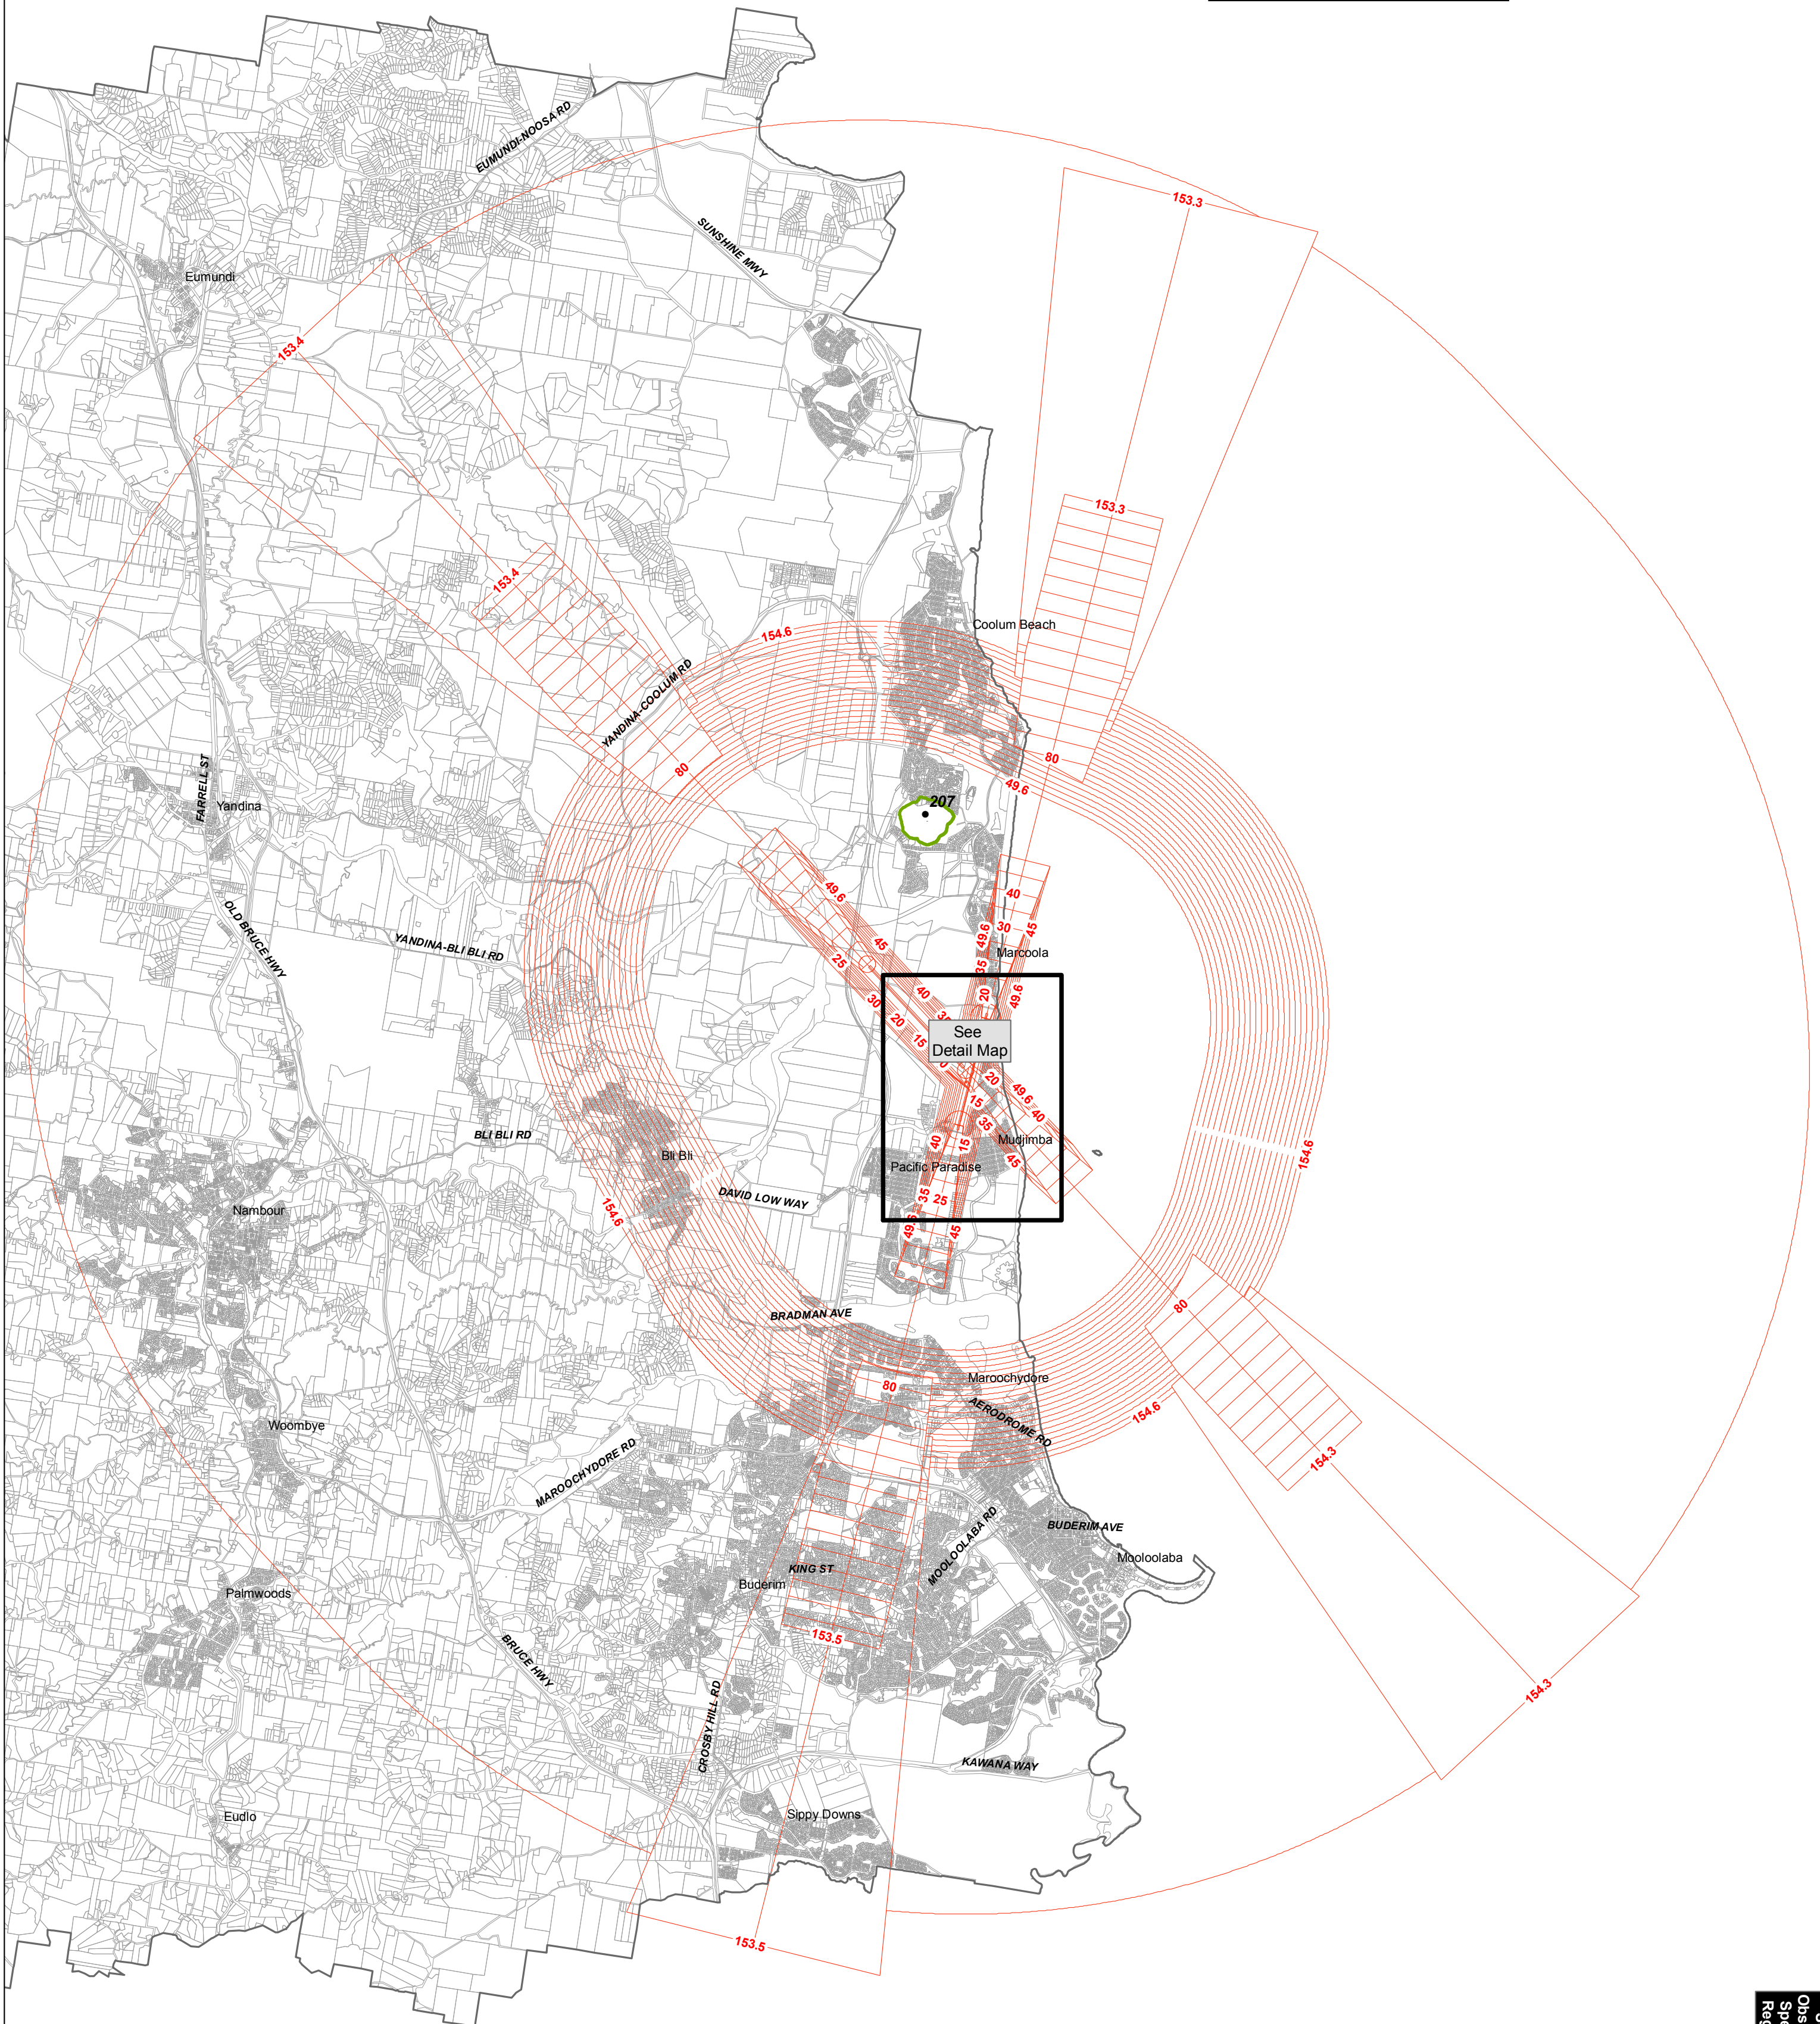

Legend

- Mount Coolum Height
- Obstacle Limitation Surface
- State Roads
- ▭ Mount Coolum
- ▭ Land Parcels
- ▭ Planning Scheme Area Boundary

Amended 5th November, 2010