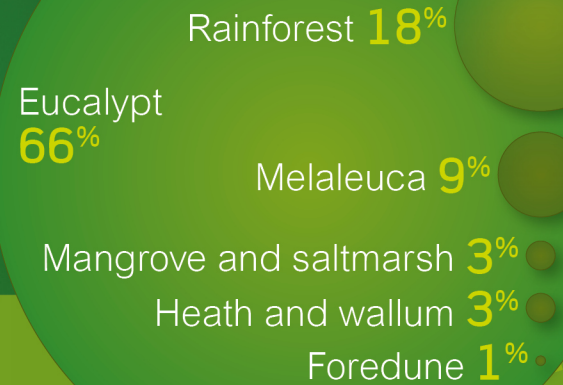

Vegetation

Now
2016

Vegetation
124,283 hectares

Sunshine Coast Local Government Area = 228,477 hectares

Six broad vegetation groups

75 regional ecosystems

Conservation status

State

5 endangered regional ecosystems

28 of concern regional ecosystems

Source: Vegetation Management Act 1999.

Commonwealth

1 critically endangered ecological community

made up of 9 rainforest regional ecosystems (Lowland Rainforests of Sub-tropical Australia)