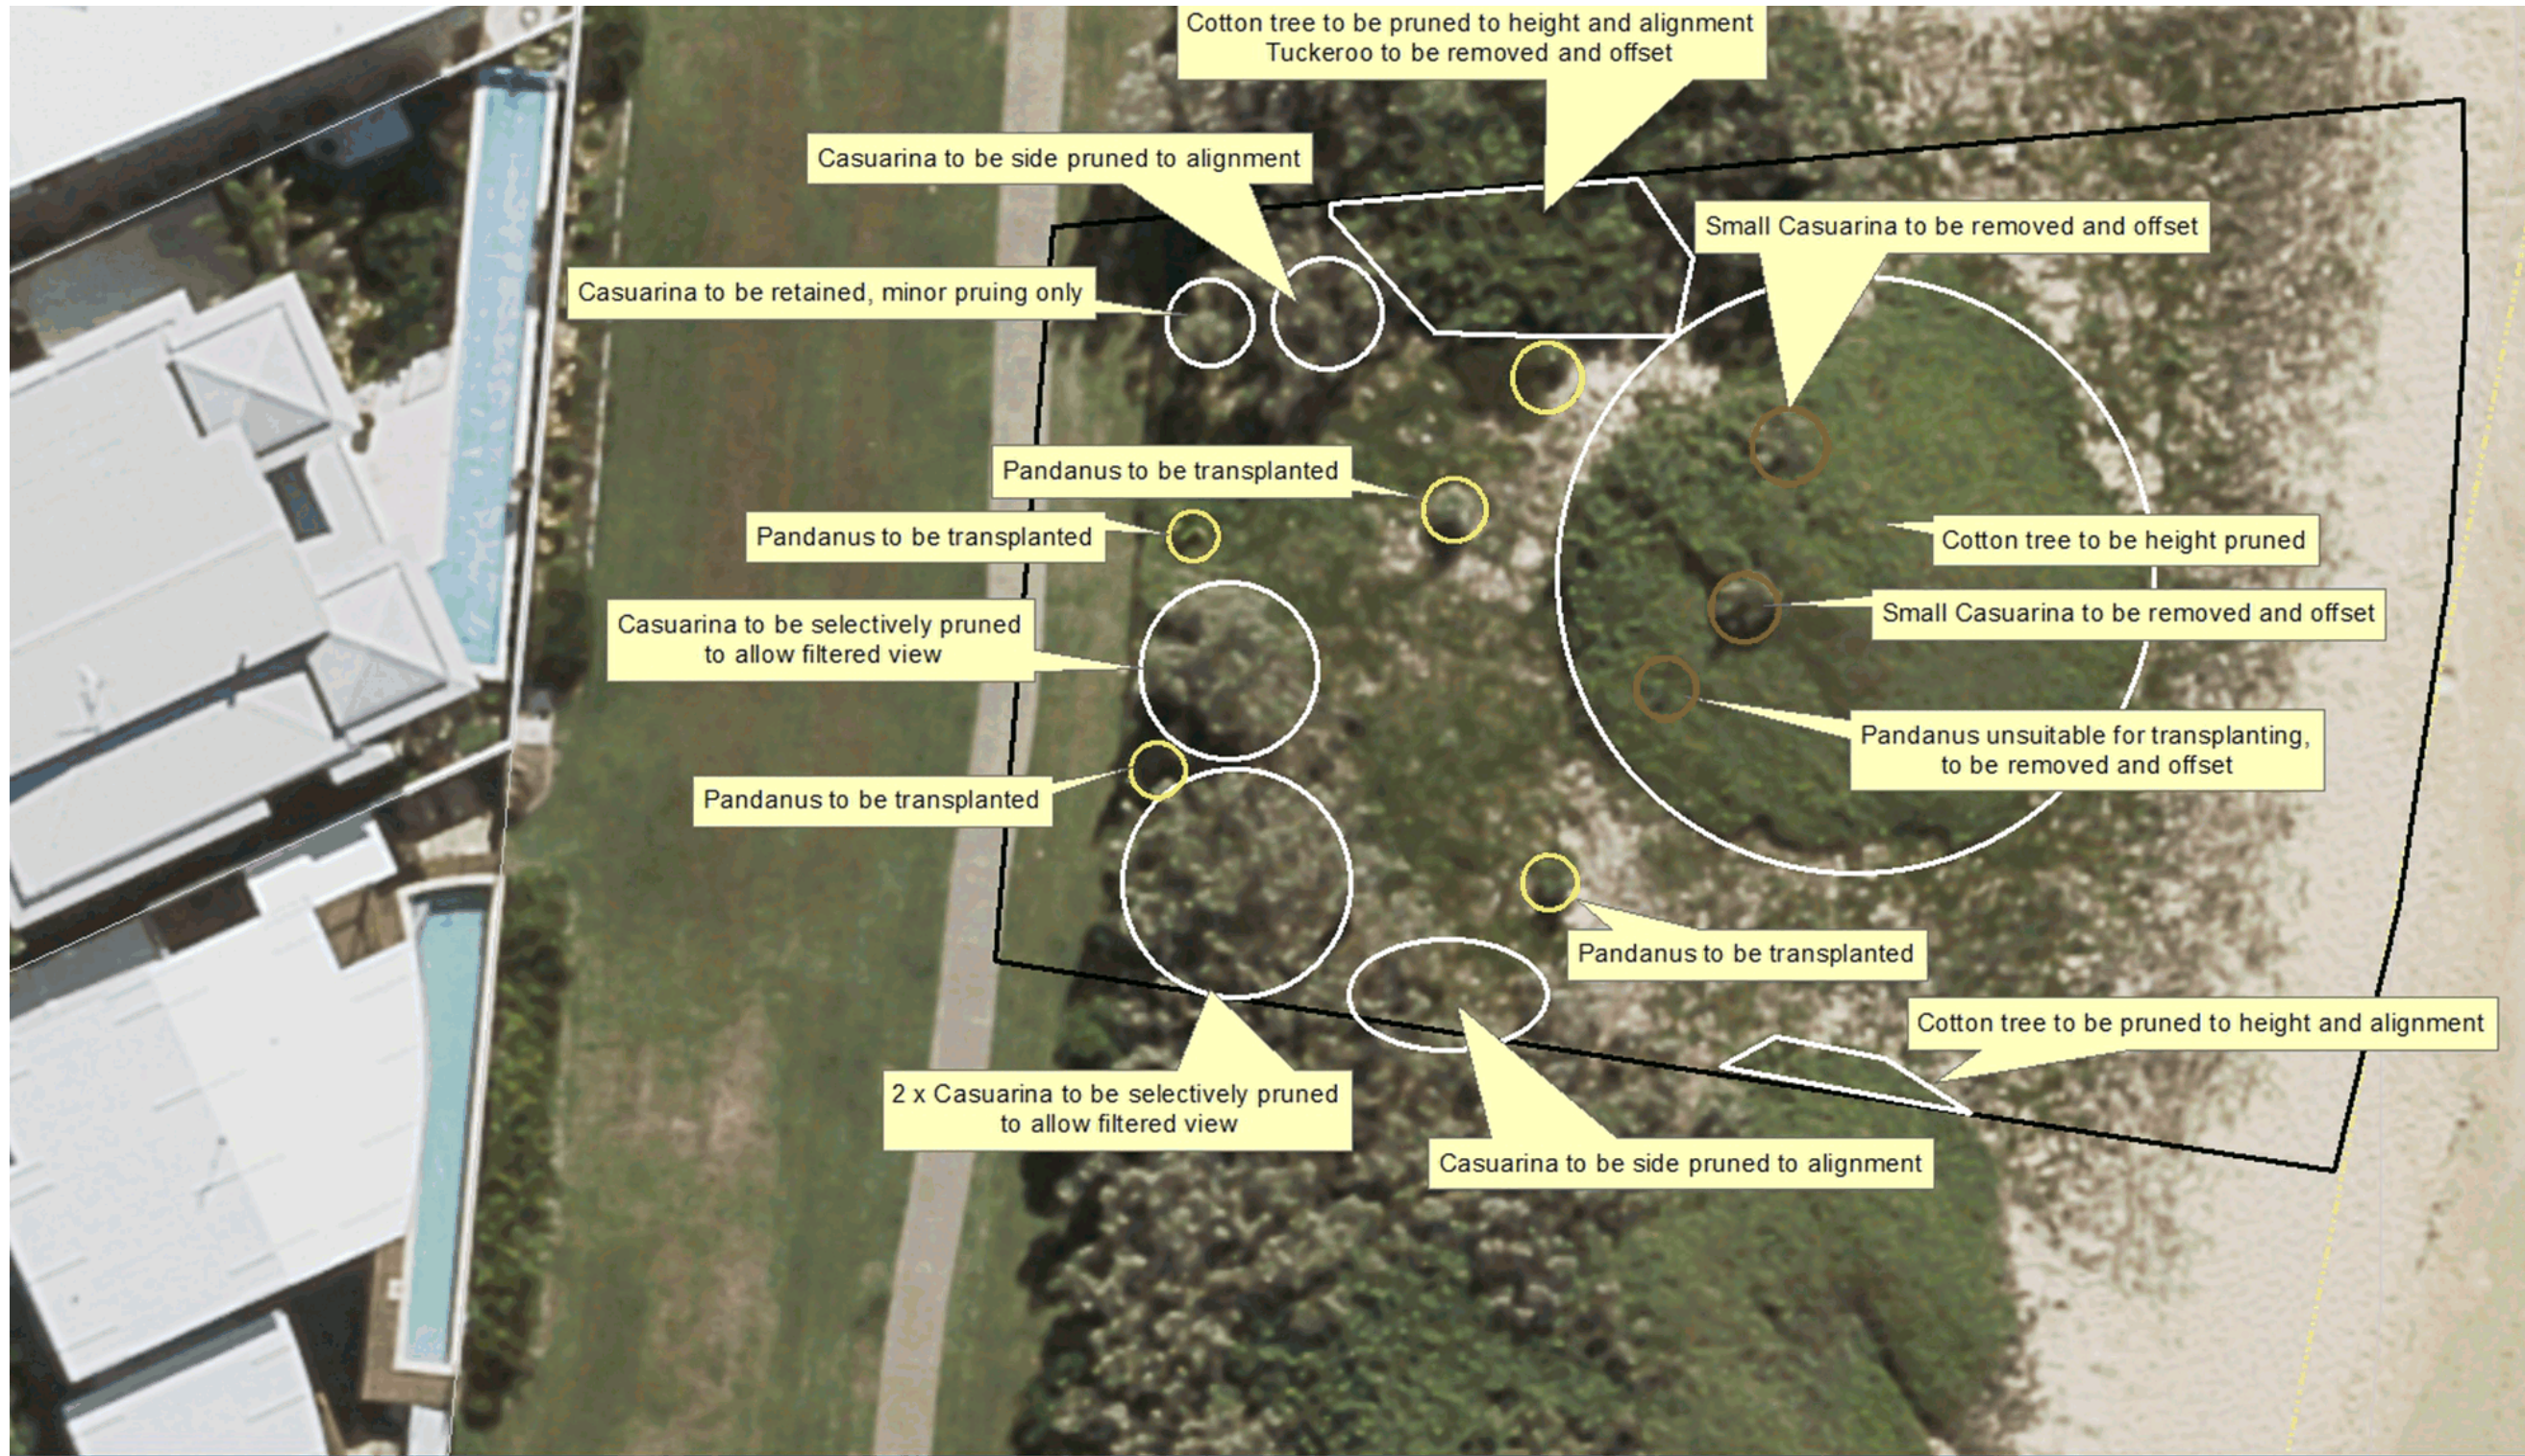

Scale: 1:839
0 5 10 20 30 40 Meters

Shelly Beach Dune Vegetation Management Trial

Legend

 View Shed Zones

Scale: 1:214
0 2 4 8 12 16 Meters

Shelly Beach Dune Vegetation Management Trial Management Zone 1

Legend

 View Shed Zones

Scale: 1:214
0 2 4 8 12 16 Meters

Shelly Beach Dune Vegetation Management Trial Management Zone 2

Legend

View Shed Zones

Scale: 1:214
 0 2 4 8 12 16 Meters

Shelly Beach Dune Vegetation Management Trial Management Zone 3

Legend

View Shed Zones