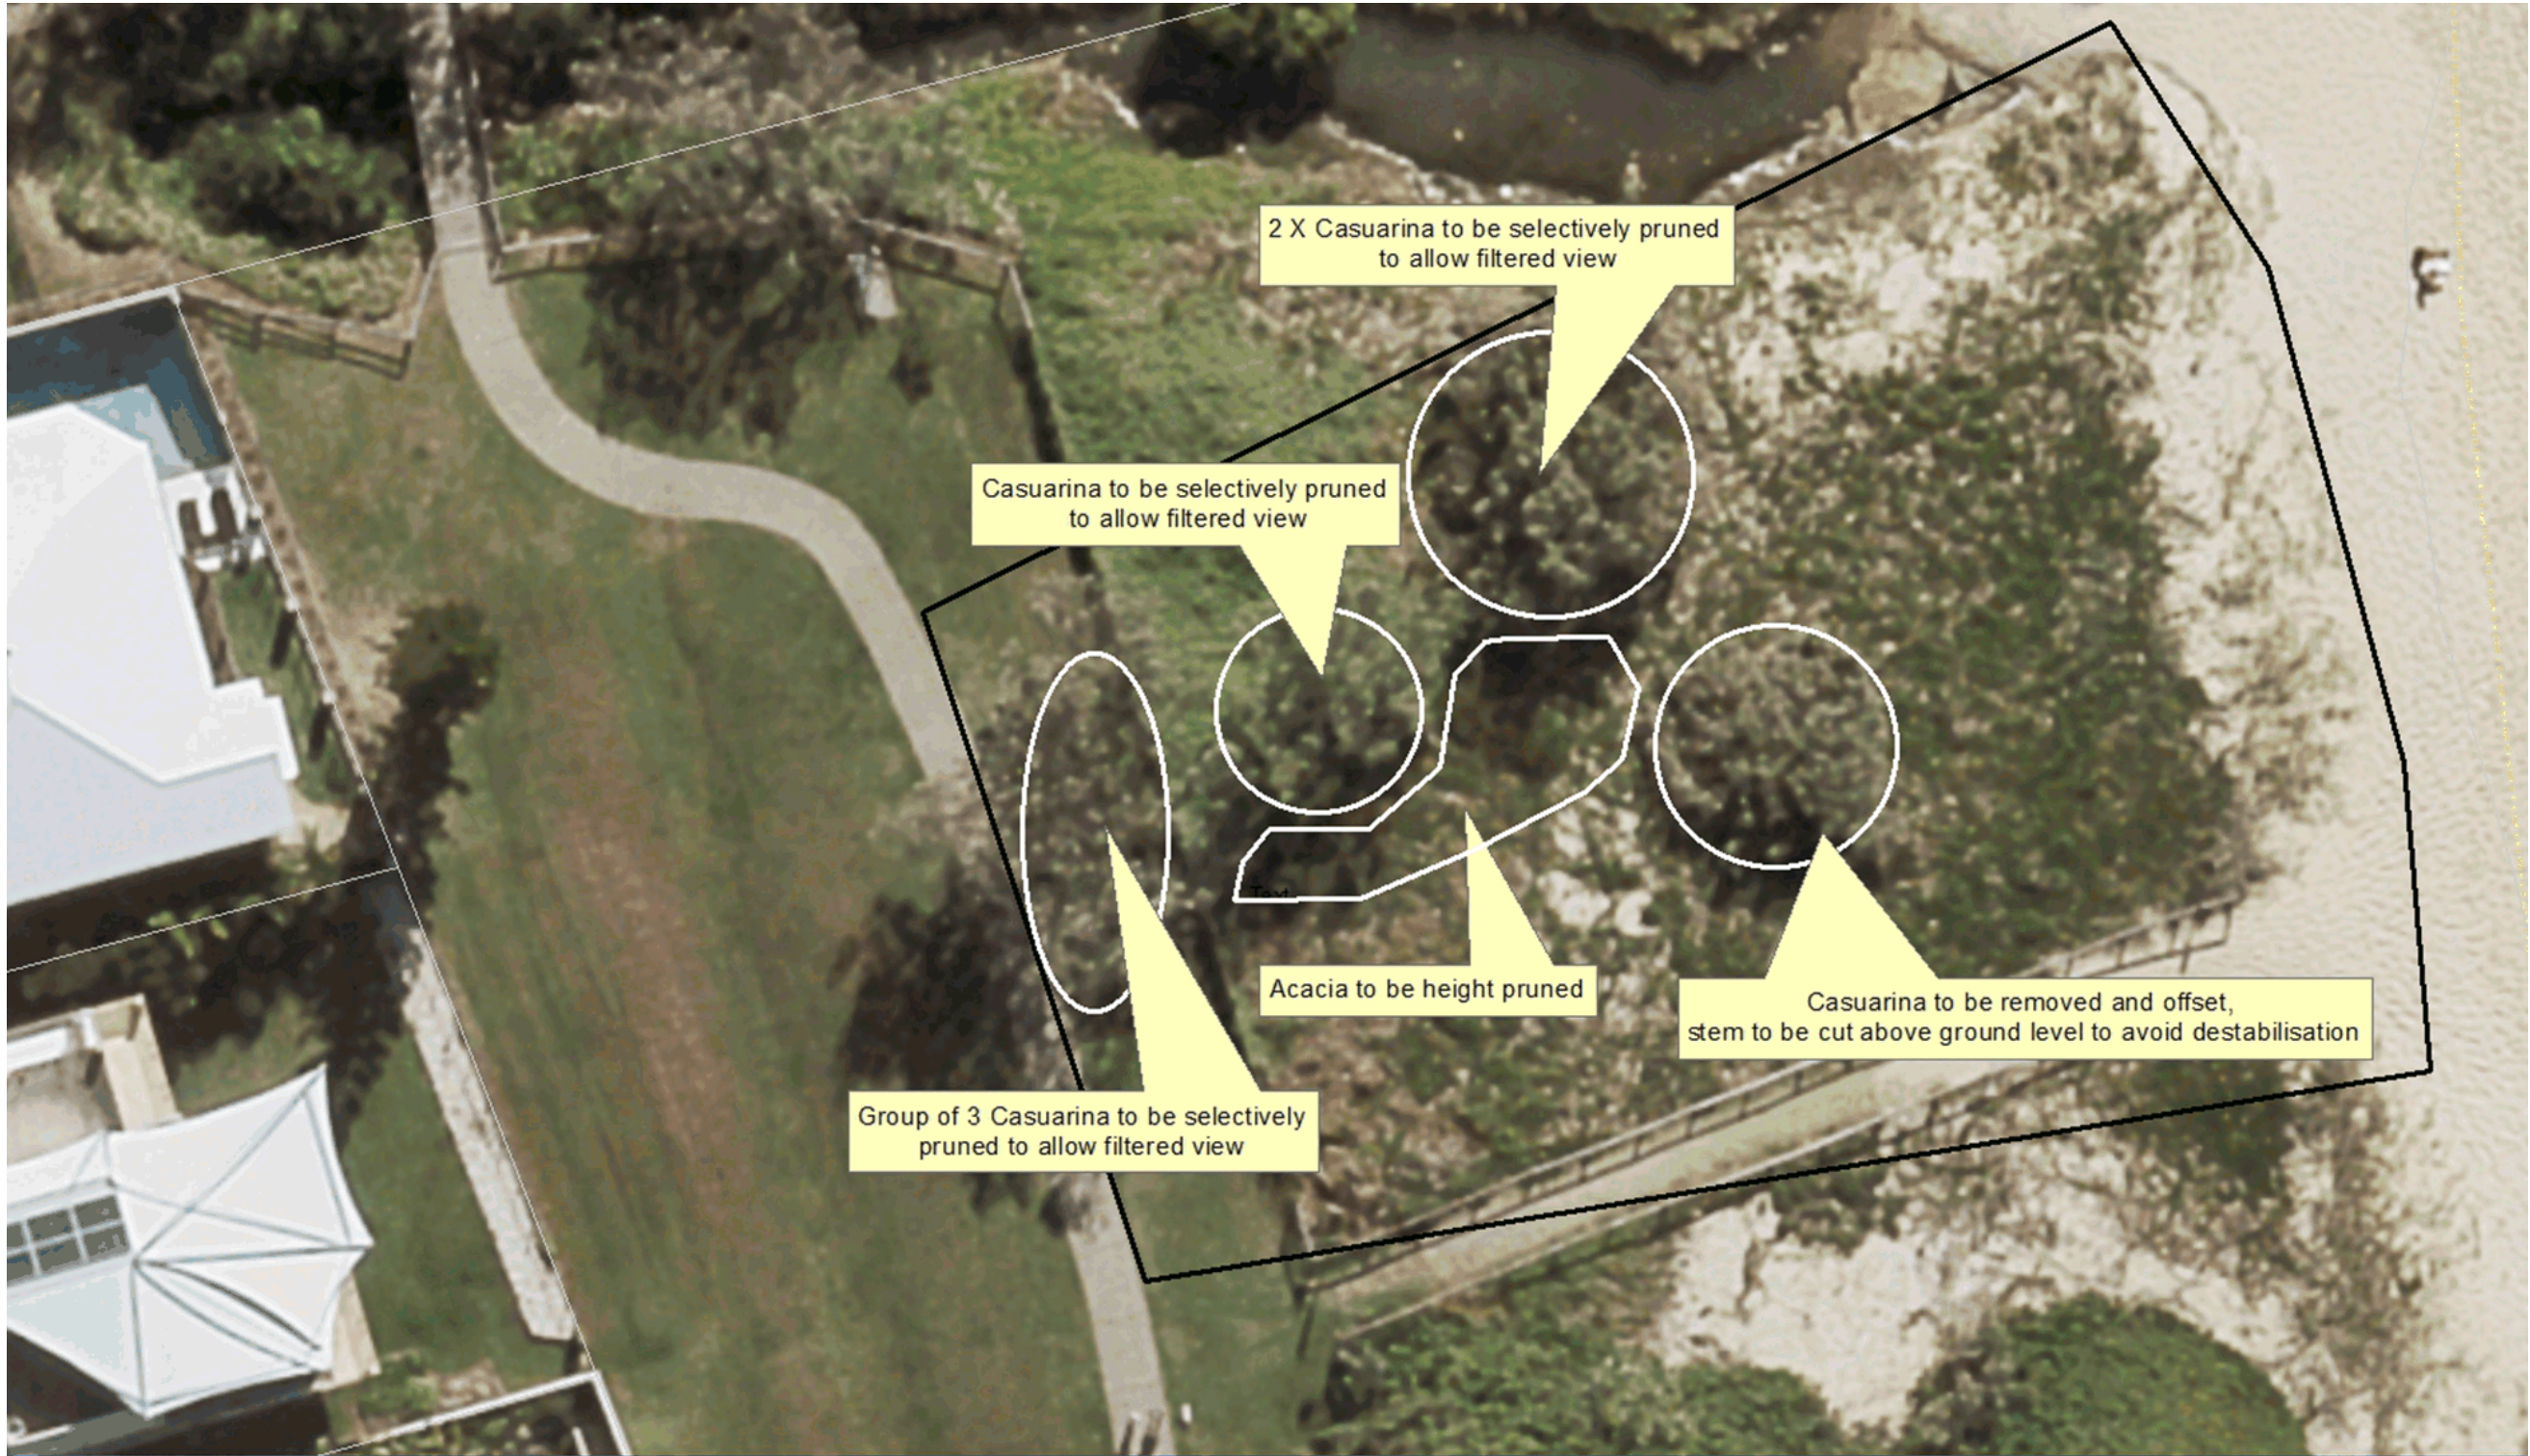

Scale: 1:839
0 5 10 20 30 40 Meters

Shelly Beach Dune Vegetation Management Trial

Legend

 View Shed Zones

Scale: 1:214
0 2 4 8 12 16 Meters

Shelly Beach Dune Vegetation Management Trial Management Zone 1

Legend

 View Shed Zones

Scale: 1:214
0 2 4 8 12 16 Meters

Shelly Beach Dune Vegetation Management Trial Management Zone 2

Legend

View Shed Zones

Scale: 1:214
 0 2 4 8 12 16 Meters

Shelly Beach Dune Vegetation Management Trial Management Zone 3

Legend

View Shed Zones