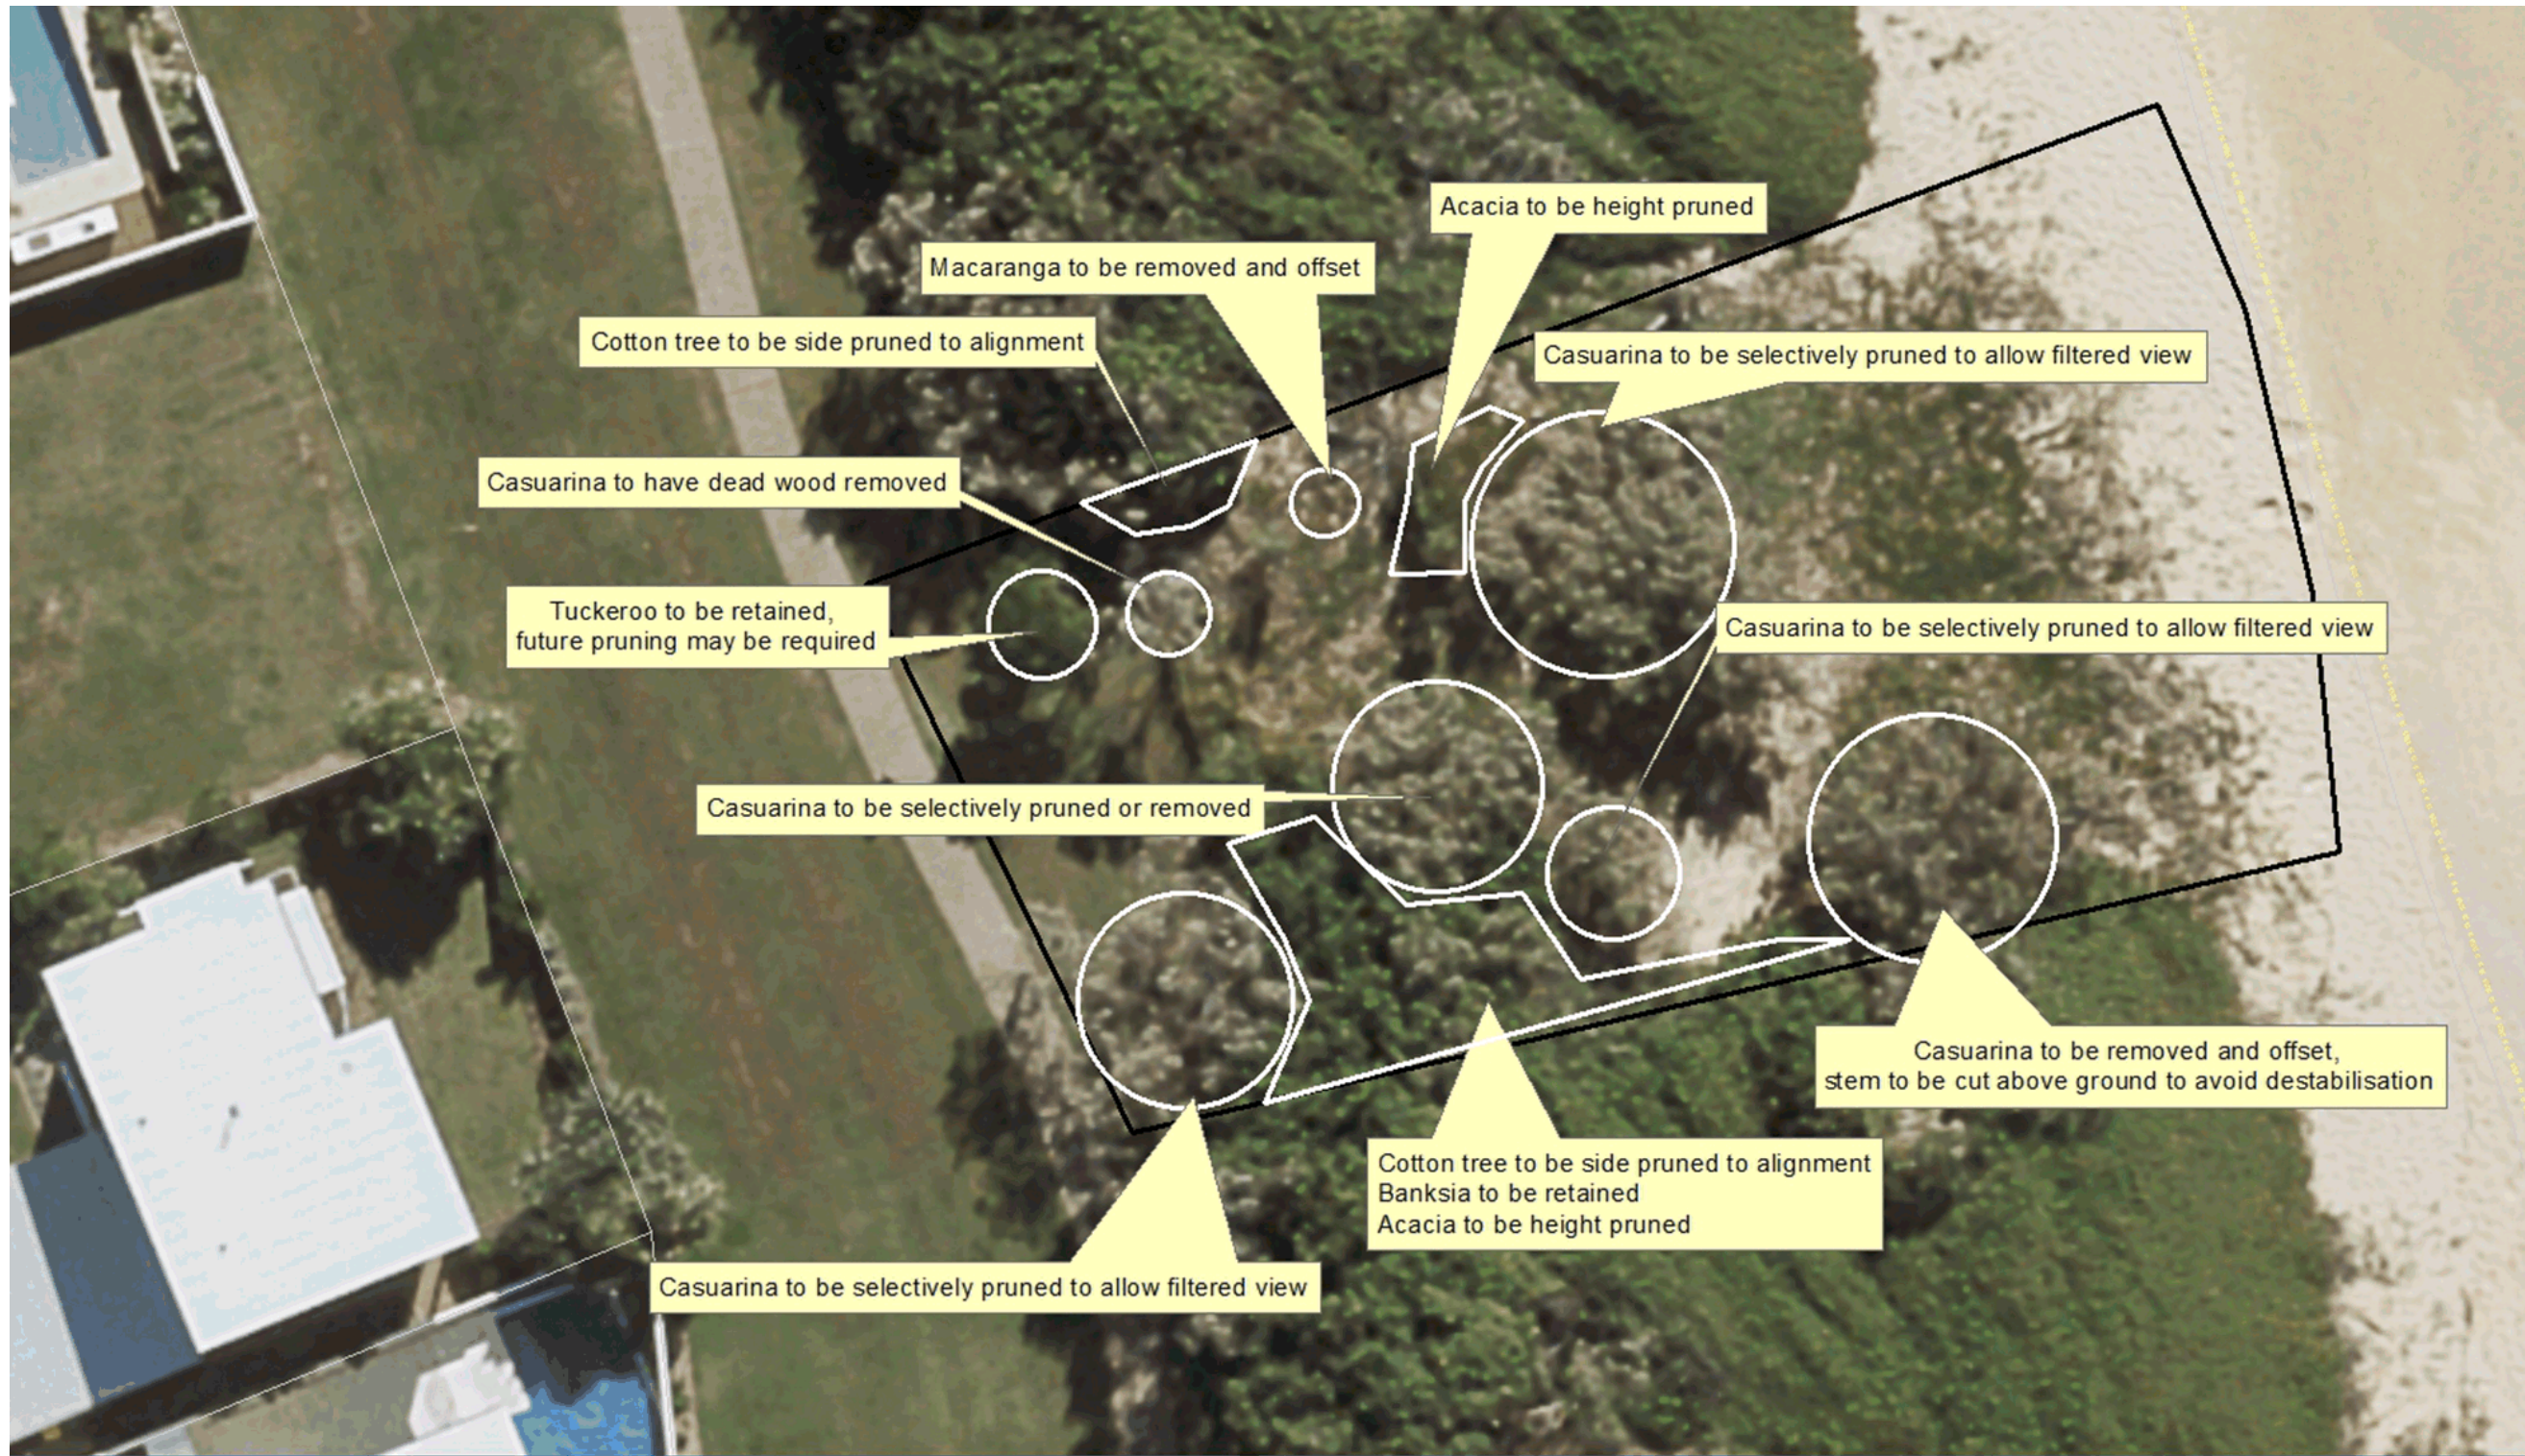

Scale: 1:839
0 5 10 20 30 40 Meters

Shelly Beach Dune Vegetation Management Trial

Legend

 View Shed Zones

Scale: 1:214
0 2 4 8 12 16 Meters

Shelly Beach Dune Vegetation Management Trial Management Zone 1

Legend

 View Shed Zones

Scale: 1:214
0 2 4 8 12 16 Meters

Shelly Beach Dune Vegetation Management Trial Management Zone 2

Legend

View Shed Zones

Scale: 1:214
 0 2 4 8 12 16 Meters

Shelly Beach Dune Vegetation Management Trial Management Zone 3

Legend

View Shed Zones